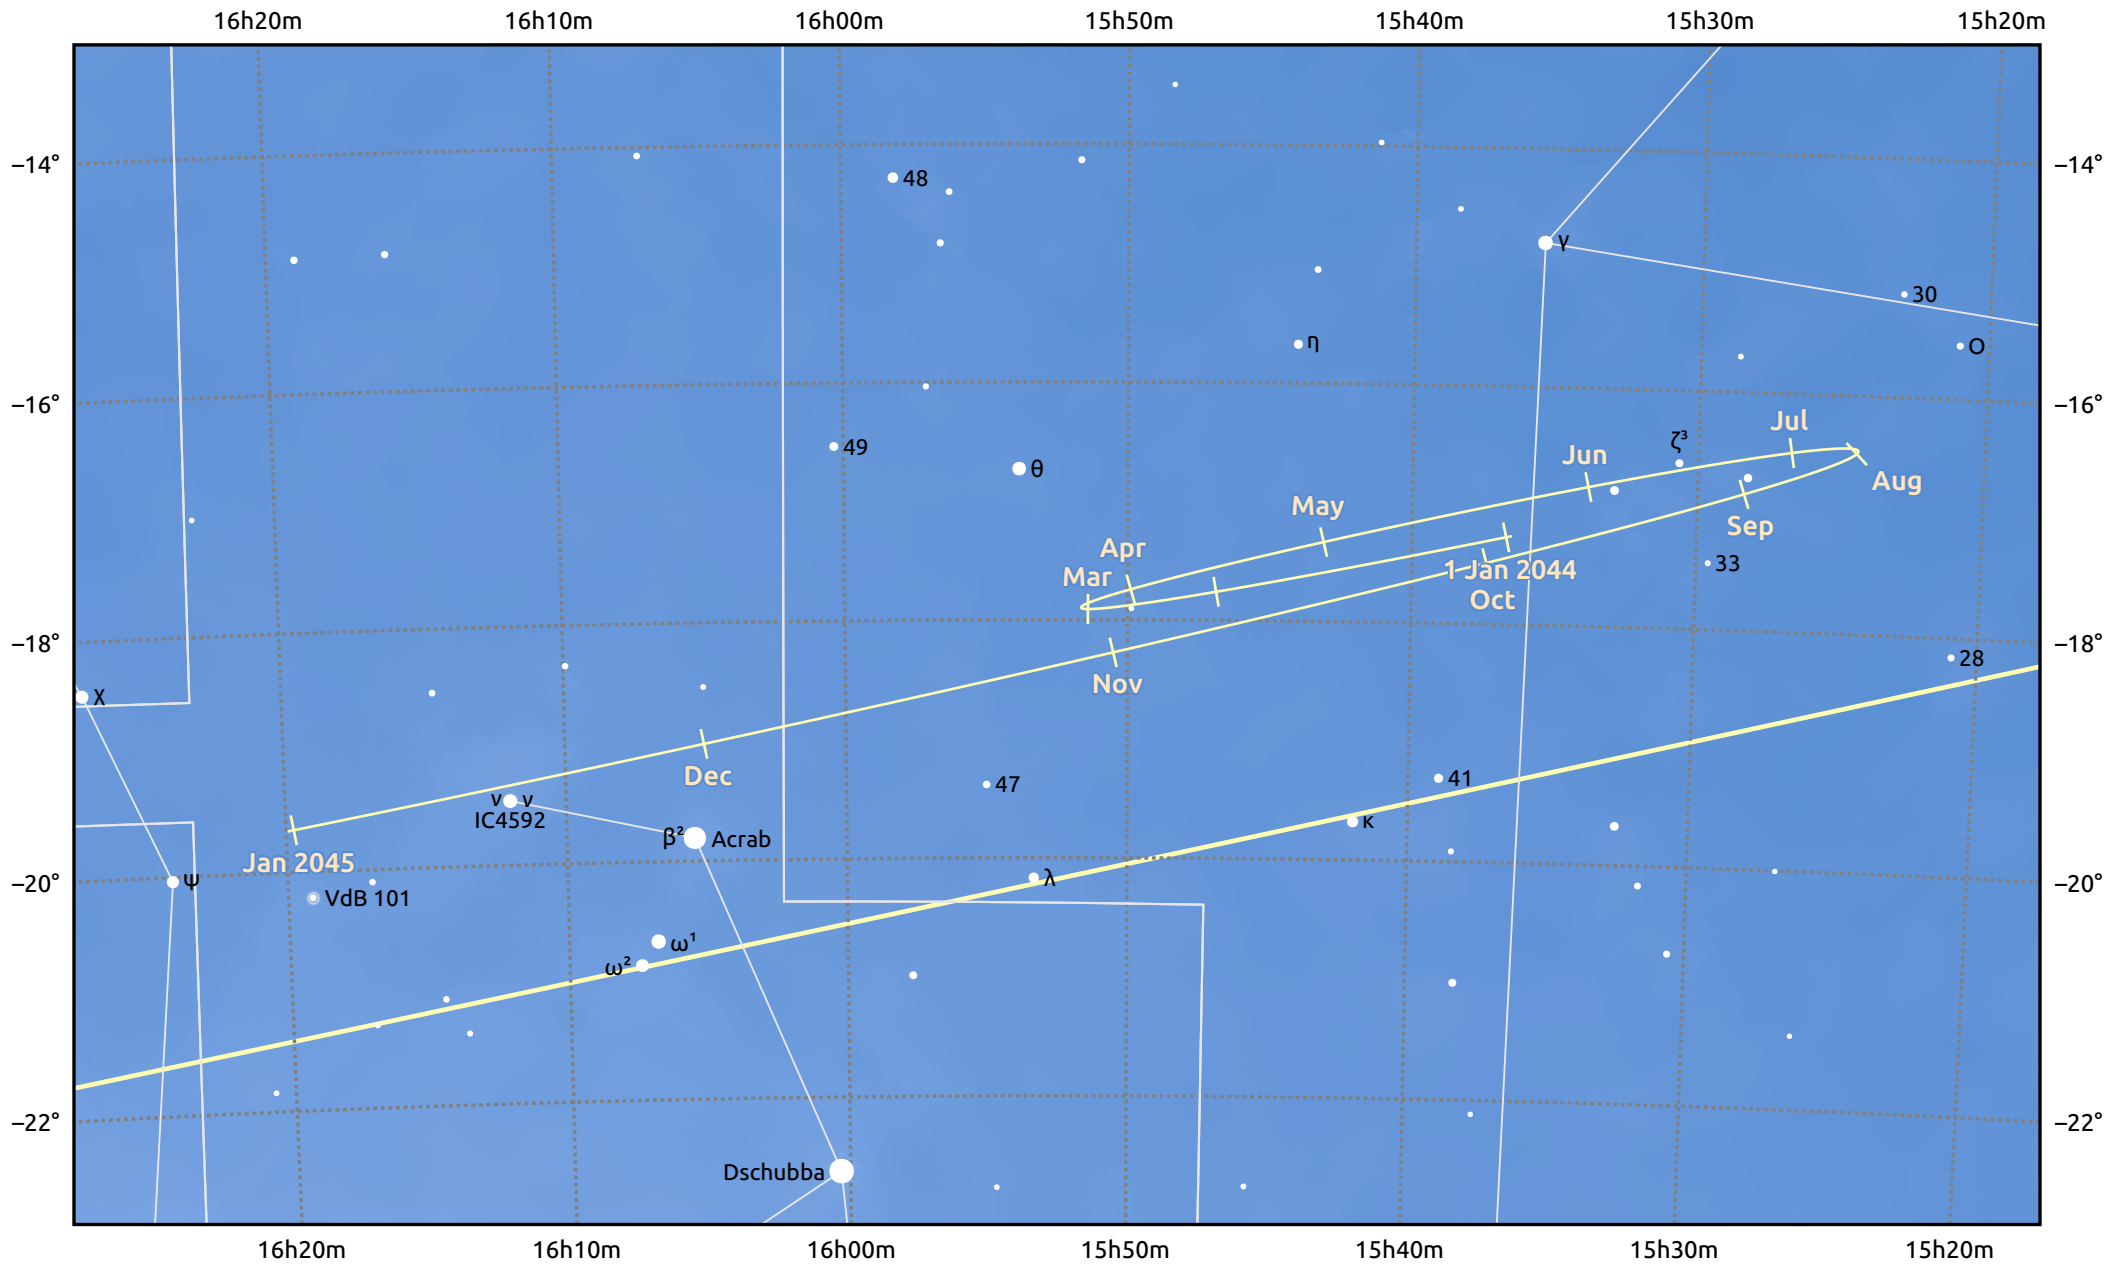

The path of Saturn in 2024

© Dominic Ford 2011–2025. Date markers placed at midnight UTC. Downloaded from <https://in-the-sky.org>

Magnitude scale: • 7.0 • 6.0 • 5.0 • 4.0 • 3.0 • 2.0

— Ecliptic Plane

Galaxy Bright nebula Open cluster Globular cluster Planetary nebula

Date	Mag	Angular size
2024 Jan 1	0.4	15.7"
2024 Apr 1	0.1	18.0"
2024 Jul 1	0.1	18.0"
2024 Oct 1	0.4	15.7"
2025 Jan 1	0.4	15.4"