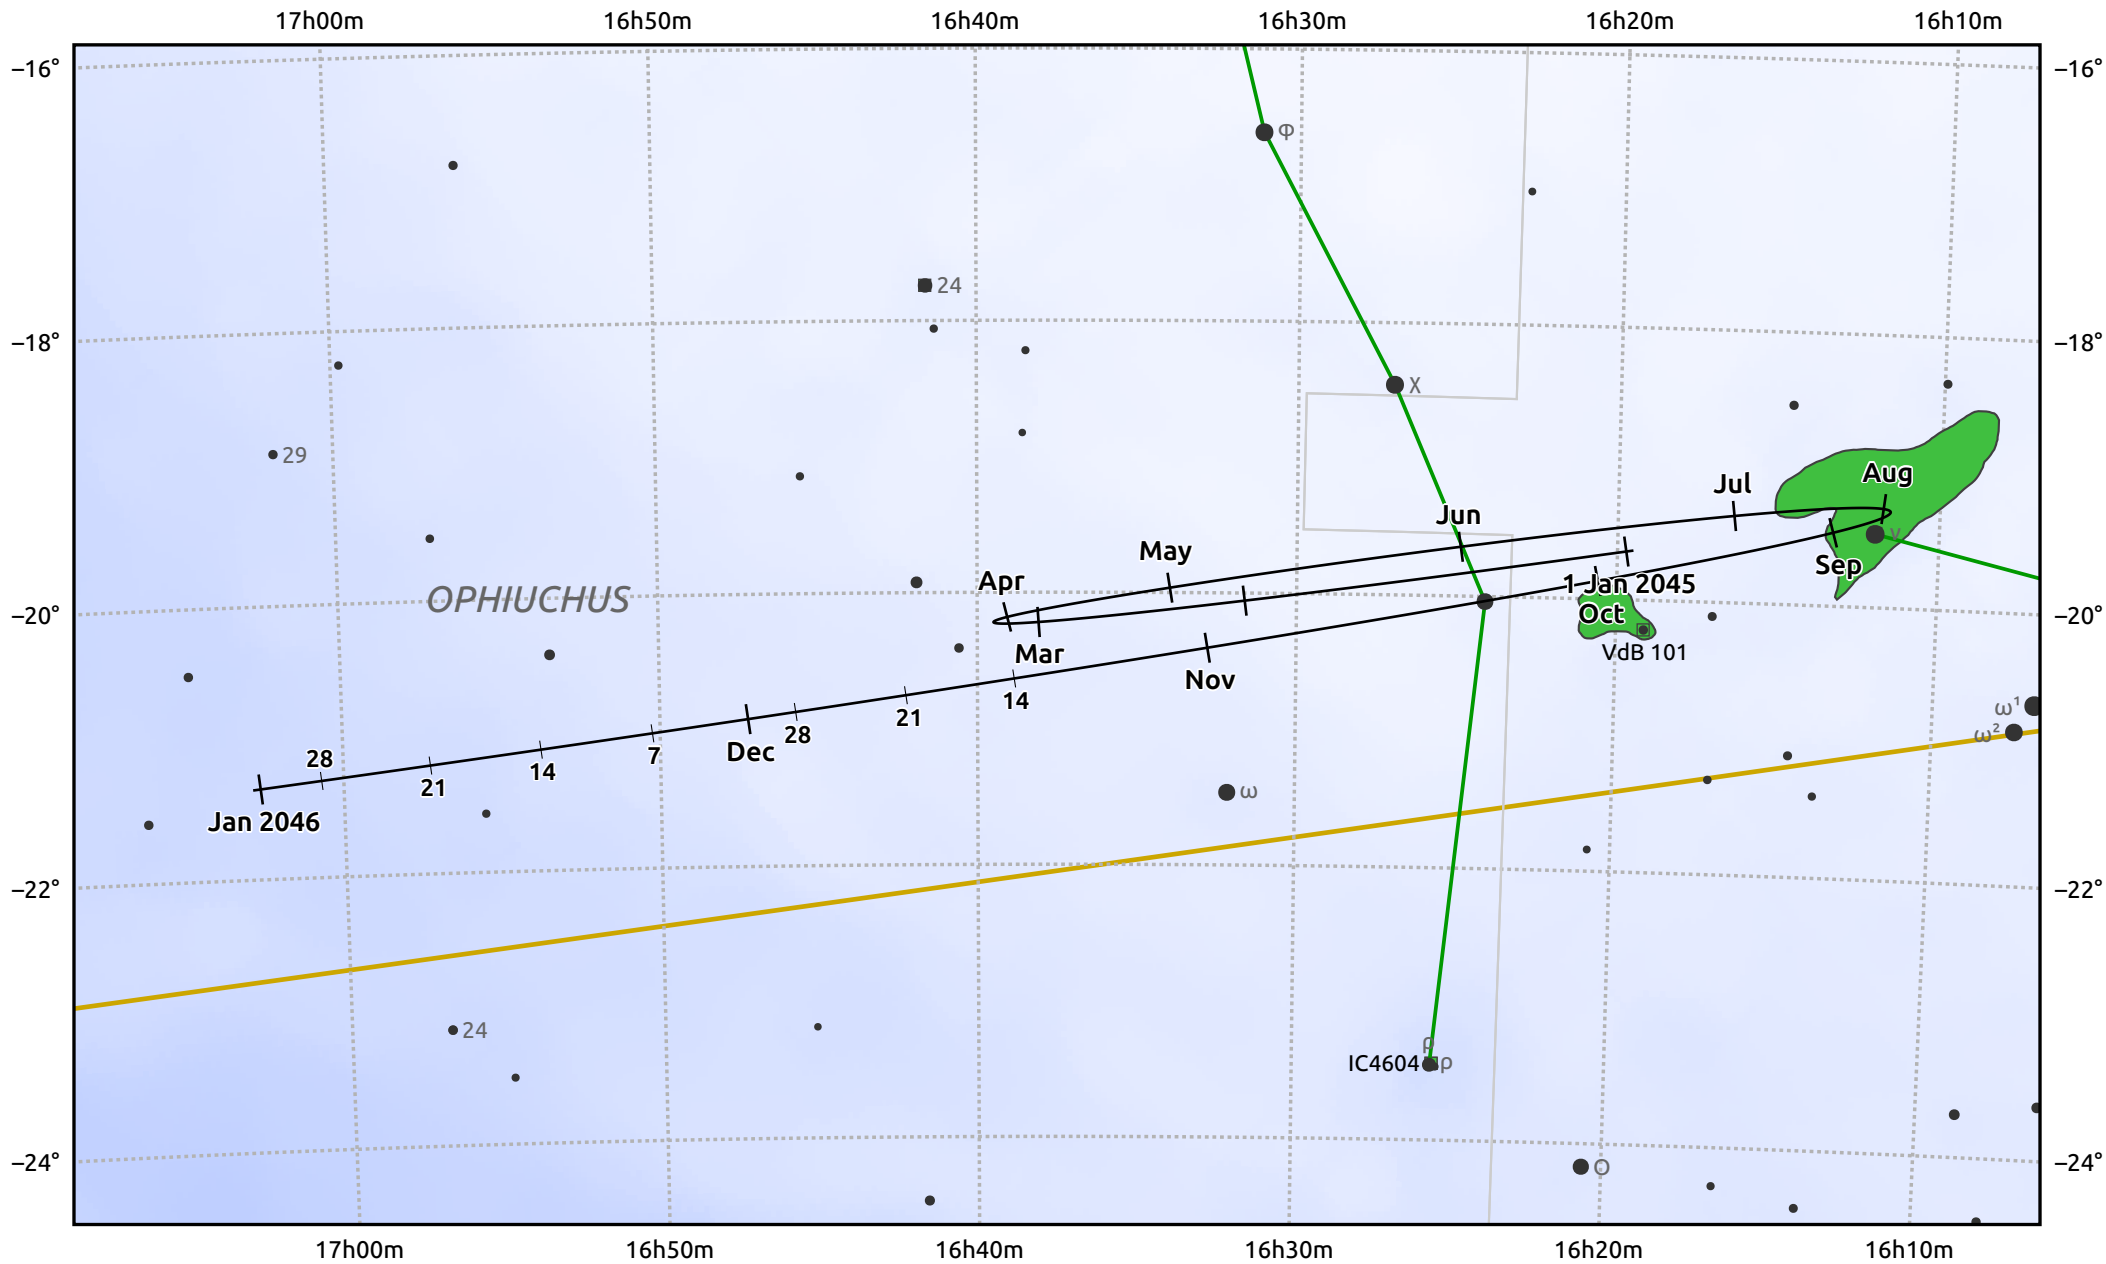

The path of Saturn in 2045

© Dominic Ford 2011–2025. Date markers placed at midnight UTC. Downloaded from <https://in-the-sky.org>

Magnitude scale: • 7.0 • 6.0 • 5.0 • 4.0 • 3.0

— Ecliptic Plane

Galaxy Bright nebula Open cluster Globular cluster Planetary nebula

Date	Mag	Angular size
2045 Jan 1	0.4	15.4"
2045 Apr 1	0.1	17.6"
2045 Jul 1	0.1	18.2"
2045 Oct 1	0.4	15.8"
2046 Jan 1	0.4	15.2"