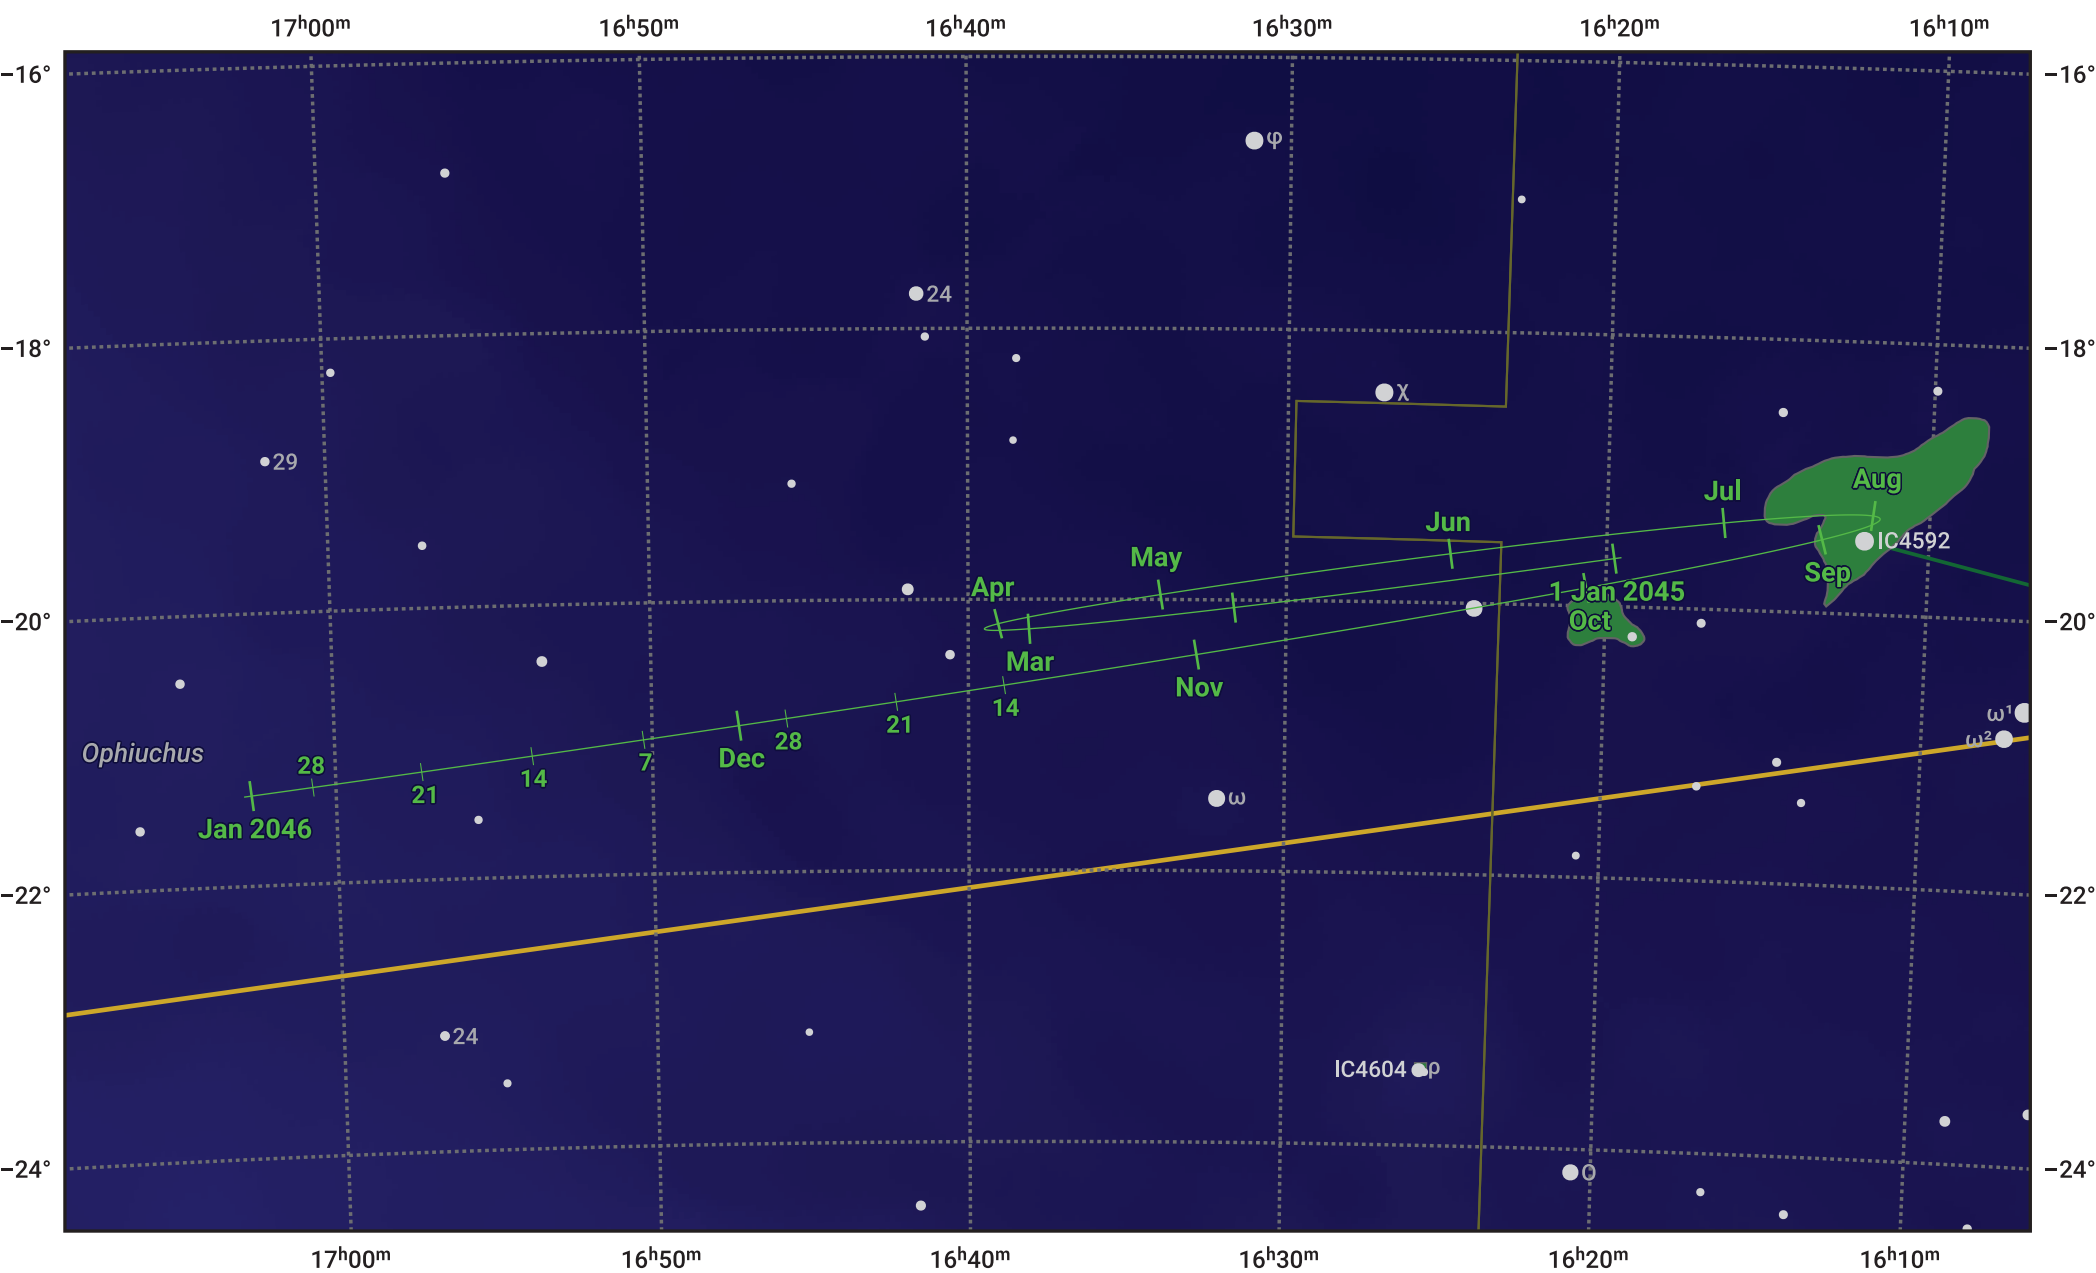

The path of Saturn in 2025

© Dominic Ford 2011–2024. Date markers placed at midnight UTC. Downloaded from <https://in-the-sky.org>

Magnitude scale: • 7.0 • 6.0 • 5.0 • 4.0 ● 3.0

— Ecliptic Plane

- Galaxy
- Bright nebula
- Open cluster
- ⊕ Globular cluster

Date	Mag	Angular size
2025 Jan 1	0.4	15.4"
2025 Apr 1	0.1	17.6"
2025 Jul 1	0.1	18.2"
2025 Oct 1	0.4	15.8"
2026 Jan 1	0.4	15.2"