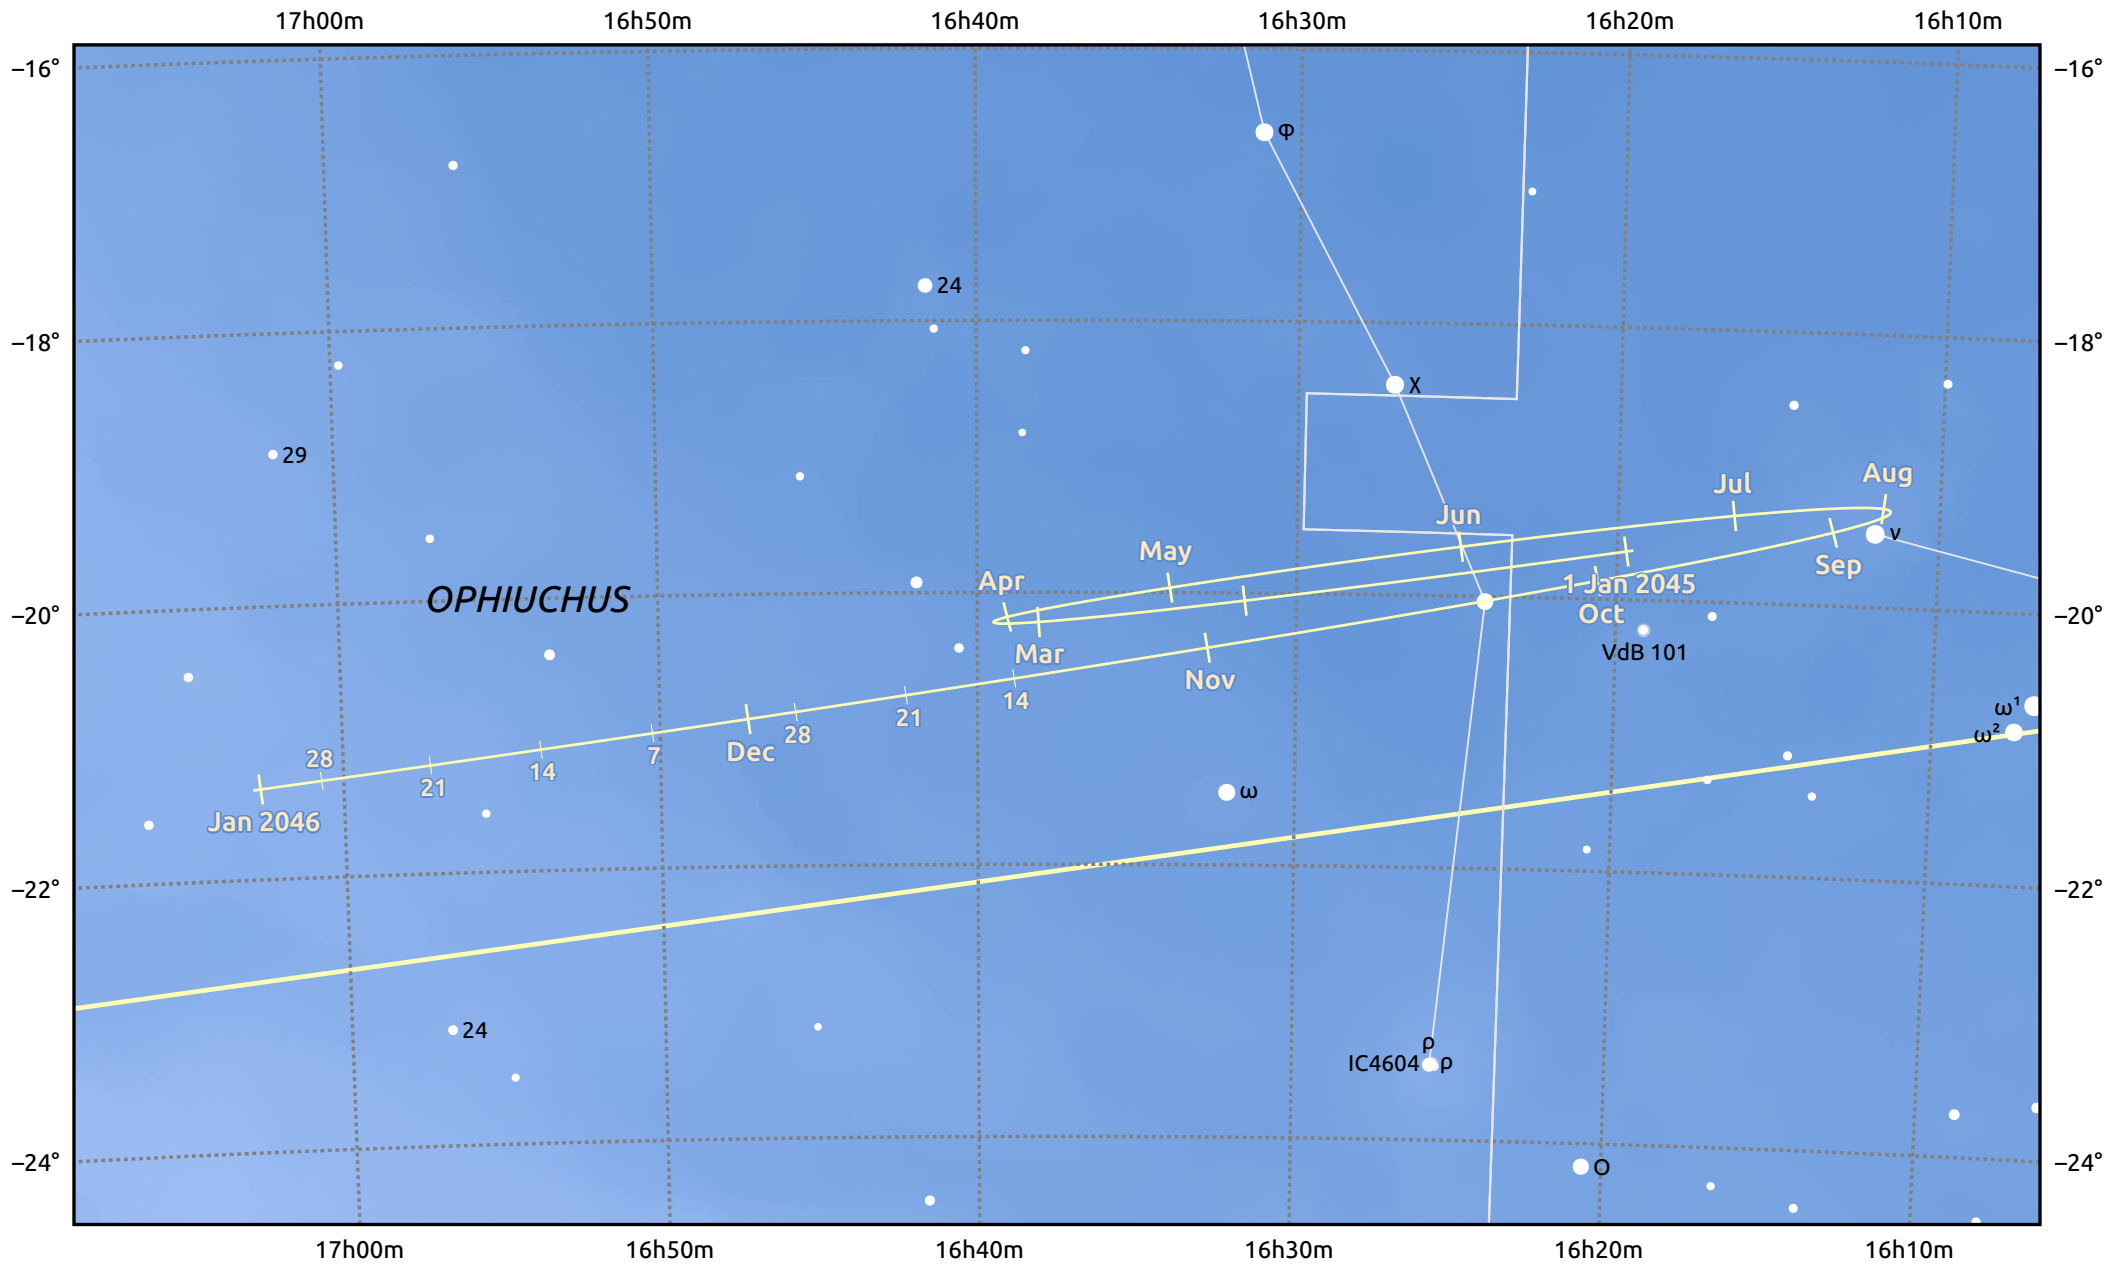

The path of Saturn in 2045

© Dominic Ford 2011–2025. Date markers placed at midnight UTC. Downloaded from <https://in-the-sky.org>

Magnitude scale: • 7.0 • 6.0 • 5.0 • 4.0 ● 3.0

— Ecliptic Plane

Galaxy Bright nebula Open cluster Globular cluster Planetary nebula

Date	Mag	Angular size
2045 Jan 1	0.4	15.4"
2045 Apr 1	0.1	17.6"
2045 Jul 1	0.1	18.2"
2045 Oct 1	0.4	15.8"
2046 Jan 1	0.4	15.2"