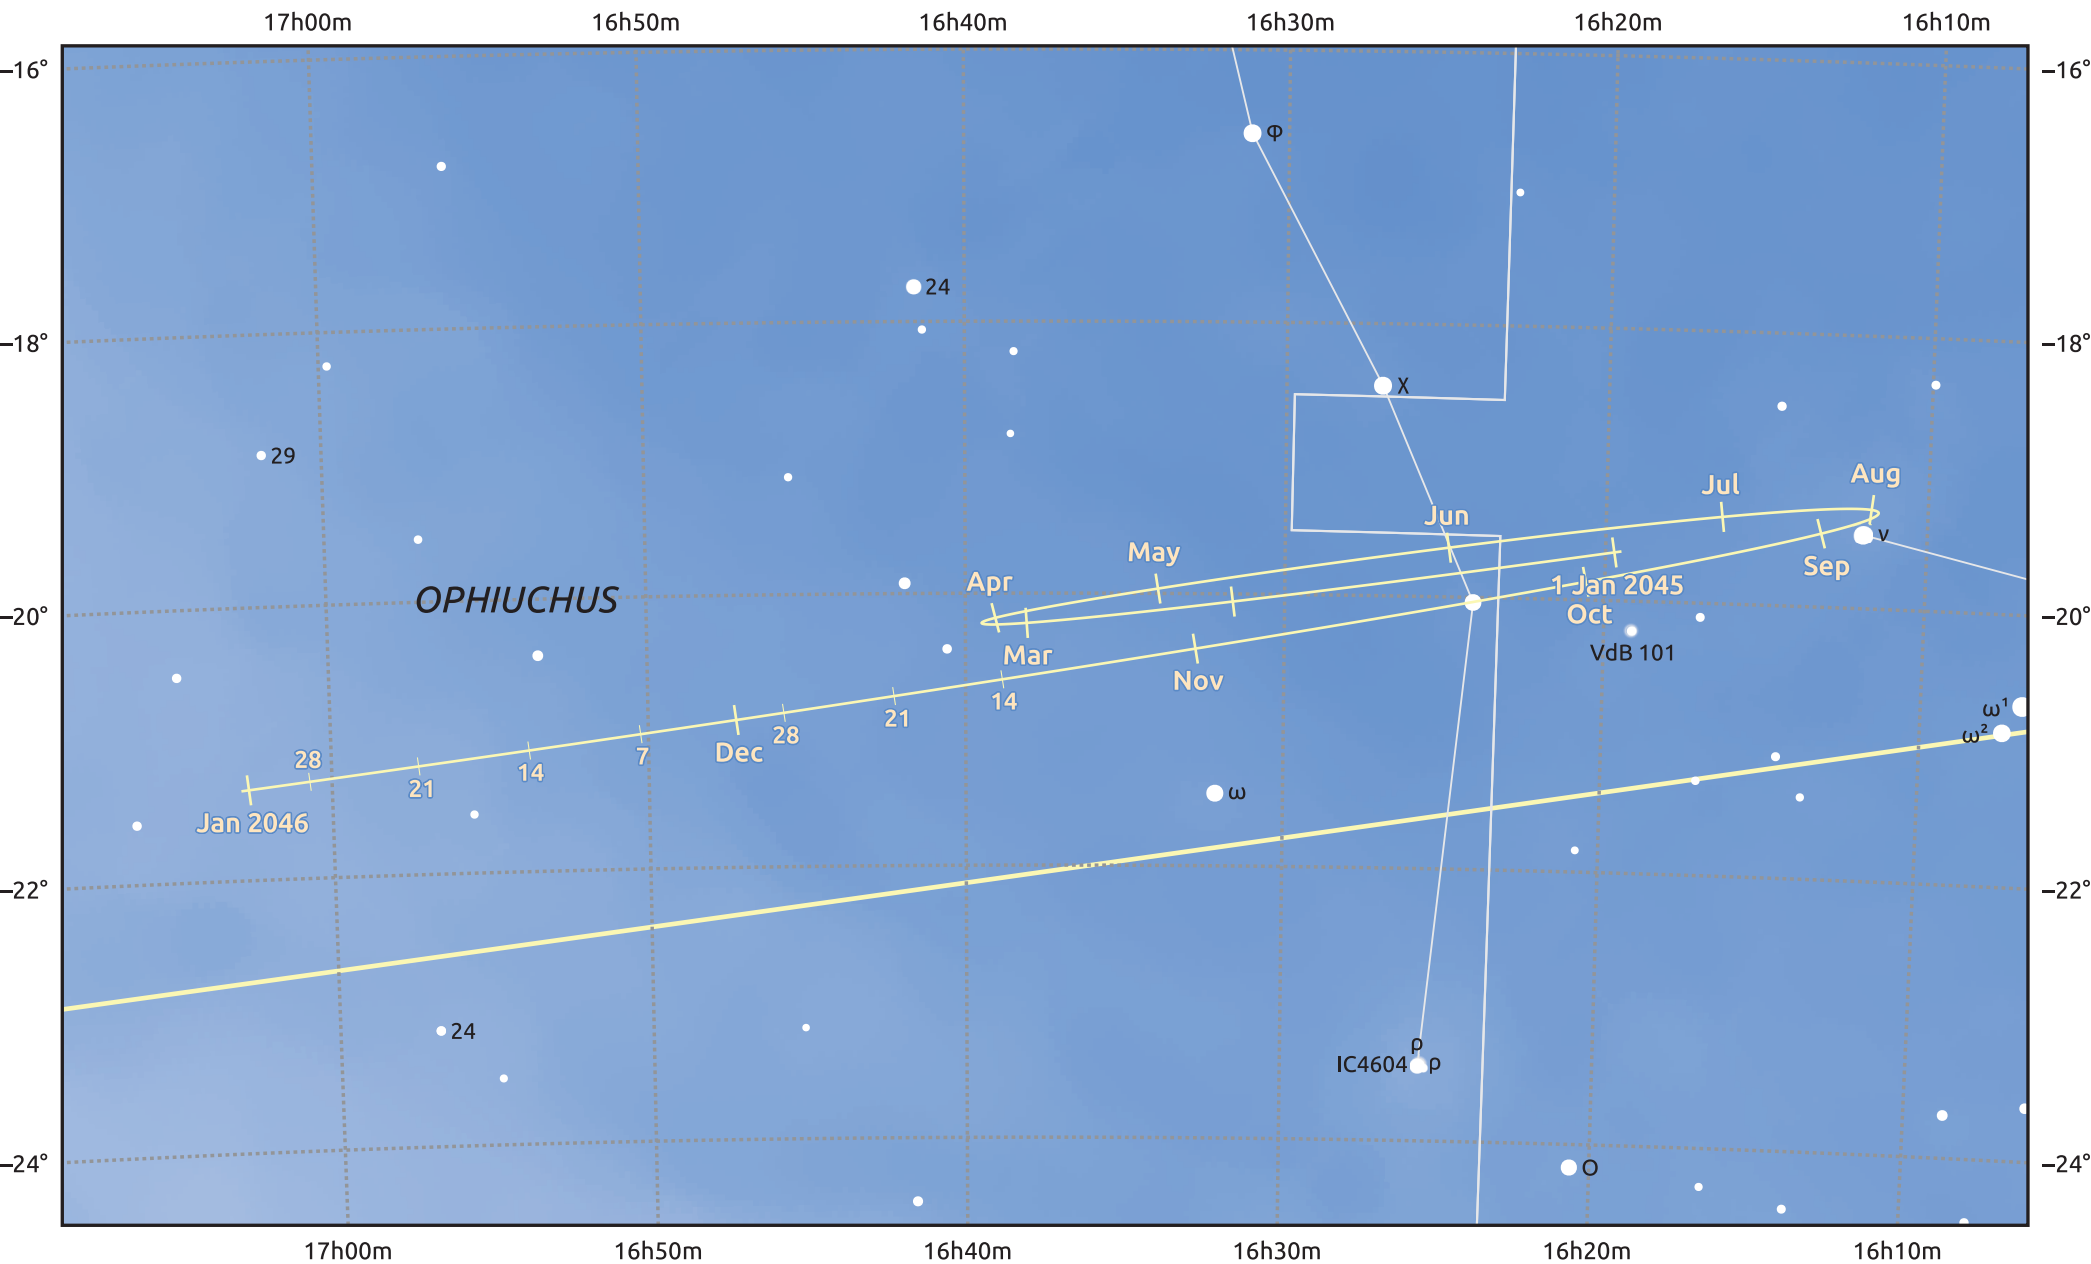

The path of Saturn in 2045

© Dominic Ford 2011–2025. Date markers placed at midnight UTC. Downloaded from <https://in-the-sky.org>

Magnitude scale: • 7.0 • 6.0 • 5.0 • 4.0 ● 3.0

— Ecliptic Plane

Galaxy Bright nebula Open cluster Globular cluster Planetary nebula

Date	Mag	Angular size
2045 Jan 1	0.4	15.4"
2045 Apr 1	0.1	17.6"
2045 Jul 1	0.1	18.2"
2045 Oct 1	0.4	15.8"
2046 Jan 1	0.4	15.2"