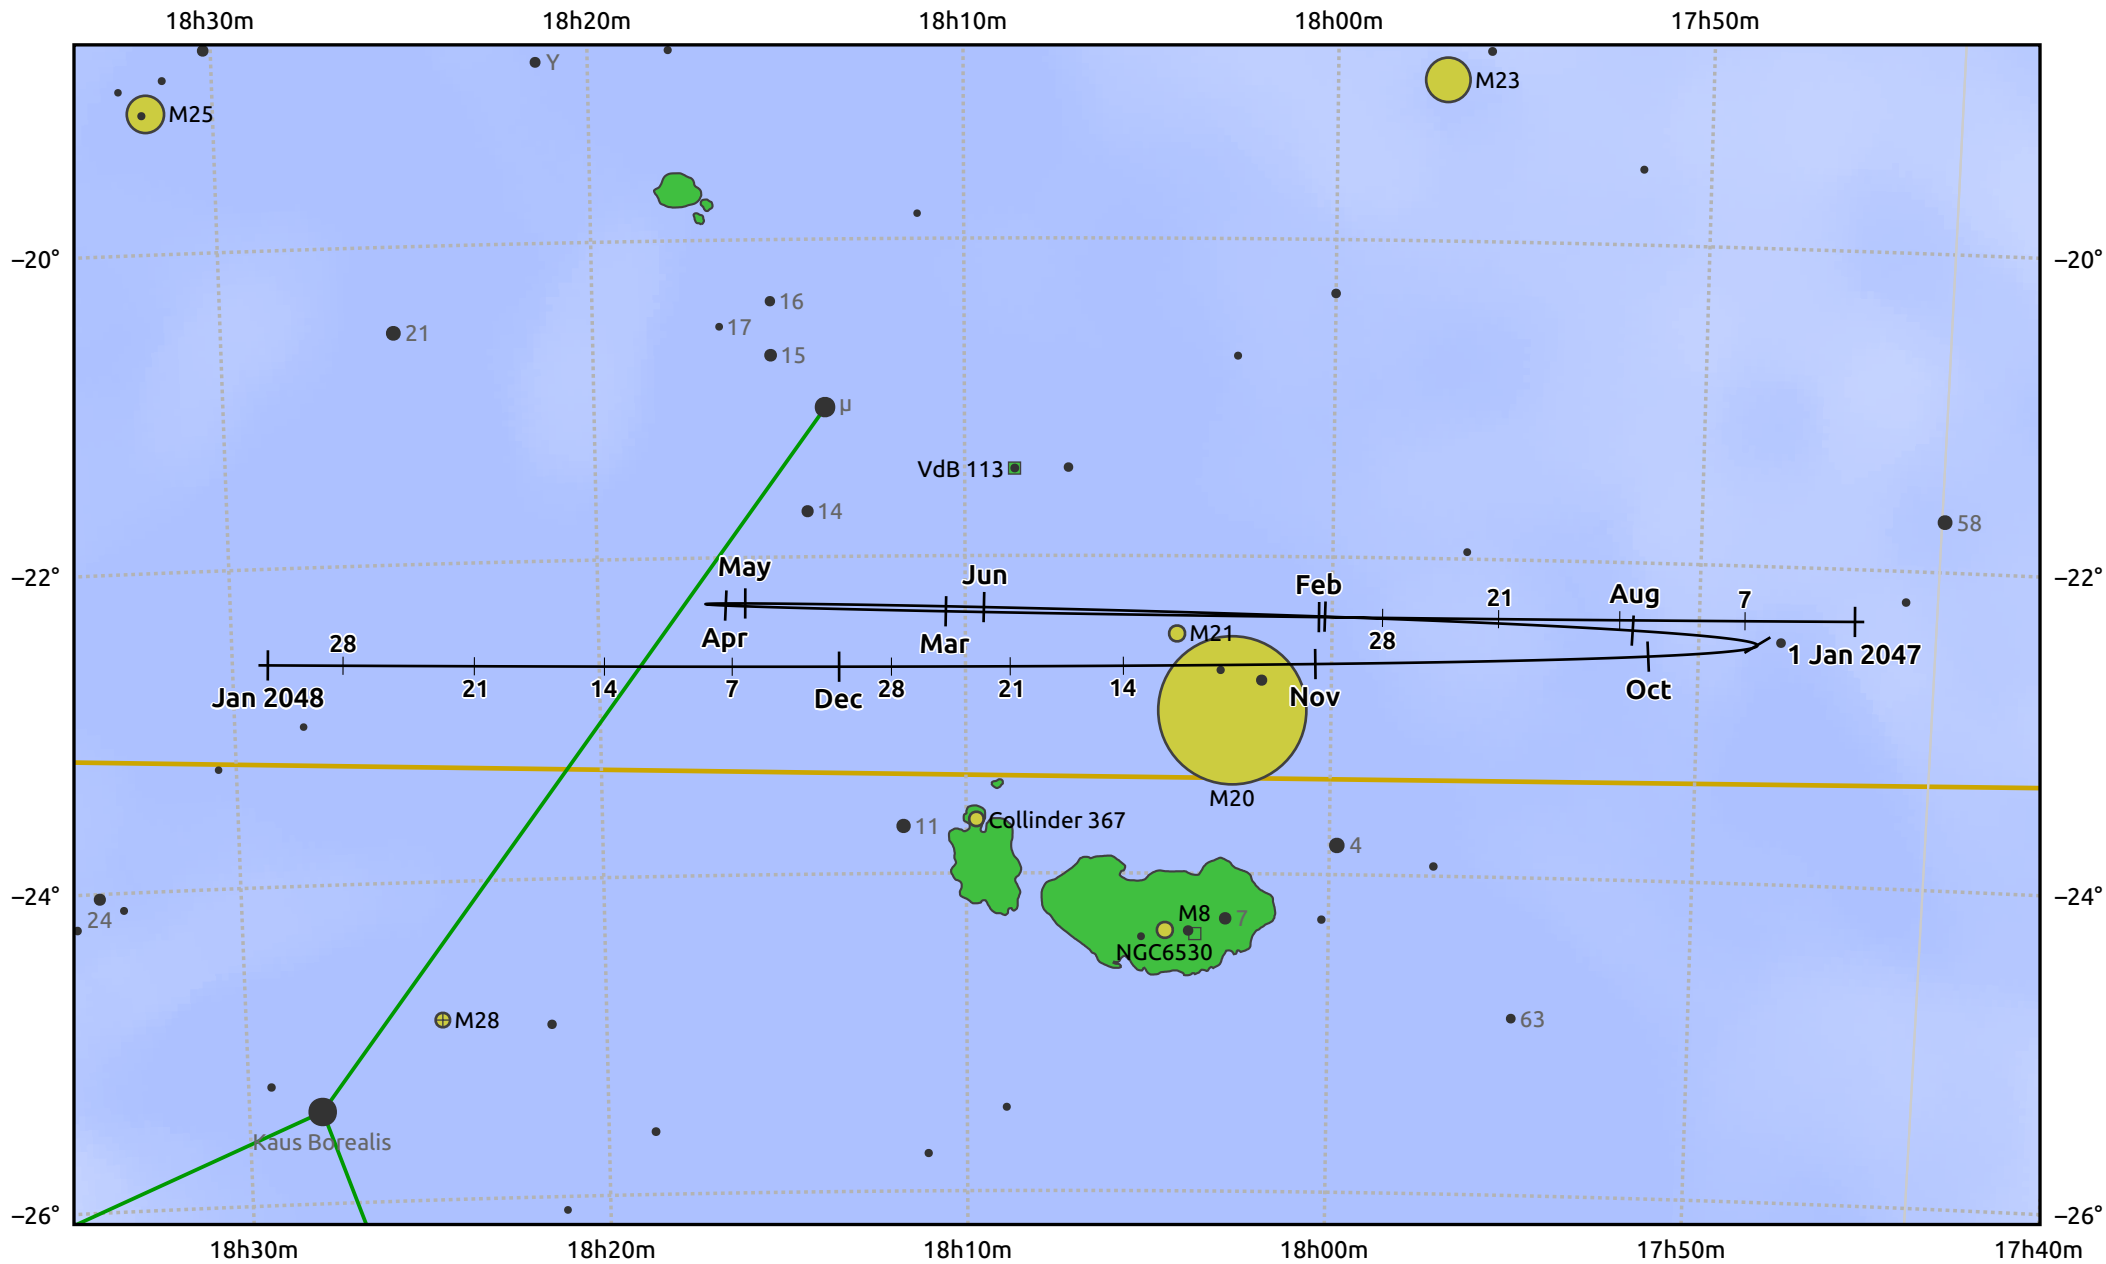

The path of Saturn in 2047

© Dominic Ford 2011–2025. Date markers placed at midnight UTC. Downloaded from <https://in-the-sky.org>

Magnitude scale: • 7.0 • 6.0 • 5.0 • 4.0 • 3.0 • 2.0

— Ecliptic Plane

Galaxy Bright nebula Open cluster Globular cluster Planetary nebula

Date	Mag	Angular size
2047 Jan 1	0.4	15.1"
2047 Apr 1	0.2	16.8"
2047 Jul 1	0.0	18.4"
2047 Oct 1	0.3	16.4"
2048 Jan 1	0.4	15.1"