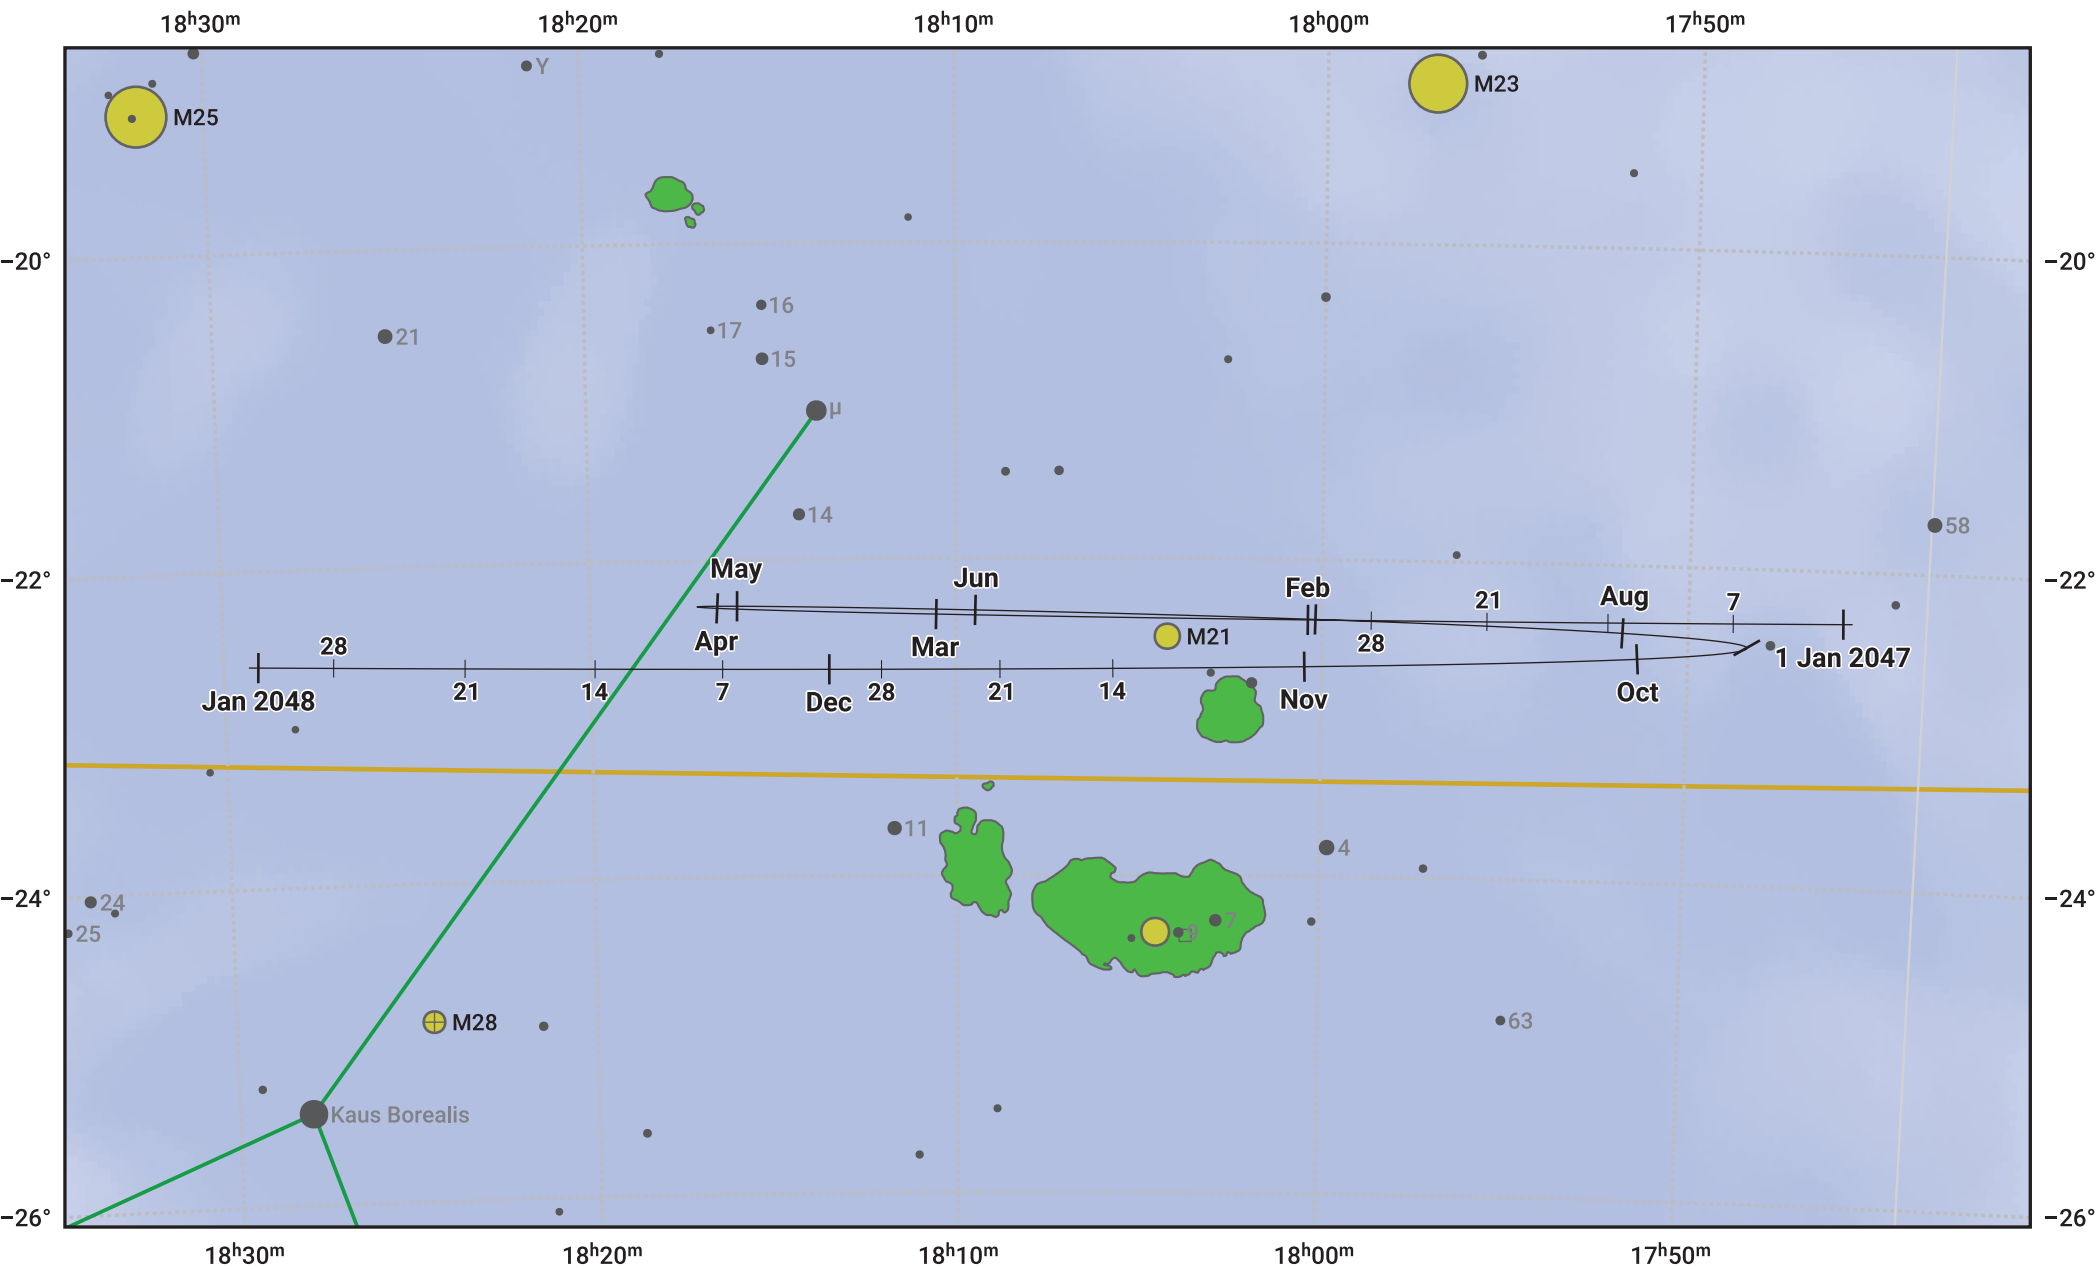

The path of Saturn in 2047

© Dominic Ford 2011–2024. Date markers placed at midnight UTC. Downloaded from <https://in-the-sky.org>

Magnitude scale: ● 7.0 ● 6.0 ● 5.0 ● 4.0 ● 3.0 ● 2.0

— Ecliptic Plane

Galaxy Bright nebula Open cluster Globular cluster

Date	Mag	Angular size
2047 Jan 1	0.4	15.1"
2047 Apr 1	0.2	16.8"
2047 Jul 1	0.0	18.4"
2047 Oct 1	0.3	16.4"
2048 Jan 1	0.4	15.1"