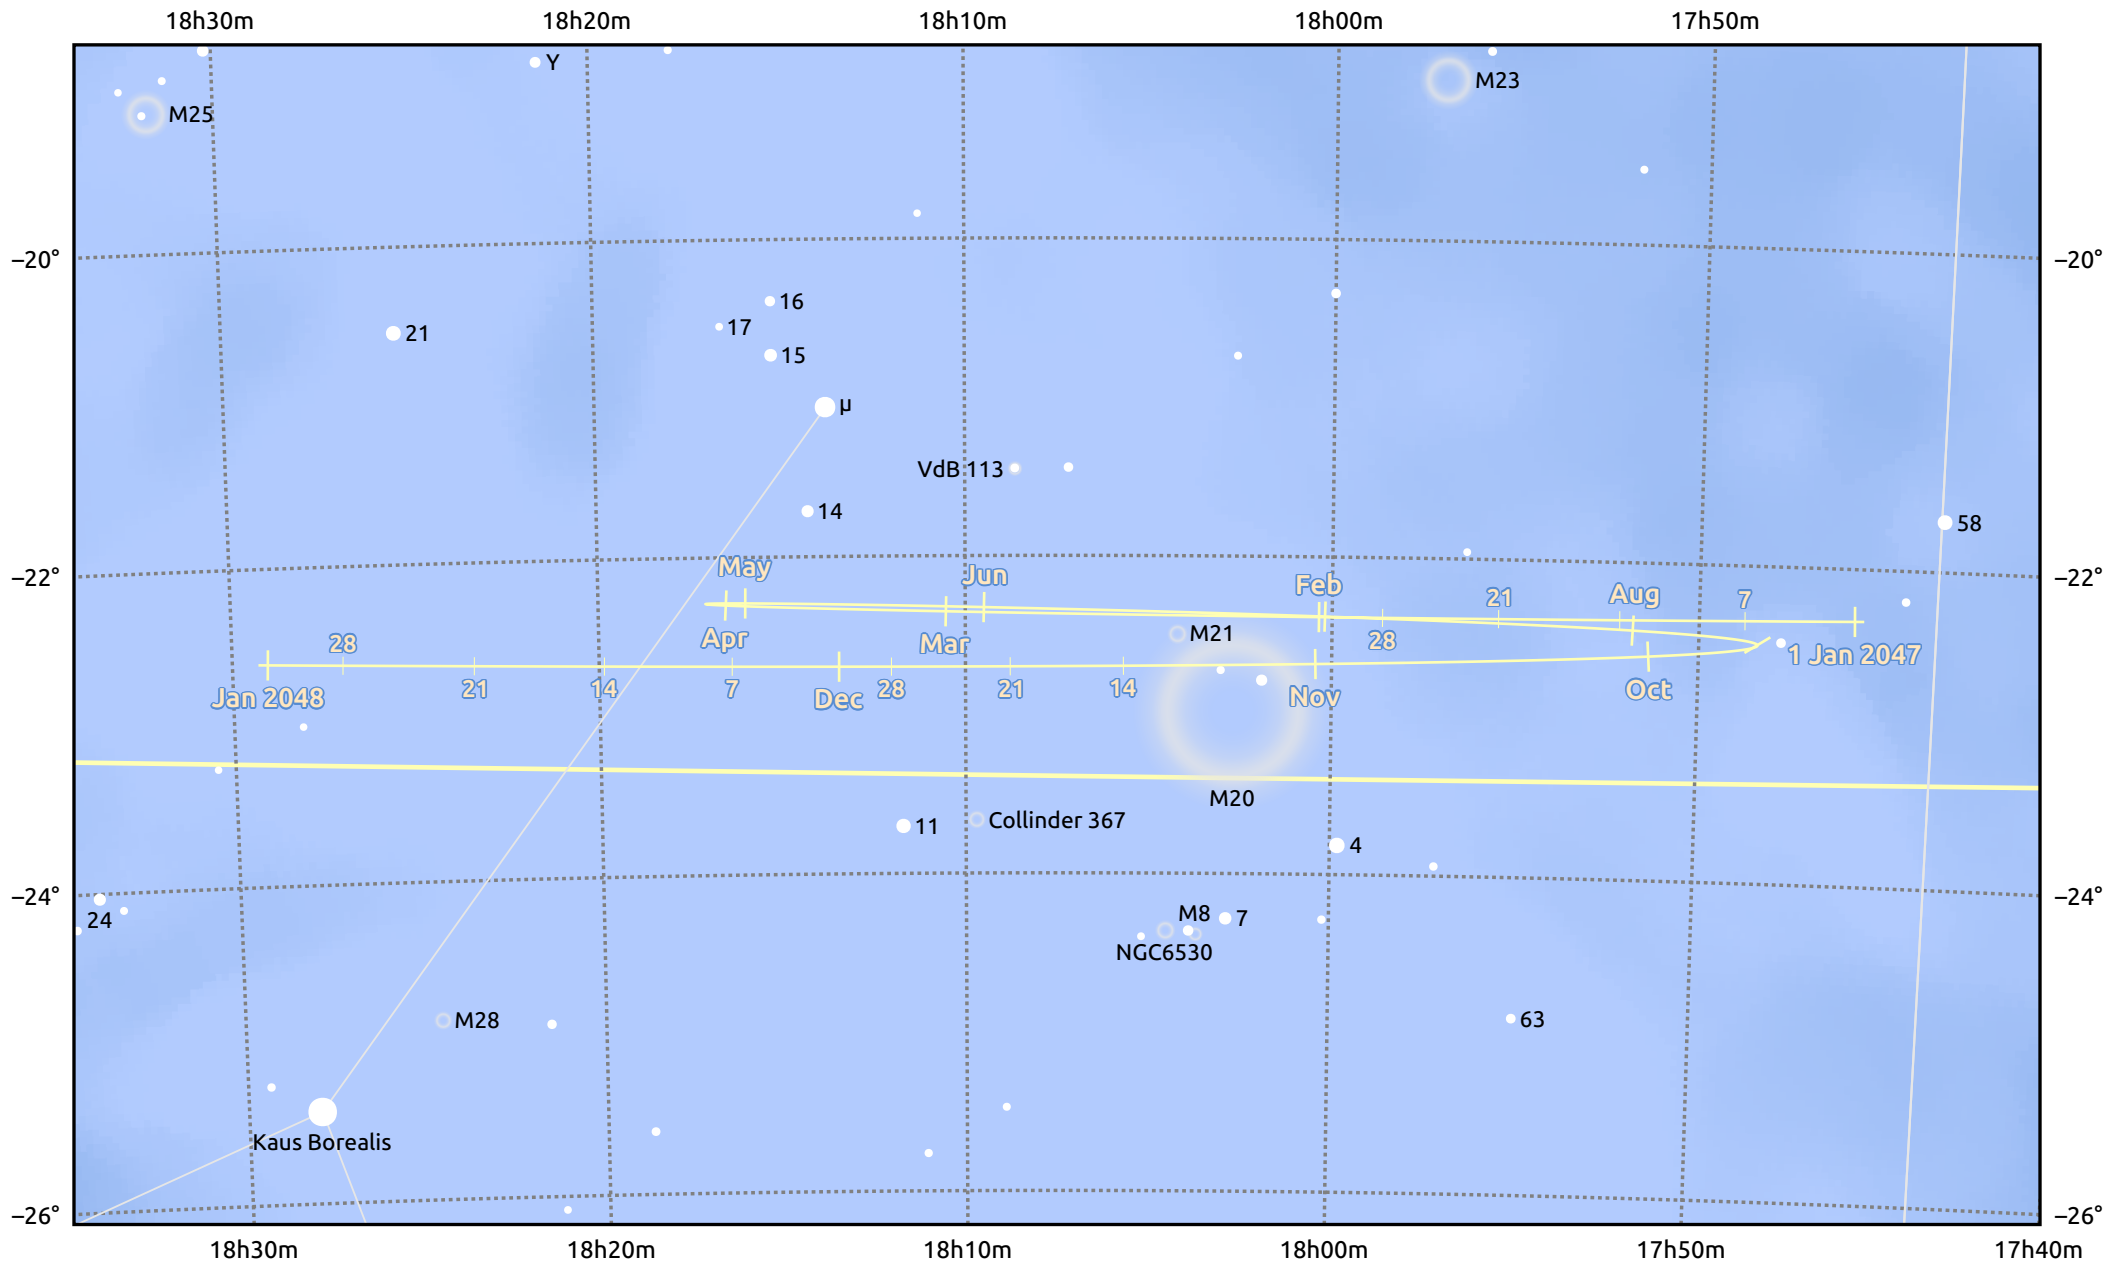

The path of Saturn in 2047

© Dominic Ford 2011–2025. Date markers placed at midnight UTC. Downloaded from <https://in-the-sky.org>

Magnitude scale: ● 7.0 ● 6.0 ● 5.0 ● 4.0 ● 3.0 ● 2.0

— Ecliptic Plane

Galaxy Bright nebula Open cluster Globular cluster Planetary nebula

Date	Mag	Angular size
2047 Jan 1	0.4	15.1"
2047 Apr 1	0.2	16.8"
2047 Jul 1	0.0	18.4"
2047 Oct 1	0.3	16.4"
2048 Jan 1	0.4	15.1"