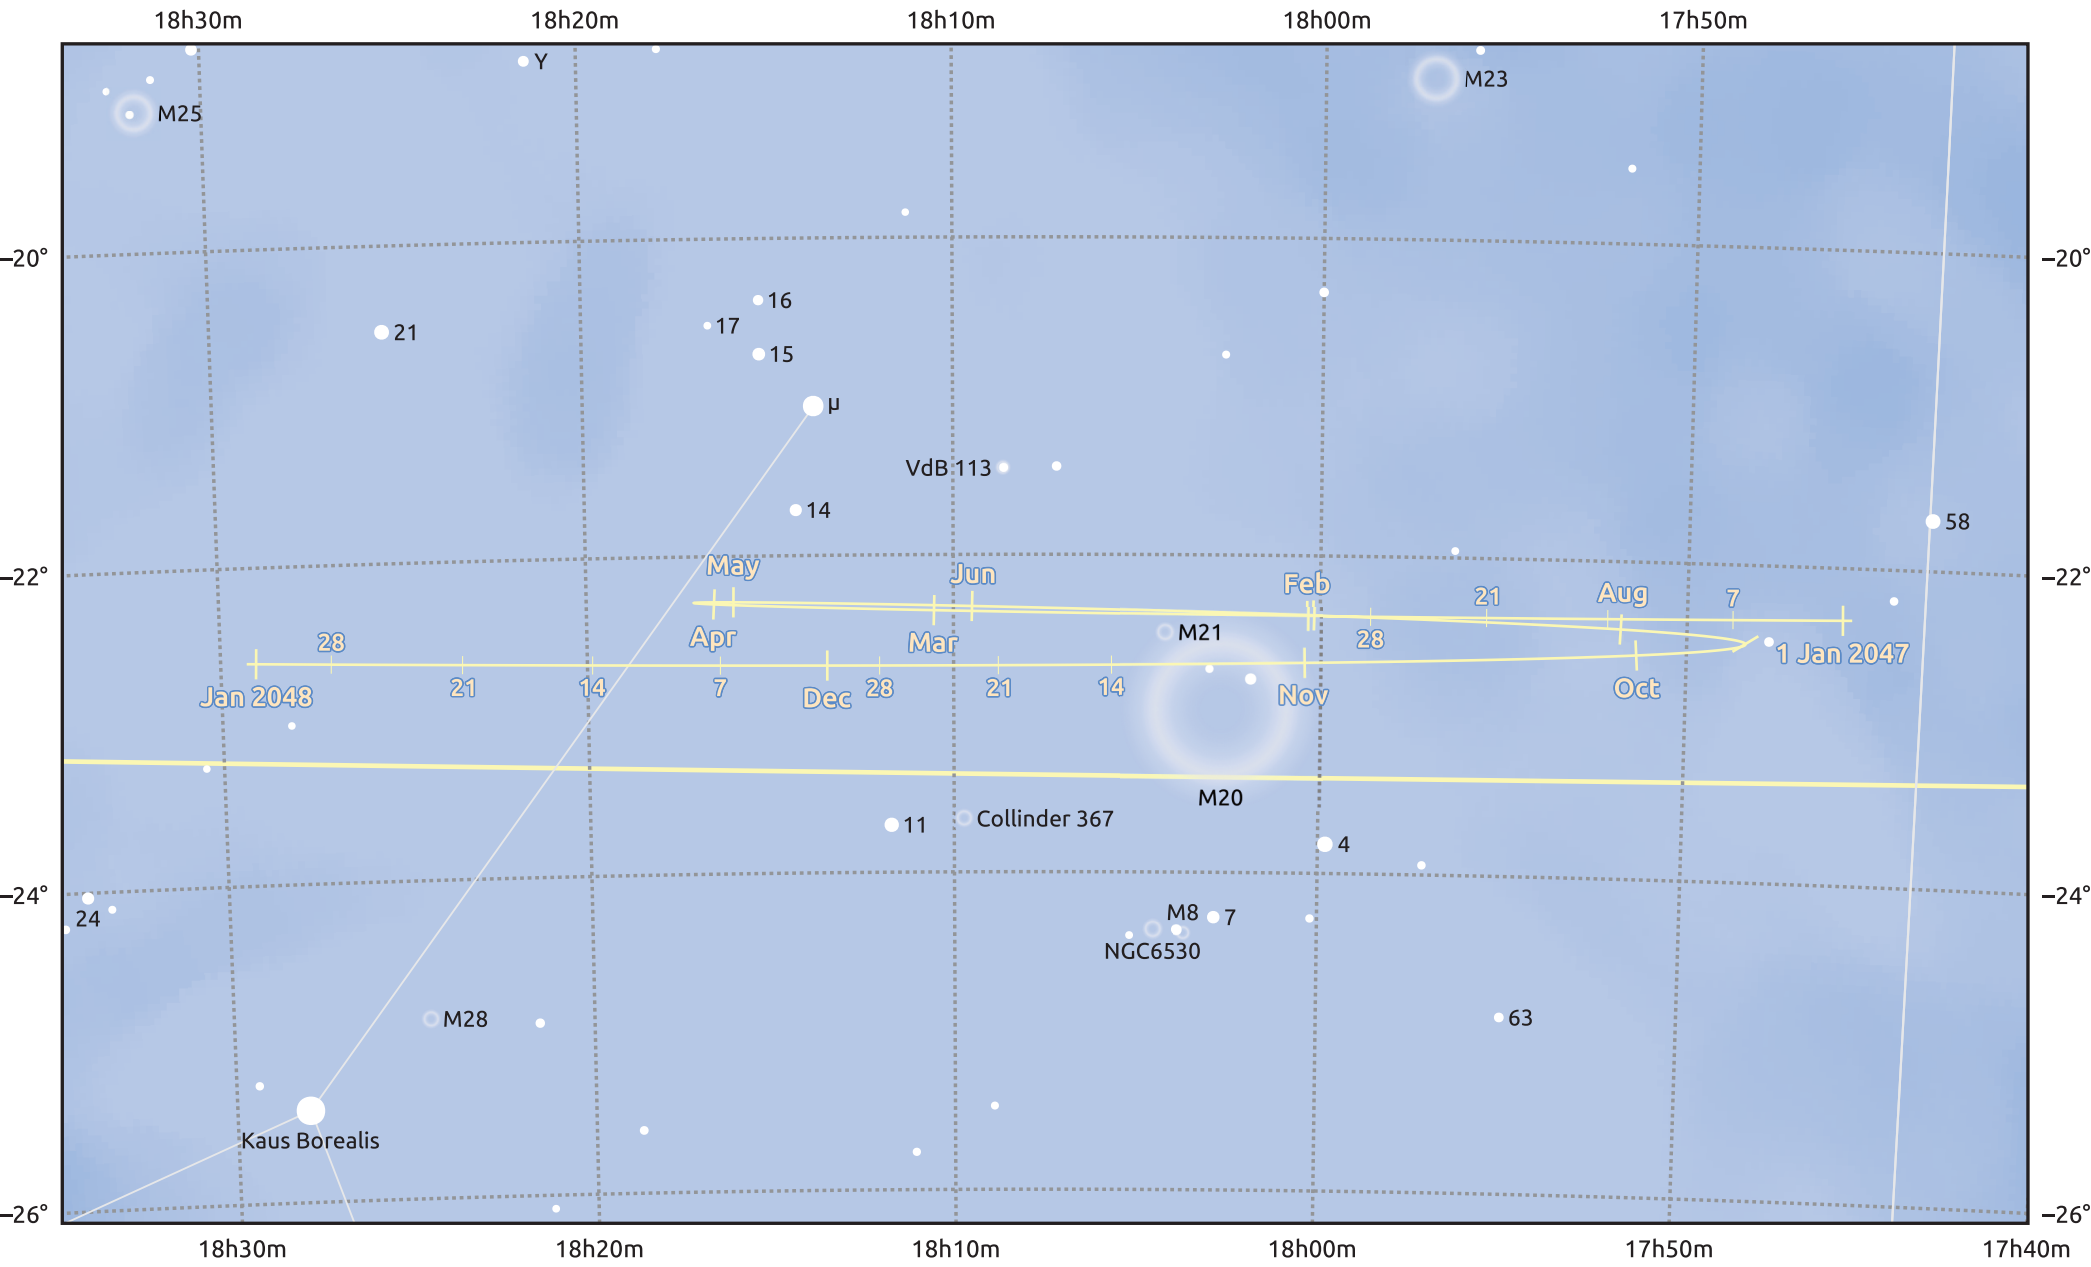

# The path of Saturn in 2047

© Dominic Ford 2011–2025. Date markers placed at midnight UTC. Downloaded from <https://in-the-sky.org>

Magnitude scale: ● 7.0 ● 6.0 ● 5.0 ● 4.0 ● 3.0 ● 2.0

— Ecliptic Plane

Galaxy Bright nebula Open cluster Globular cluster Planetary nebula

Date	Mag	Angular size
2047 Jan 1	0.4	15.1"
2047 Apr 1	0.2	16.8"
2047 Jul 1	0.0	18.4"
2047 Oct 1	0.3	16.4"
2048 Jan 1	0.4	15.1"