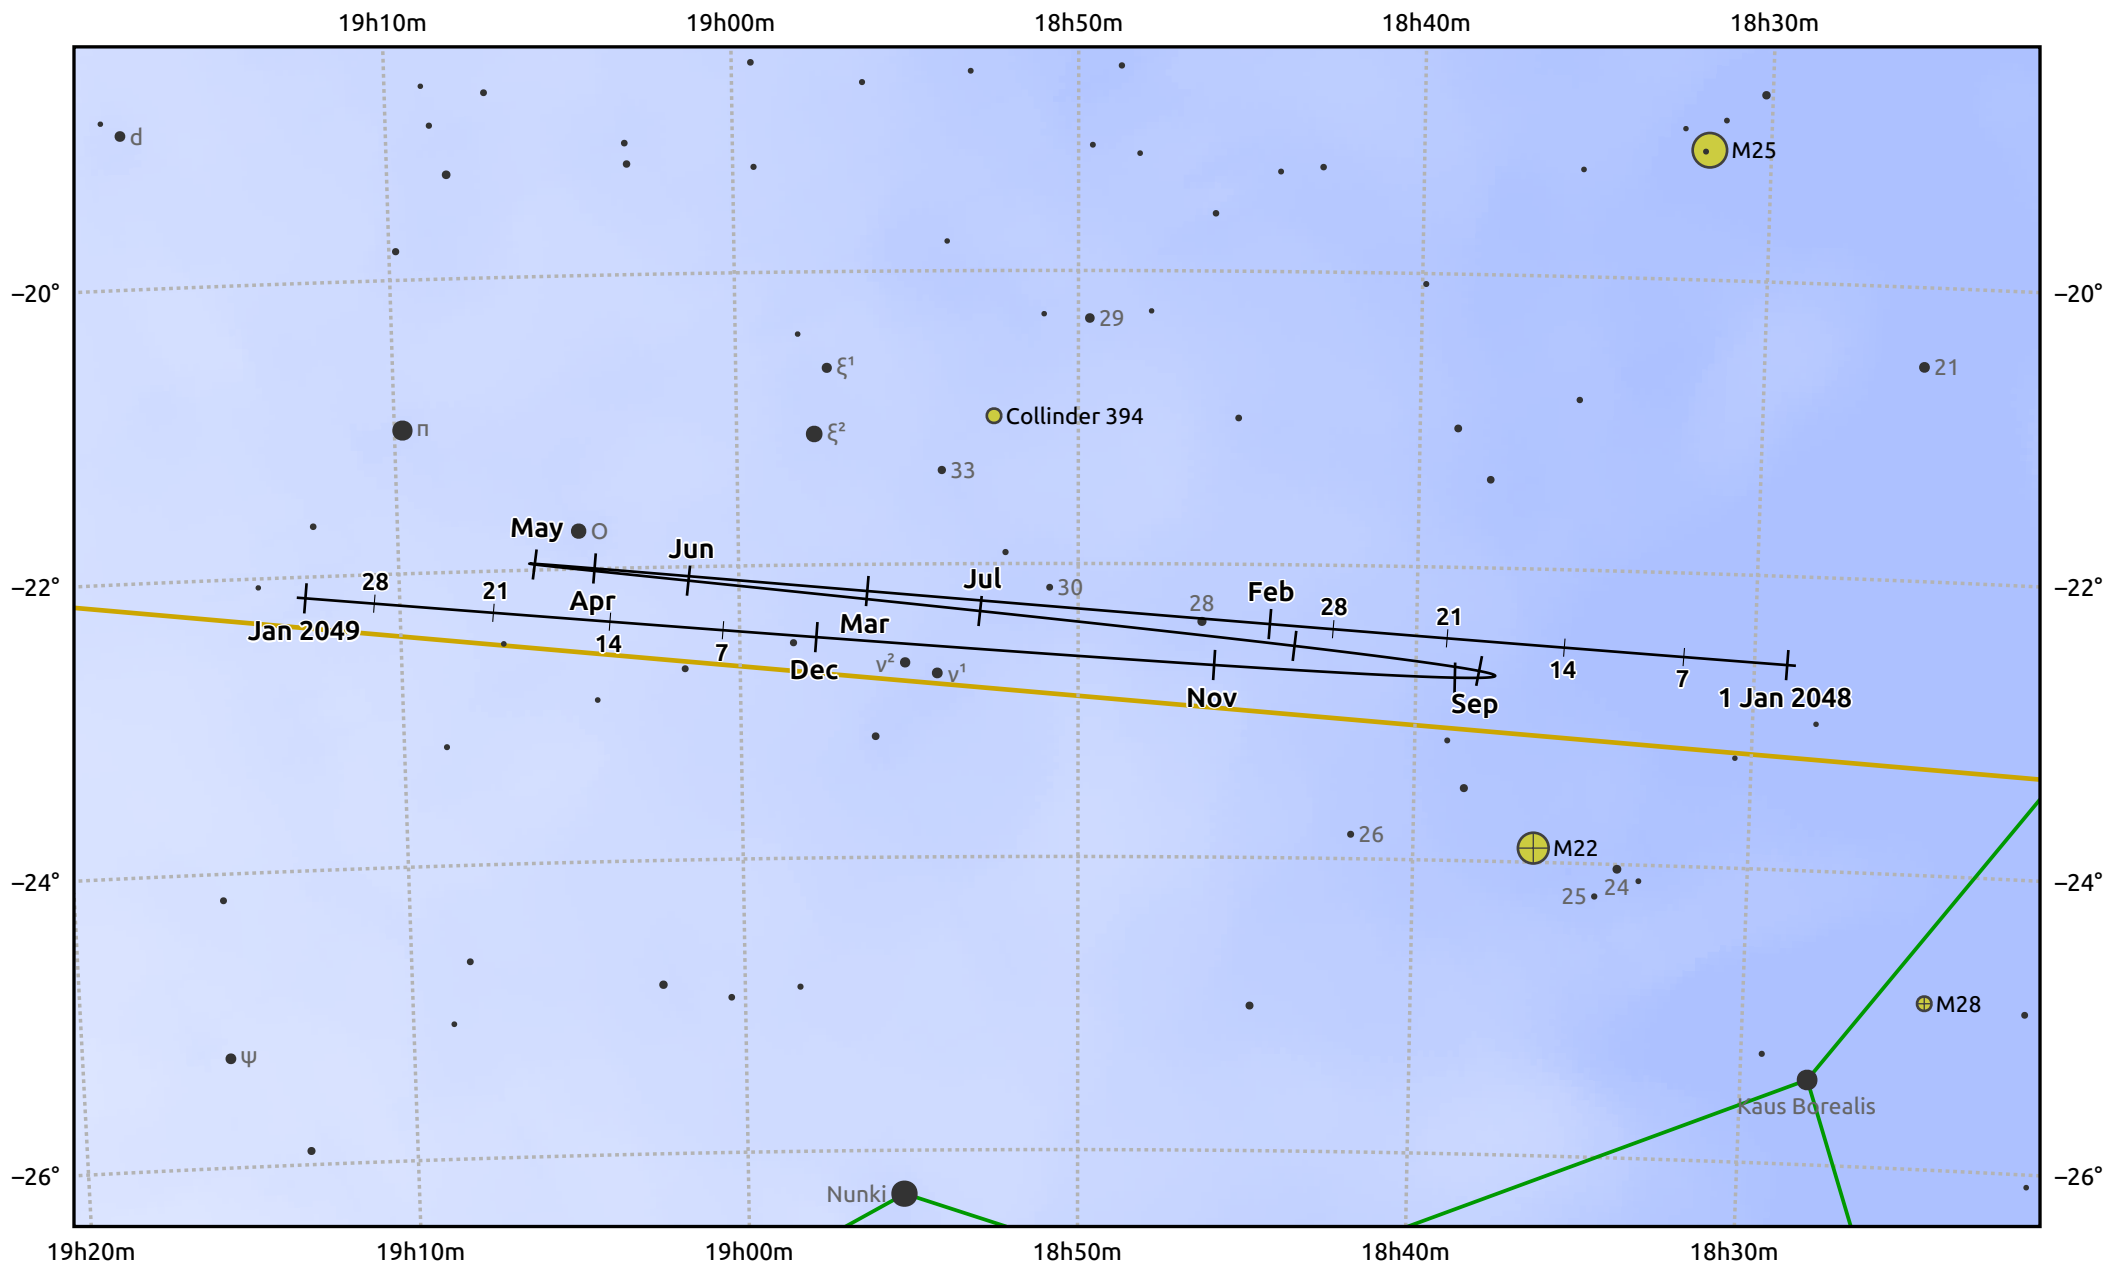

The path of Saturn in 2048

© Dominic Ford 2011–2025. Date markers placed at midnight UTC. Downloaded from <https://in-the-sky.org>

Magnitude scale: • 7.0 • 6.0 • 5.0 • 4.0 • 3.0 • 2.0

— Ecliptic Plane

Galaxy Bright nebula Open cluster Globular cluster Planetary nebula

Date	Mag	Angular size
2048 Jan 1	0.4	15.1"
2048 Apr 1	0.3	16.5"
2048 Jul 1	0.0	18.4"
2048 Oct 1	0.2	16.7"
2049 Jan 1	0.5	15.1"