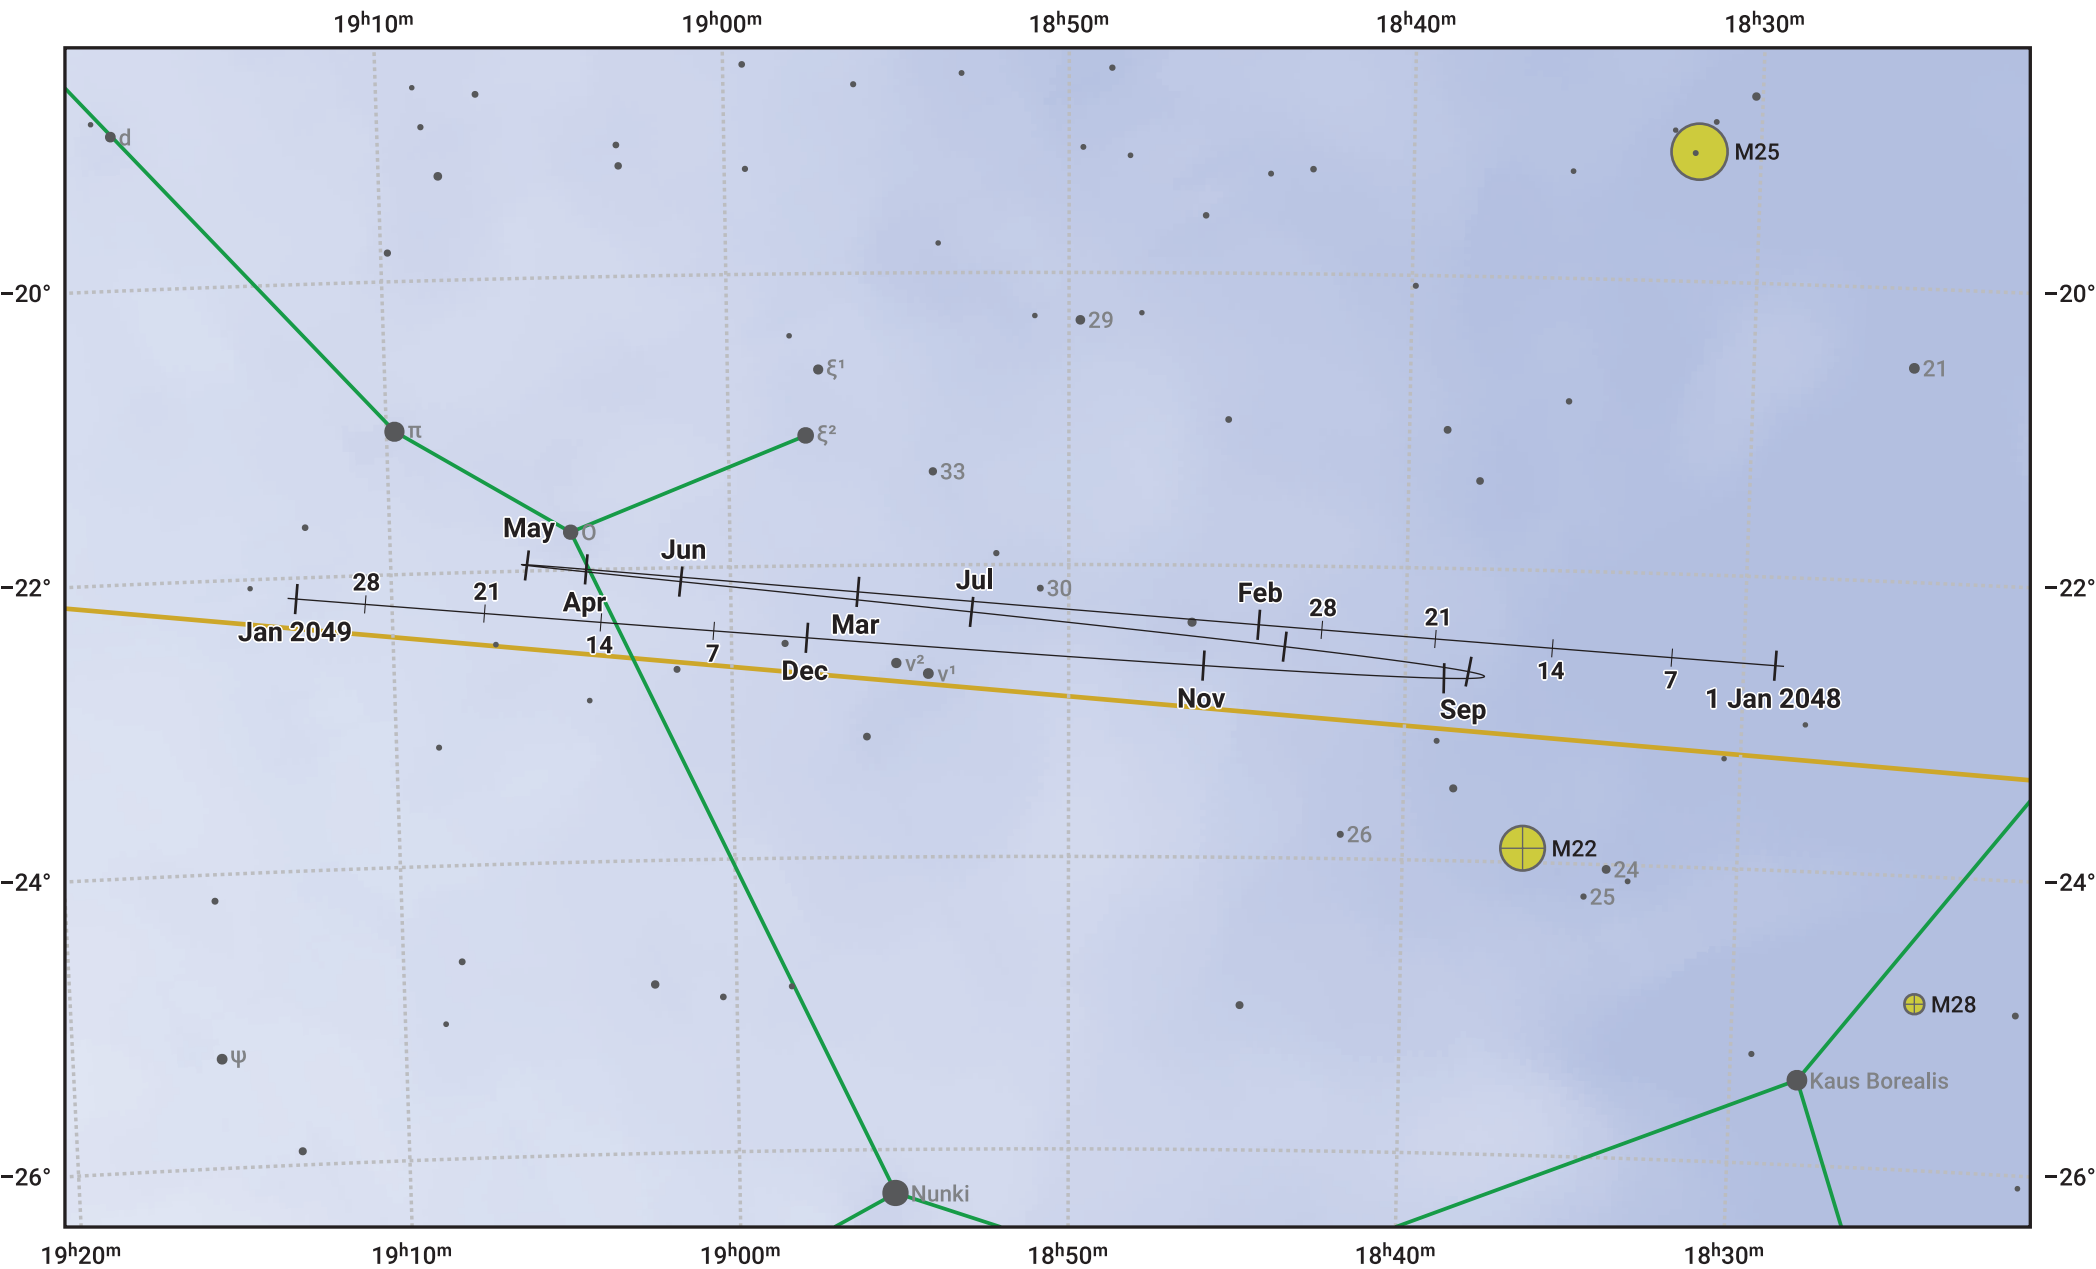

# The path of Saturn in 2048

© Dominic Ford 2011–2024. Date markers placed at midnight UTC. Downloaded from <https://in-the-sky.org>

Magnitude scale:  $\bullet$  7.0  $\bullet$  6.0  $\bullet$  5.0  $\bullet$  4.0  $\bullet$  3.0  $\bullet$  2.0

— Ecliptic Plane

- Galaxy
- Bright nebula
- Open cluster
- ⊕ Globular cluster

| Date       | Mag | Angular size |
|------------|-----|--------------|
| 2048 Jan 1 | 0.4 | 15.1"        |
| 2048 Apr 1 | 0.3 | 16.5"        |
| 2048 Jul 1 | 0.0 | 18.4"        |
| 2048 Oct 1 | 0.2 | 16.7"        |
| 2049 Jan 1 | 0.5 | 15.1"        |