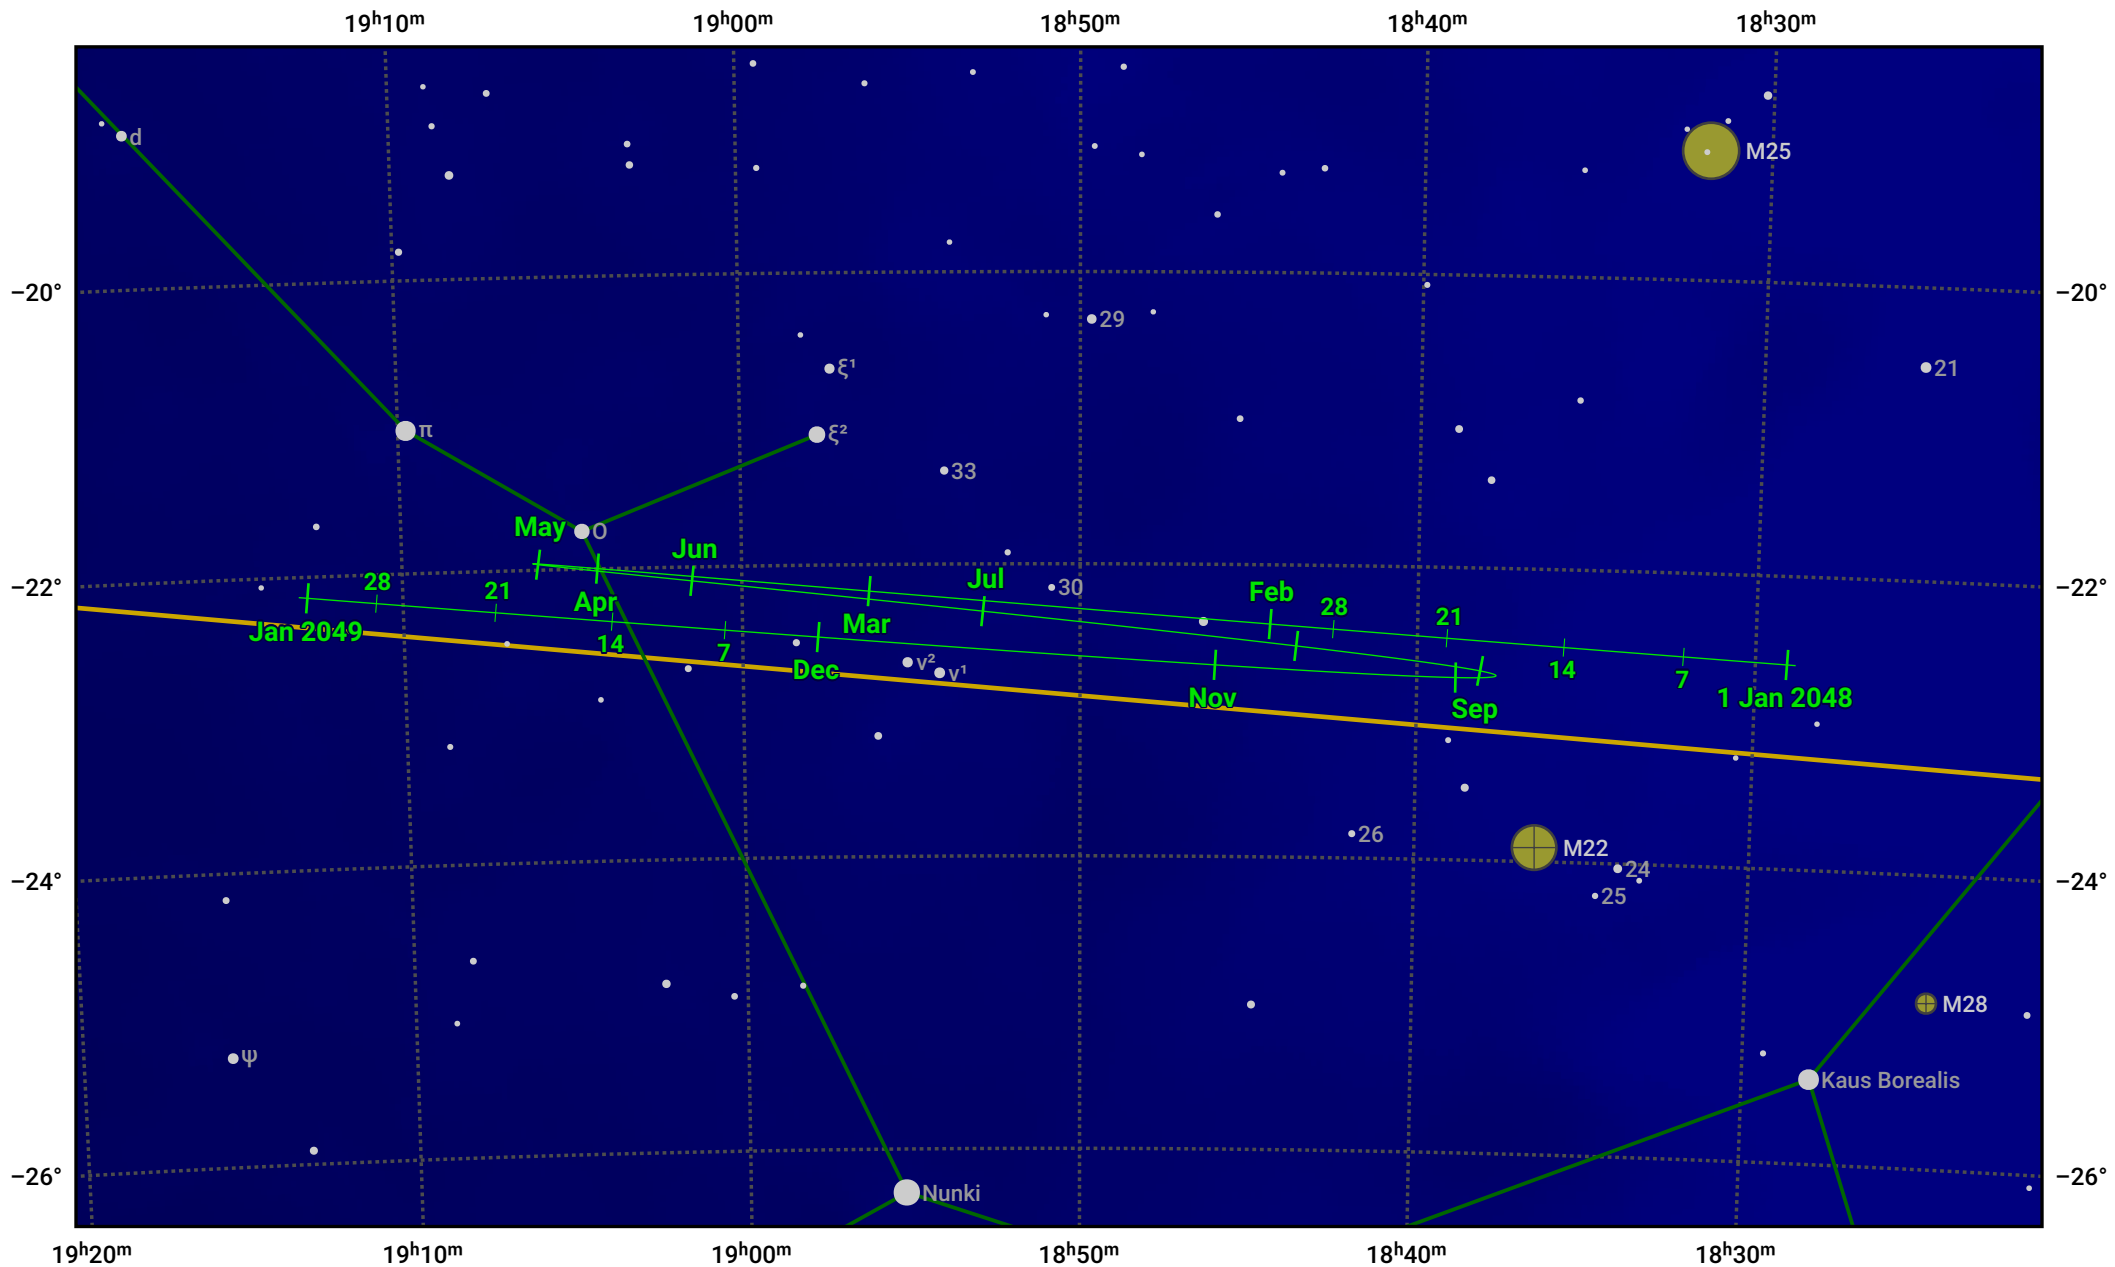

# The path of Saturn in 2048

© Dominic Ford 2011–2024. Date markers placed at midnight UTC. Downloaded from <https://in-the-sky.org>

Magnitude scale: • 7.0 • 6.0 • 5.0 • 4.0 • 3.0 • 2.0

— Ecliptic Plane

Galaxy Bright nebula Open cluster Globular cluster

Date	Mag	Angular size
2048 Jan 1	0.4	15.1"
2048 Apr 1	0.3	16.5"
2048 Jul 1	0.0	18.4"
2048 Oct 1	0.2	16.7"
2049 Jan 1	0.5	15.1"