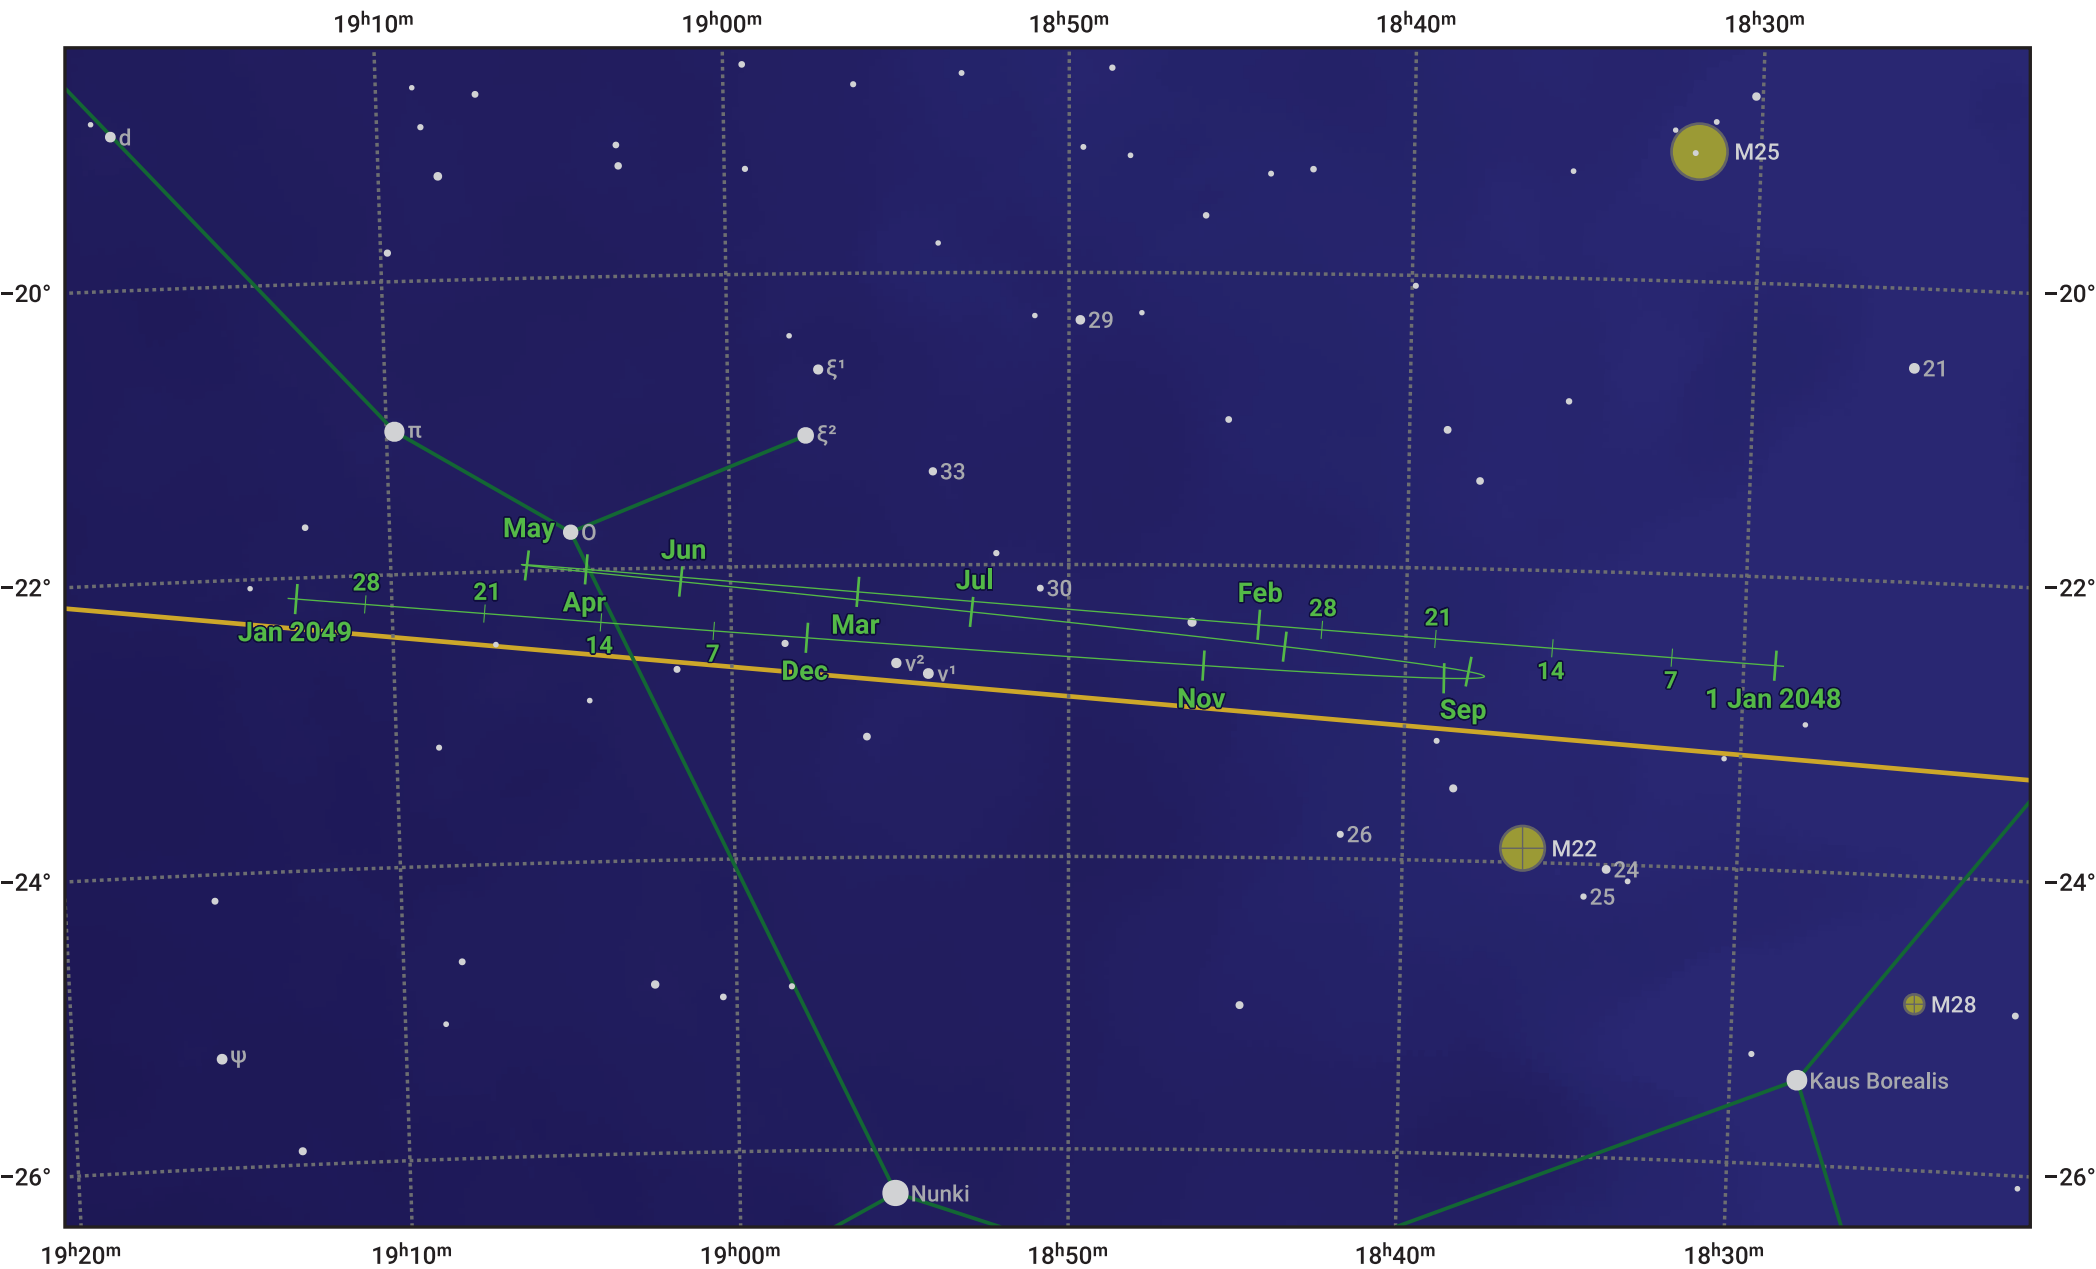

# The path of Saturn in 2048

© Dominic Ford 2011–2024. Date markers placed at midnight UTC. Downloaded from <https://in-the-sky.org>

Magnitude scale: • 7.0 • 6.0 • 5.0 • 4.0 • 3.0 • 2.0

— Ecliptic Plane

- Galaxy
- Bright nebula
- Open cluster
- ⊕ Globular cluster

Date	Mag	Angular size
2048 Jan 1	0.4	15.1"
2048 Apr 1	0.3	16.5"
2048 Jul 1	0.0	18.4"
2048 Oct 1	0.2	16.7"
2049 Jan 1	0.5	15.1"