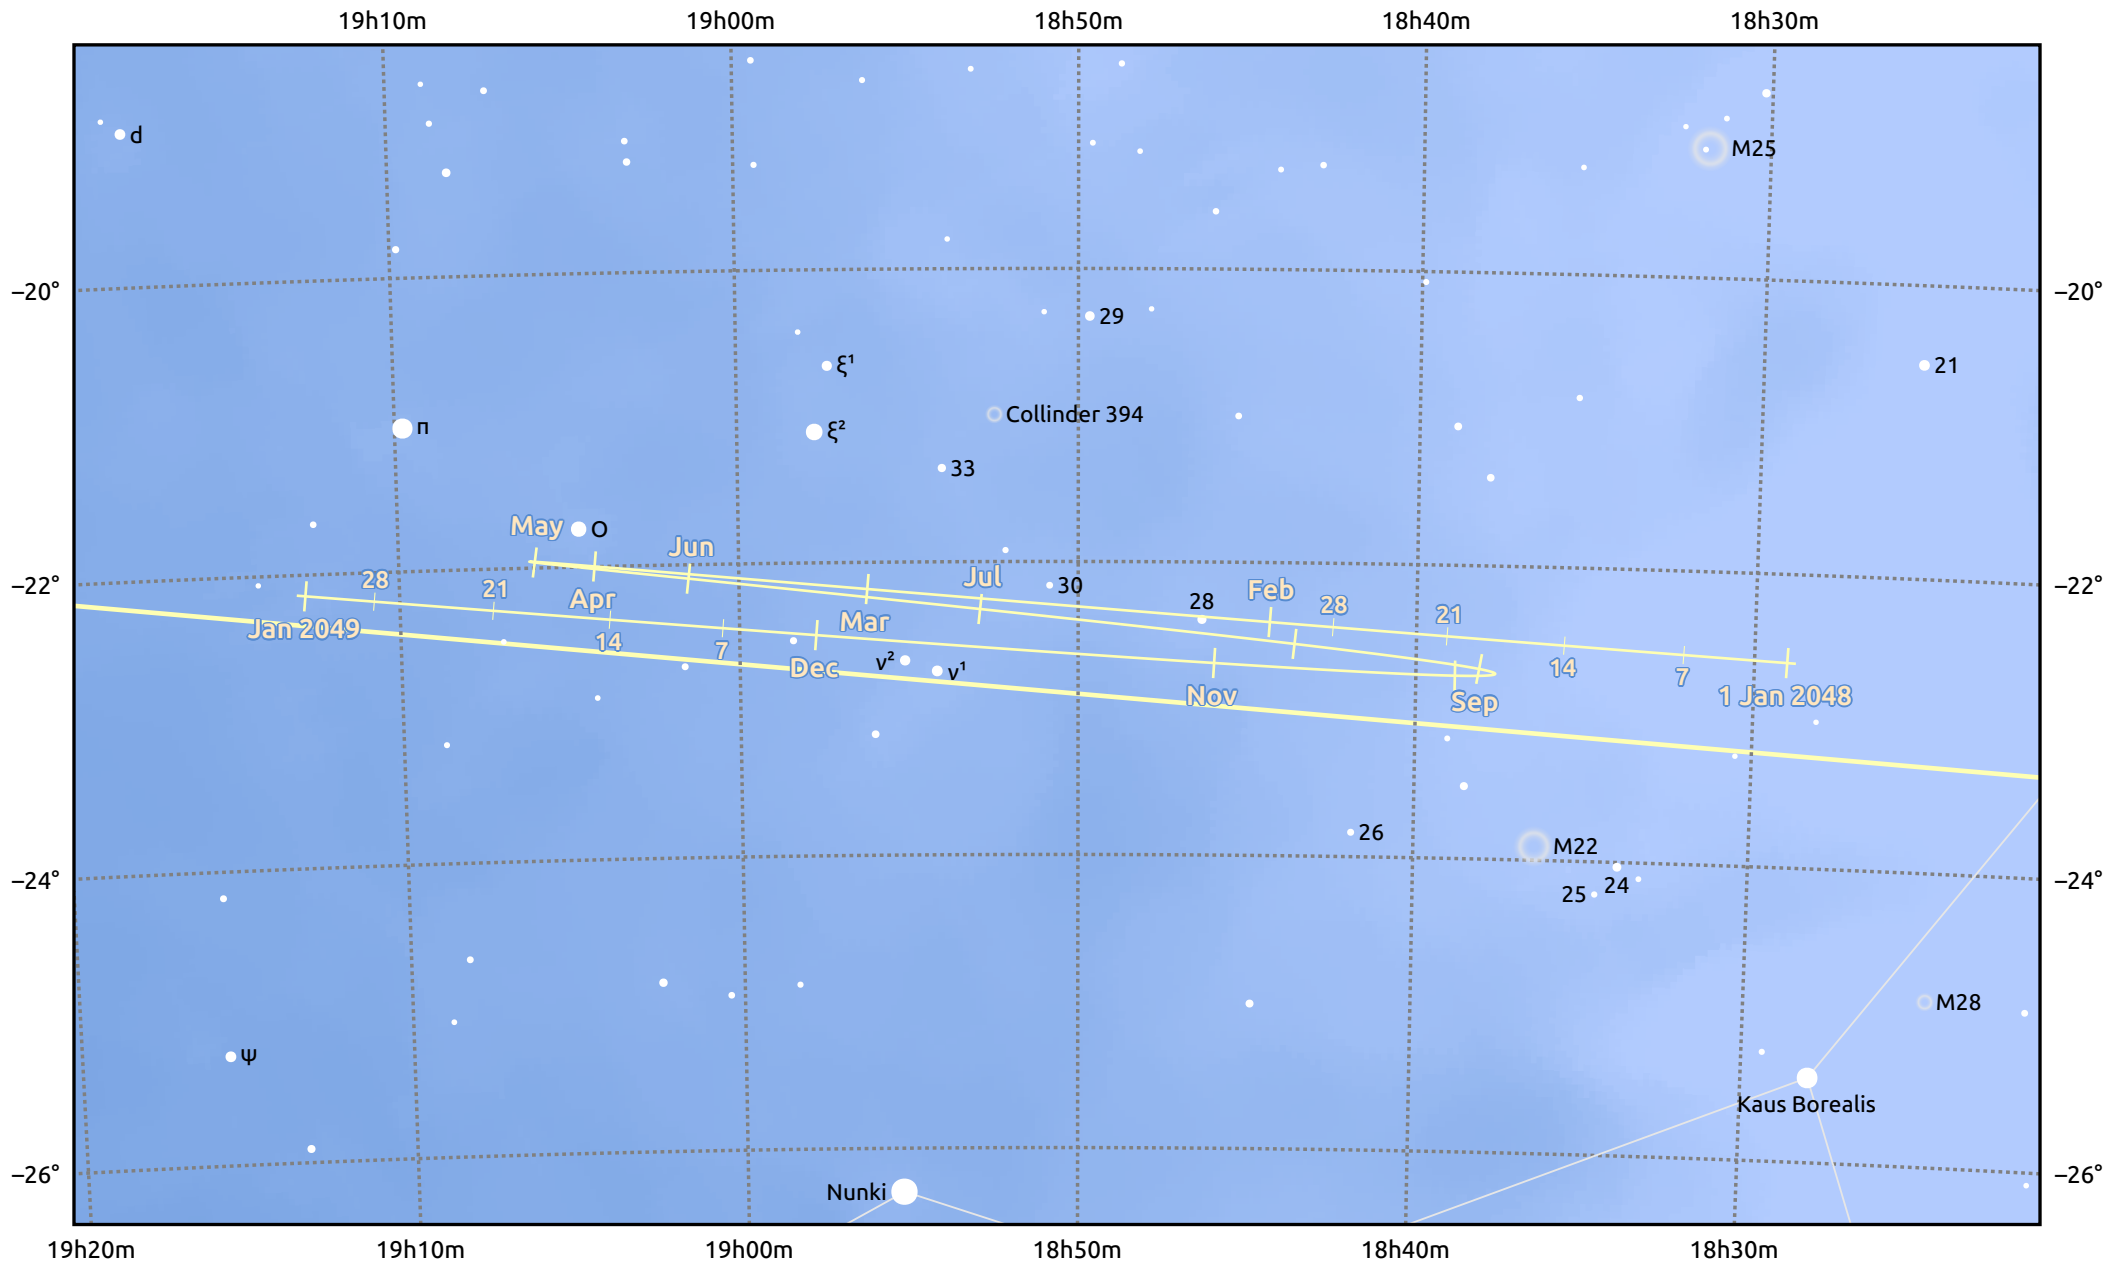

The path of Saturn in 2048

© Dominic Ford 2011–2025. Date markers placed at midnight UTC. Downloaded from <https://in-the-sky.org>

Magnitude scale: 7.0 6.0 5.0 4.0 3.0 2.0

Ecliptic Plane

Galaxy Bright nebula Open cluster Globular cluster Planetary nebula

Date	Mag	Angular size
2048 Jan 1	0.4	15.1"
2048 Apr 1	0.3	16.5"
2048 Jul 1	0.0	18.4"
2048 Oct 1	0.2	16.7"
2049 Jan 1	0.5	15.1"