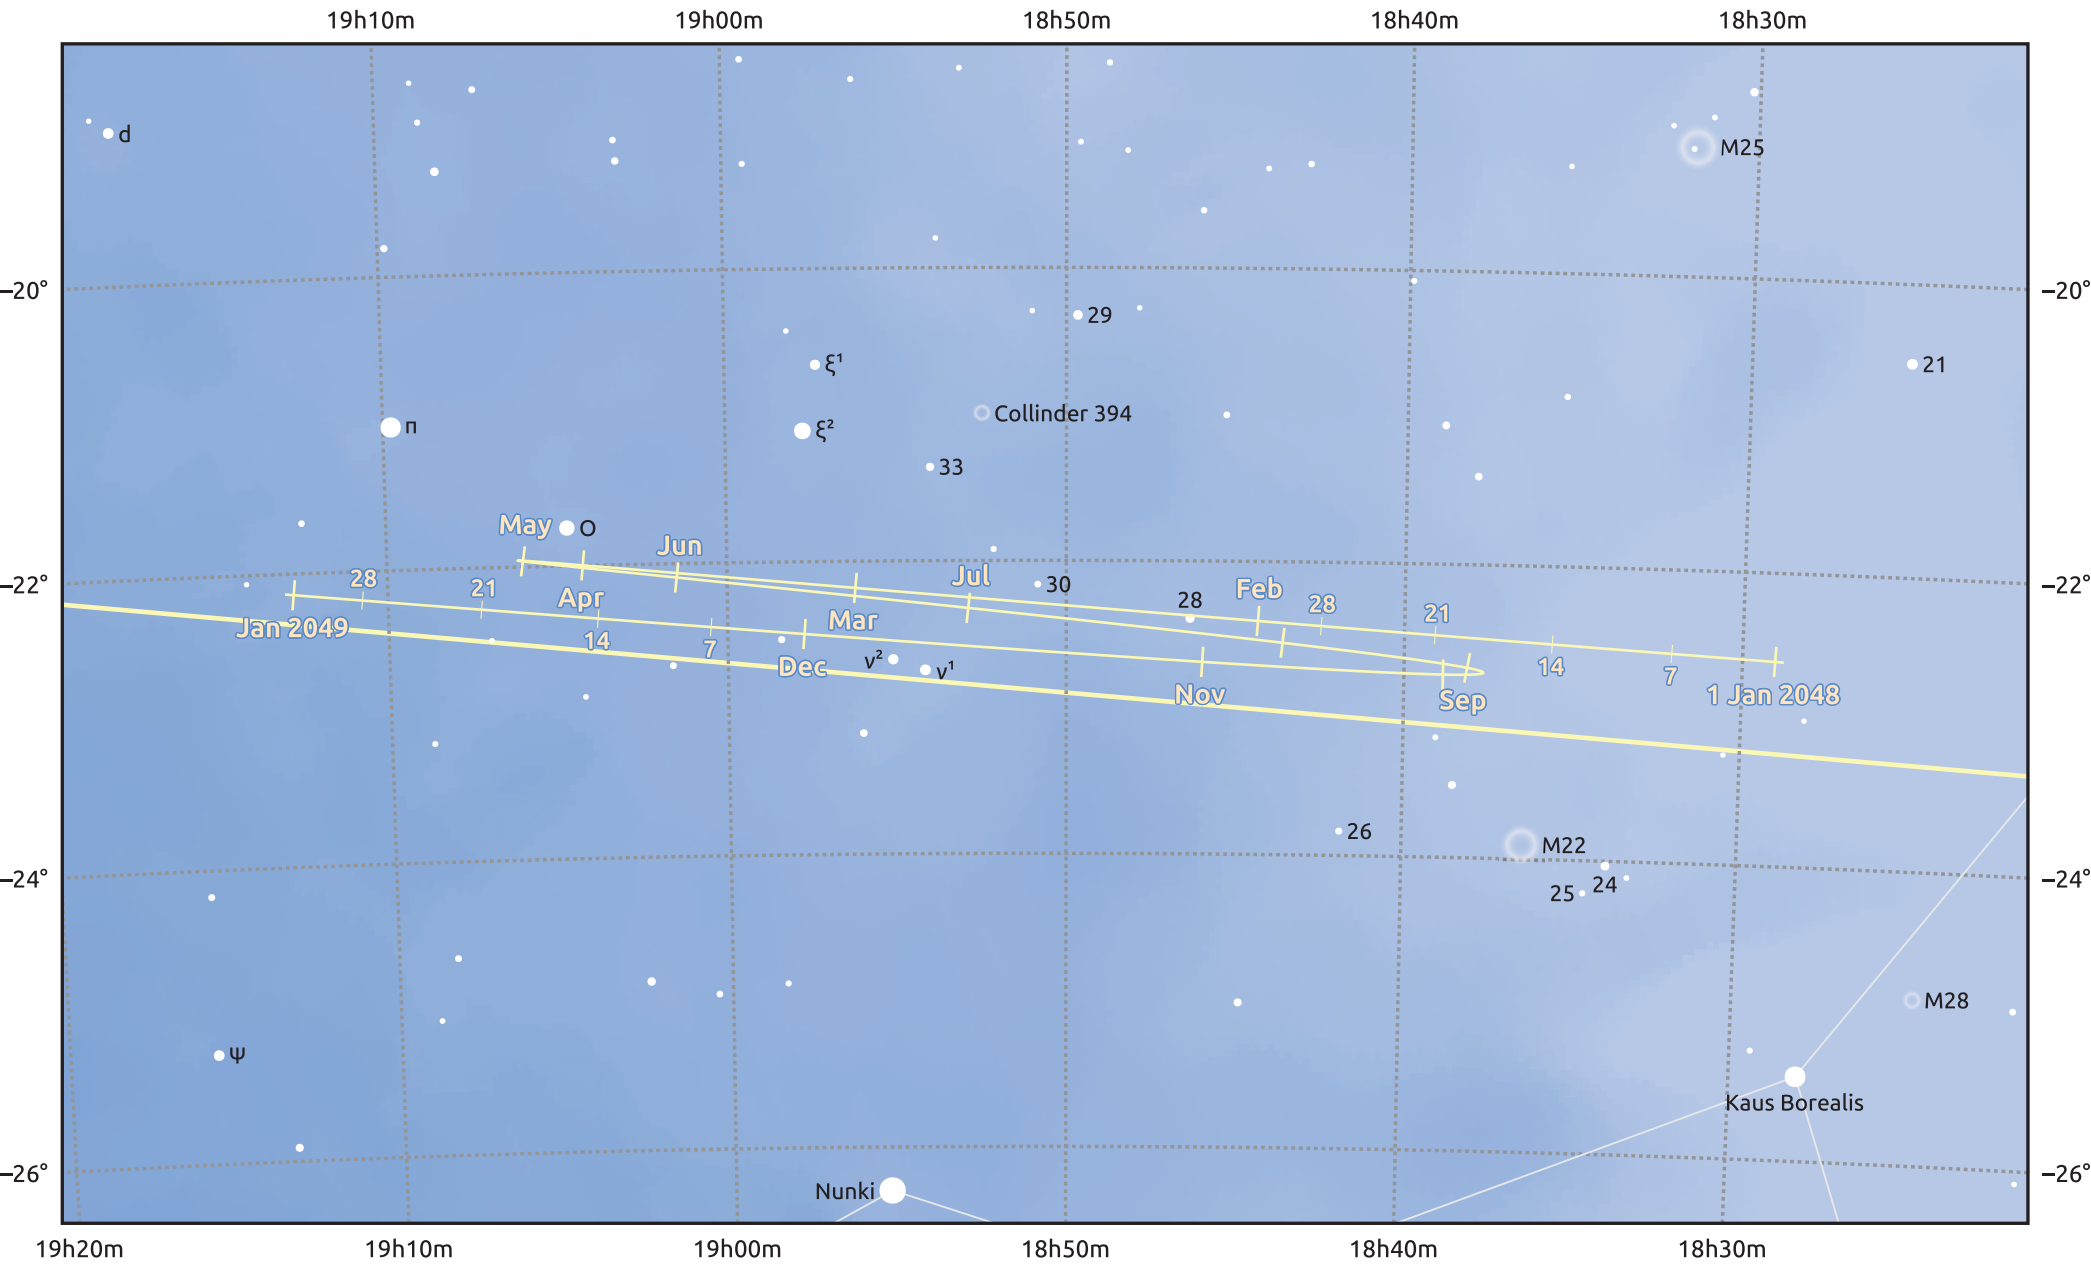

# The path of Saturn in 2048

© Dominic Ford 2011–2025. Date markers placed at midnight UTC. Downloaded from <https://in-the-sky.org>

Magnitude scale: • 7.0 • 6.0 • 5.0 • 4.0 • 3.0 ● 2.0

— Ecliptic Plane

Galaxy Bright nebula Open cluster Globular cluster Planetary nebula

Date	Mag	Angular size
2048 Jan 1	0.4	15.1"
2048 Apr 1	0.3	16.5"
2048 Jul 1	0.0	18.4"
2048 Oct 1	0.2	16.7"
2049 Jan 1	0.5	15.1"