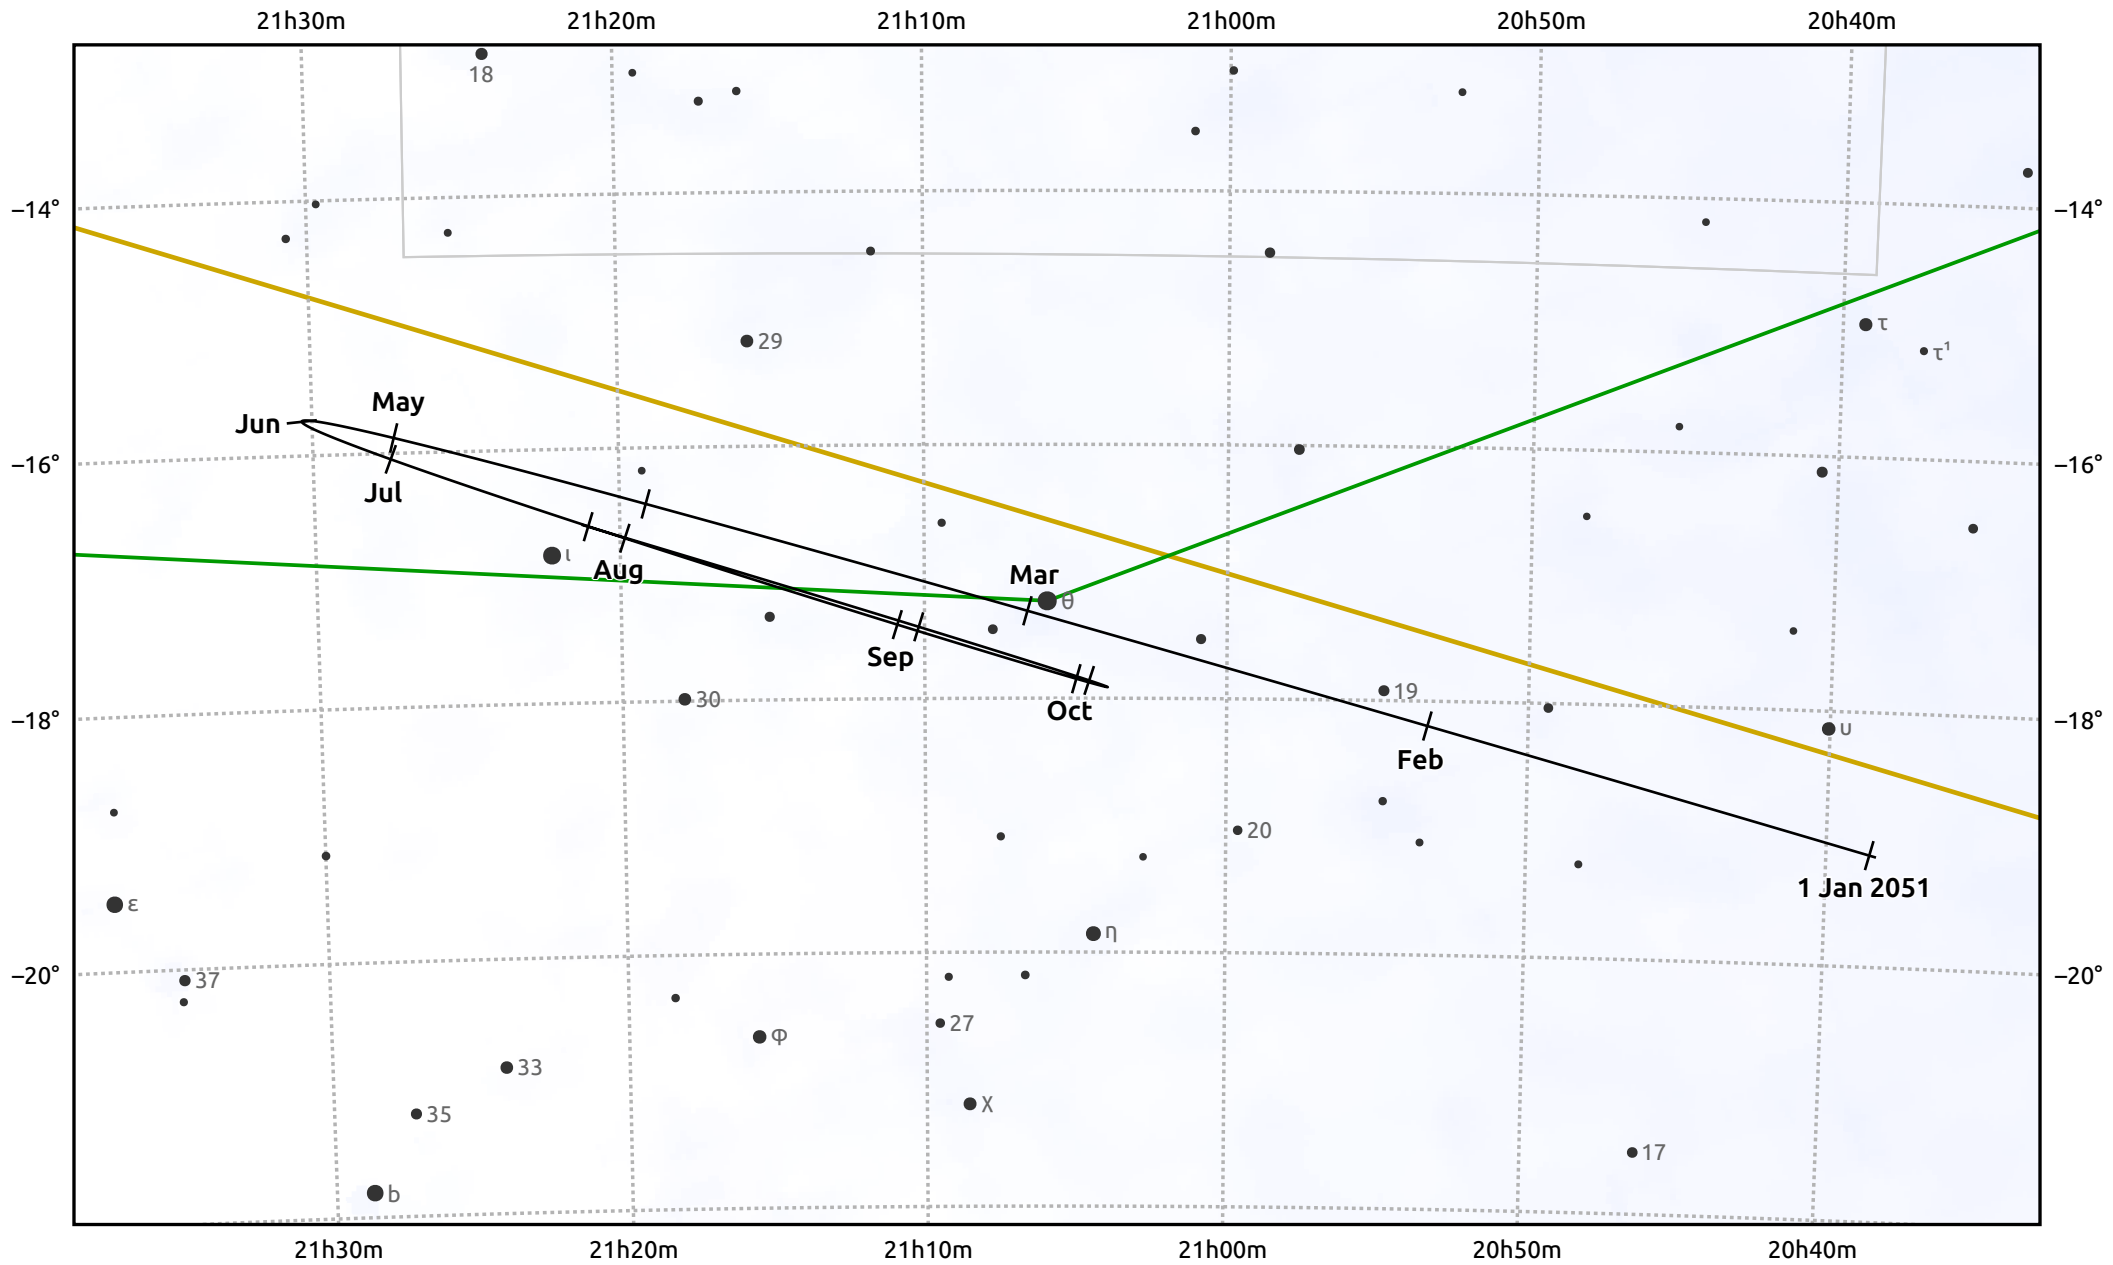

The path of Saturn in 2051

© Dominic Ford 2011–2025. Date markers placed at midnight UTC. Downloaded from <https://in-the-sky.org>

Magnitude scale: • 7.0 • 6.0 • 5.0 ● 4.0

— Ecliptic Plane

- Galaxy
- Bright nebula
- Open cluster
- ⊕ Globular cluster
- ⊕ Planetary nebula

Date	Mag	Angular size
2051 Jan 1	0.6	15.4"
2051 Apr 1	0.6	15.9"
2051 Jul 1	0.3	18.3"
2051 Oct 1	0.3	18.0"
2052 Jan 1	0.6	15.7"