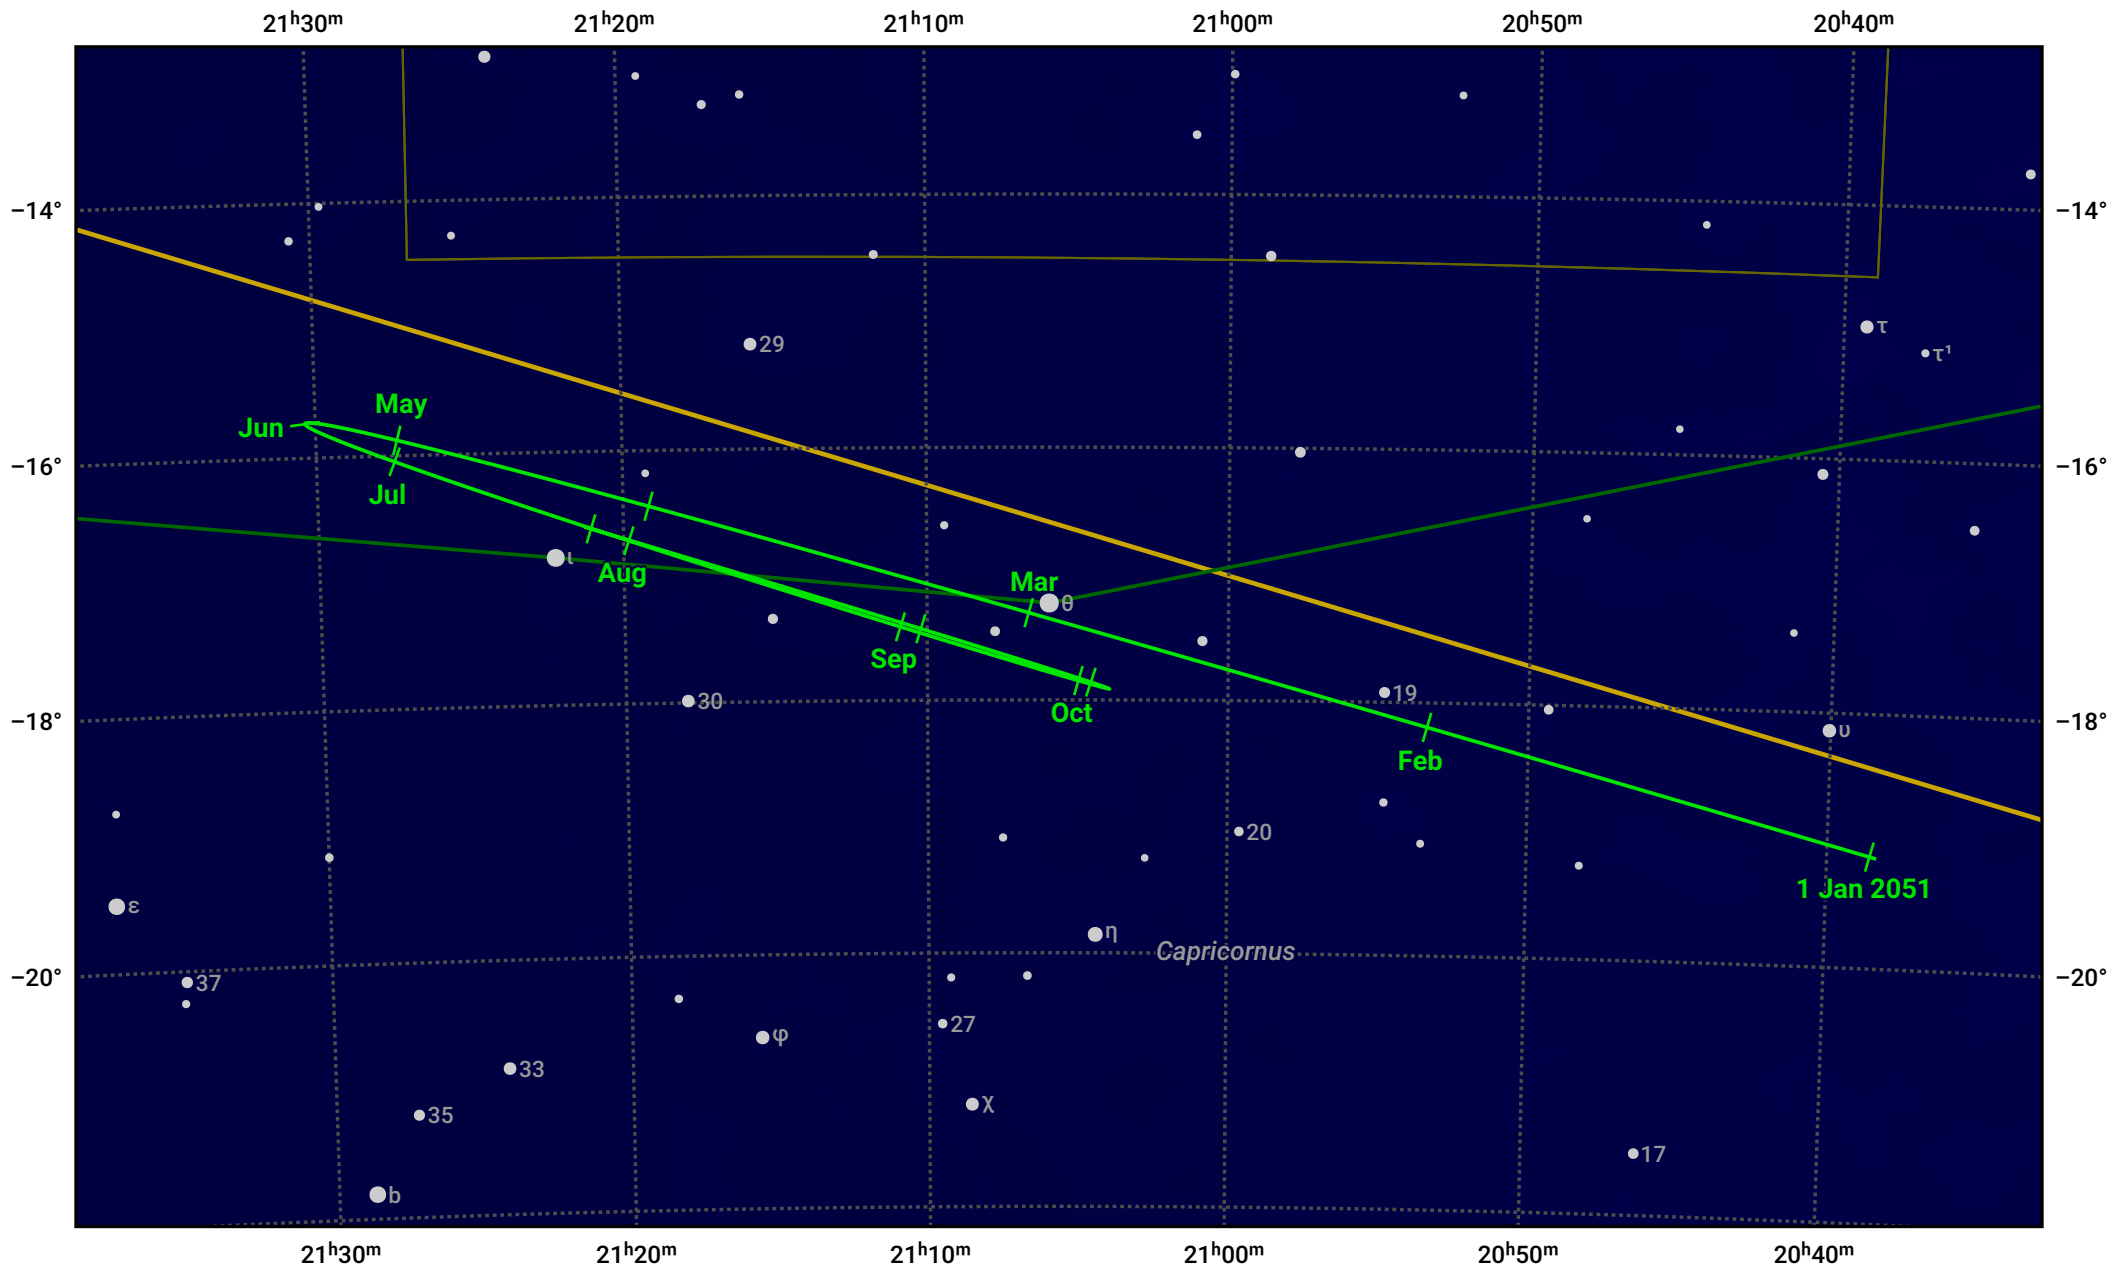

# The path of Saturn in 2051

© Dominic Ford 2011–2024. Date markers placed at midnight UTC. Downloaded from <https://in-the-sky.org>

Magnitude scale: • 7.0 • 6.0 • 5.0 ● 4.0

— Ecliptic Plane

- Galaxy
- Bright nebula
- Open cluster
- ⊕ Globular cluster

Date	Mag	Angular size
2051 Jan 1	0.6	15.4"
2051 Apr 1	0.6	15.9"
2051 Jul 1	0.3	18.3"
2051 Oct 1	0.3	18.0"
2052 Jan 1	0.6	15.7"