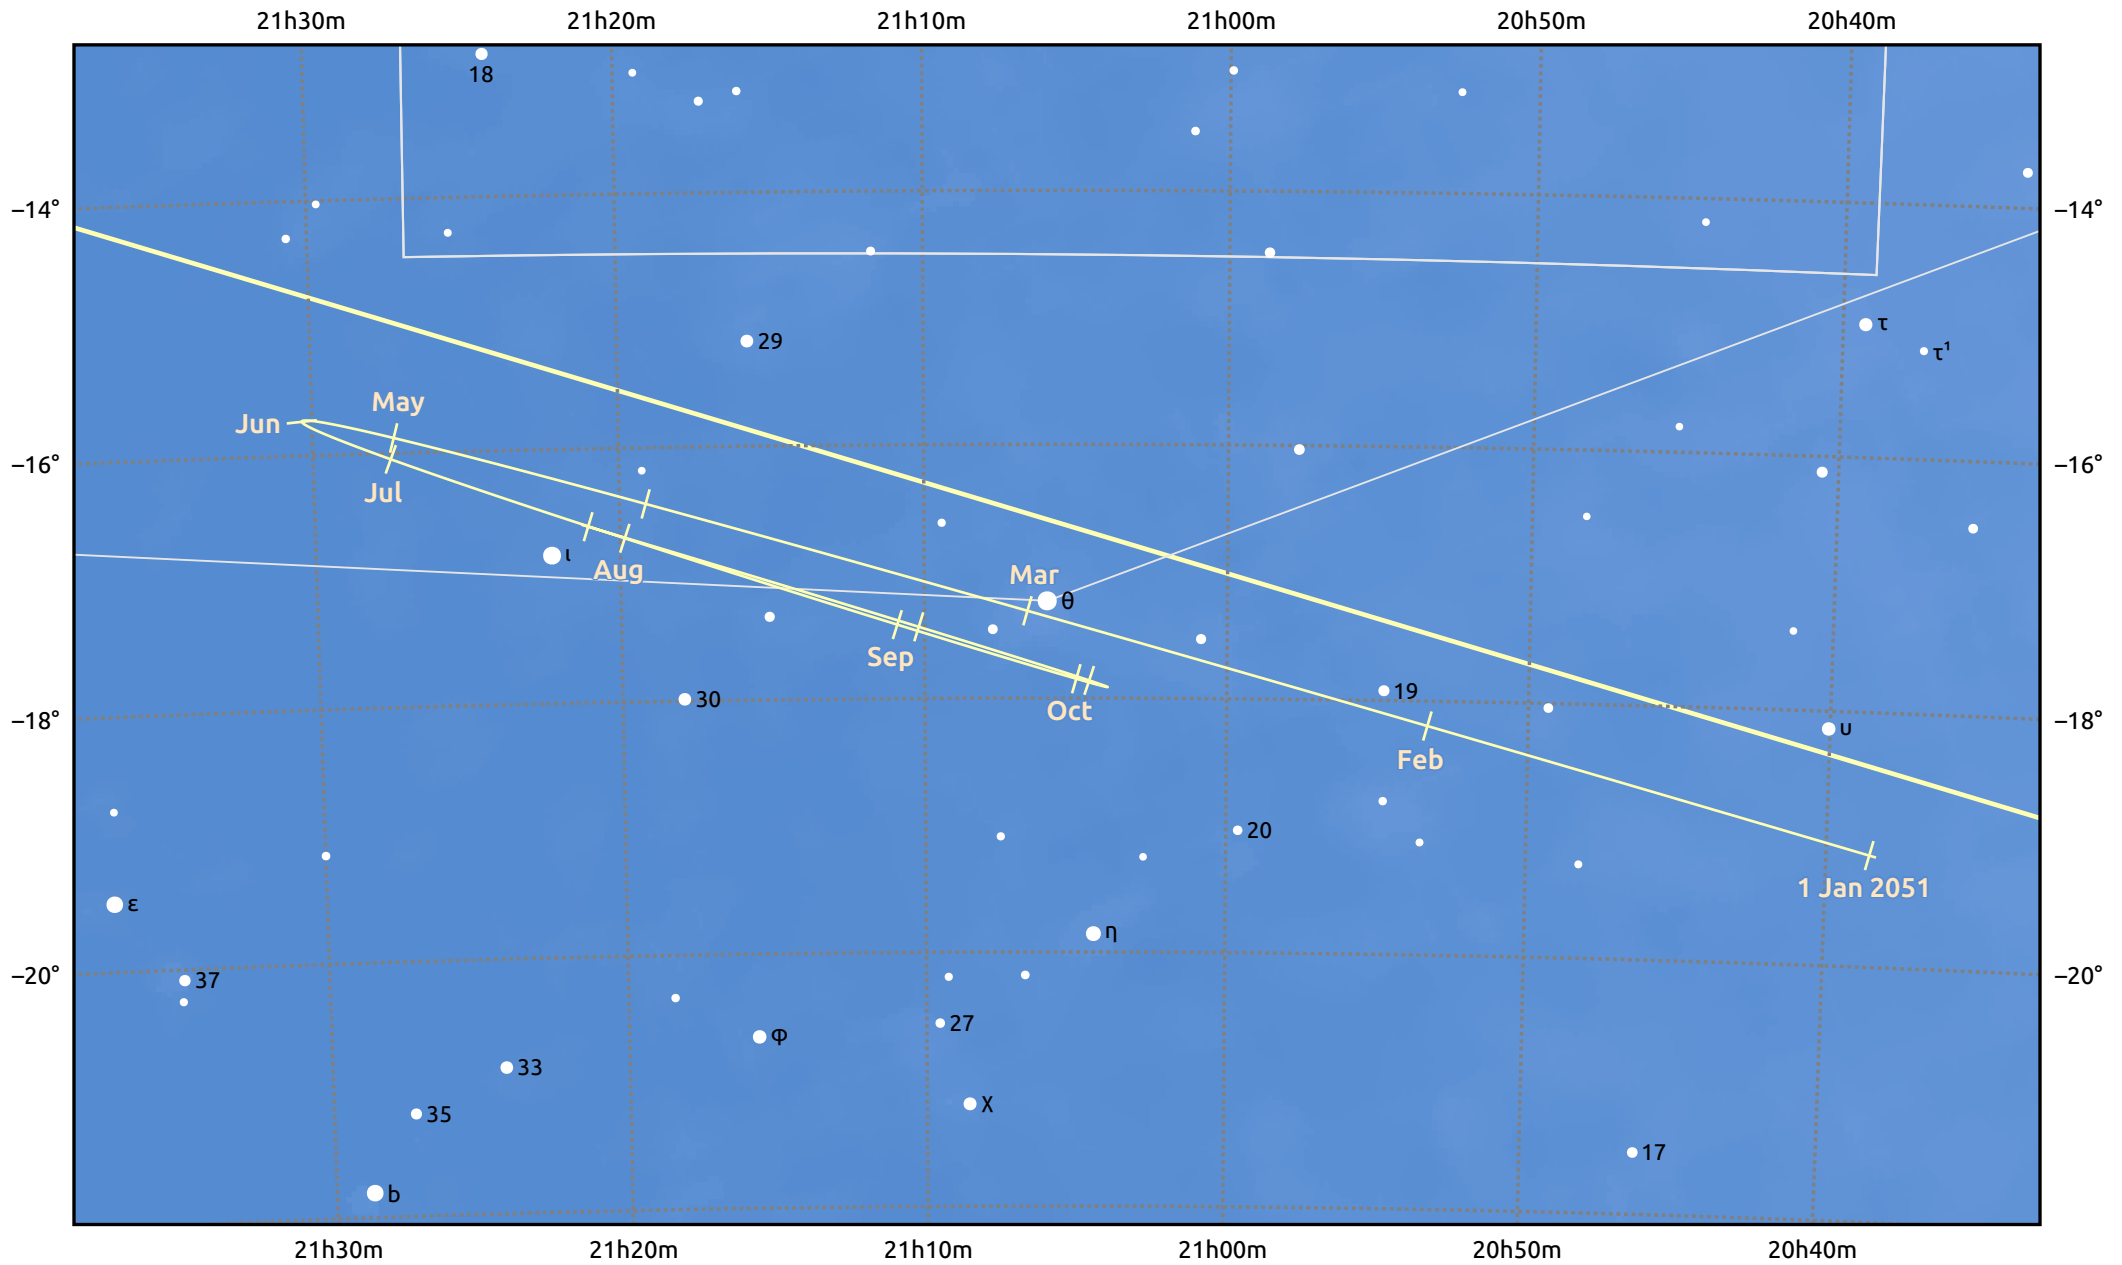

# The path of Saturn in 2051

© Dominic Ford 2011–2025. Date markers placed at midnight UTC. Downloaded from <https://in-the-sky.org>

Magnitude scale: • 7.0 • 6.0 • 5.0 ● 4.0

— Ecliptic Plane

Galaxy Bright nebula Open cluster Globular cluster Planetary nebula

Date	Mag	Angular size
2051 Jan 1	0.6	15.4"
2051 Apr 1	0.6	15.9"
2051 Jul 1	0.3	18.3"
2051 Oct 1	0.3	18.0"
2052 Jan 1	0.6	15.7"