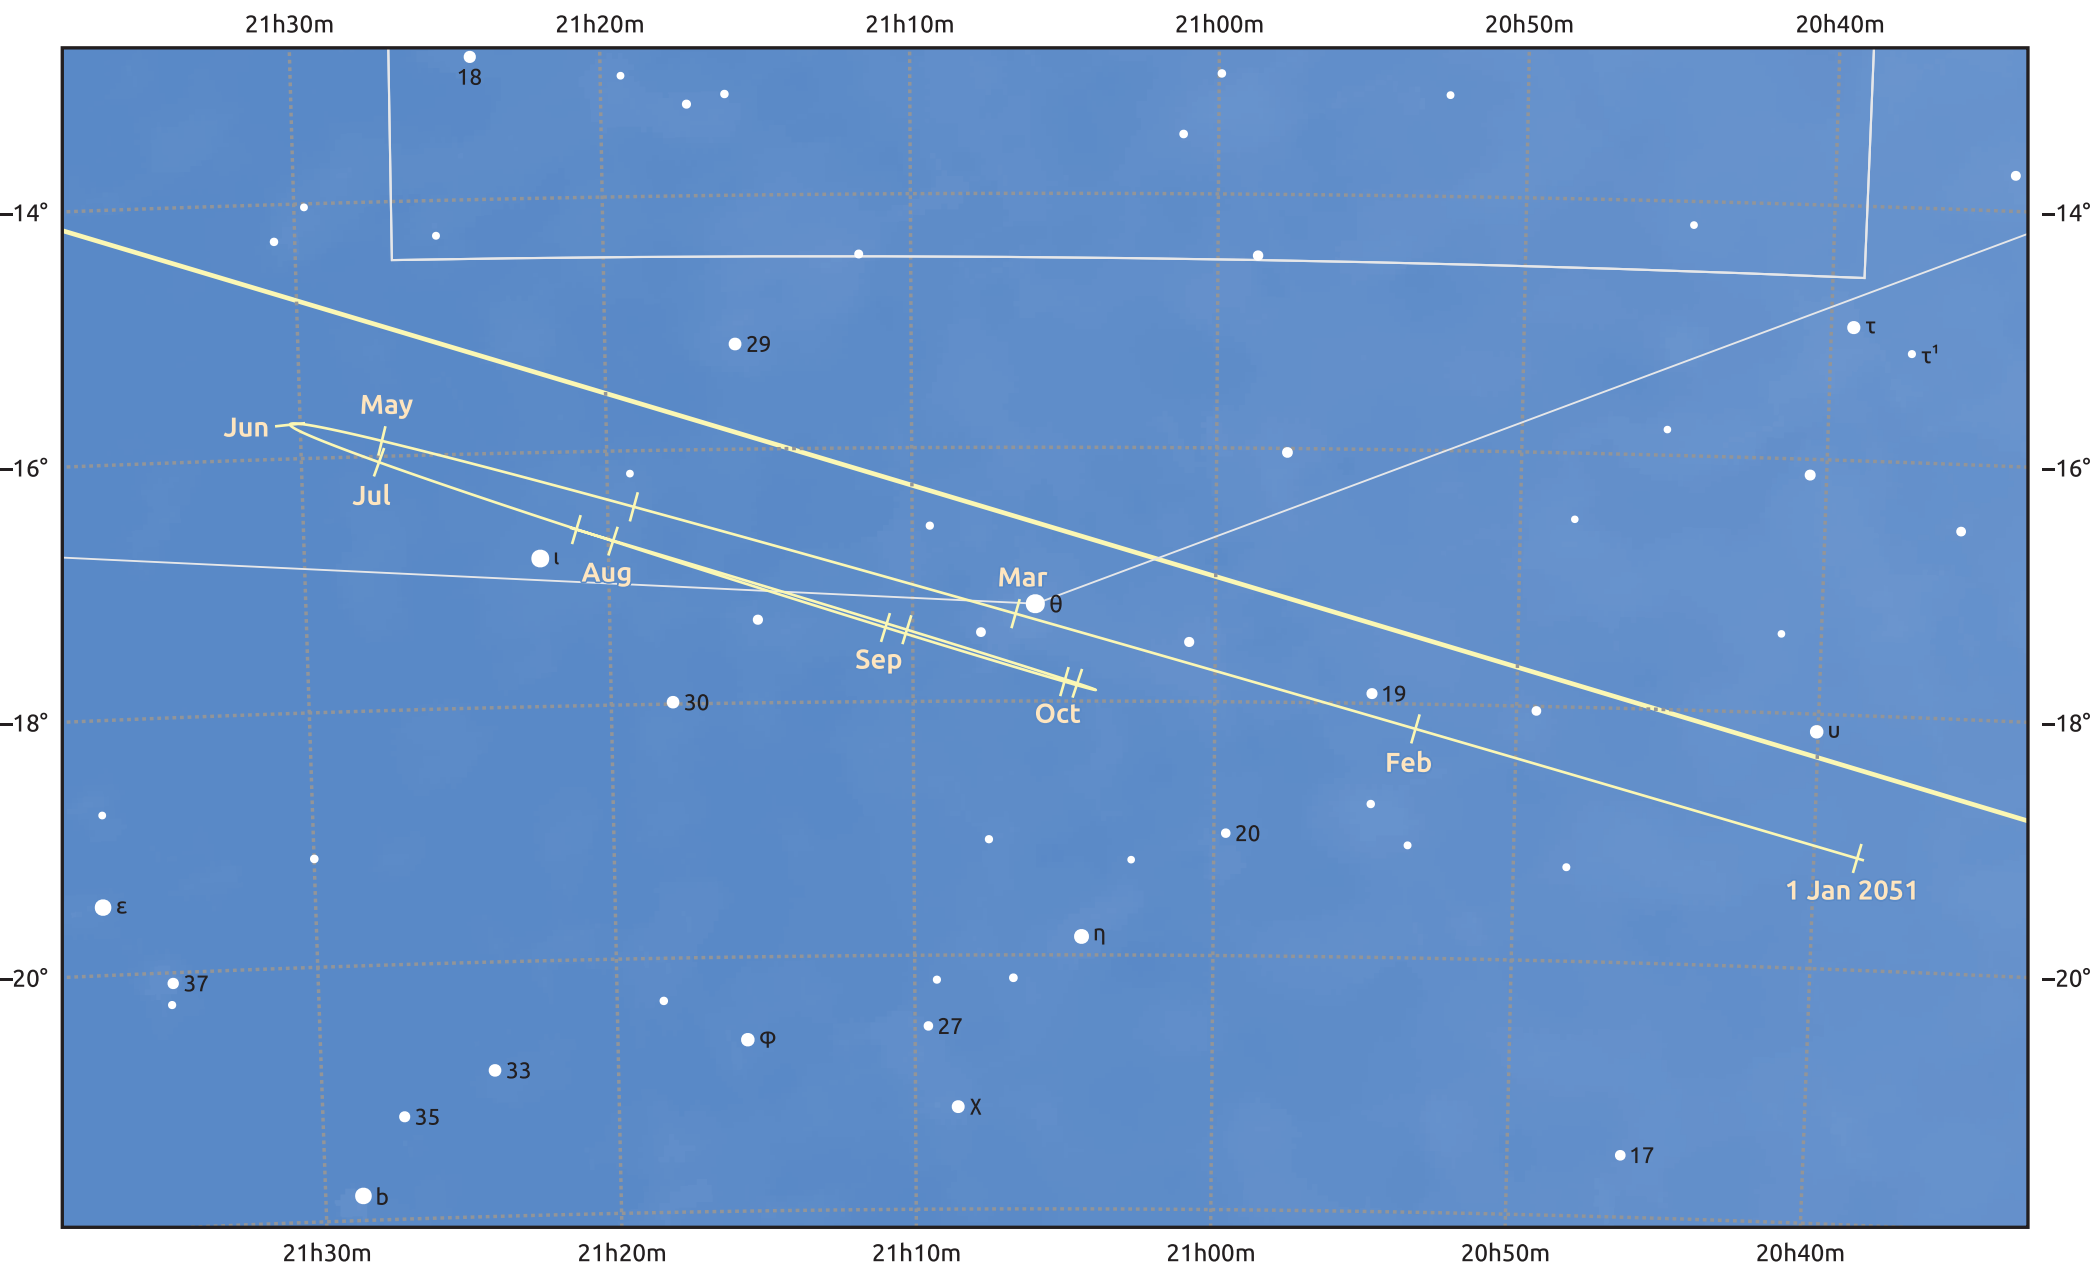

# The path of Saturn in 2051

© Dominic Ford 2011–2025. Date markers placed at midnight UTC. Downloaded from <https://in-the-sky.org>

Magnitude scale: • 7.0 • 6.0 ● 5.0 ● 4.0

— Ecliptic Plane

Galaxy Bright nebula Open cluster Globular cluster Planetary nebula

Date	Mag	Angular size
2051 Jan 1	0.6	15.4"
2051 Apr 1	0.6	15.9"
2051 Jul 1	0.3	18.3"
2051 Oct 1	0.3	18.0"
2052 Jan 1	0.6	15.7"