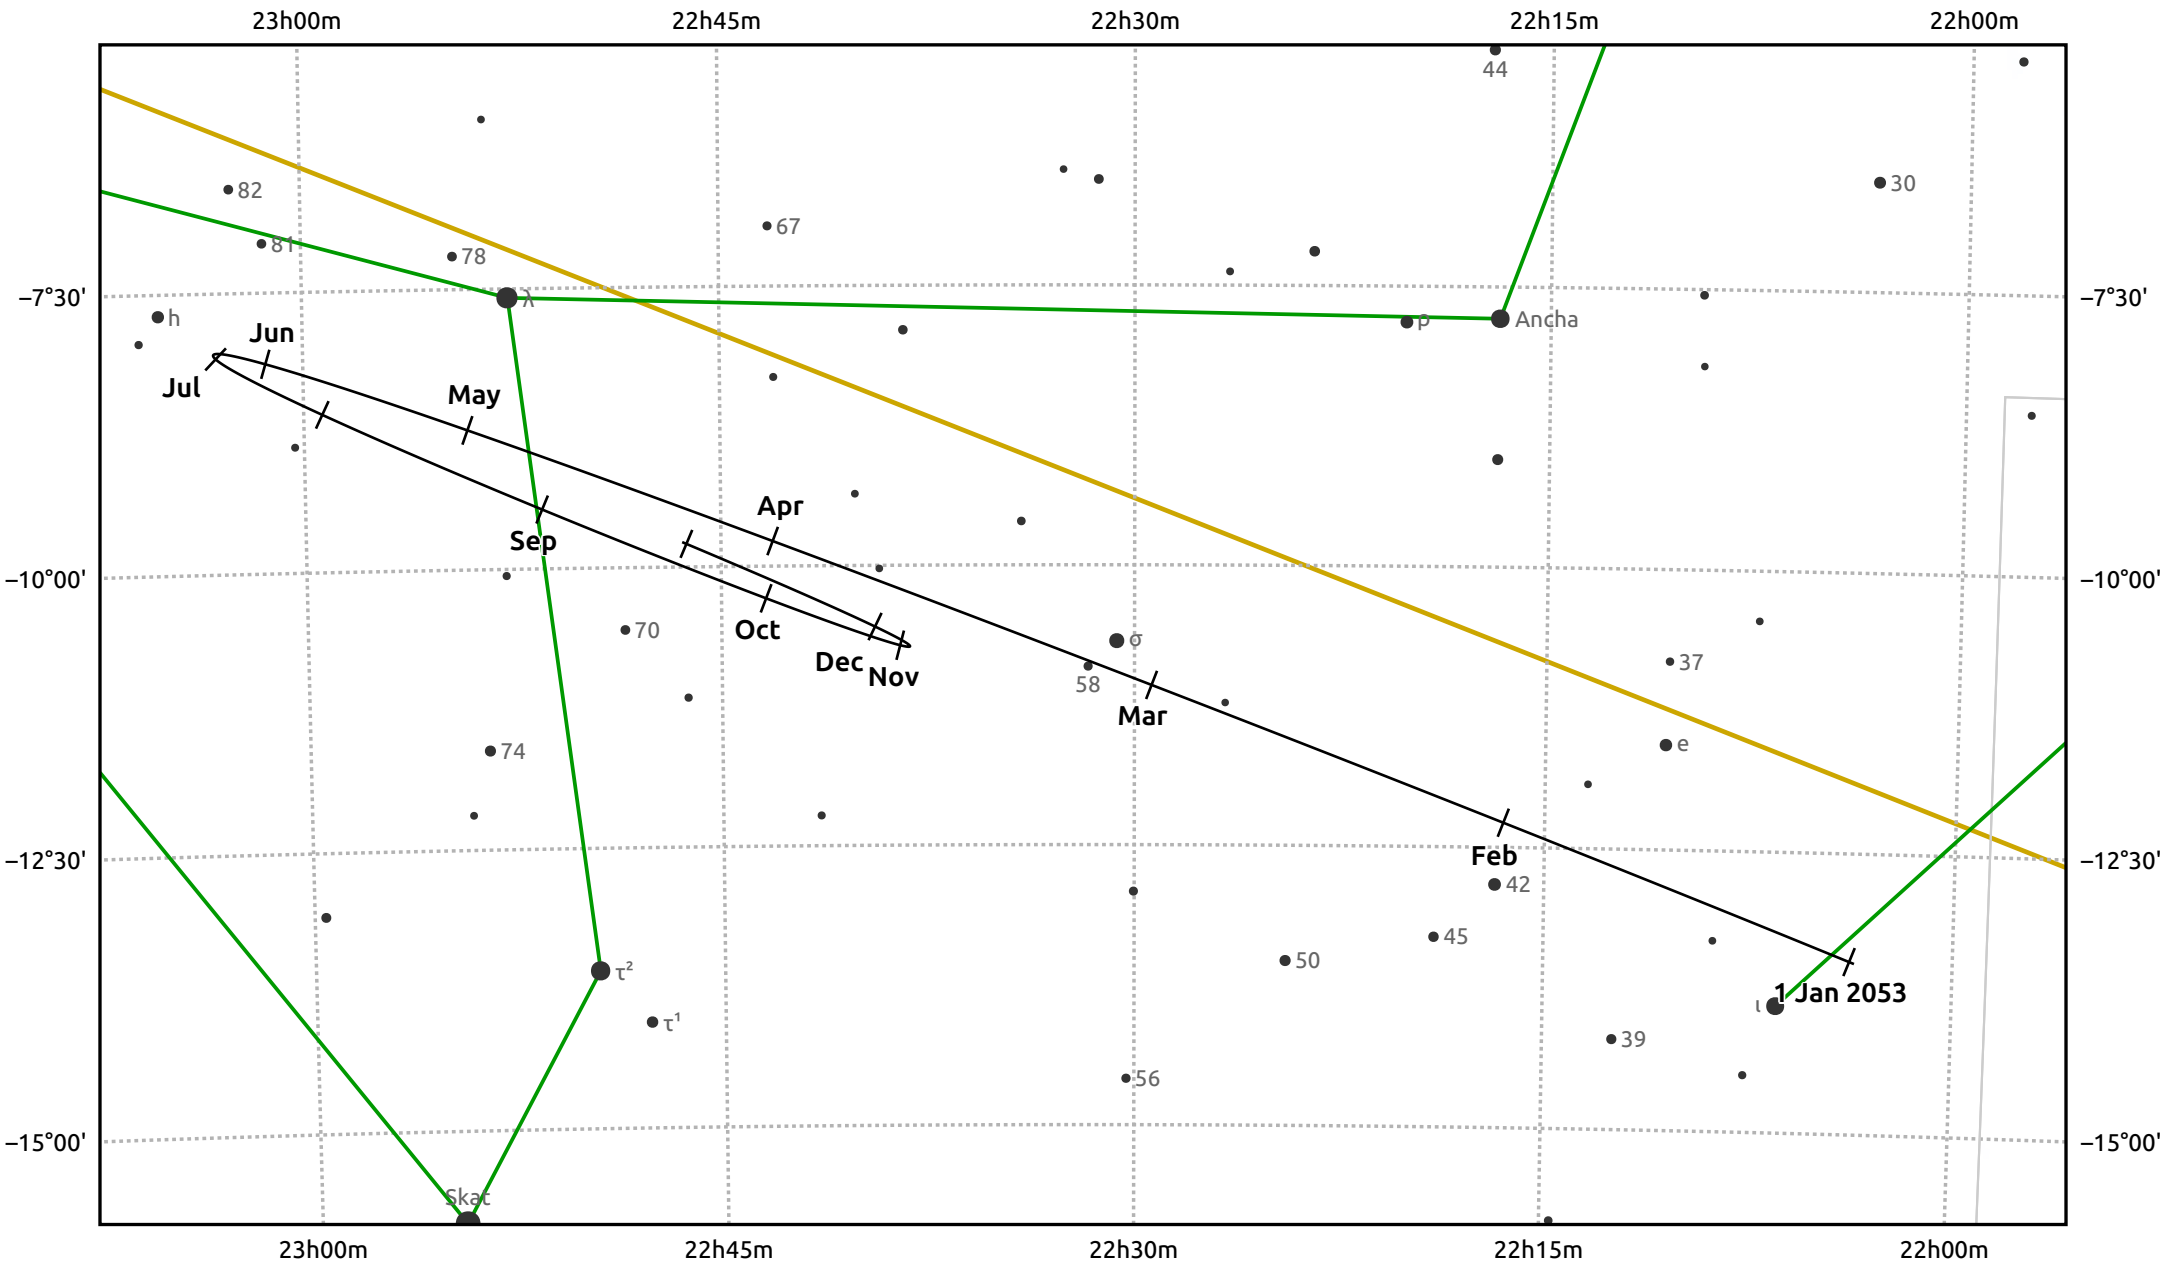

# The path of Saturn in 2053

© Dominic Ford 2011–2025. Date markers placed at midnight UTC. Downloaded from <https://in-the-sky.org>

Magnitude scale: • 7.0 • 6.0 • 5.0 • 4.0 ● 3.0

— Ecliptic Plane

● Galaxy   
 ■ Bright nebula   
 ● Open cluster   
 ⊕ Globular cluster   
 + Planetary nebula

Date	Mag	Angular size
2053 Jan 1	0.7	16.0"
2053 Apr 1	0.9	15.7"
2053 Jul 1	0.7	18.0"
2053 Oct 1	0.5	18.9"
2054 Jan 1	0.8	16.4"