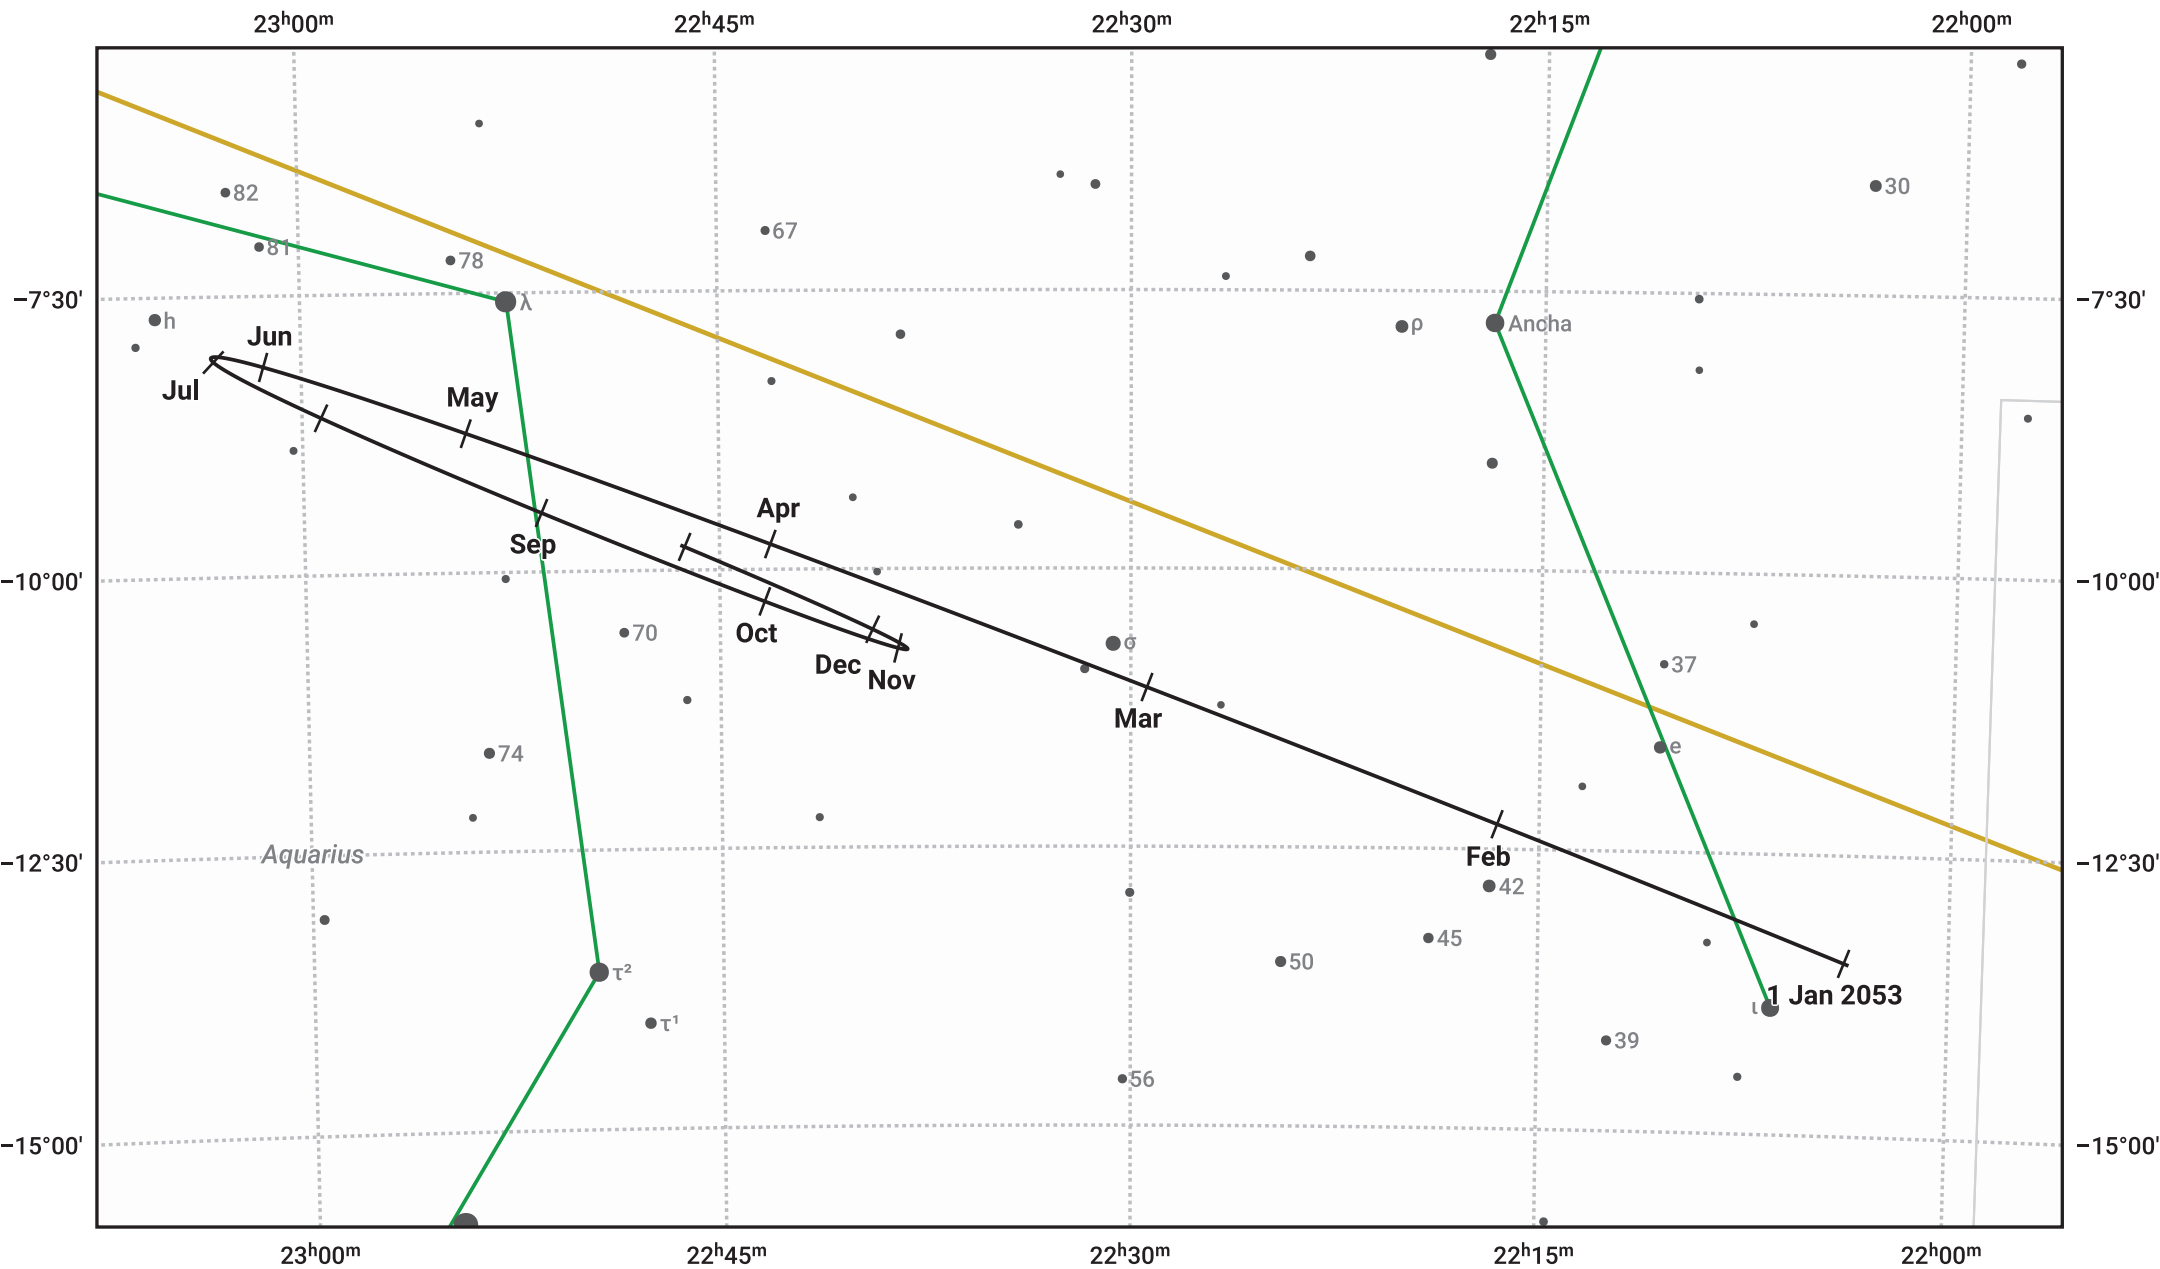

# The path of Saturn in 2053

© Dominic Ford 2011–2024. Date markers placed at midnight UTC. Downloaded from <https://in-the-sky.org>

Magnitude scale: • 7.0 • 6.0 • 5.0 ● 4.0 ● 3.0

— Ecliptic Plane

- Galaxy
- Bright nebula
- Open cluster
- ⊕ Globular cluster

Date	Mag	Angular size
2053 Jan 1	0.7	16.0"
2053 Apr 1	0.9	15.7"
2053 Jul 1	0.7	18.0"
2053 Oct 1	0.5	18.9"
2054 Jan 1	0.8	16.4"