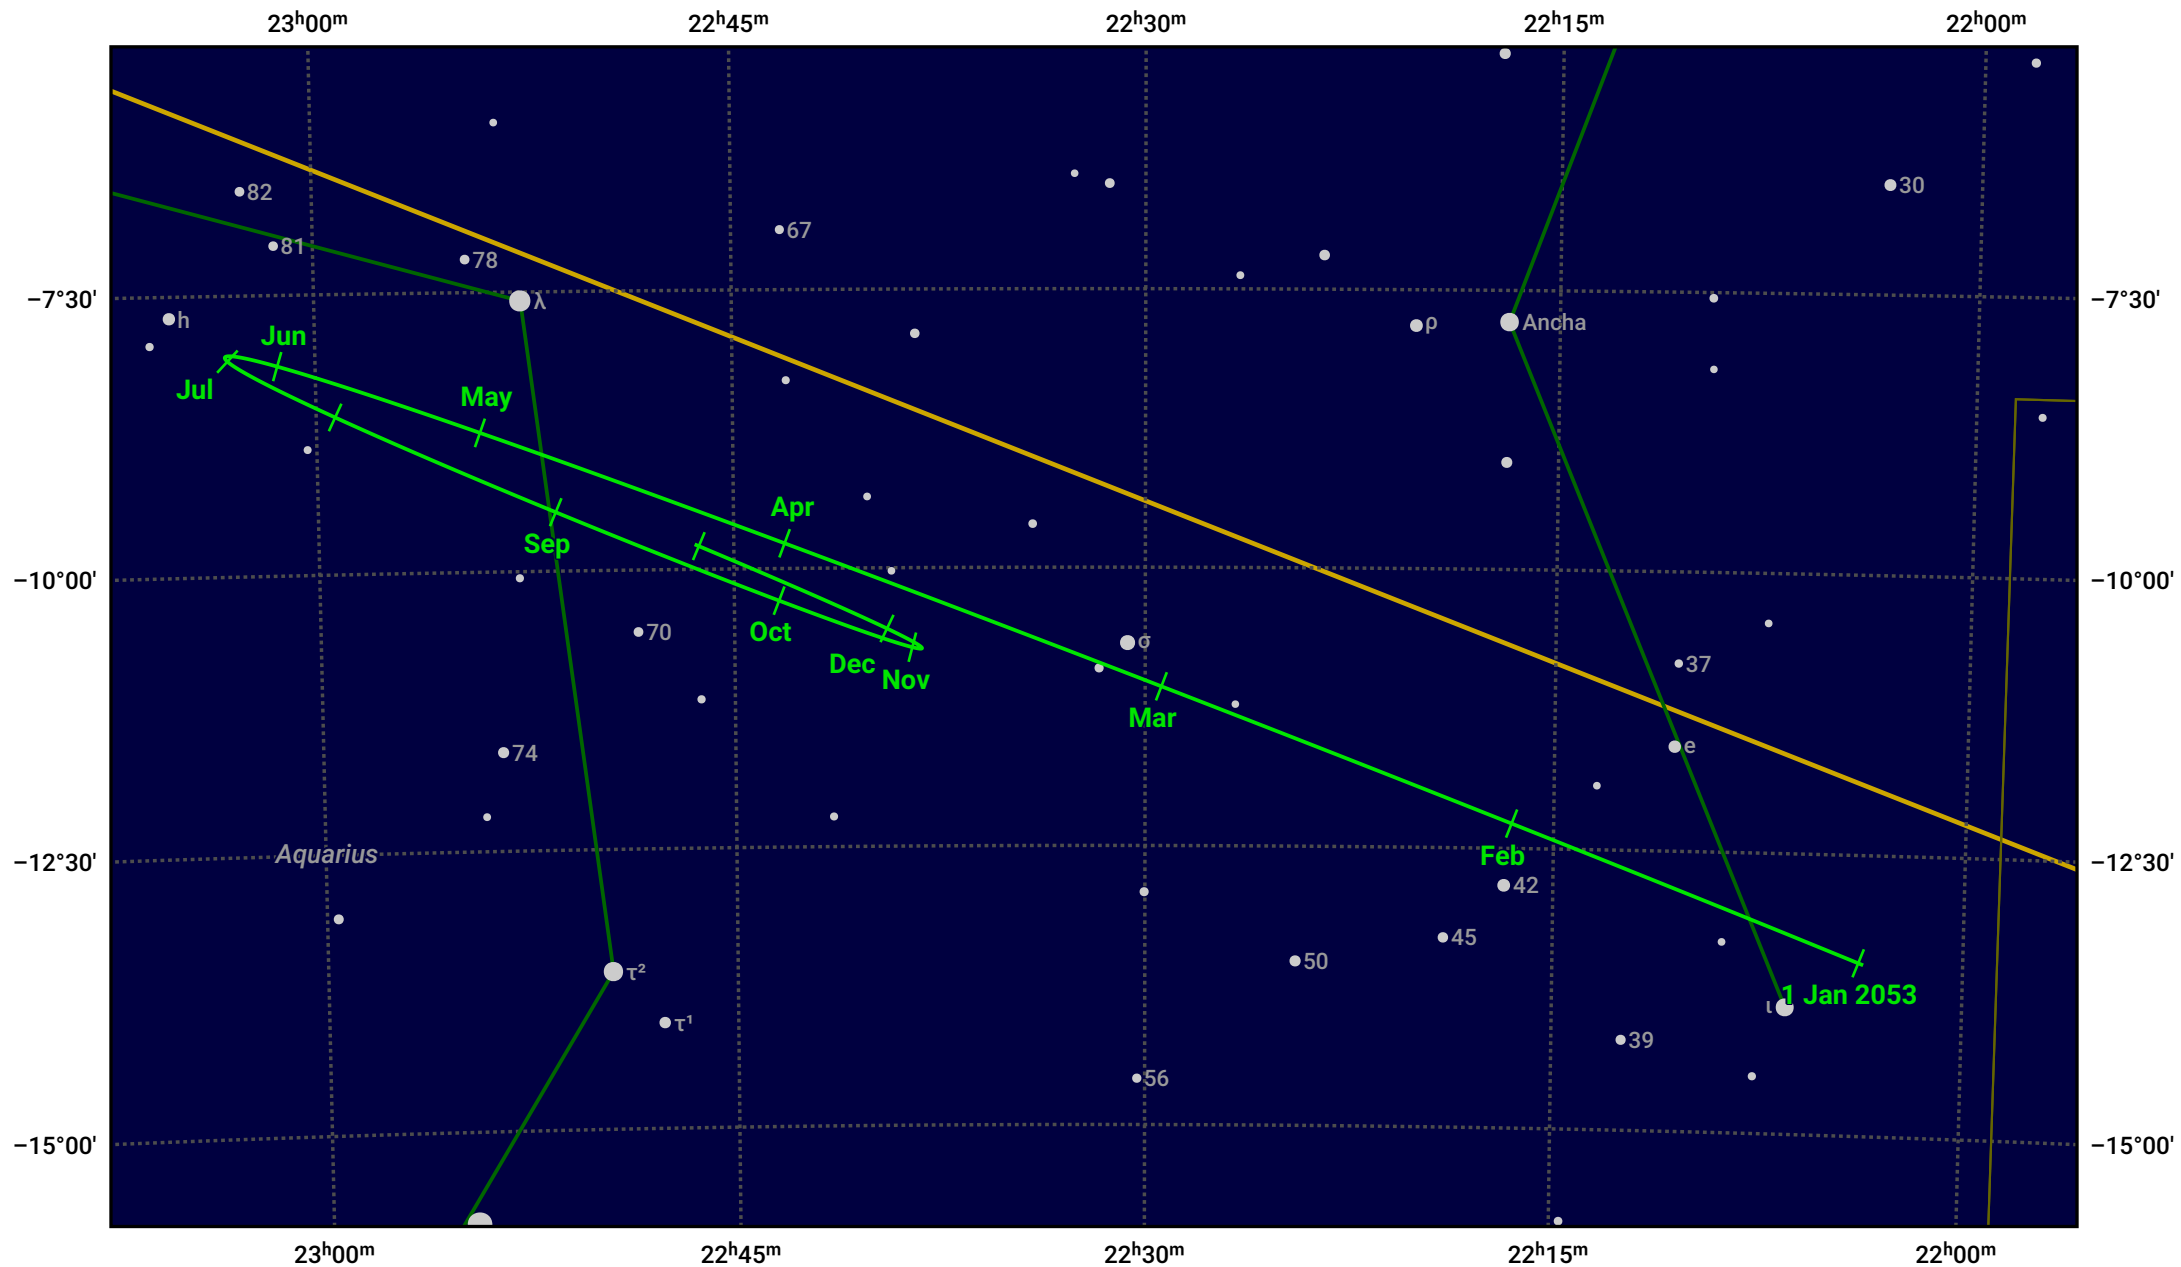

# The path of Saturn in 2053

© Dominic Ford 2011–2024. Date markers placed at midnight UTC. Downloaded from <https://in-the-sky.org>

Magnitude scale: • 7.0 • 6.0 • 5.0 • 4.0 ● 3.0

— Ecliptic Plane

● Galaxy   
 ■ Bright nebula   
 ● Open cluster   
 ⊕ Globular cluster

Date	Mag	Angular size
2053 Jan 1	0.7	16.0"
2053 Apr 1	0.9	15.7"
2053 Jul 1	0.7	18.0"
2053 Oct 1	0.5	18.9"
2054 Jan 1	0.8	16.4"