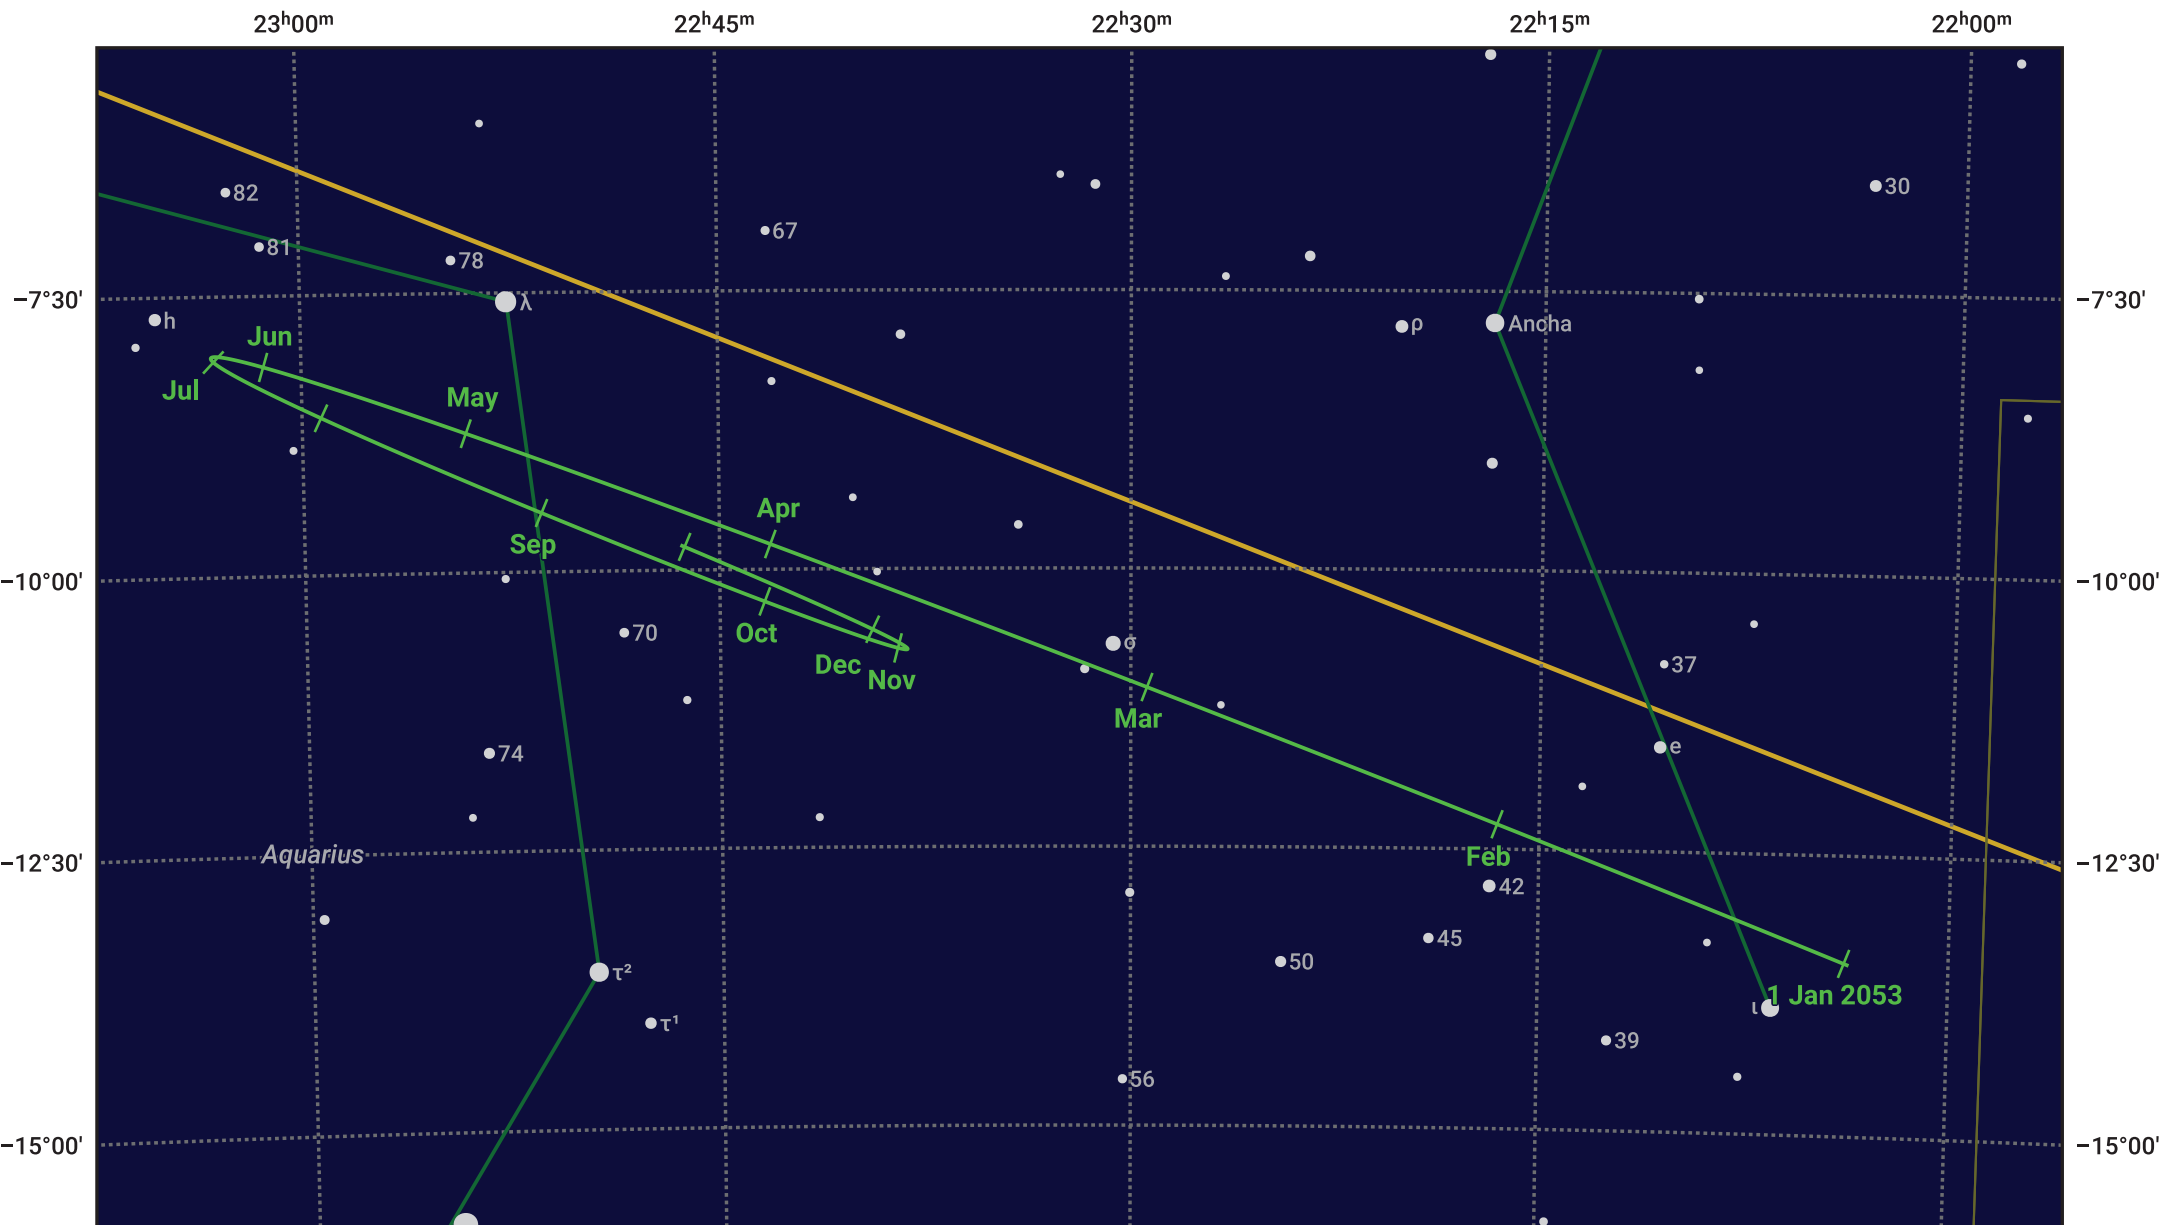

The path of Saturn in 2053

© Dominic Ford 2011–2024. Date markers placed at midnight UTC. Downloaded from <https://in-the-sky.org>

Magnitude scale: • 7.0 • 6.0 • 5.0 ● 4.0 ● 3.0

— Ecliptic Plane

- Galaxy
- Bright nebula
- Open cluster
- Globular cluster

Date	Mag	Angular size
2053 Jan 1	0.7	16.0"
2053 Apr 1	0.9	15.7"
2053 Jul 1	0.7	18.0"
2053 Oct 1	0.5	18.9"
2054 Jan 1	0.8	16.4"