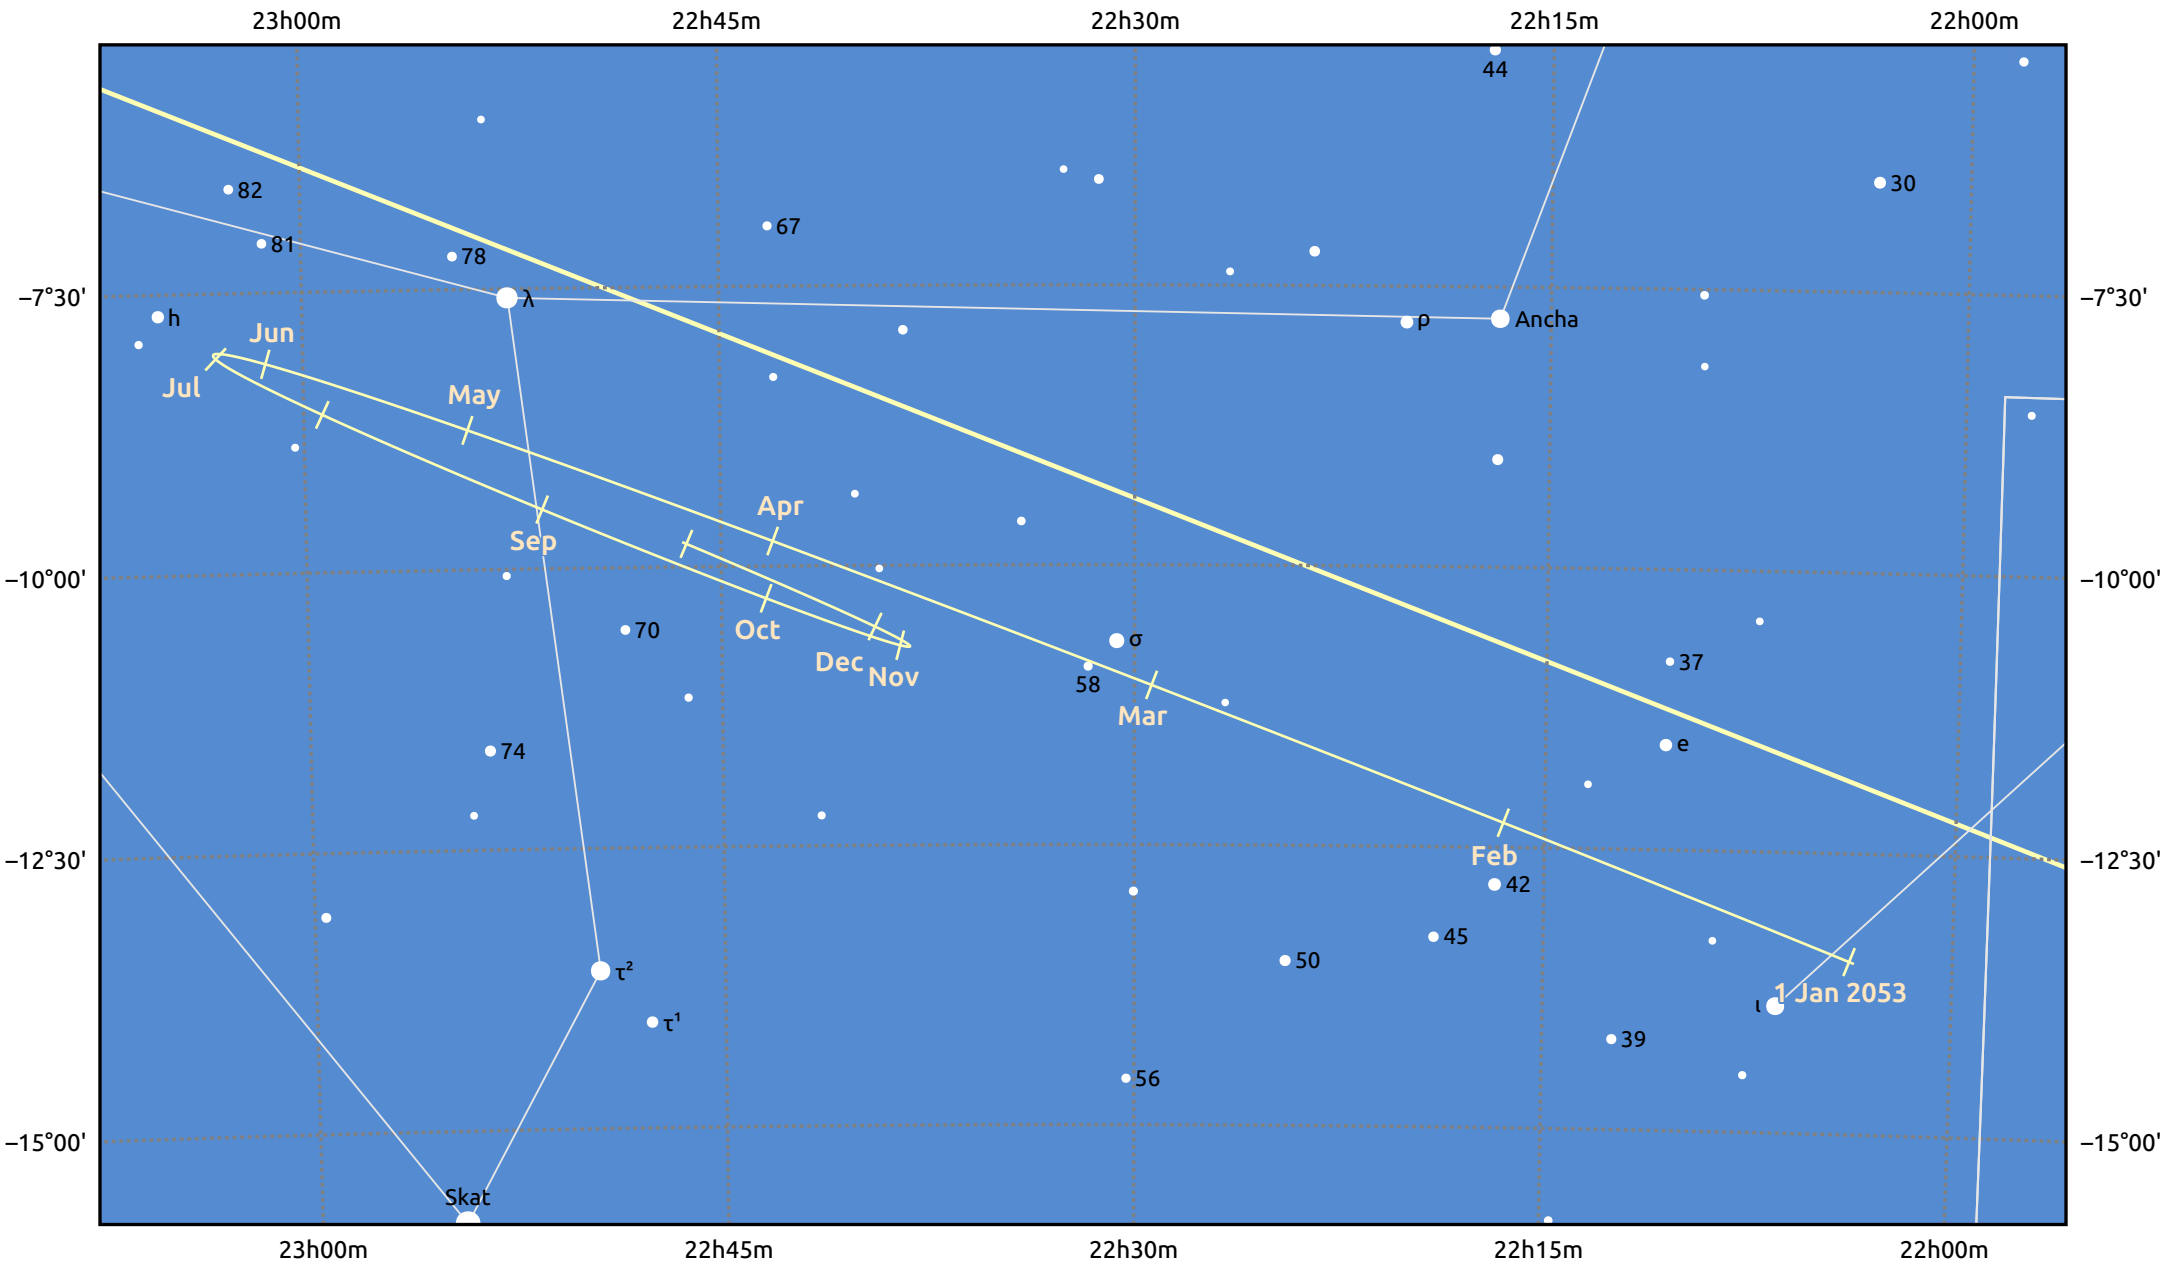

The path of Saturn in 2053

© Dominic Ford 2011–2025. Date markers placed at midnight UTC. Downloaded from <https://in-the-sky.org>

Magnitude scale: • 7.0 • 6.0 • 5.0 • 4.0 ● 3.0

— Ecliptic Plane

Galaxy Bright nebula Open cluster Globular cluster Planetary nebula

Date	Mag	Angular size
2053 Jan 1	0.7	16.0"
2053 Apr 1	0.9	15.7"
2053 Jul 1	0.7	18.0"
2053 Oct 1	0.5	18.9"
2054 Jan 1	0.8	16.4"