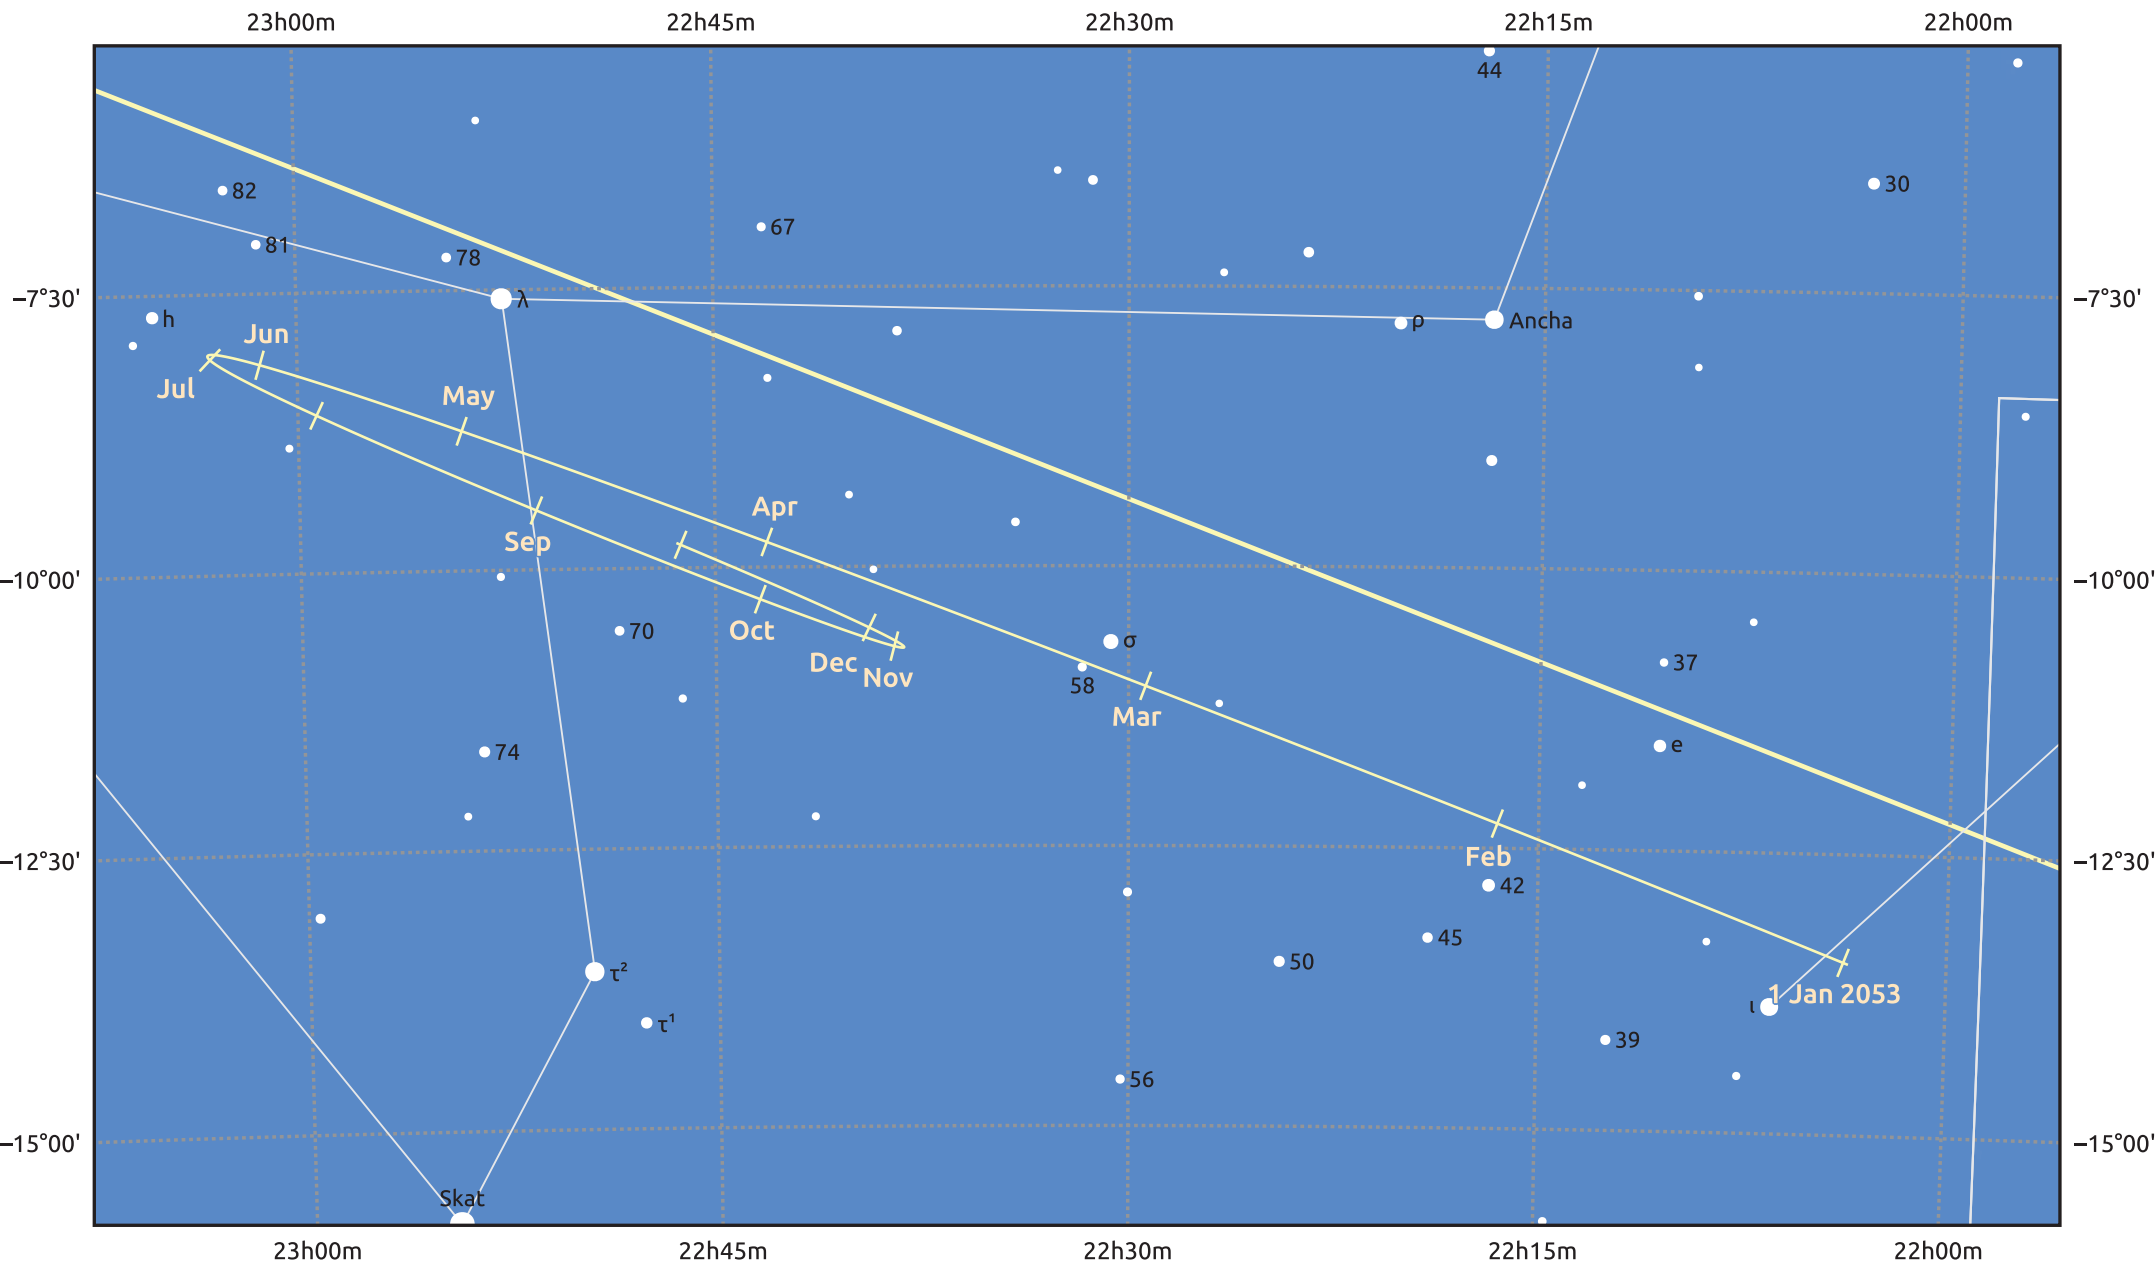

The path of Saturn in 2053

© Dominic Ford 2011–2025. Date markers placed at midnight UTC. Downloaded from <https://in-the-sky.org>

Magnitude scale: • 7.0 • 6.0 • 5.0 • 4.0 ● 3.0

— Ecliptic Plane

Galaxy Bright nebula Open cluster Globular cluster Planetary nebula

Date	Mag	Angular size
2053 Jan 1	0.7	16.0"
2053 Apr 1	0.9	15.7"
2053 Jul 1	0.7	18.0"
2053 Oct 1	0.5	18.9"
2054 Jan 1	0.8	16.4"