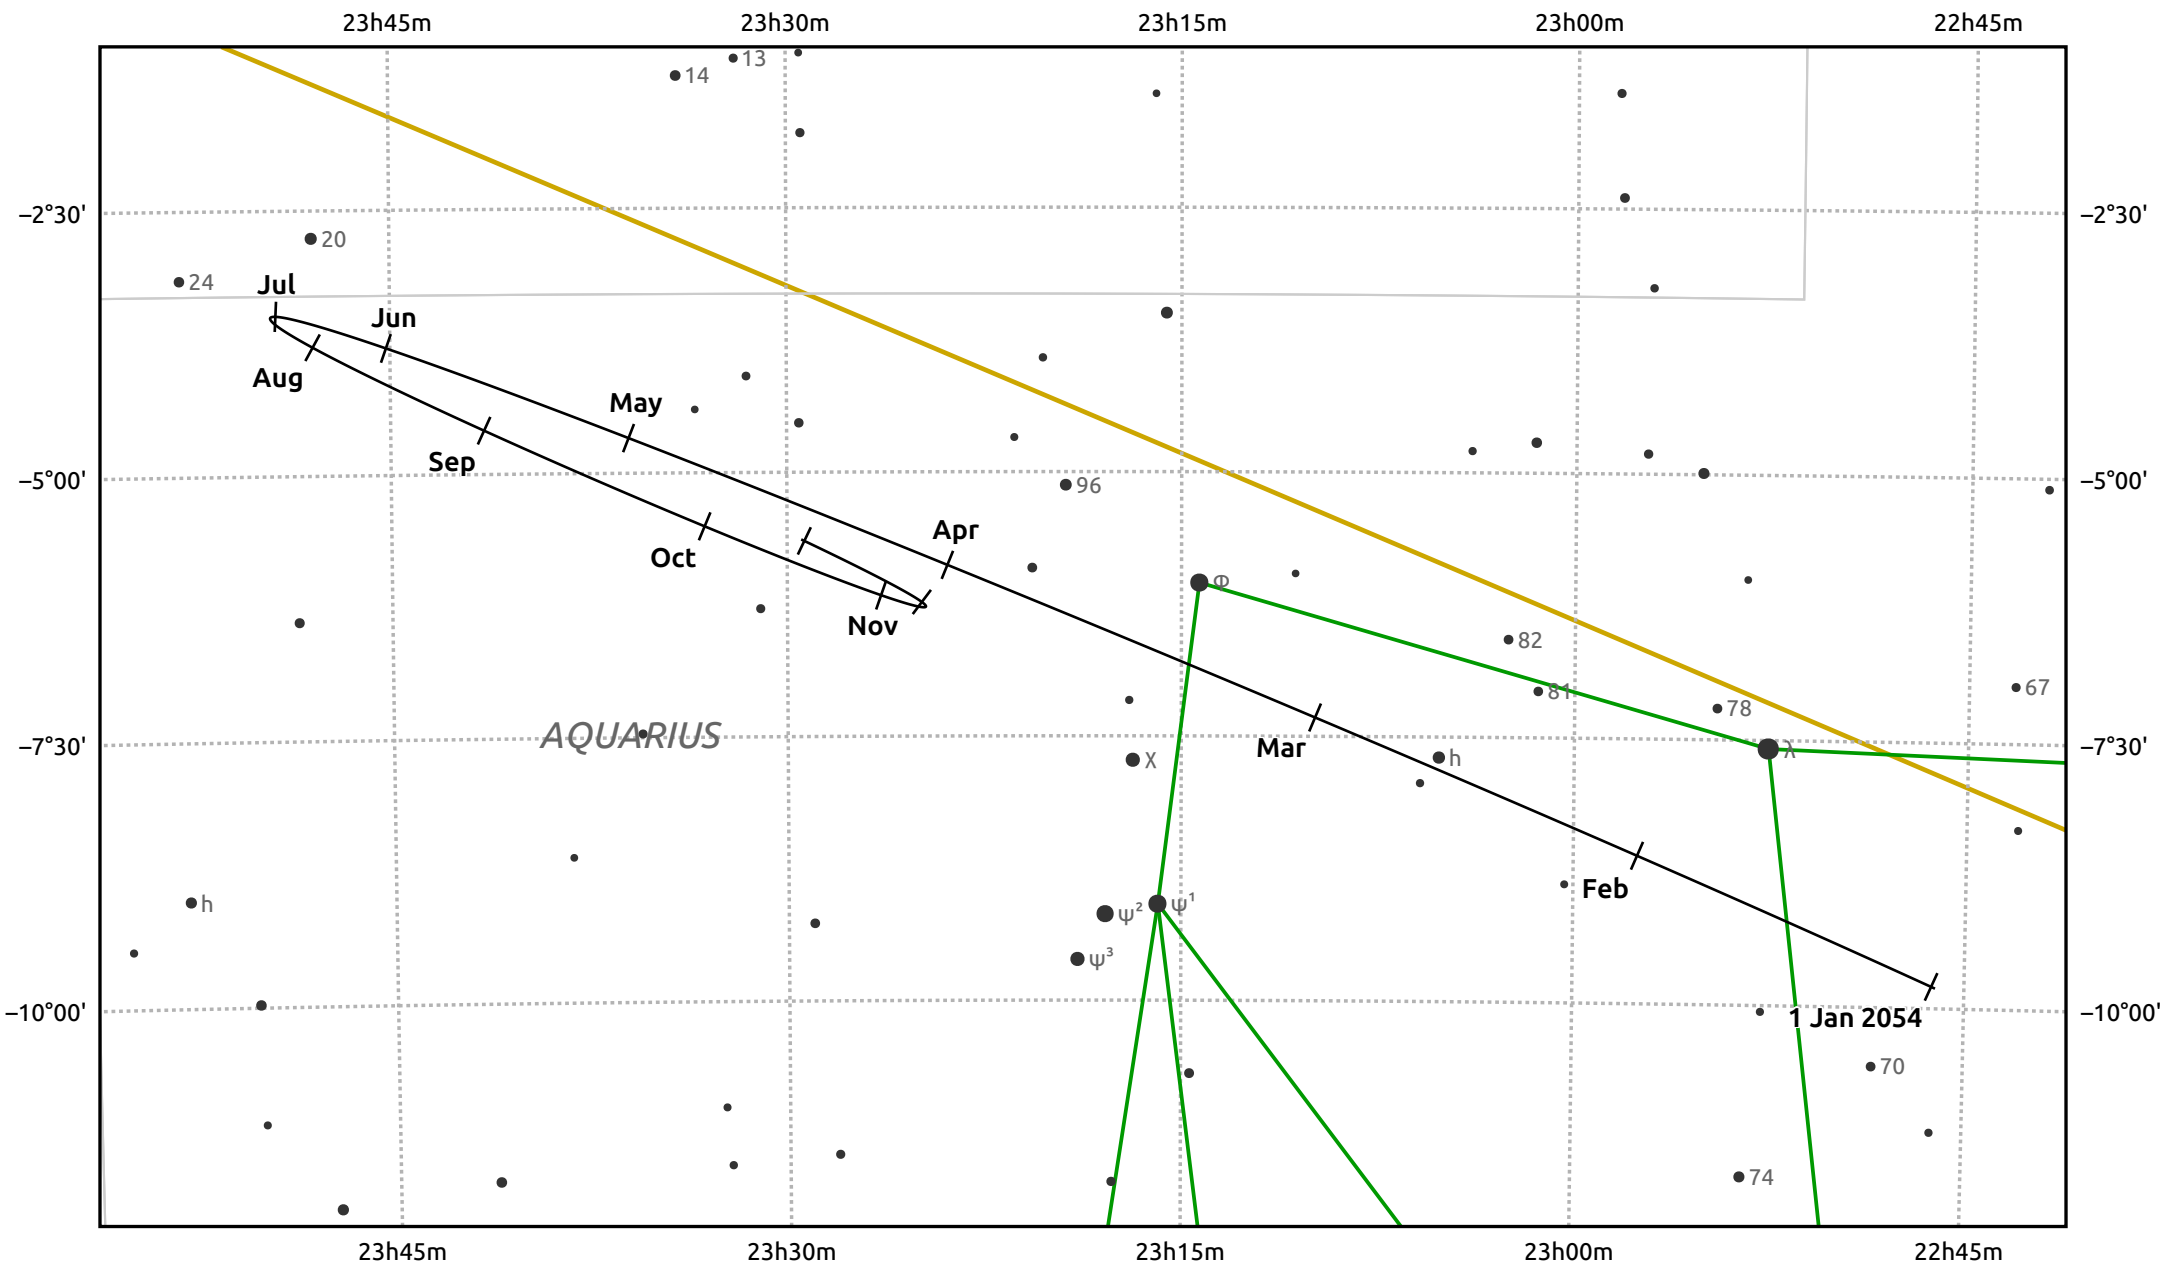

# The path of Saturn in 2054

© Dominic Ford 2011–2025. Date markers placed at midnight UTC. Downloaded from <https://in-the-sky.org>

Magnitude scale: ● 7.0 ● 6.0 ● 5.0 ● 4.0 ● 3.0

— Ecliptic Plane

● Galaxy   
 ■ Bright nebula   
 ● Open cluster   
 ⊕ Globular cluster   
 ⊕ Planetary nebula

Date	Mag	Angular size
2054 Jan 1	0.8	16.4"
2054 Apr 1	1.1	15.7"
2054 Jul 1	0.9	17.8"
2054 Oct 1	0.7	19.3"
2055 Jan 1	1.0	16.9"