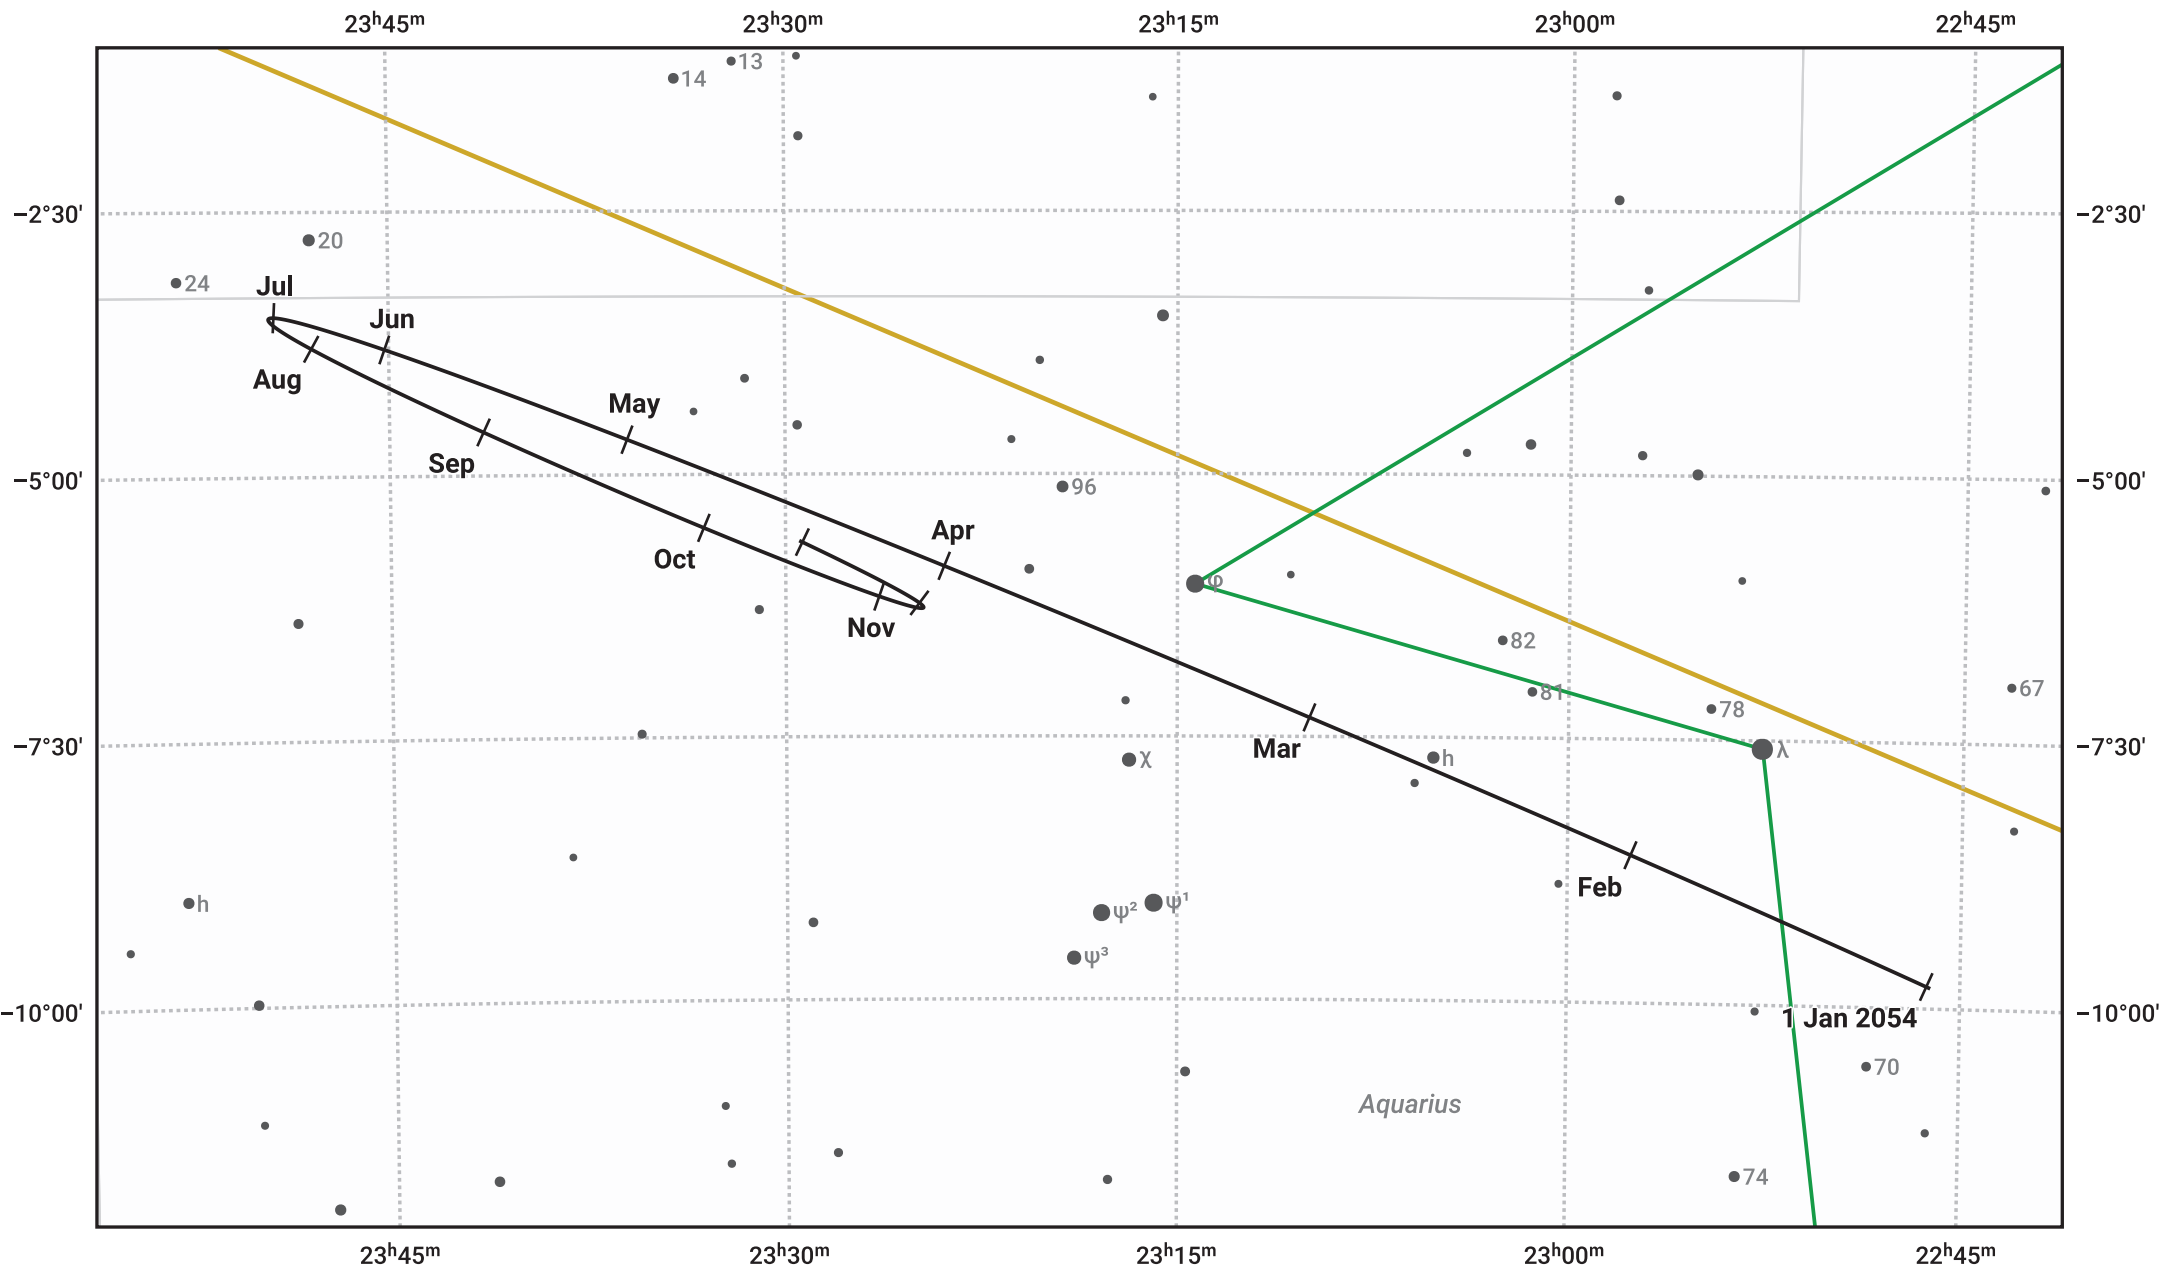

The path of Saturn in 2054

© Dominic Ford 2011–2024. Date markers placed at midnight UTC. Downloaded from <https://in-the-sky.org>

Magnitude scale: • 7.0 • 6.0 • 5.0 ● 4.0 ●● 3.0

— Ecliptic Plane

- Galaxy
- Bright nebula
- Open cluster
- ⊕ Globular cluster

Date	Mag	Angular size
2054 Jan 1	0.8	16.4"
2054 Apr 1	1.1	15.7"
2054 Jul 1	0.9	17.8"
2054 Oct 1	0.7	19.3"
2055 Jan 1	1.0	16.9"