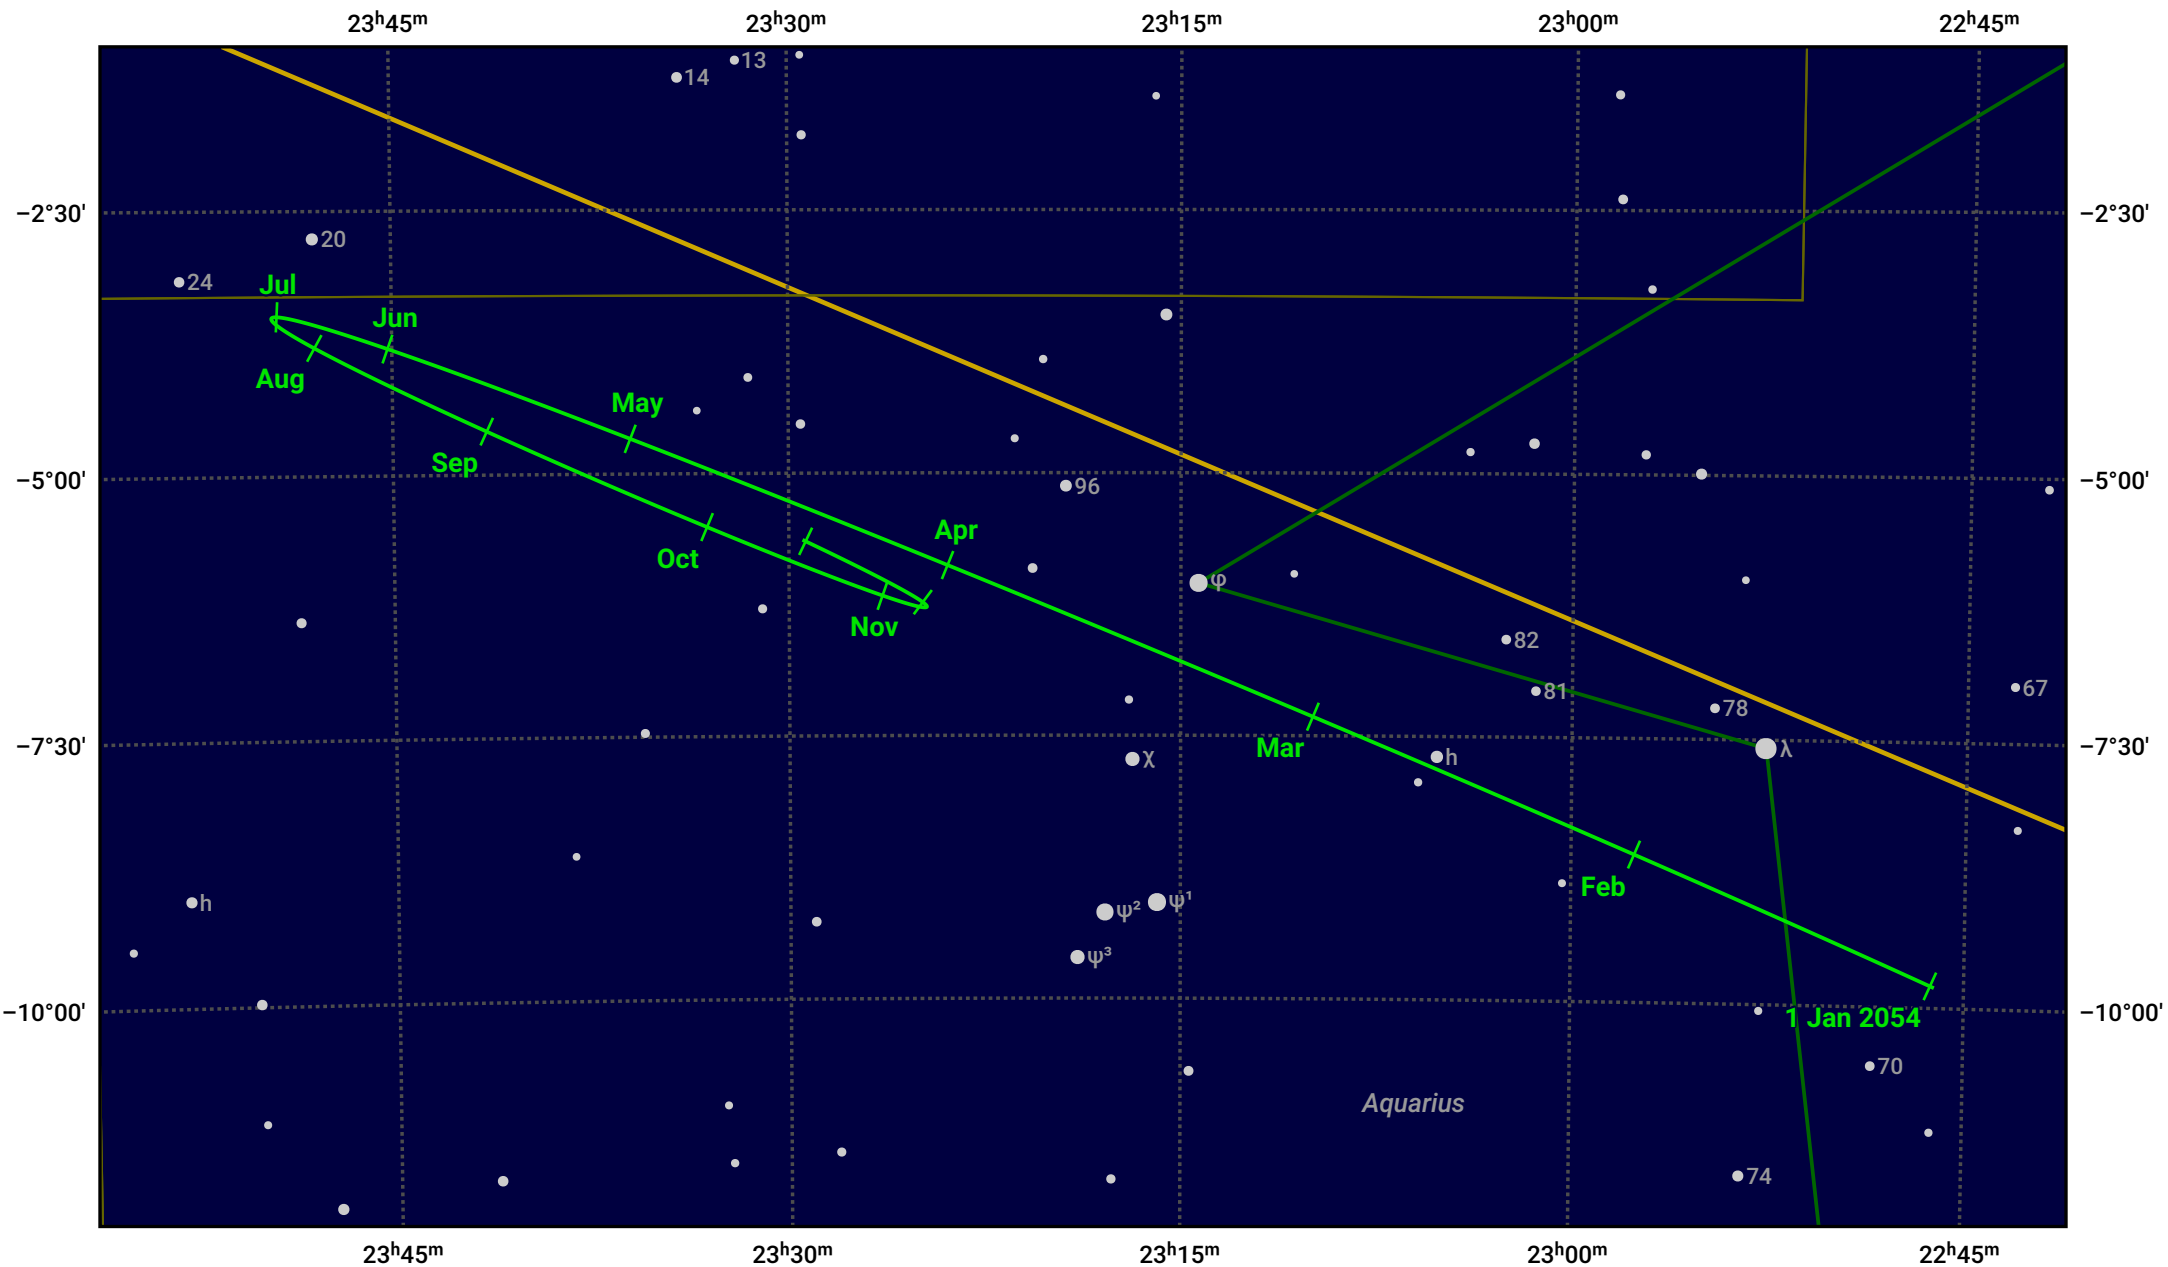

# The path of Saturn in 2054

© Dominic Ford 2011–2024. Date markers placed at midnight UTC. Downloaded from <https://in-the-sky.org>

Magnitude scale: • 7.0 • 6.0 • 5.0 • 4.0 ● 3.0

— Ecliptic Plane

● Galaxy ■ Bright nebula ● Open cluster ● Globular cluster

Date	Mag	Angular size
2054 Jan 1	0.8	16.4"
2054 Apr 1	1.1	15.7"
2054 Jul 1	0.9	17.8"
2054 Oct 1	0.7	19.3"
2055 Jan 1	1.0	16.9"