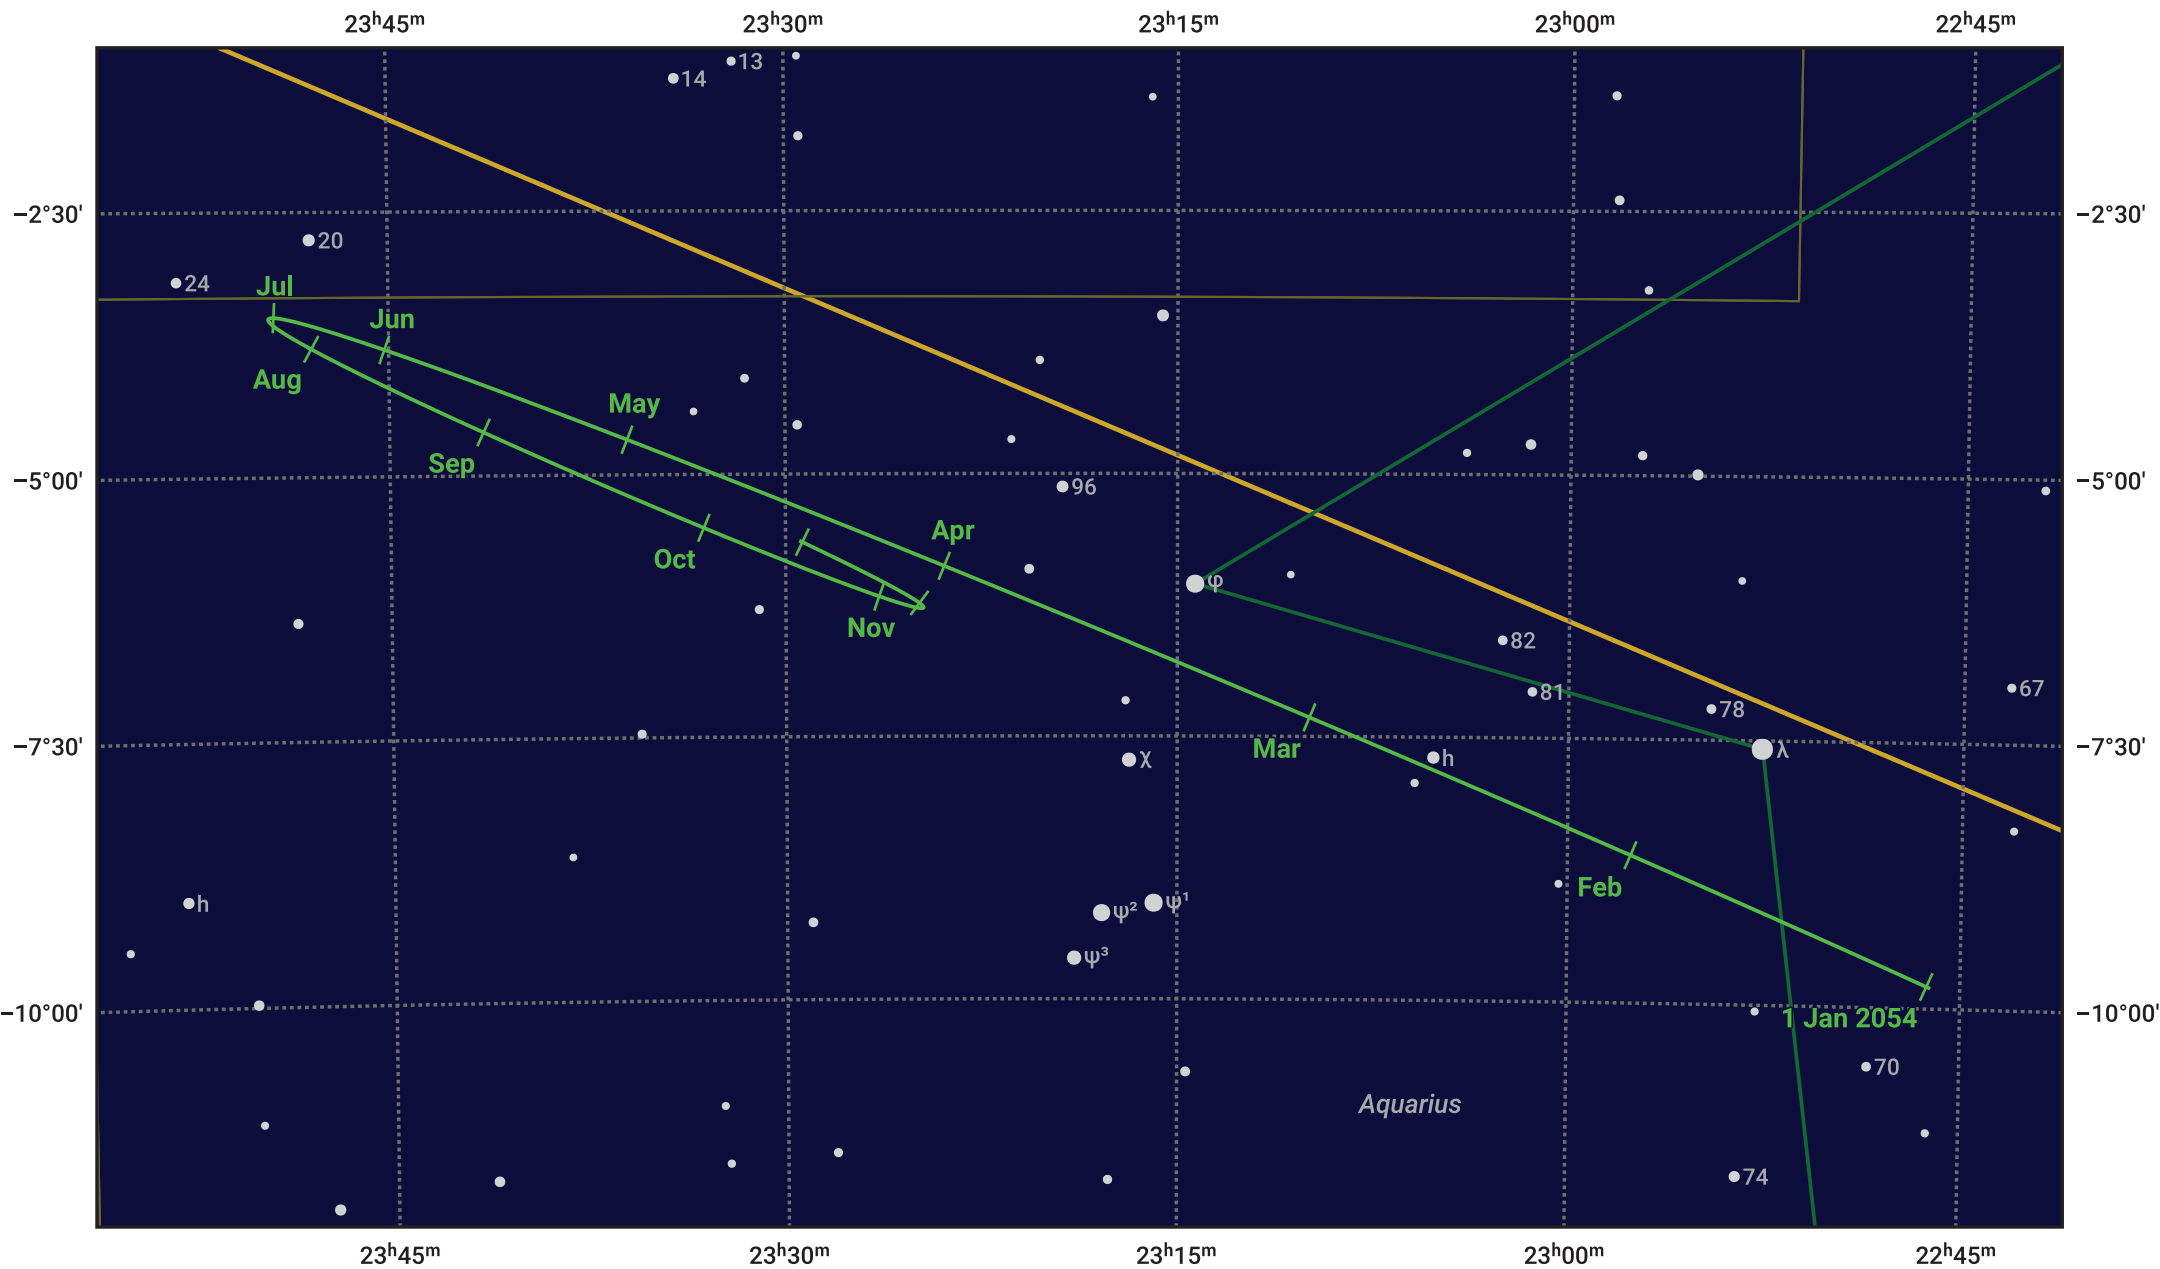

The path of Saturn in 2054

© Dominic Ford 2011–2024. Date markers placed at midnight UTC. Downloaded from <https://in-the-sky.org>

Magnitude scale: • 7.0 • 6.0 • 5.0 ● 4.0 ● 3.0

— Ecliptic Plane

- Galaxy
- Bright nebula
- Open cluster
- Globular cluster

Date	Mag	Angular size
2054 Jan 1	0.8	16.4"
2054 Apr 1	1.1	15.7"
2054 Jul 1	0.9	17.8"
2054 Oct 1	0.7	19.3"
2055 Jan 1	1.0	16.9"