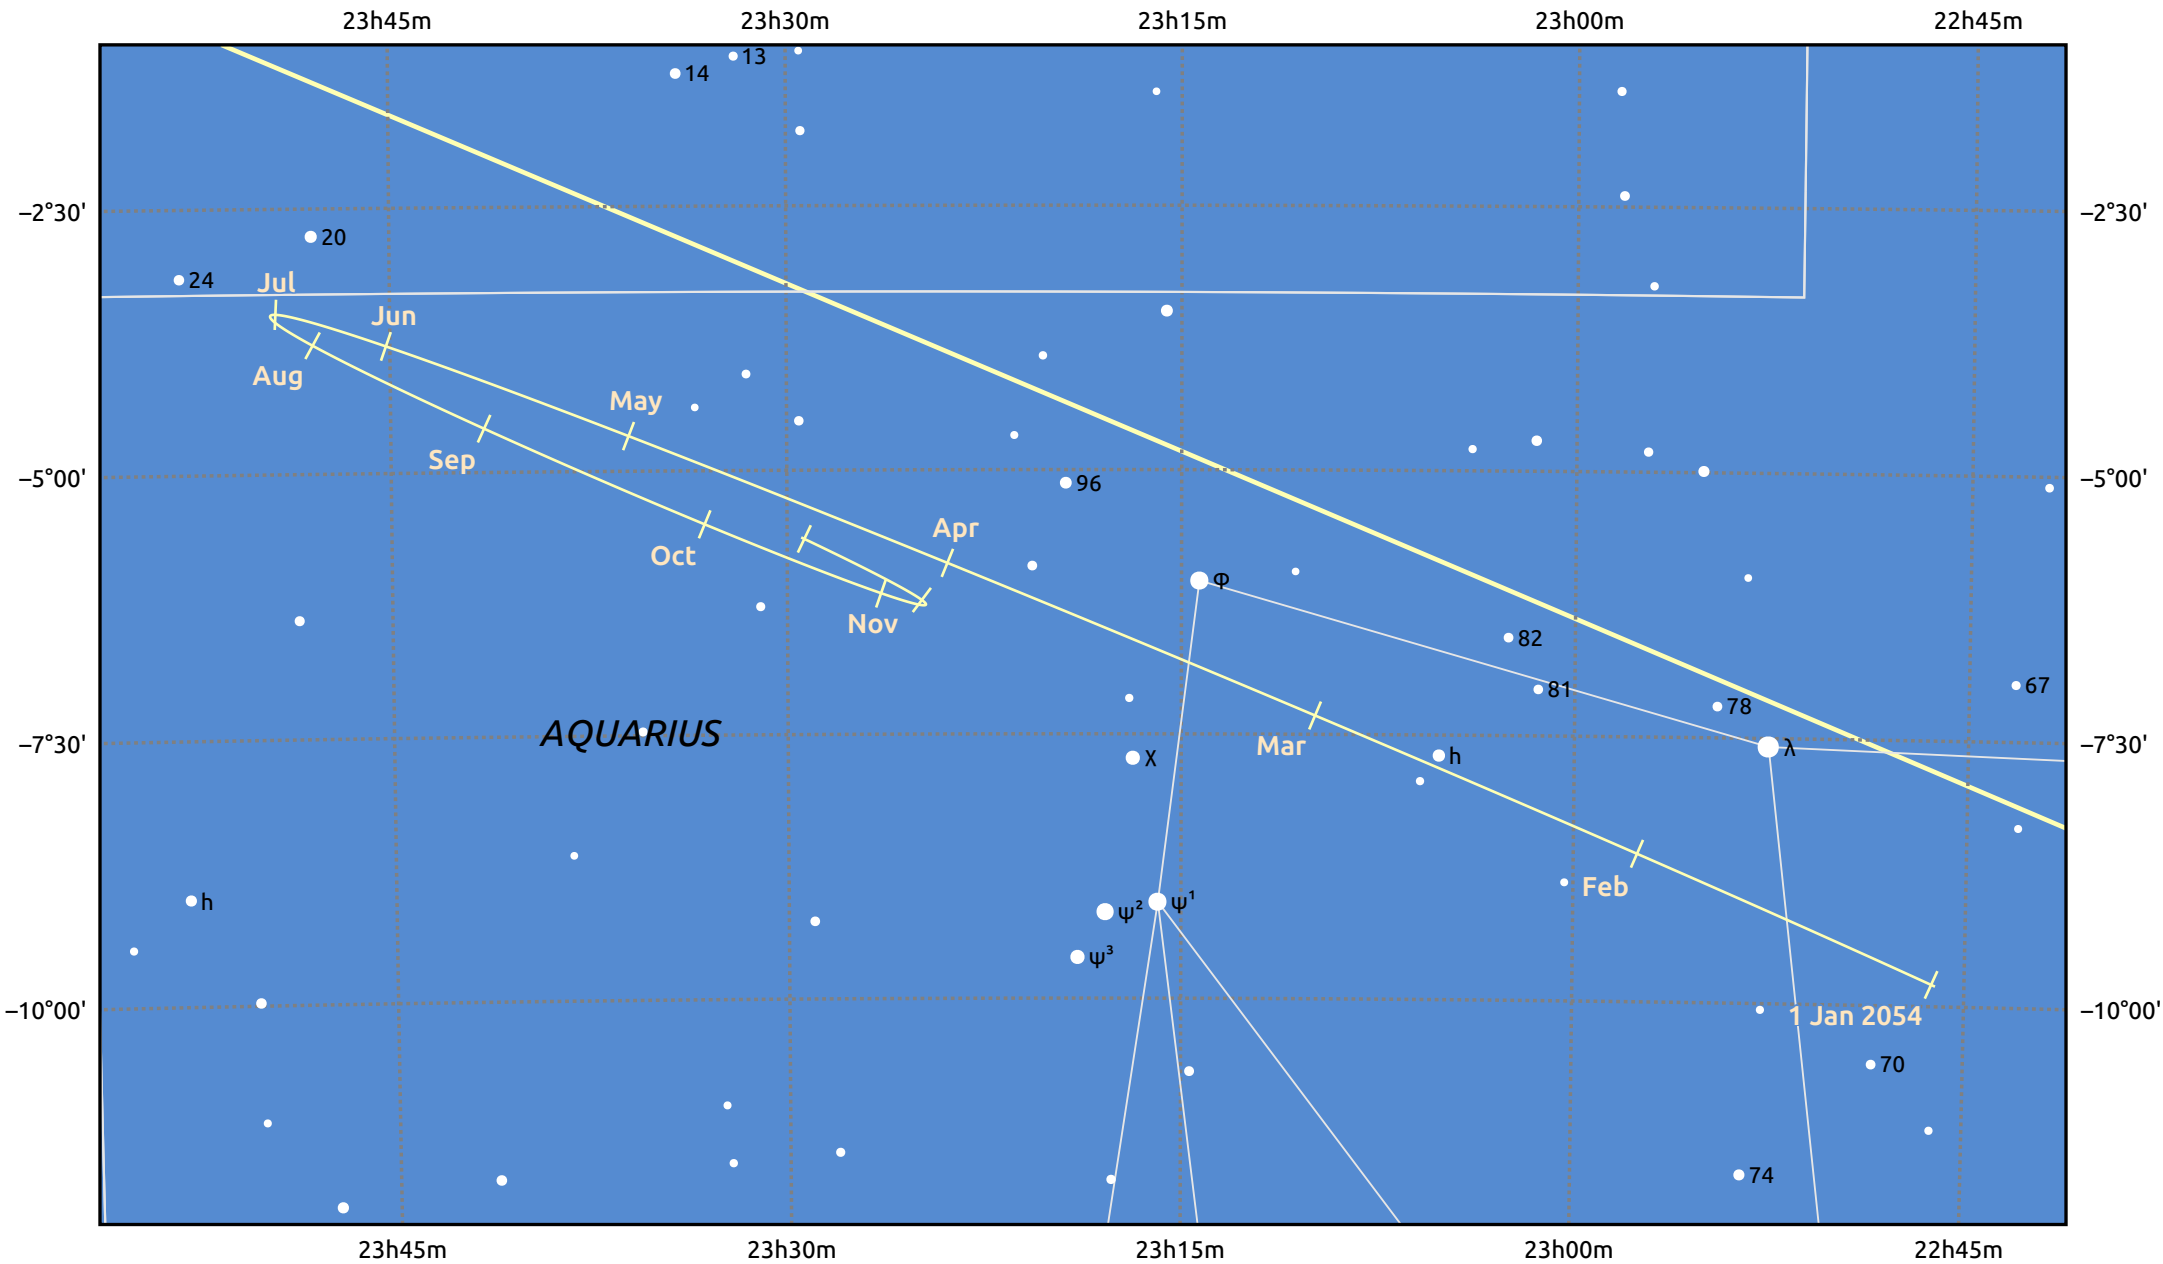

The path of Saturn in 2054

© Dominic Ford 2011–2025. Date markers placed at midnight UTC. Downloaded from <https://in-the-sky.org>

Magnitude scale: • 7.0 • 6.0 • 5.0 • 4.0 ● 3.0

— Ecliptic Plane

Galaxy Bright nebula Open cluster Globular cluster Planetary nebula

Date	Mag	Angular size
2054 Jan 1	0.8	16.4"
2054 Apr 1	1.1	15.7"
2054 Jul 1	0.9	17.8"
2054 Oct 1	0.7	19.3"
2055 Jan 1	1.0	16.9"