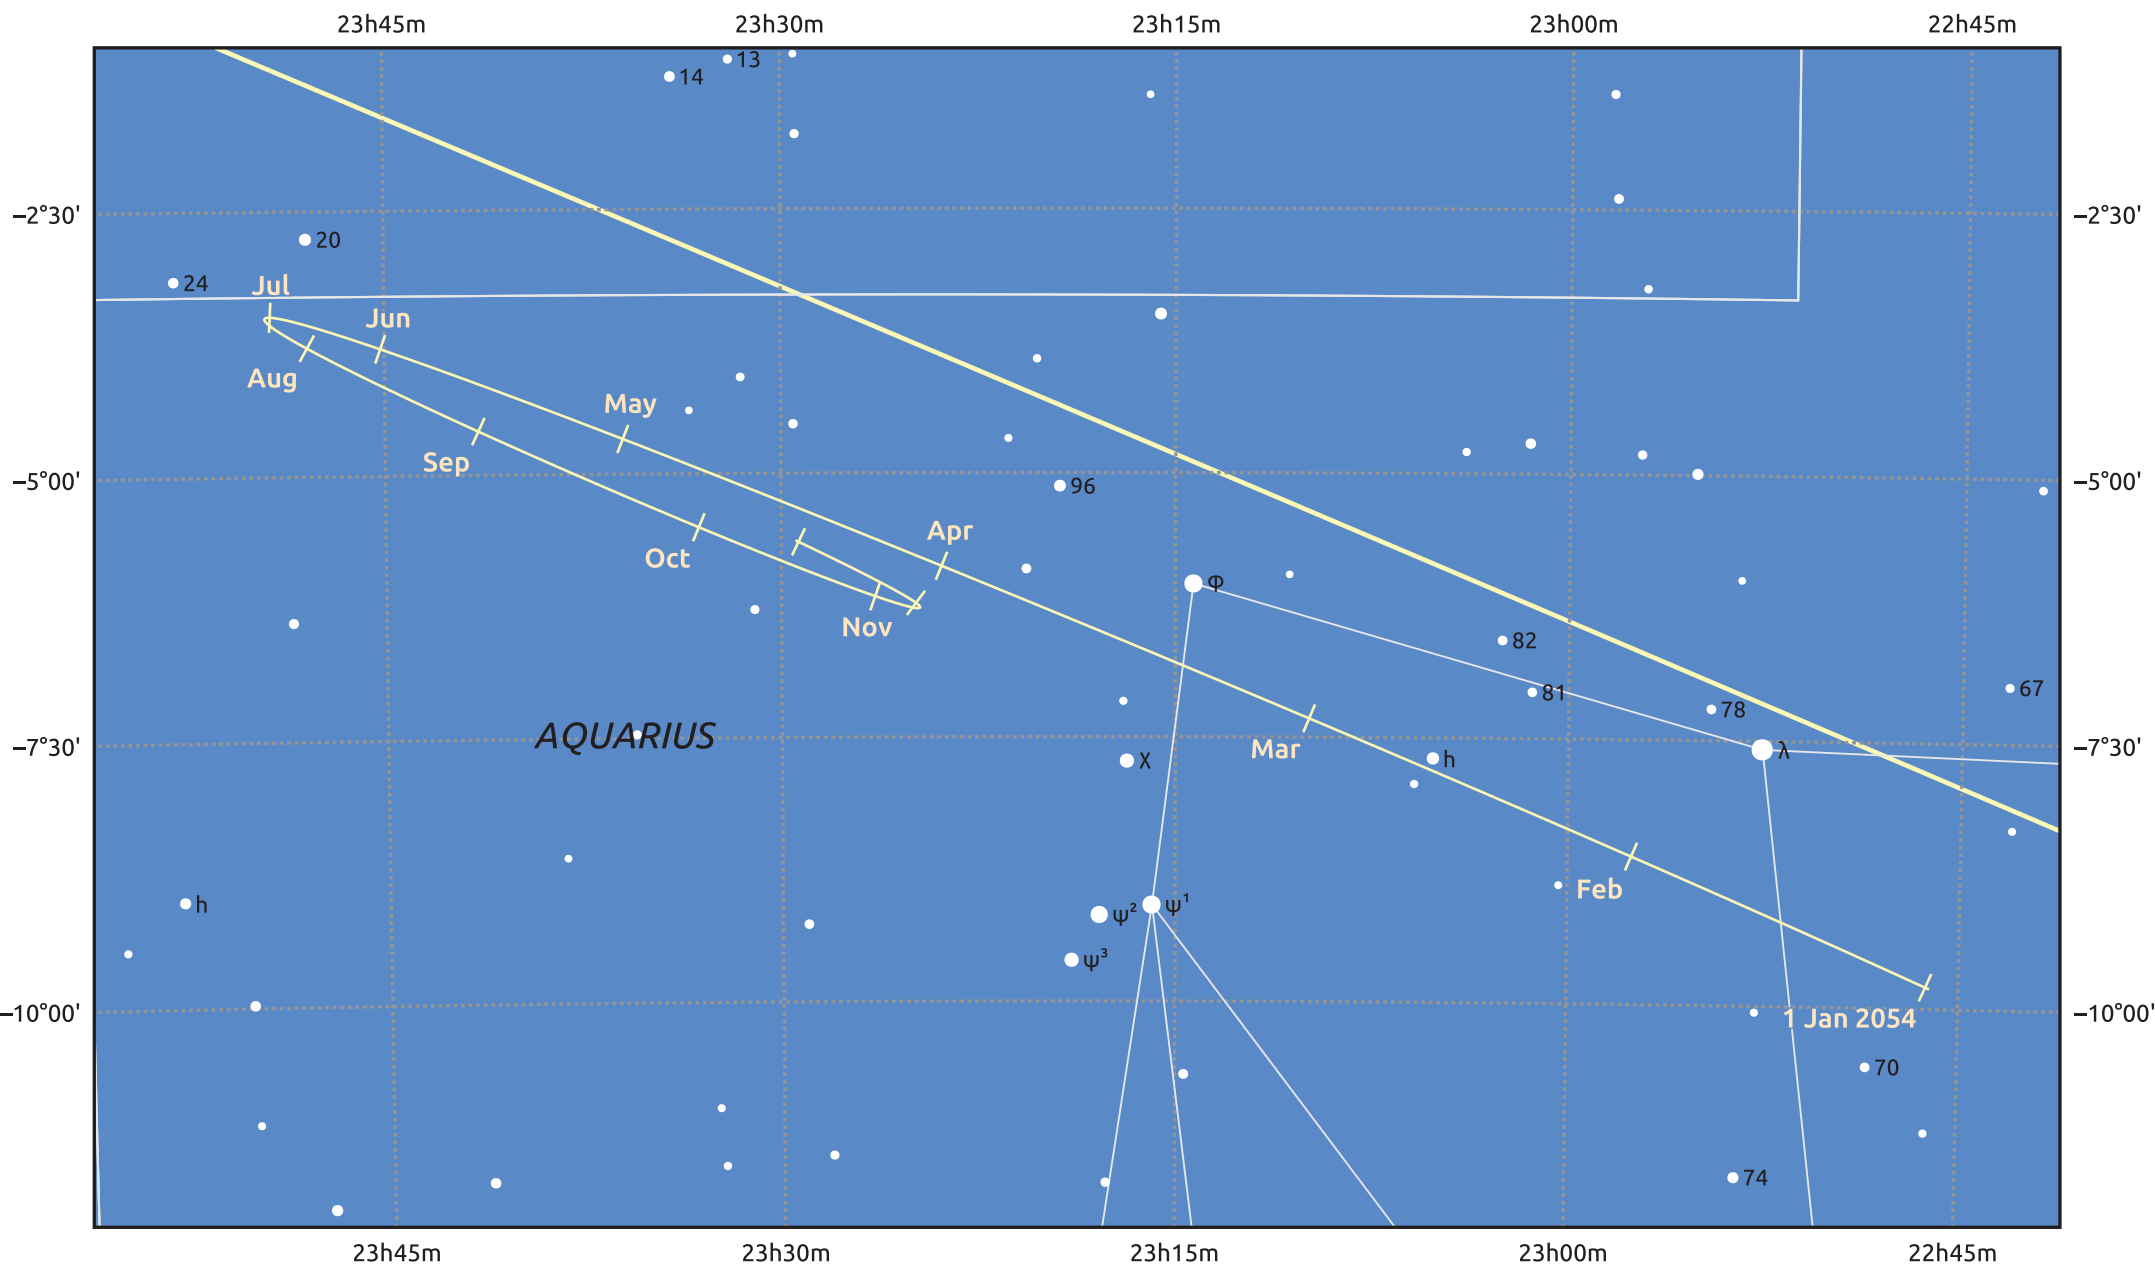

# The path of Saturn in 2054

© Dominic Ford 2011–2025. Date markers placed at midnight UTC. Downloaded from <https://in-the-sky.org>

Magnitude scale: • 7.0 • 6.0 • 5.0 • 4.0 ● 3.0

— Ecliptic Plane

Galaxy Bright nebula Open cluster Globular cluster Planetary nebula

Date	Mag	Angular size
2054 Jan 1	0.8	16.4"
2054 Apr 1	1.1	15.7"
2054 Jul 1	0.9	17.8"
2054 Oct 1	0.7	19.3"
2055 Jan 1	1.0	16.9"