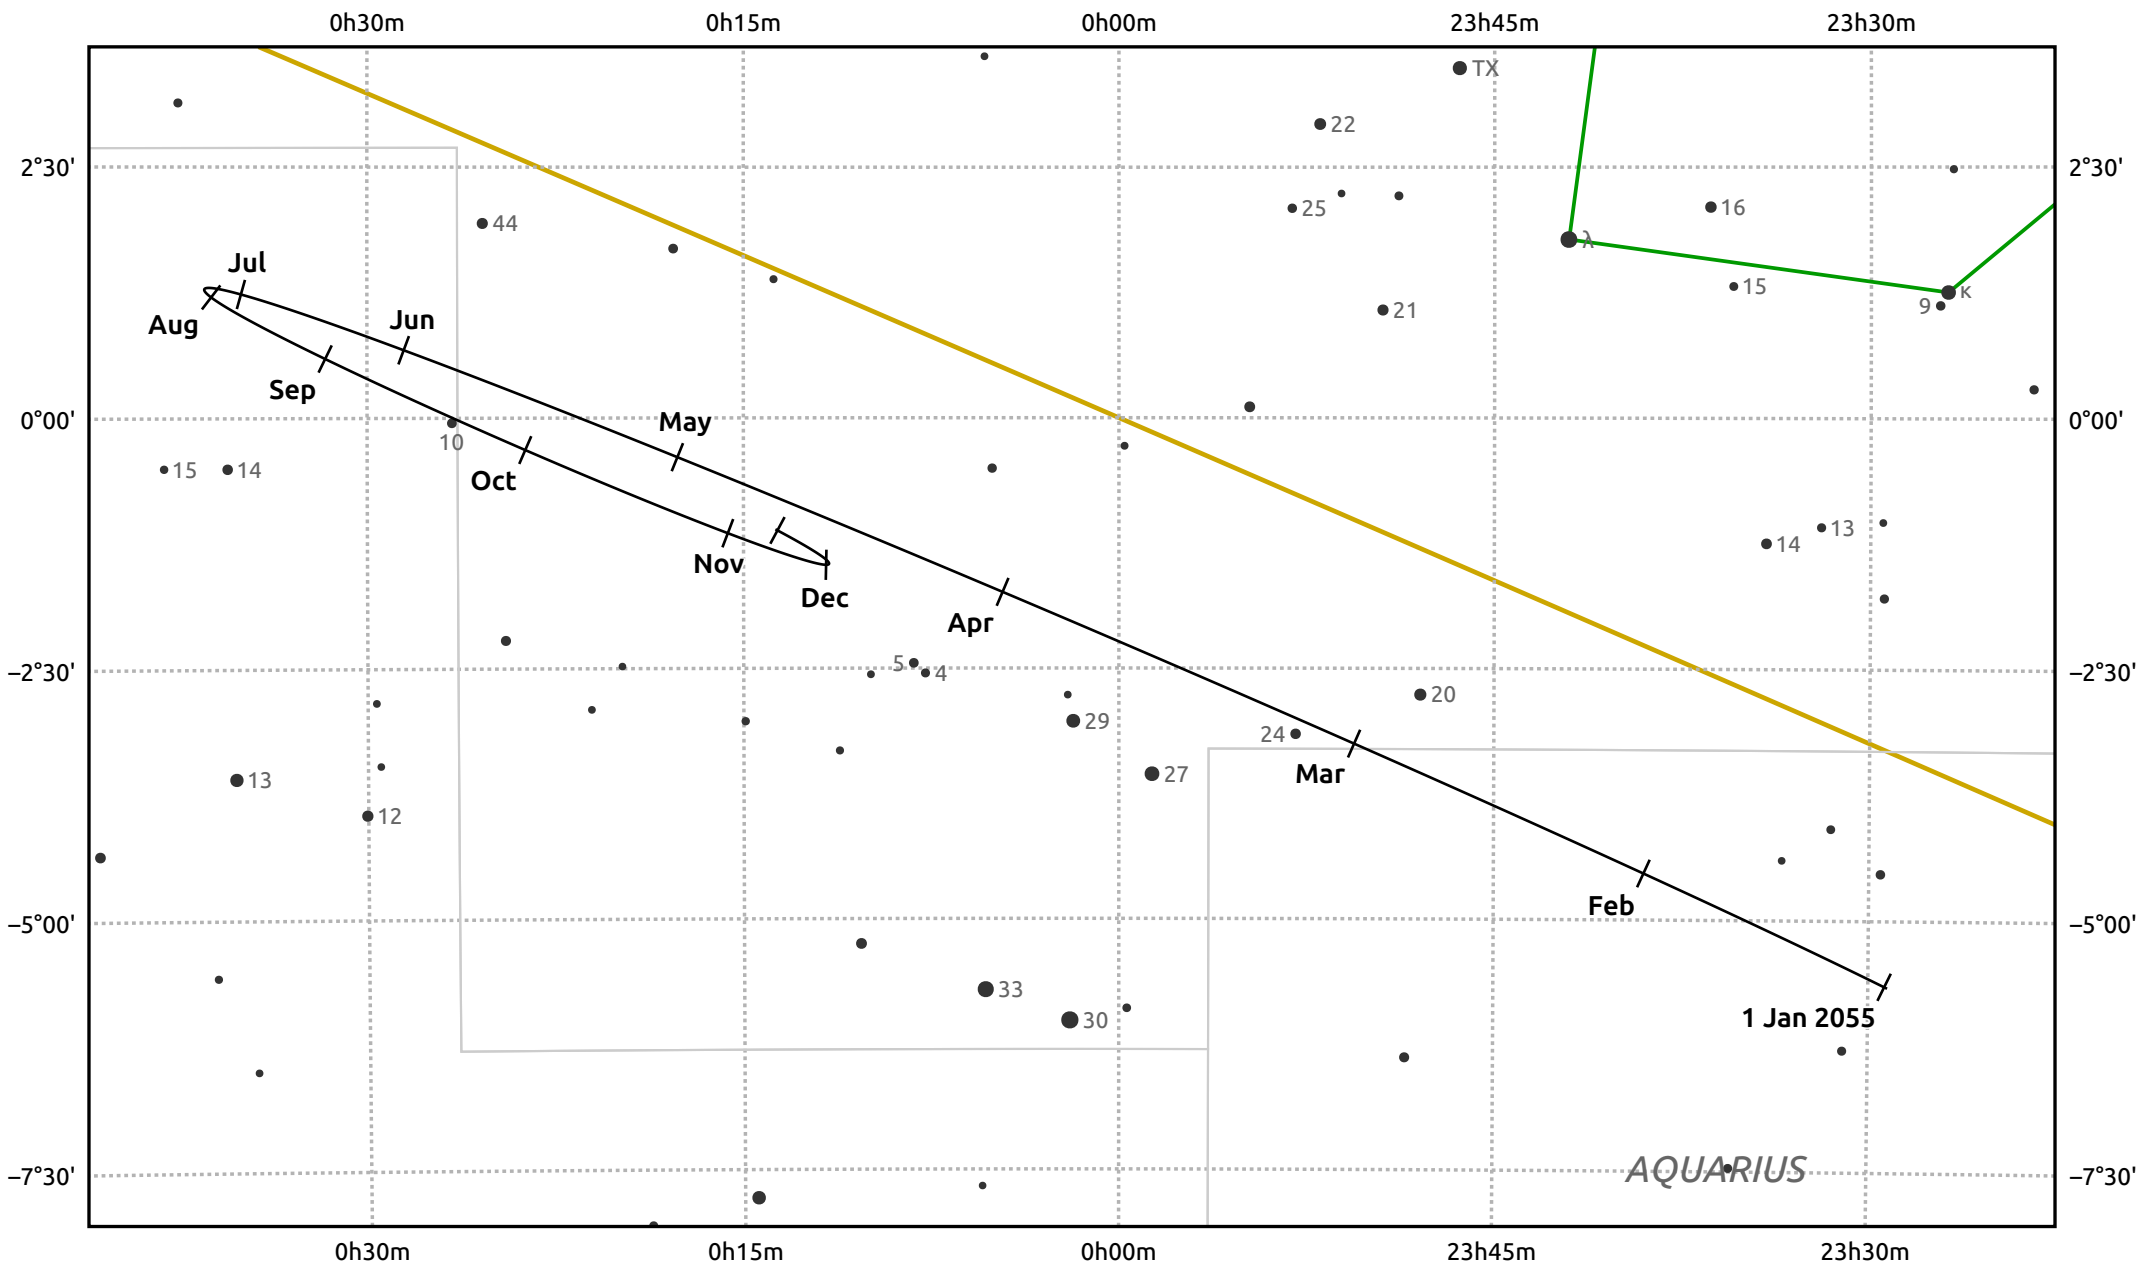

The path of Saturn in 2055

© Dominic Ford 2011–2025. Date markers placed at midnight UTC. Downloaded from <https://in-the-sky.org>

Magnitude scale: • 7.0 • 6.0 • 5.0 ● 4.0

— Ecliptic Plane

- Galaxy
- Bright nebula
- Open cluster
- ⊕ Globular cluster
- ⊕ Planetary nebula

Date	Mag	Angular size
2055 Jan 1	1.0	16.9"
2055 Apr 1	1.0	15.8"
2055 Jul 1	0.6	17.6"
2055 Oct 1	0.4	19.6"
2056 Jan 1	0.7	17.5"