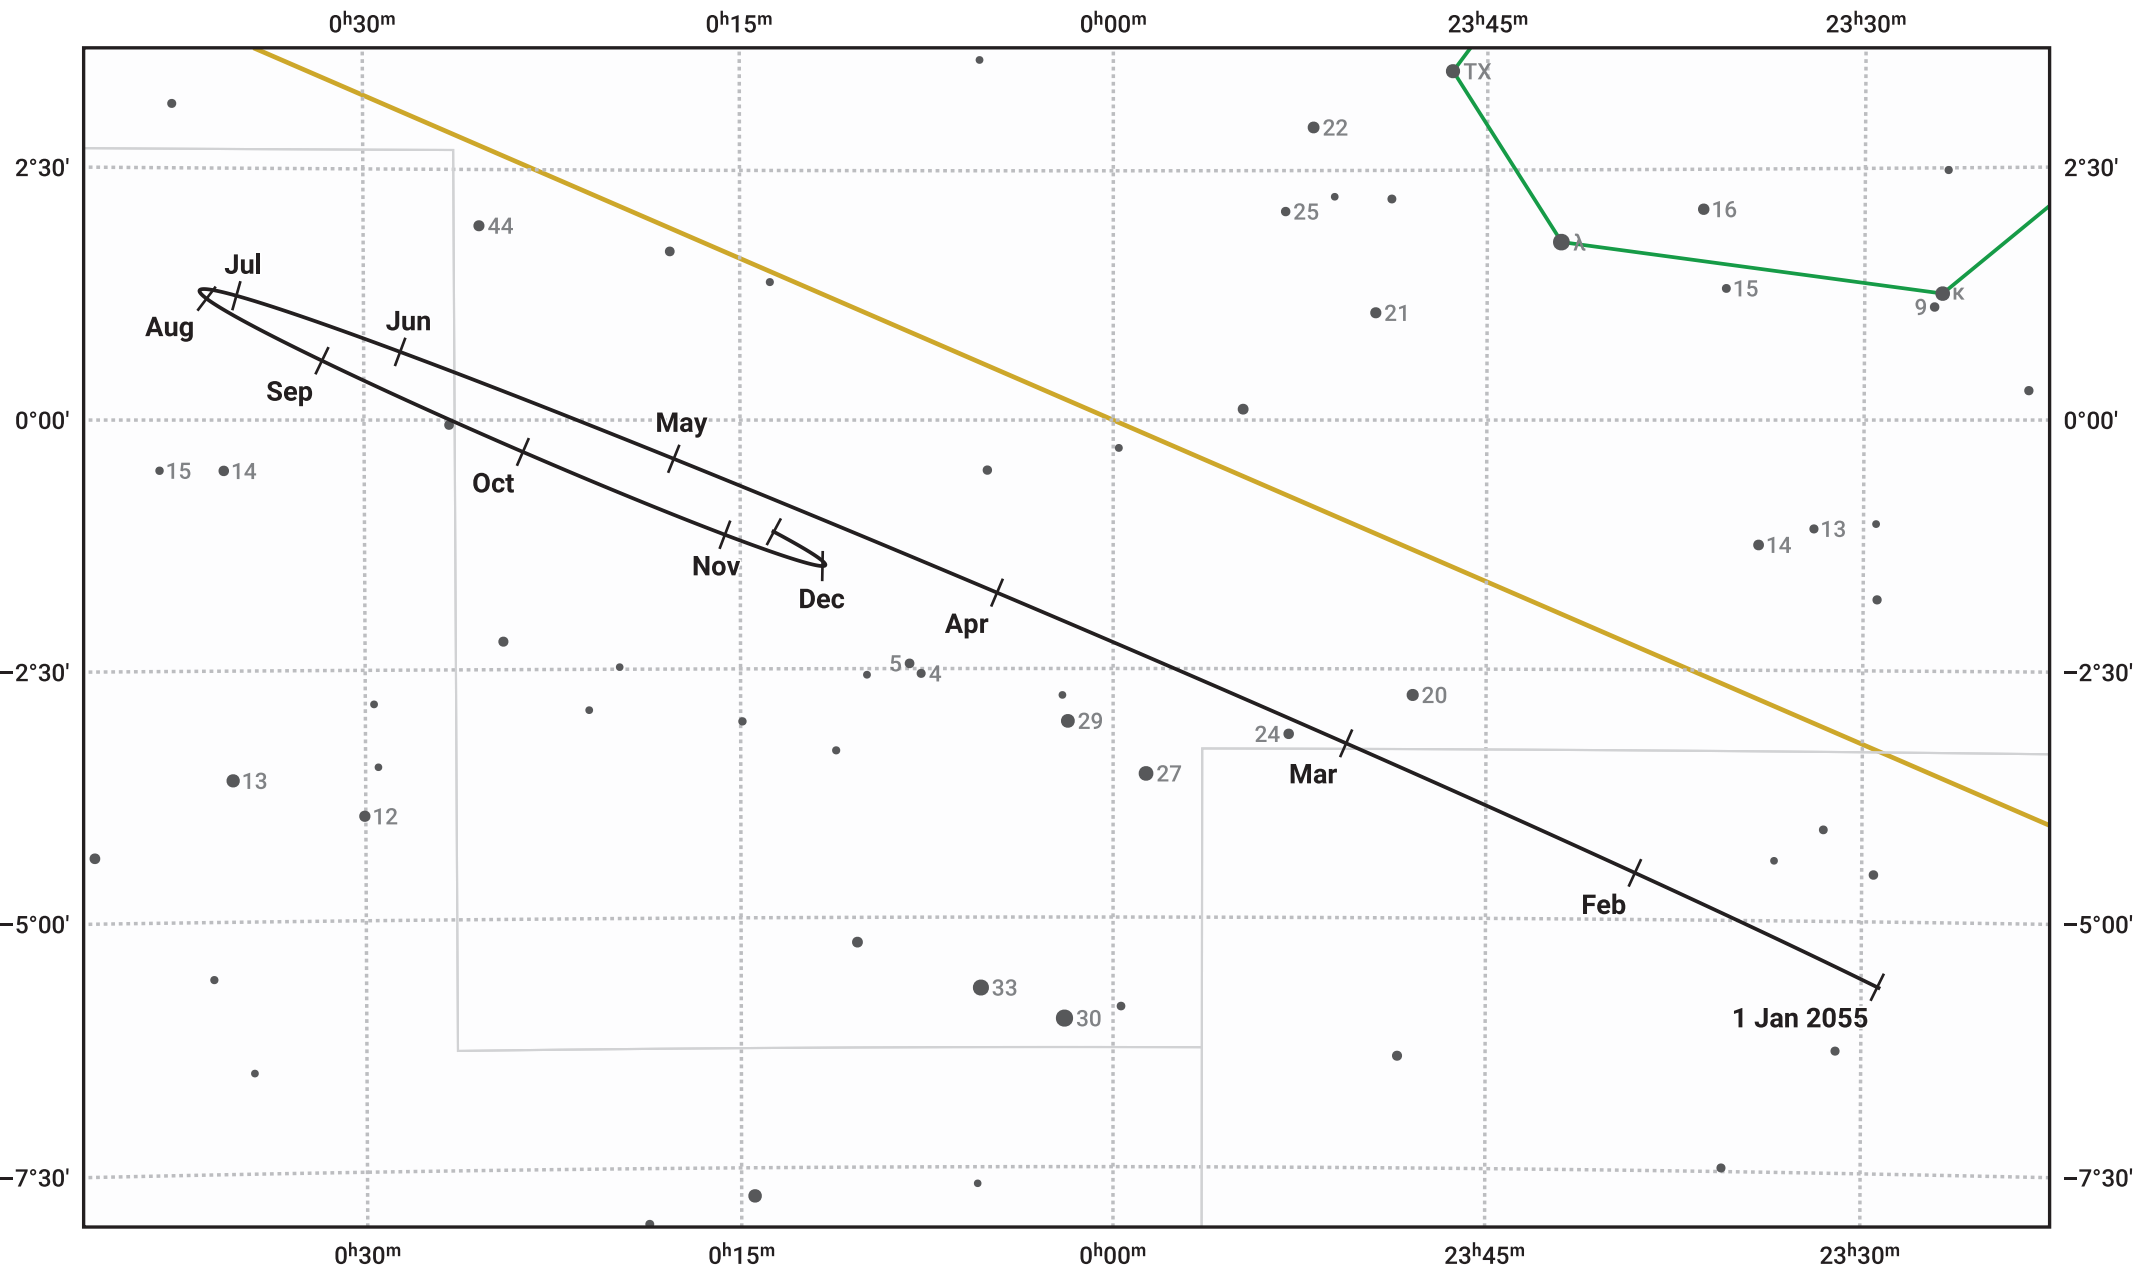

The path of Saturn in 2055

© Dominic Ford 2011–2024. Date markers placed at midnight UTC. Downloaded from <https://in-the-sky.org>

Magnitude scale: • 7.0 • 6.0 • 5.0 • 4.0

— Ecliptic Plane

- Galaxy
- Bright nebula
- Open cluster
- ⊕ Globular cluster

Date	Mag	Angular size
2055 Jan 1	1.0	16.9"
2055 Apr 1	1.0	15.8"
2055 Jul 1	0.6	17.6"
2055 Oct 1	0.4	19.6"
2056 Jan 1	0.7	17.5"