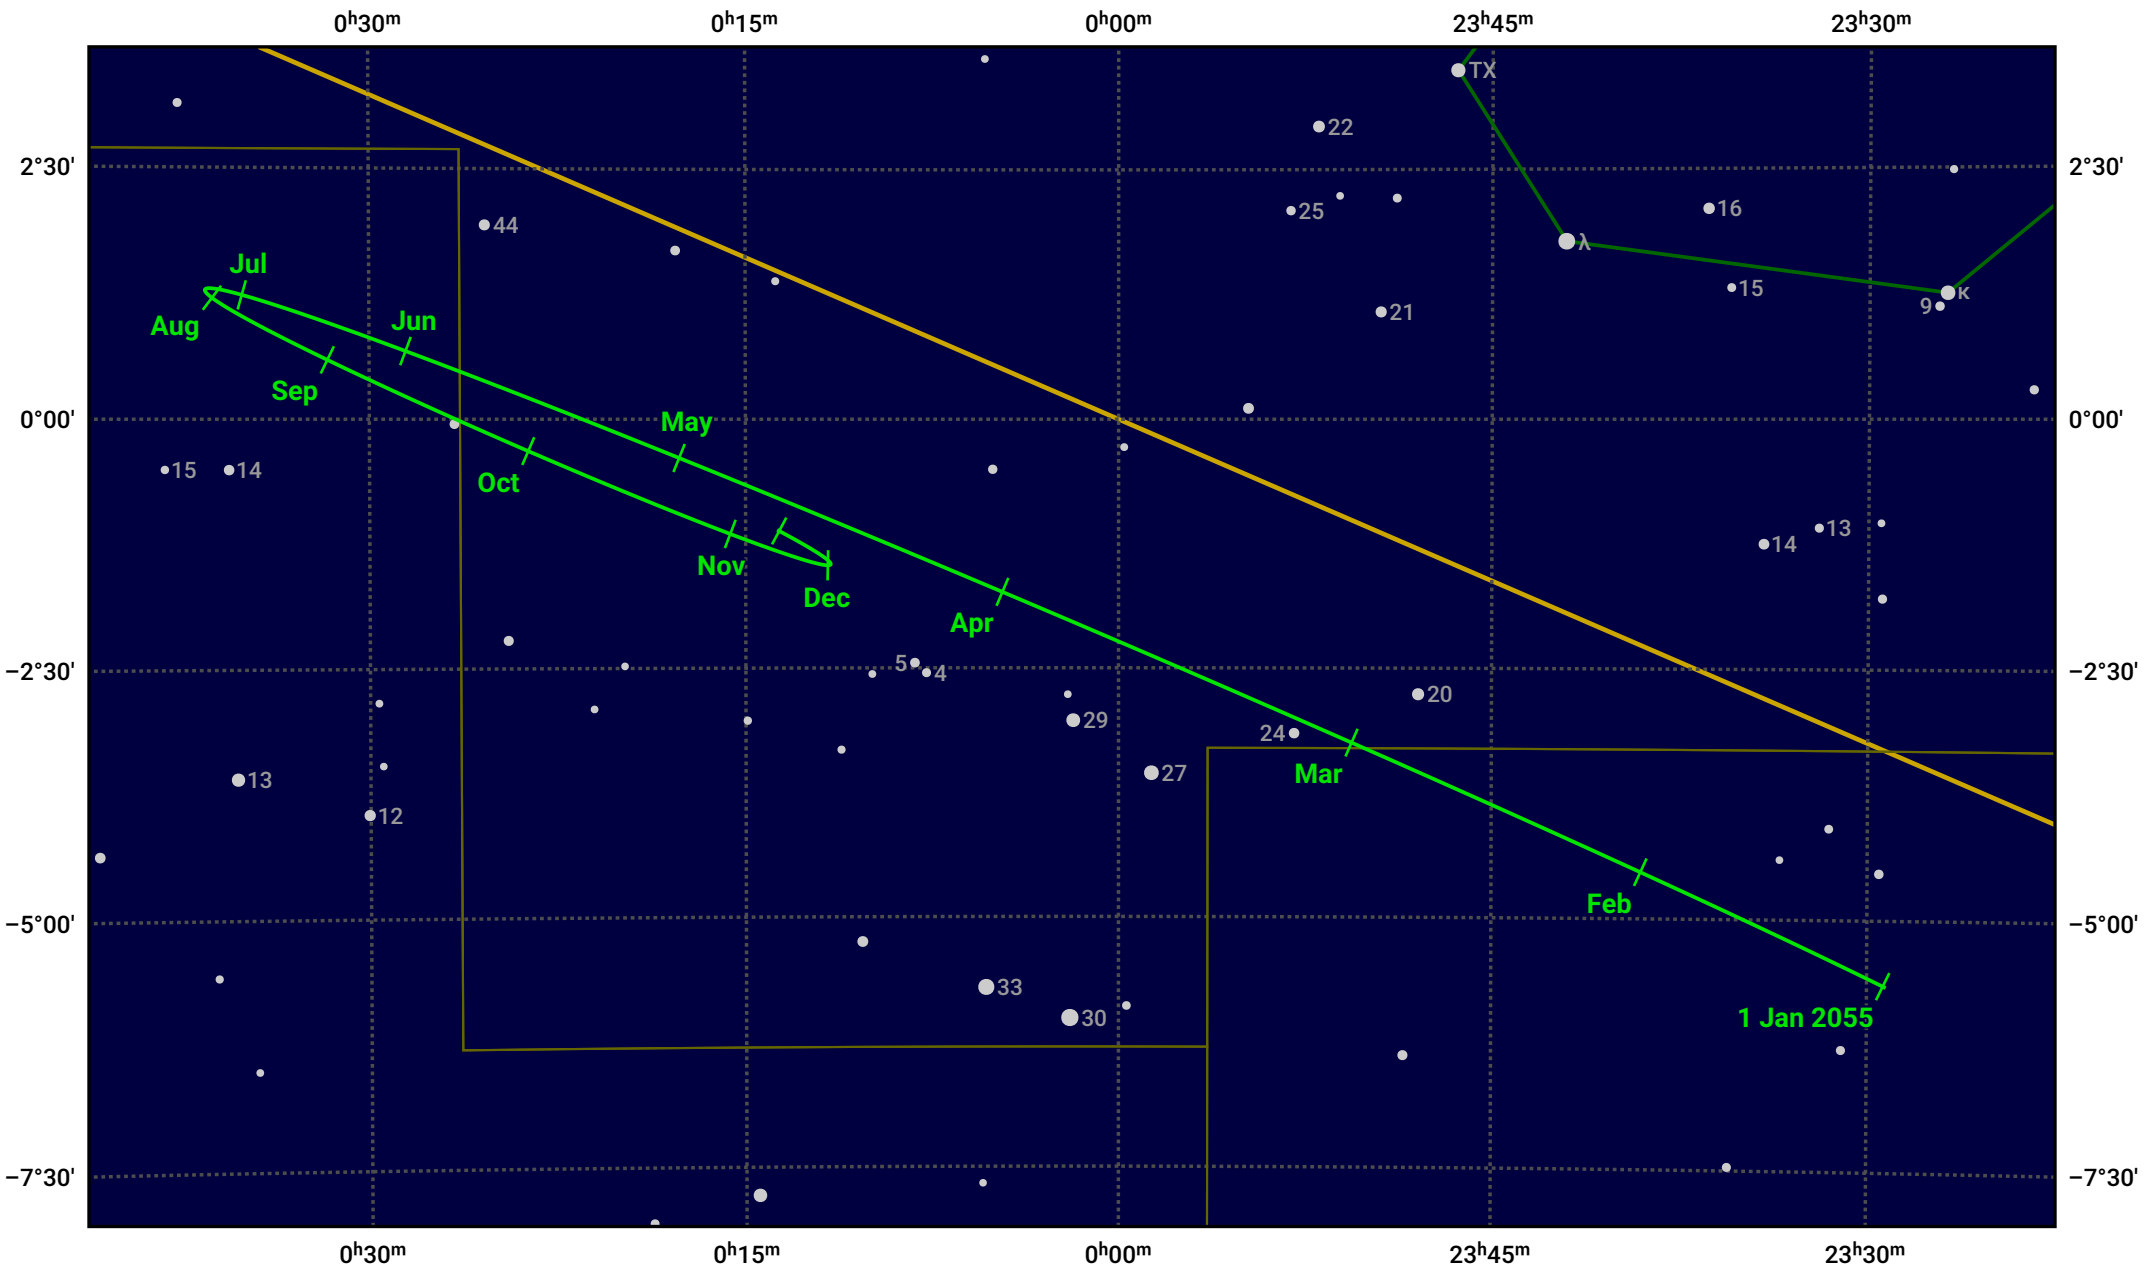

The path of Saturn in 2055

© Dominic Ford 2011–2024. Date markers placed at midnight UTC. Downloaded from <https://in-the-sky.org>

Magnitude scale: • 7.0 • 6.0 • 5.0 ● 4.0

— Ecliptic Plane

● Galaxy ■ Bright nebula ● Open cluster ● Globular cluster

Date	Mag	Angular size
2055 Jan 1	1.0	16.9"
2055 Apr 1	1.0	15.8"
2055 Jul 1	0.6	17.6"
2055 Oct 1	0.4	19.6"
2056 Jan 1	0.7	17.5"