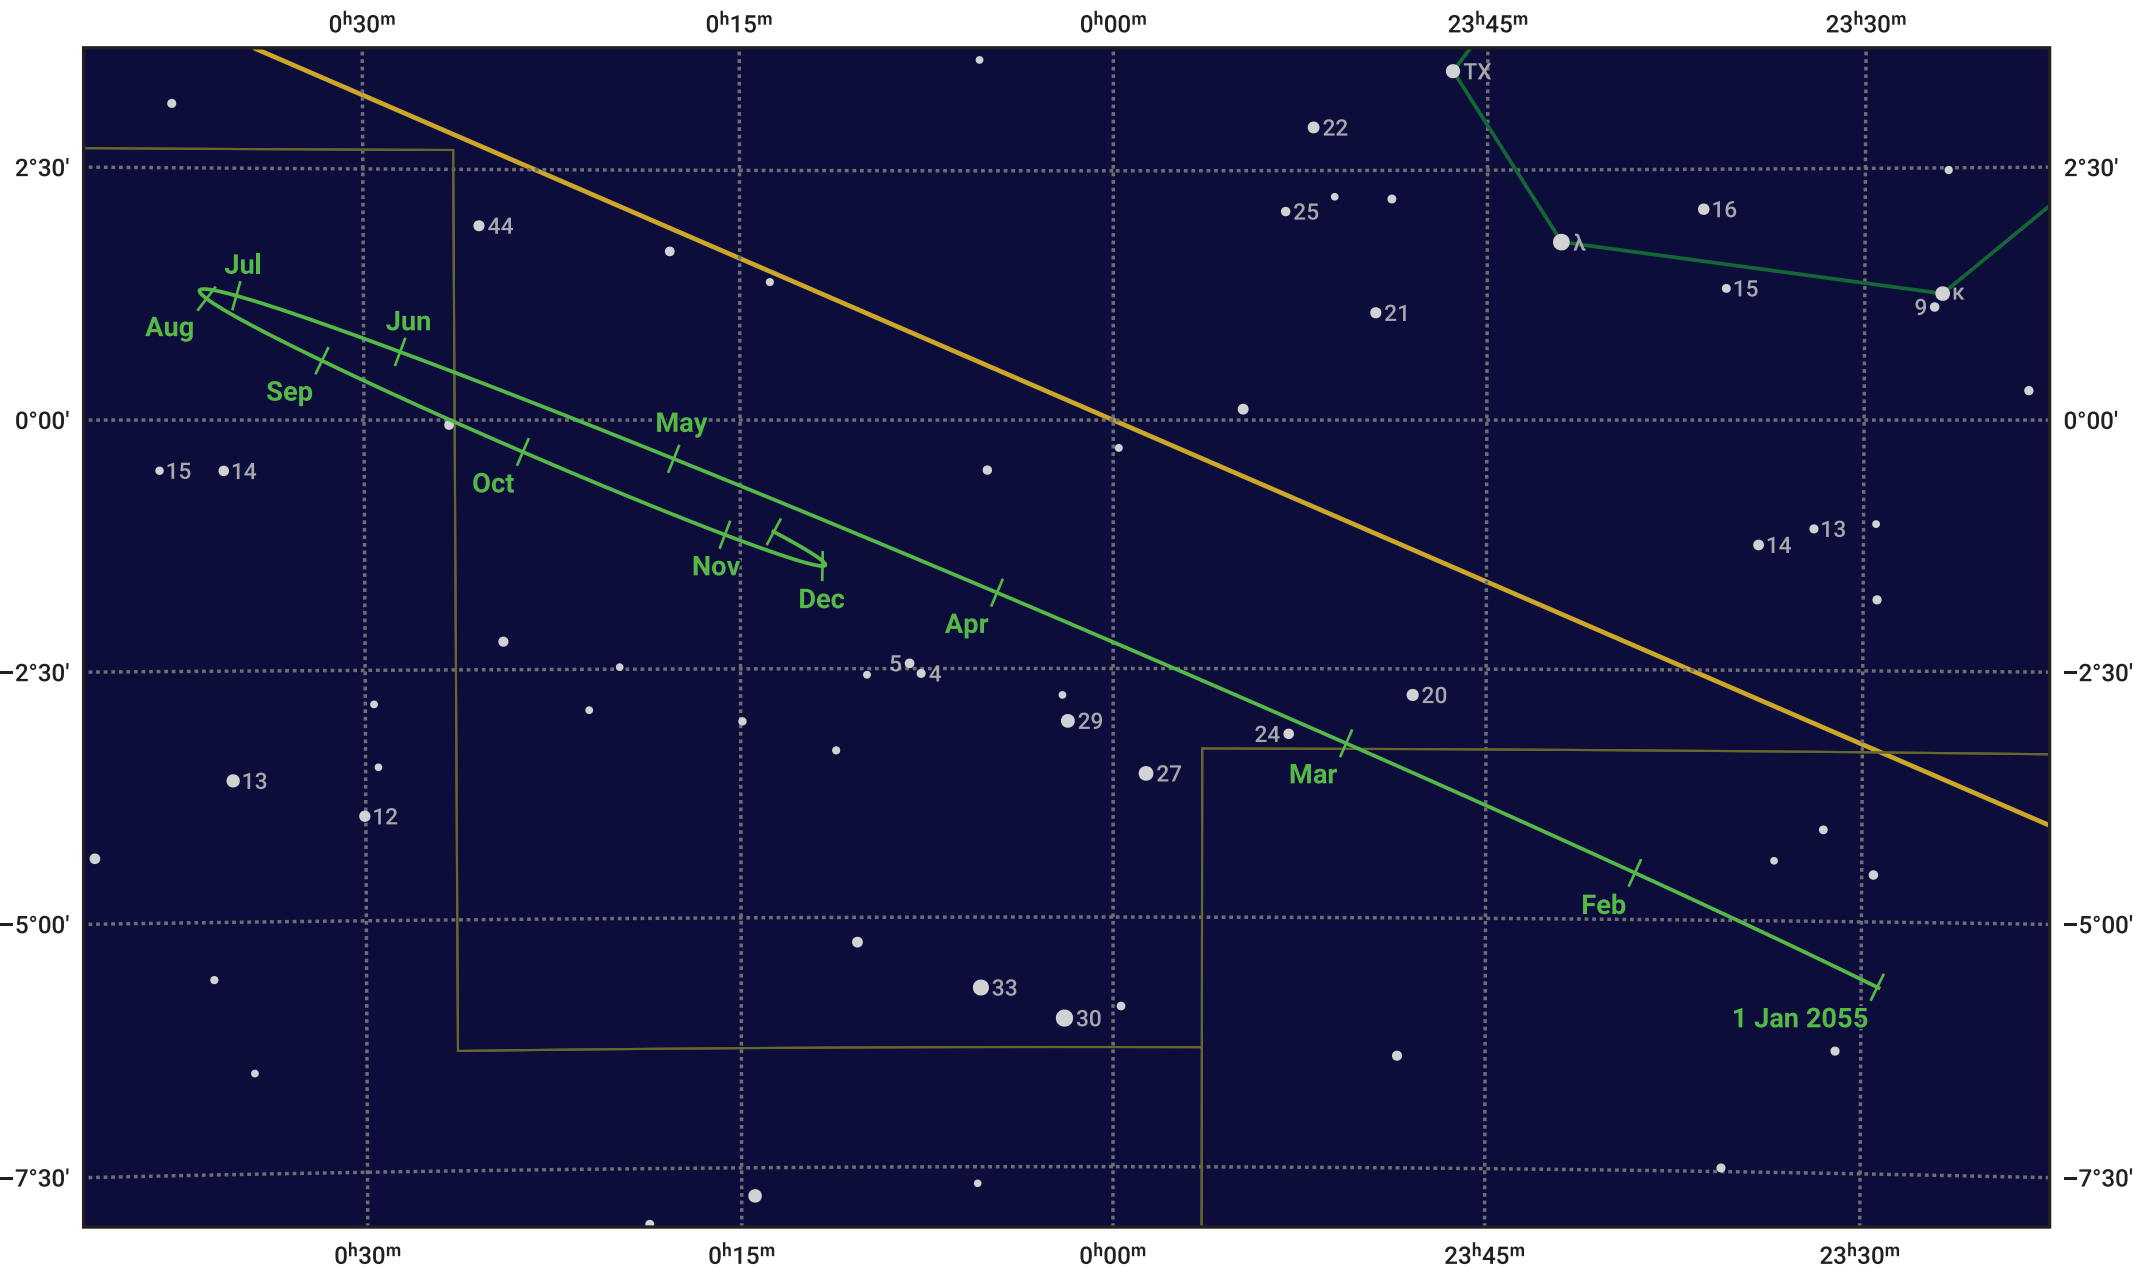

# The path of Saturn in 2055

© Dominic Ford 2011–2024. Date markers placed at midnight UTC. Downloaded from <https://in-the-sky.org>

Magnitude scale: • 7.0 • 6.0 • 5.0 • 4.0

— Ecliptic Plane

- Galaxy
- Bright nebula
- Open cluster
- Globular cluster

Date	Mag	Angular size
2055 Jan 1	1.0	16.9"
2055 Apr 1	1.0	15.8"
2055 Jul 1	0.6	17.6"
2055 Oct 1	0.4	19.6"
2056 Jan 1	0.7	17.5"