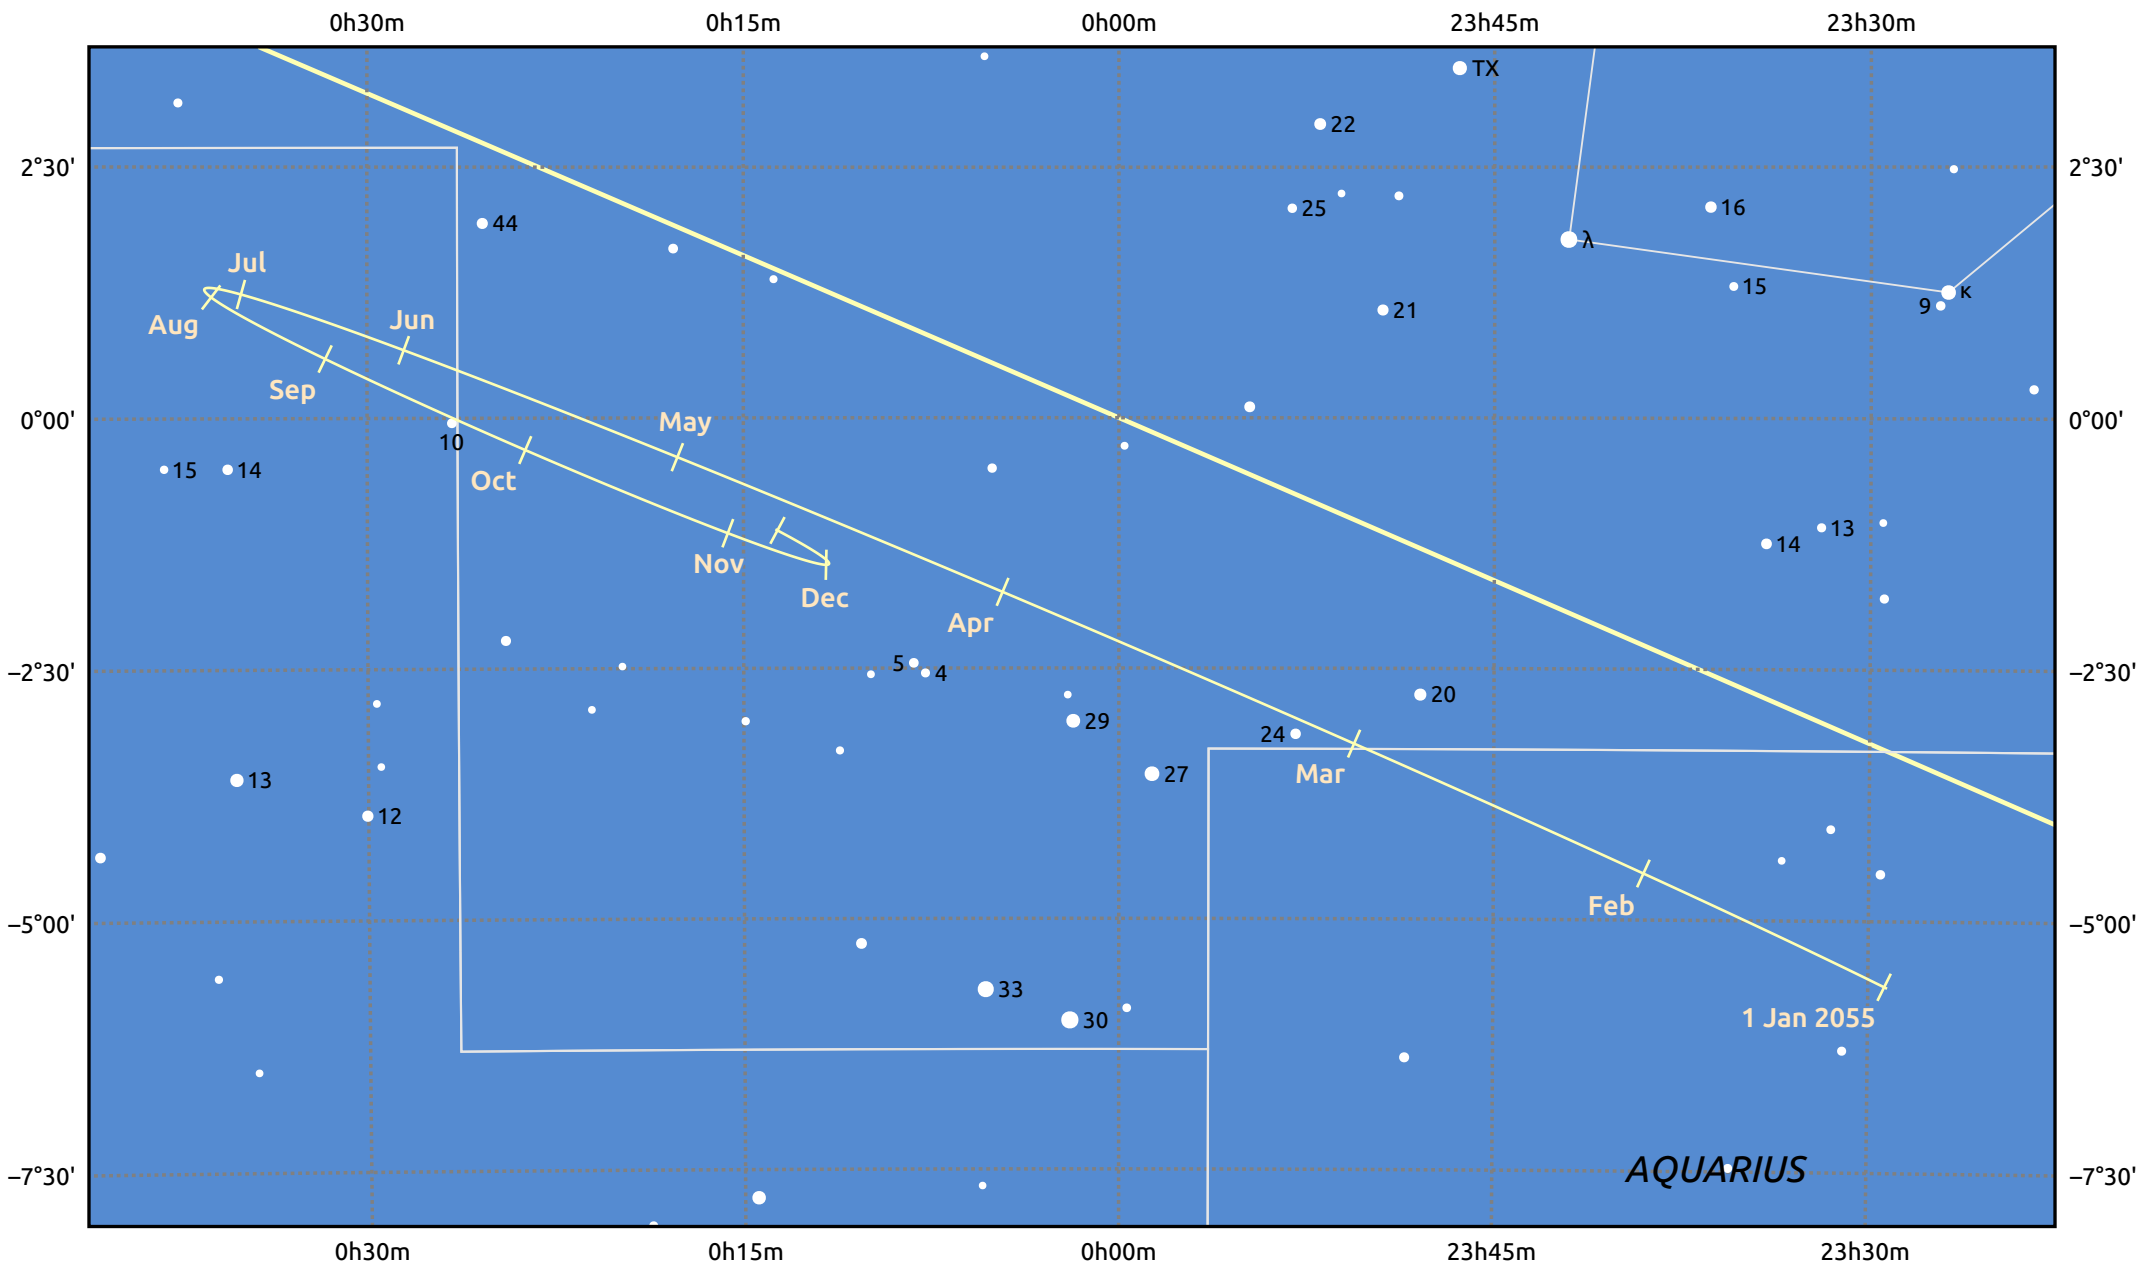

The path of Saturn in 2055

© Dominic Ford 2011–2025. Date markers placed at midnight UTC. Downloaded from <https://in-the-sky.org>

Magnitude scale: • 7.0 • 6.0 • 5.0 ● 4.0

— Ecliptic Plane

Galaxy Bright nebula Open cluster Globular cluster Planetary nebula

Date	Mag	Angular size
2055 Jan 1	1.0	16.9"
2055 Apr 1	1.0	15.8"
2055 Jul 1	0.6	17.6"
2055 Oct 1	0.4	19.6"
2056 Jan 1	0.7	17.5"