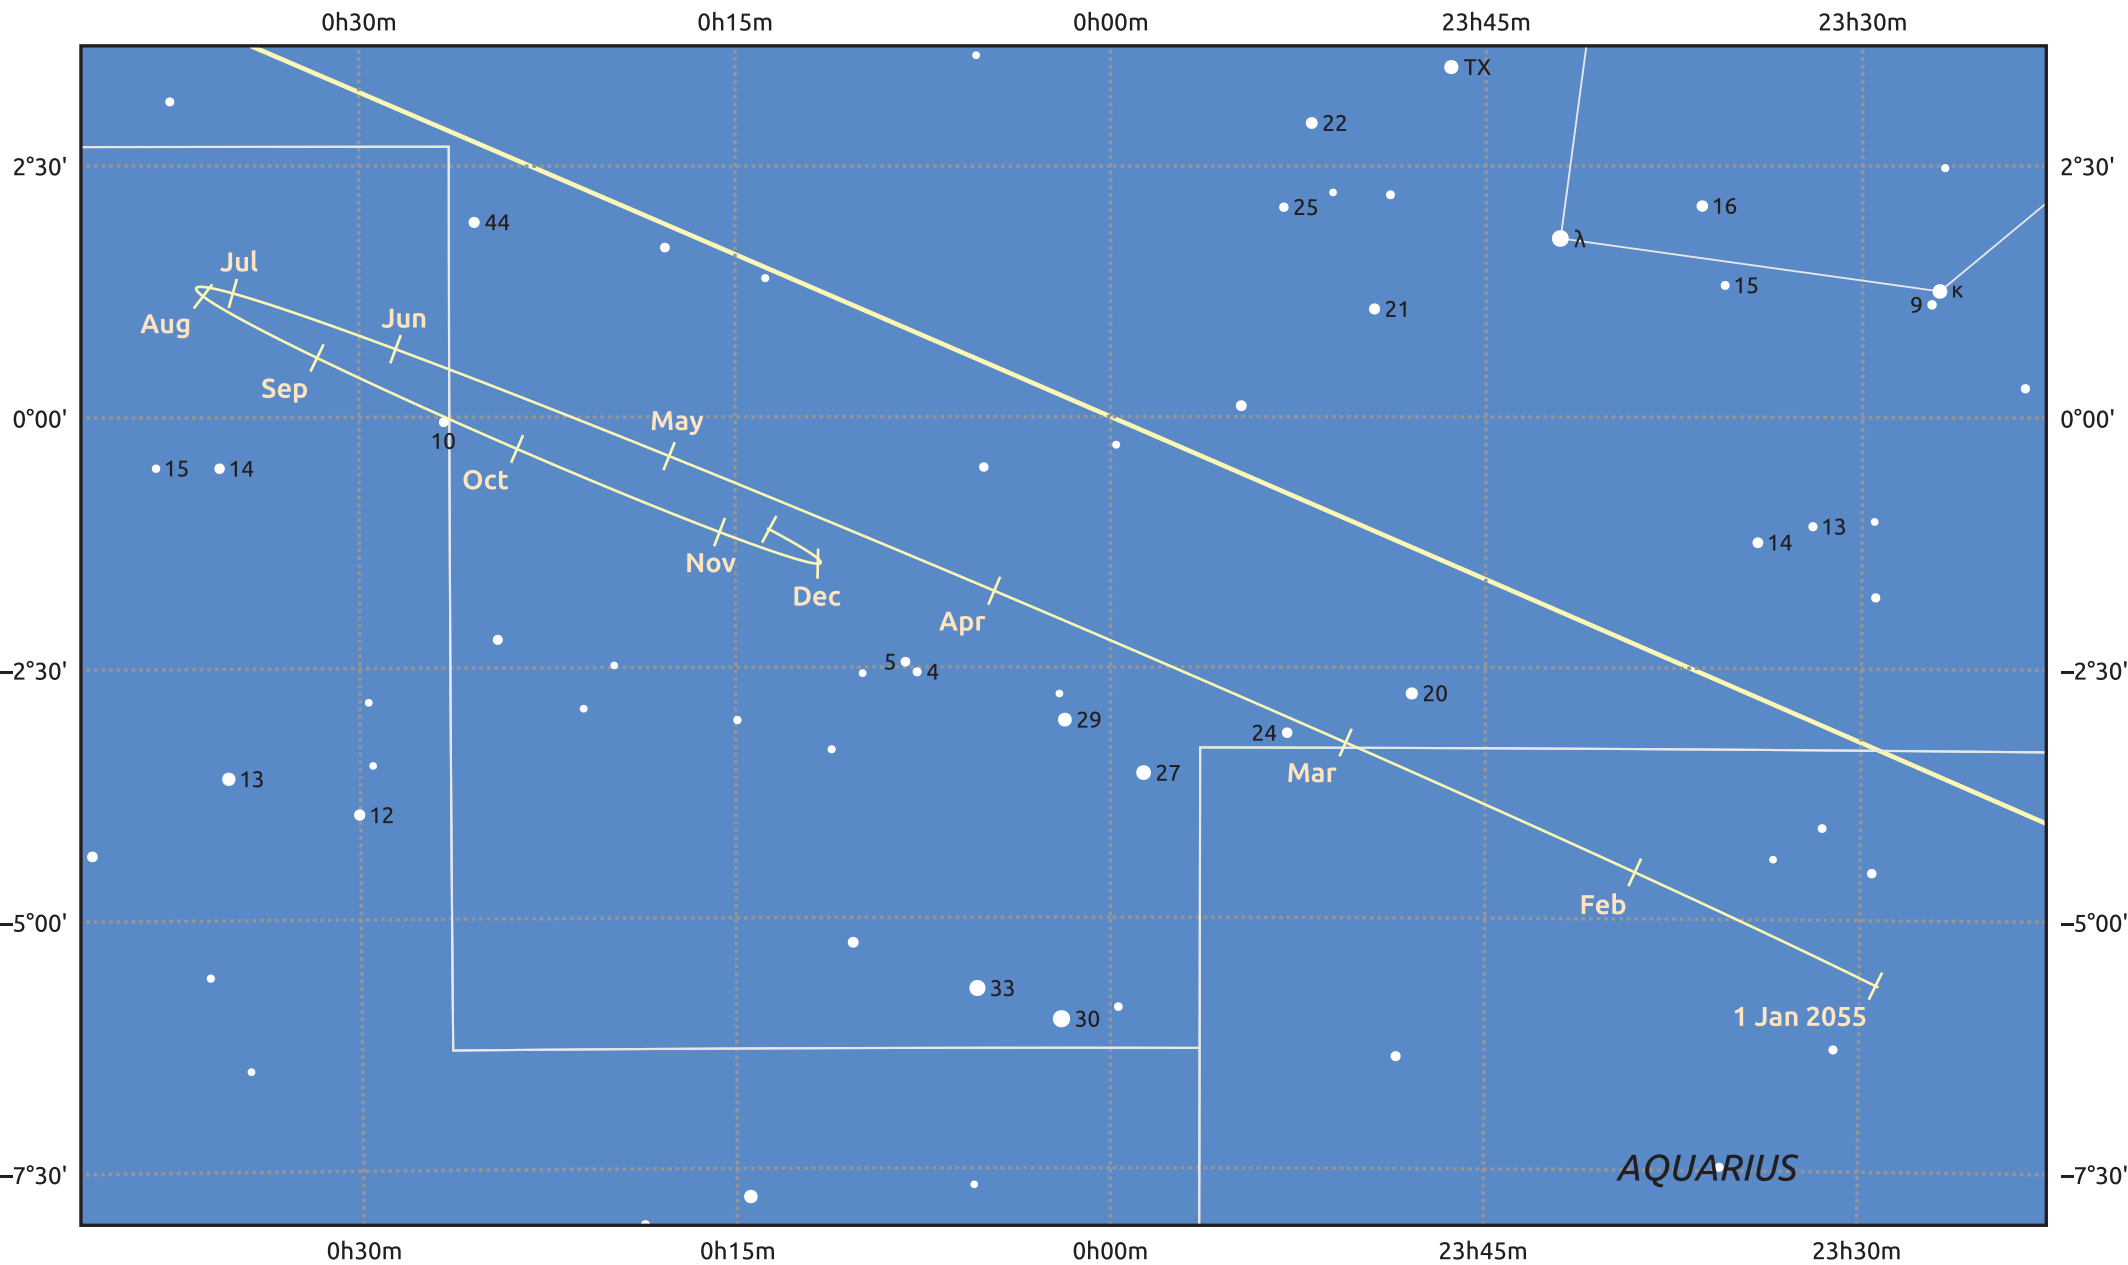

The path of Saturn in 2055

© Dominic Ford 2011–2025. Date markers placed at midnight UTC. Downloaded from <https://in-the-sky.org>

Magnitude scale: ● 7.0 ● 6.0 ● 5.0 ● 4.0

— Ecliptic Plane

- Galaxy
- Bright nebula
- Open cluster
- Globular cluster
- Planetary nebula

Date	Mag	Angular size
2055 Jan 1	1.0	16.9"
2055 Apr 1	1.0	15.8"
2055 Jul 1	0.6	17.6"
2055 Oct 1	0.4	19.6"
2056 Jan 1	0.7	17.5"