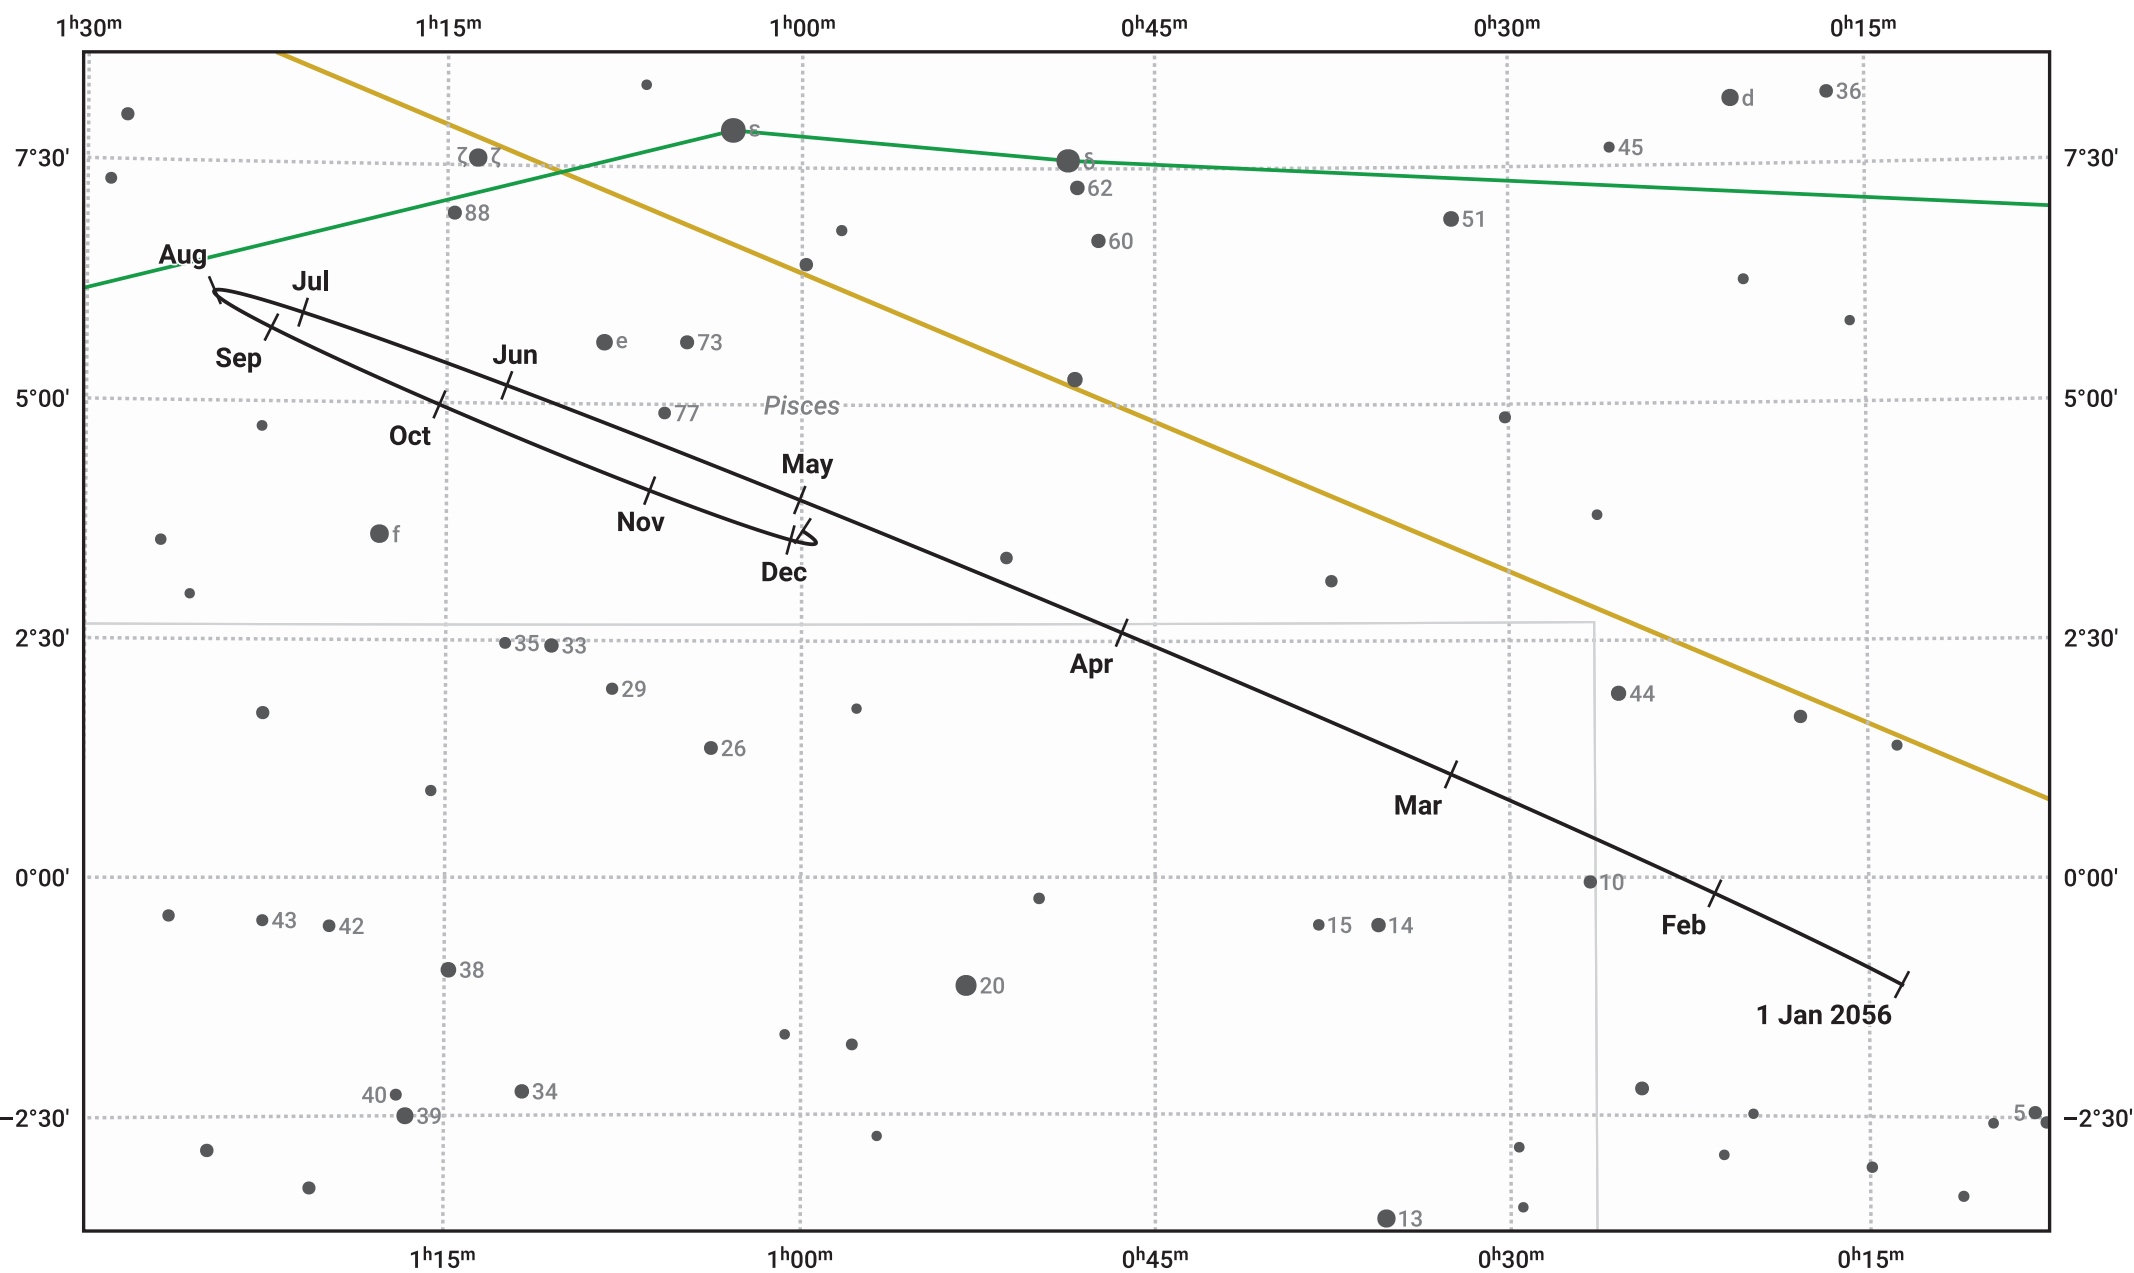

The path of Saturn in 2056

© Dominic Ford 2011–2024. Date markers placed at midnight UTC. Downloaded from <https://in-the-sky.org>

Magnitude scale: ● 7.0 ● 6.0 ● 5.0 ● 4.0

— Ecliptic Plane

- Galaxy
- Bright nebula
- Open cluster
- Globular cluster

Date	Mag	Angular size
2056 Jan 1	0.7	17.5"
2056 Apr 1	0.7	15.9"
2056 Jul 1	0.4	17.4"
2056 Oct 1	0.2	19.8"
2057 Jan 1	0.4	18.0"