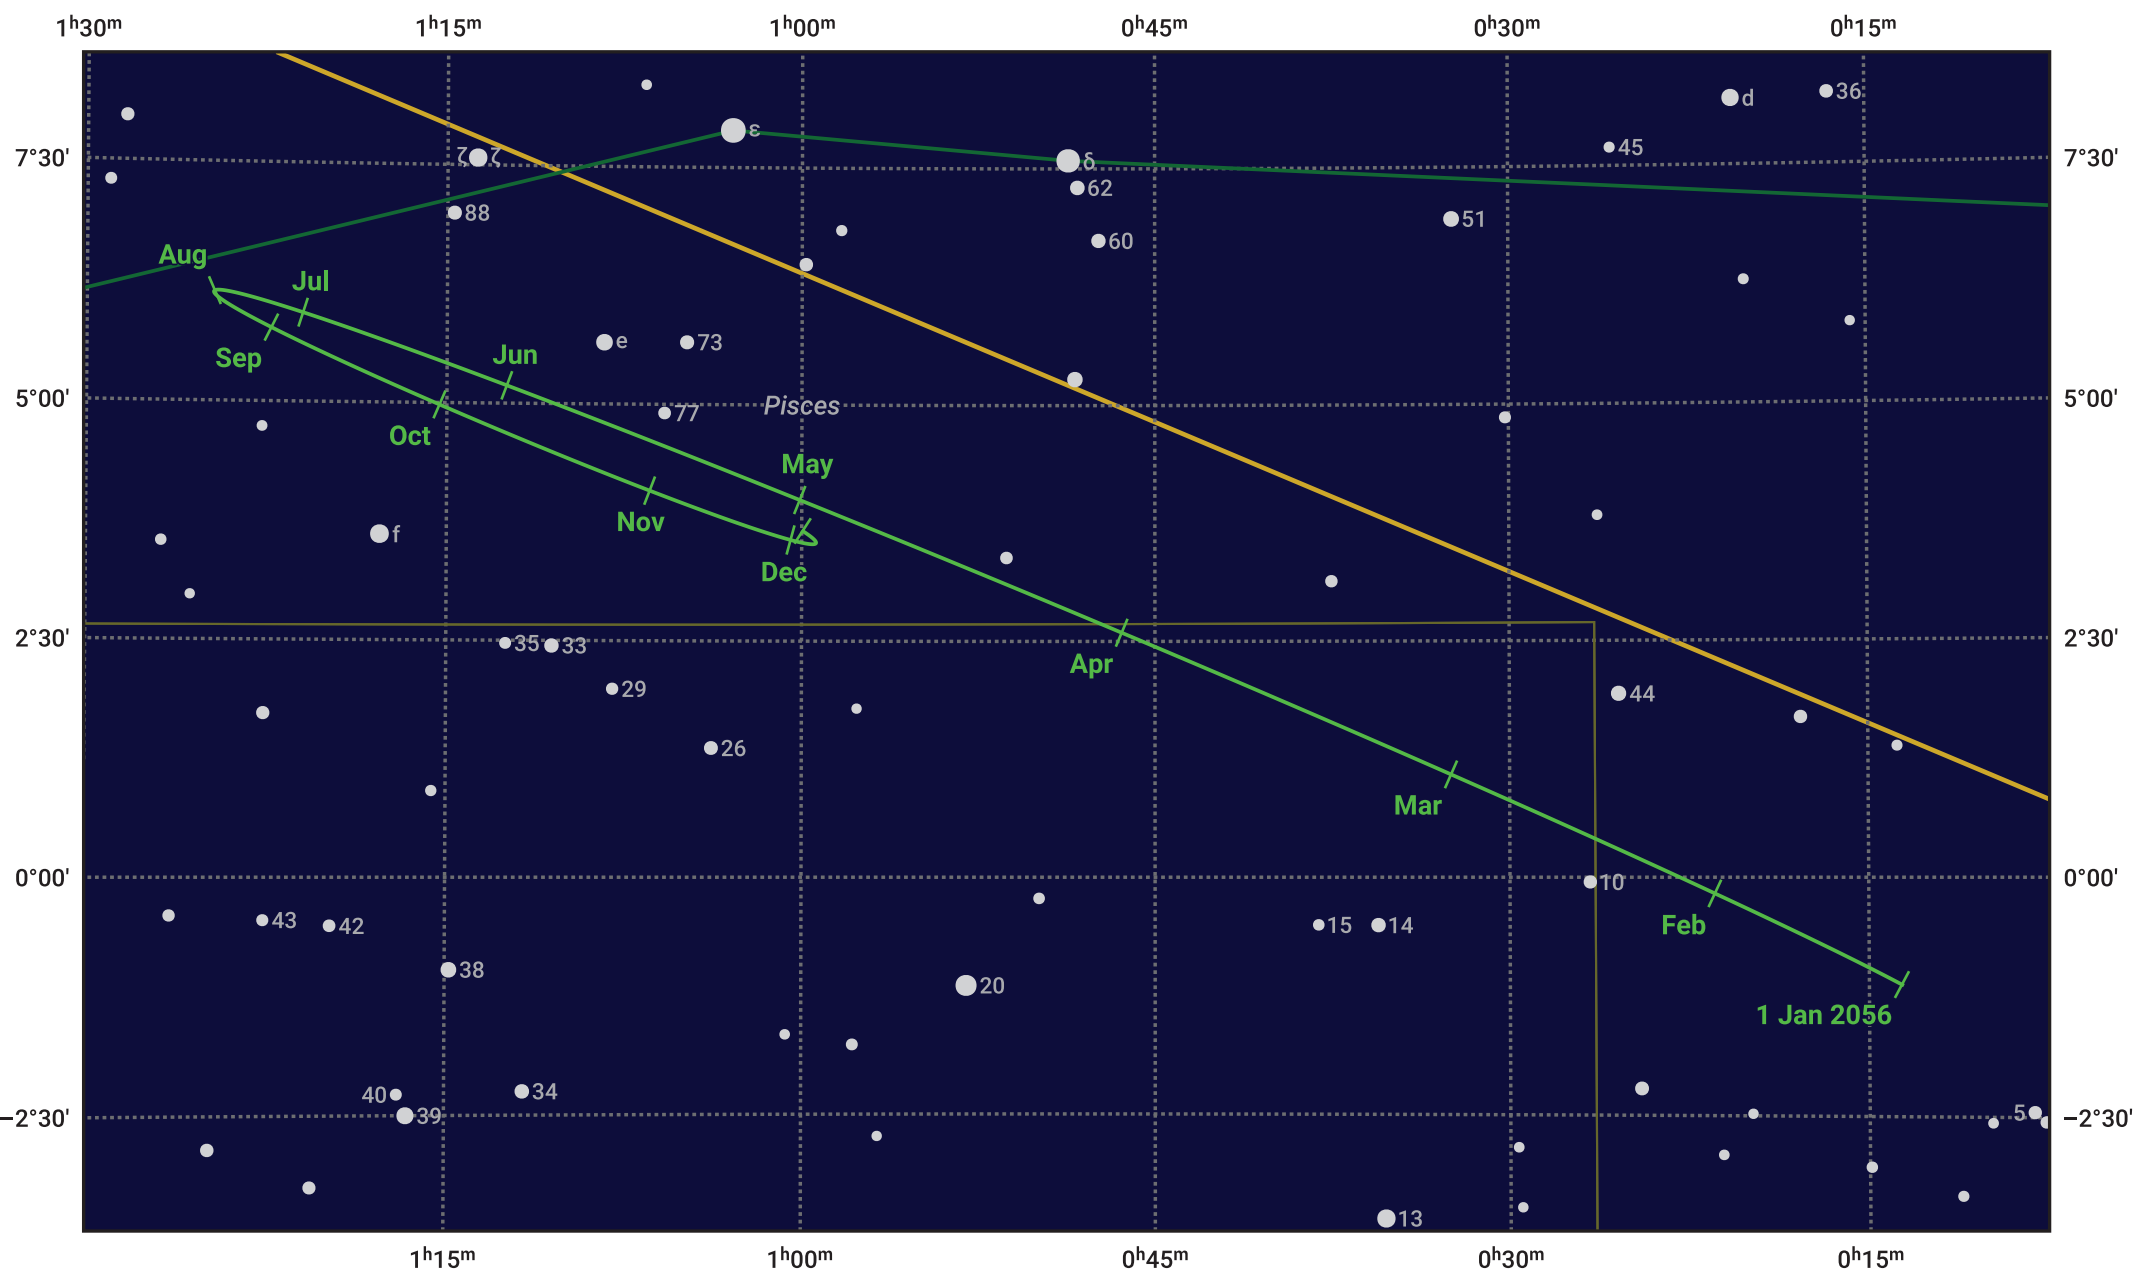

The path of Saturn in 2056

© Dominic Ford 2011–2024. Date markers placed at midnight UTC. Downloaded from <https://in-the-sky.org>

Magnitude scale: ● 7.0 ● 6.0 ● 5.0 ● 4.0

— Ecliptic Plane

- Galaxy
- Bright nebula
- Open cluster
- Globular cluster

Date	Mag	Angular size
2056 Jan 1	0.7	17.5"
2056 Apr 1	0.7	15.9"
2056 Jul 1	0.4	17.4"
2056 Oct 1	0.2	19.8"
2057 Jan 1	0.4	18.0"