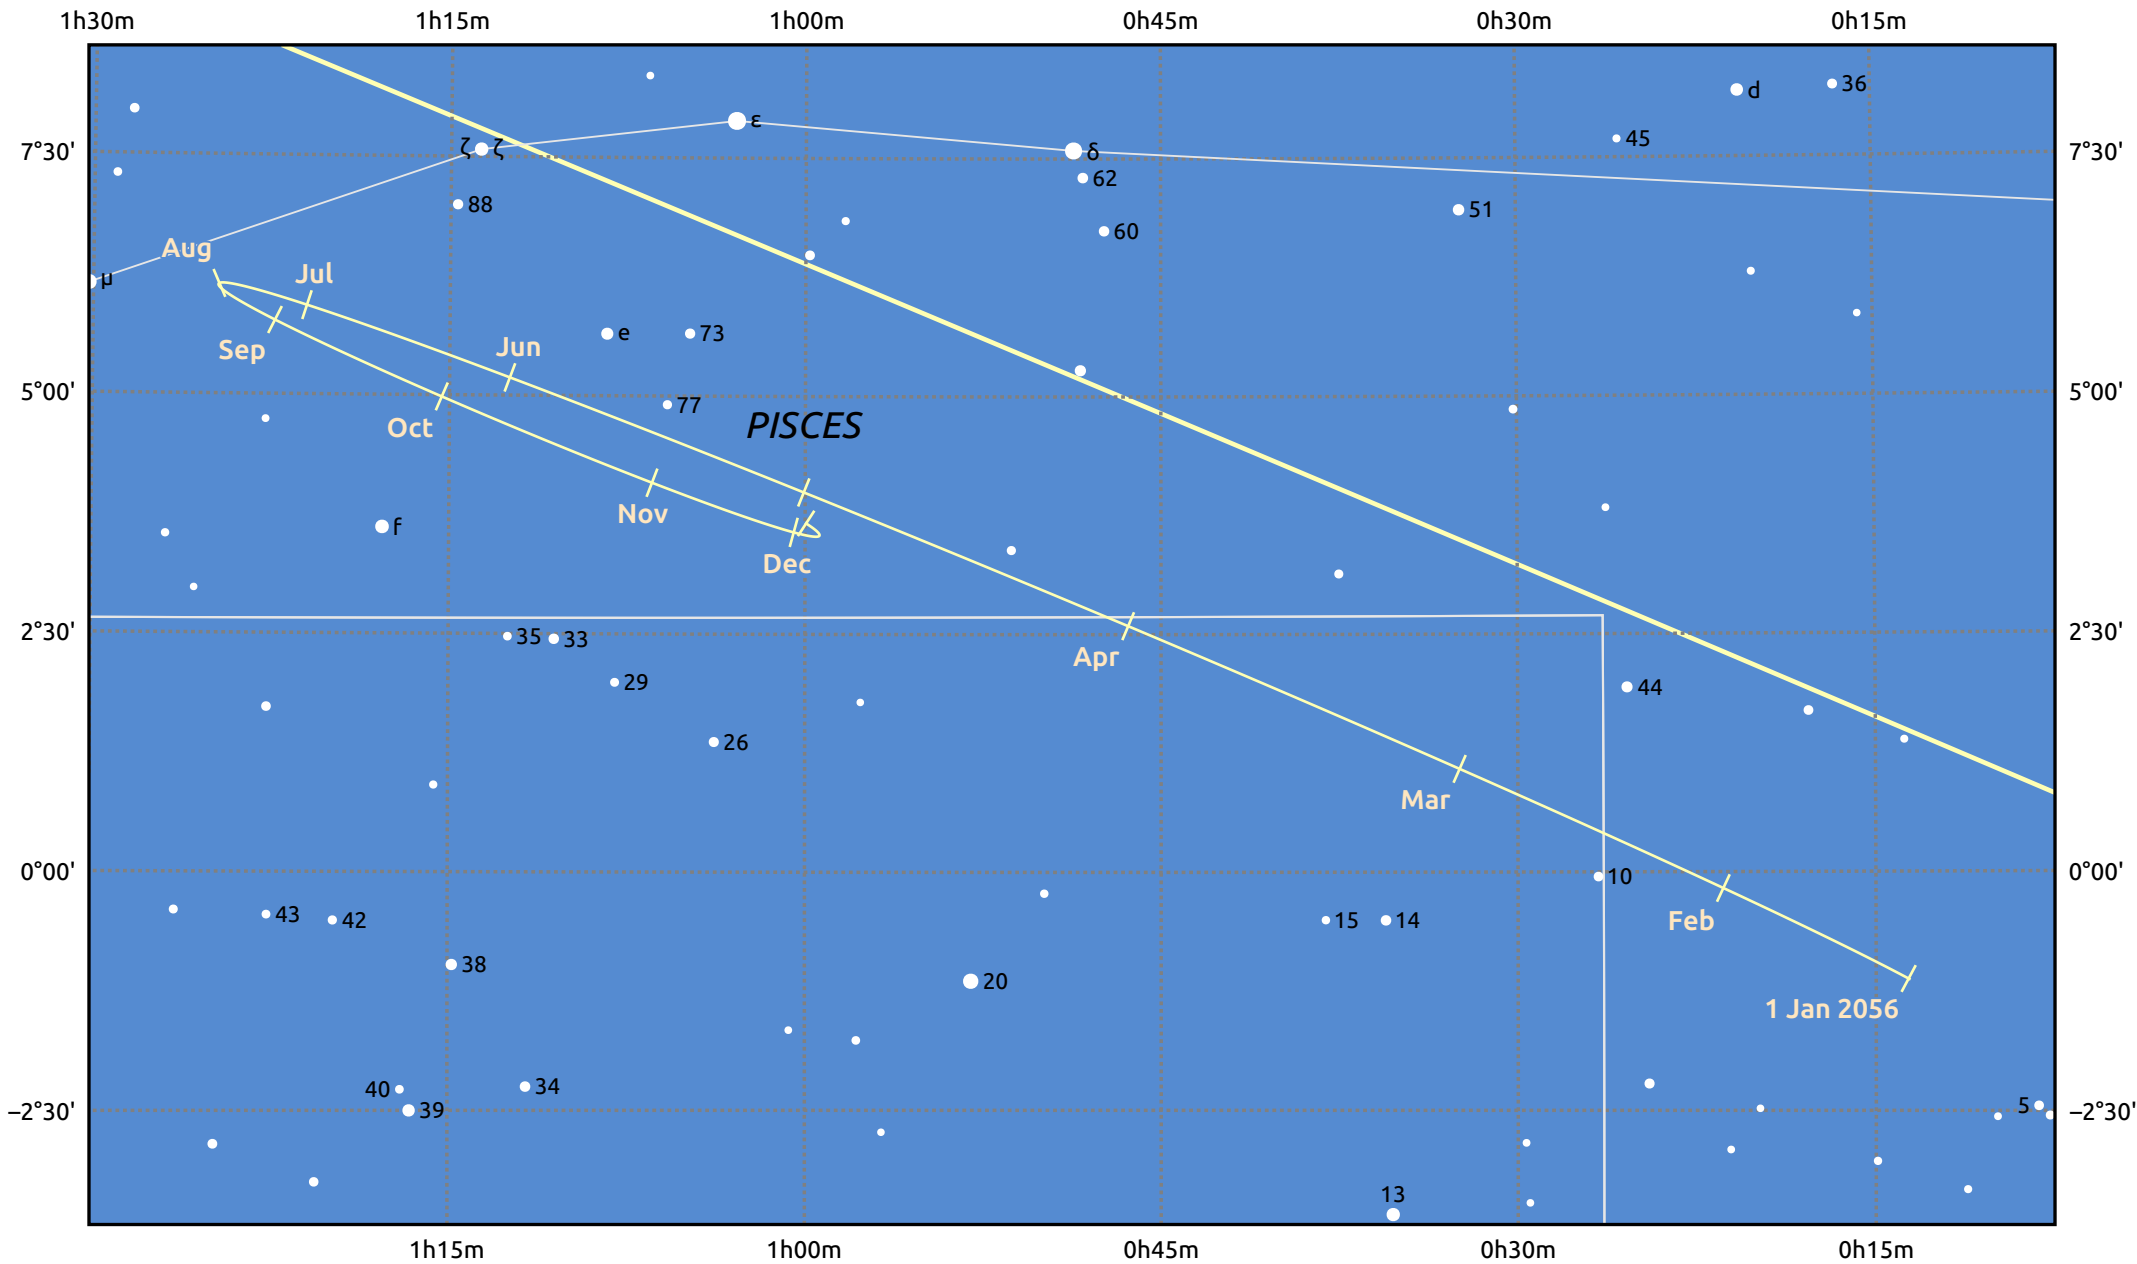

# The path of Saturn in 2056

© Dominic Ford 2011–2025. Date markers placed at midnight UTC. Downloaded from <https://in-the-sky.org>

Magnitude scale: • 7.0 • 6.0 • 5.0 ● 4.0

— Ecliptic Plane

- Galaxy
- Bright nebula
- Open cluster
- Globular cluster
- Planetary nebula

Date	Mag	Angular size
2056 Jan 1	0.7	17.5"
2056 Apr 1	0.7	15.9"
2056 Jul 1	0.4	17.4"
2056 Oct 1	0.2	19.8"
2057 Jan 1	0.4	18.0"