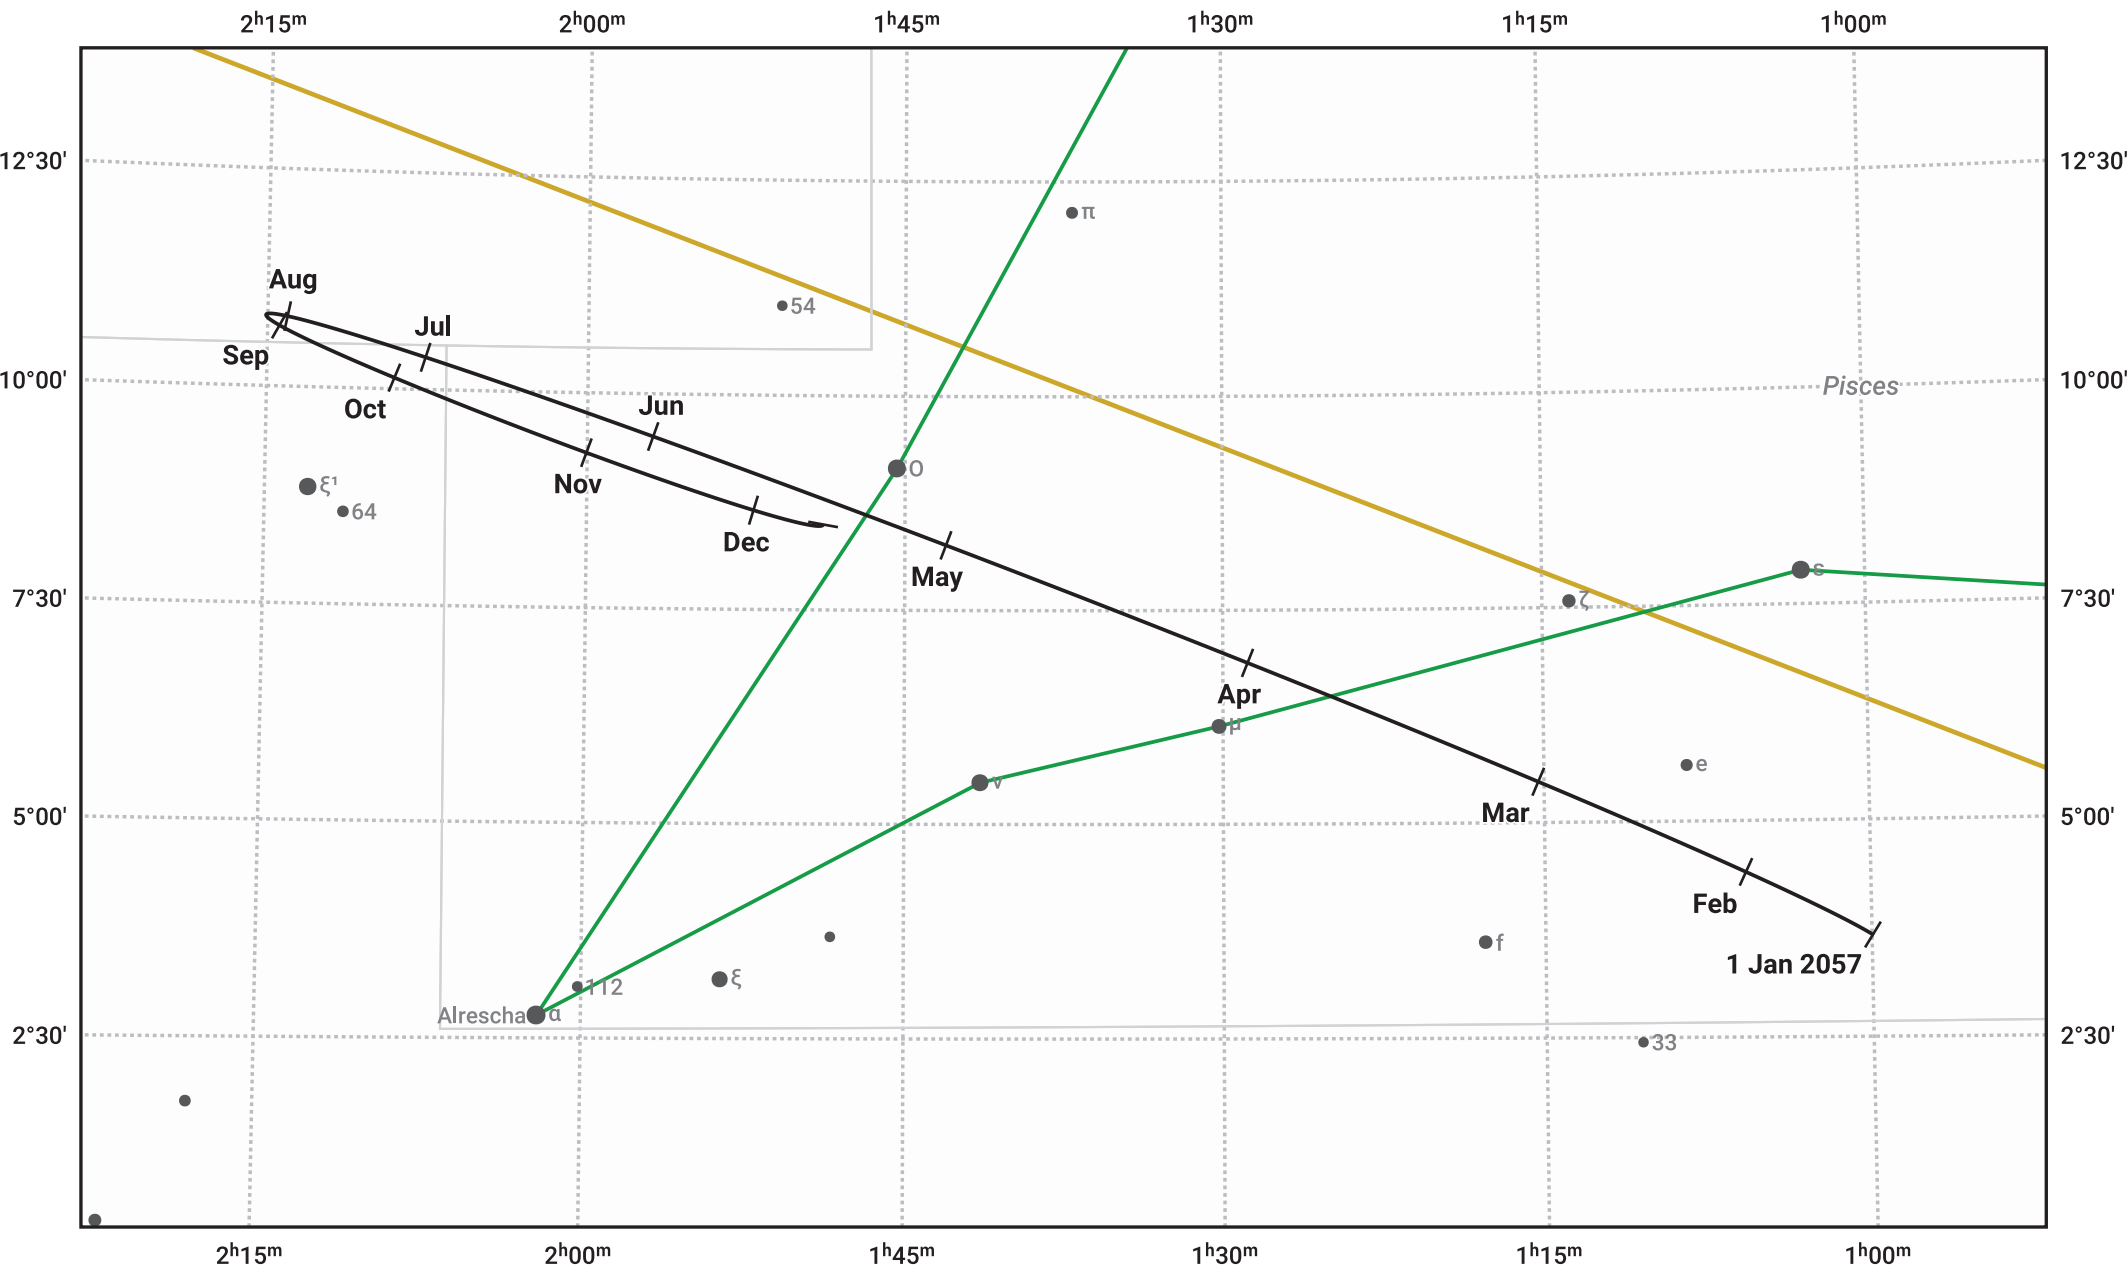

# The path of Saturn in 2057

© Dominic Ford 2011–2024. Date markers placed at midnight UTC. Downloaded from <https://in-the-sky.org>

Magnitude scale: • 6.0 • 5.0 ● 4.0

— Ecliptic Plane

- Galaxy
- Bright nebula
- Open cluster
- ⊕ Globular cluster

Date	Mag	Angular size
2057 Jan 1	0.4	18.0"
2057 Apr 1	0.5	16.1"
2057 Jul 1	0.3	17.2"
2057 Oct 1	-0.1	19.9"
2058 Jan 1	0.1	18.7"