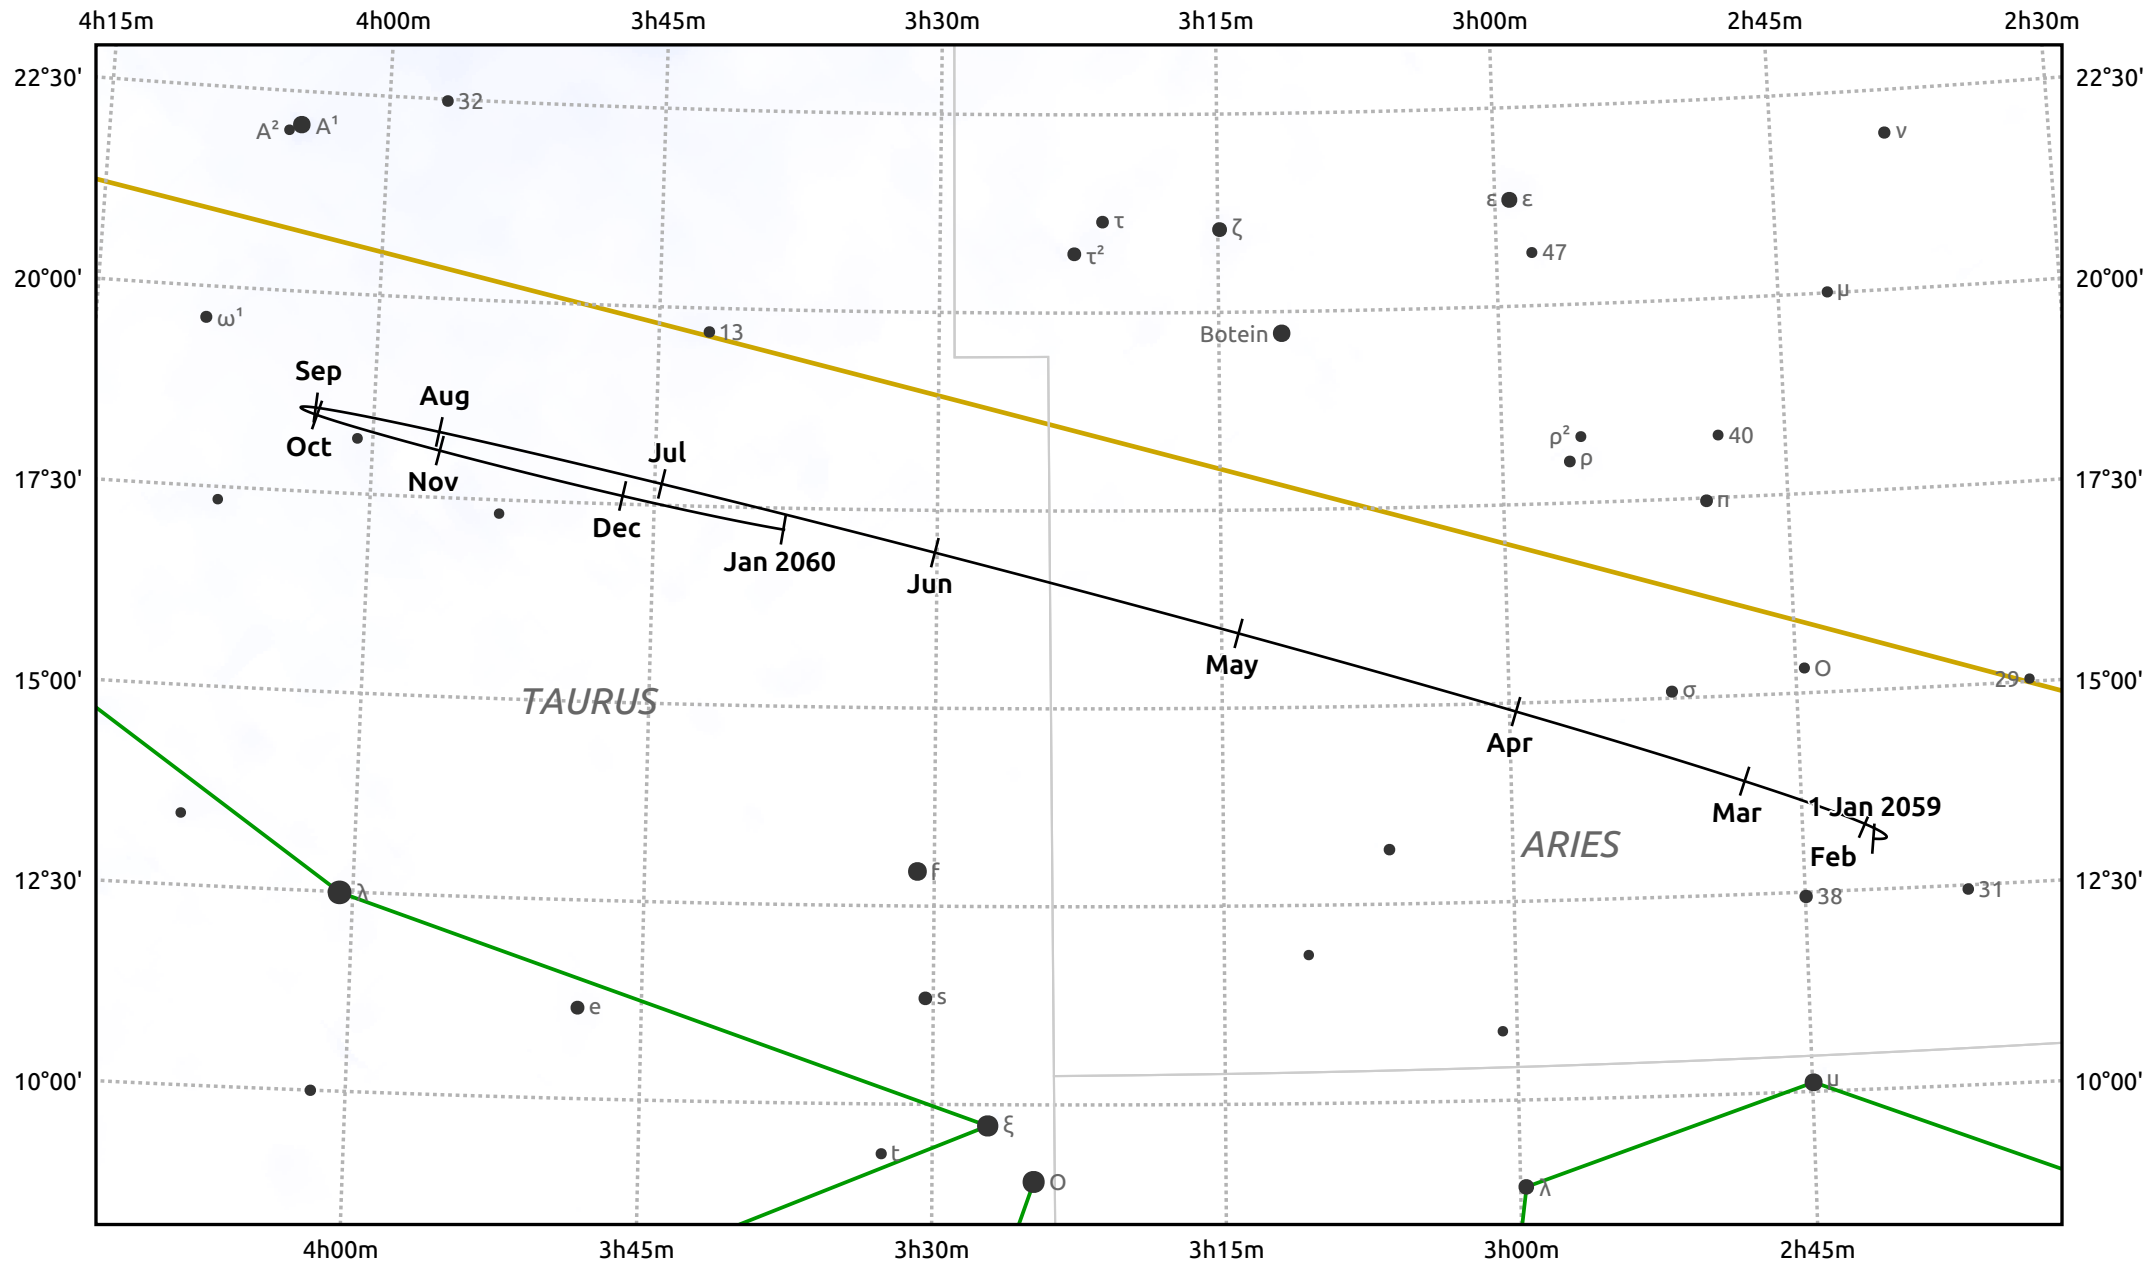

# The path of Saturn in 2059

© Dominic Ford 2011–2025. Date markers placed at midnight UTC. Downloaded from <https://in-the-sky.org>

Magnitude scale: ● 6.0 ● 5.0 ● 4.0 ● 3.0

— Ecliptic Plane

● Galaxy ■ Bright nebula ● Open cluster ⊕ Globular cluster ⊕ Planetary nebula

Date	Mag	Angular size
2059 Jan 1	-0.1	19.3"
2059 Apr 1	0.1	16.7"
2059 Jul 1	0.1	16.8"
2059 Oct 1	-0.3	19.5"
2060 Jan 1	-0.3	19.9"