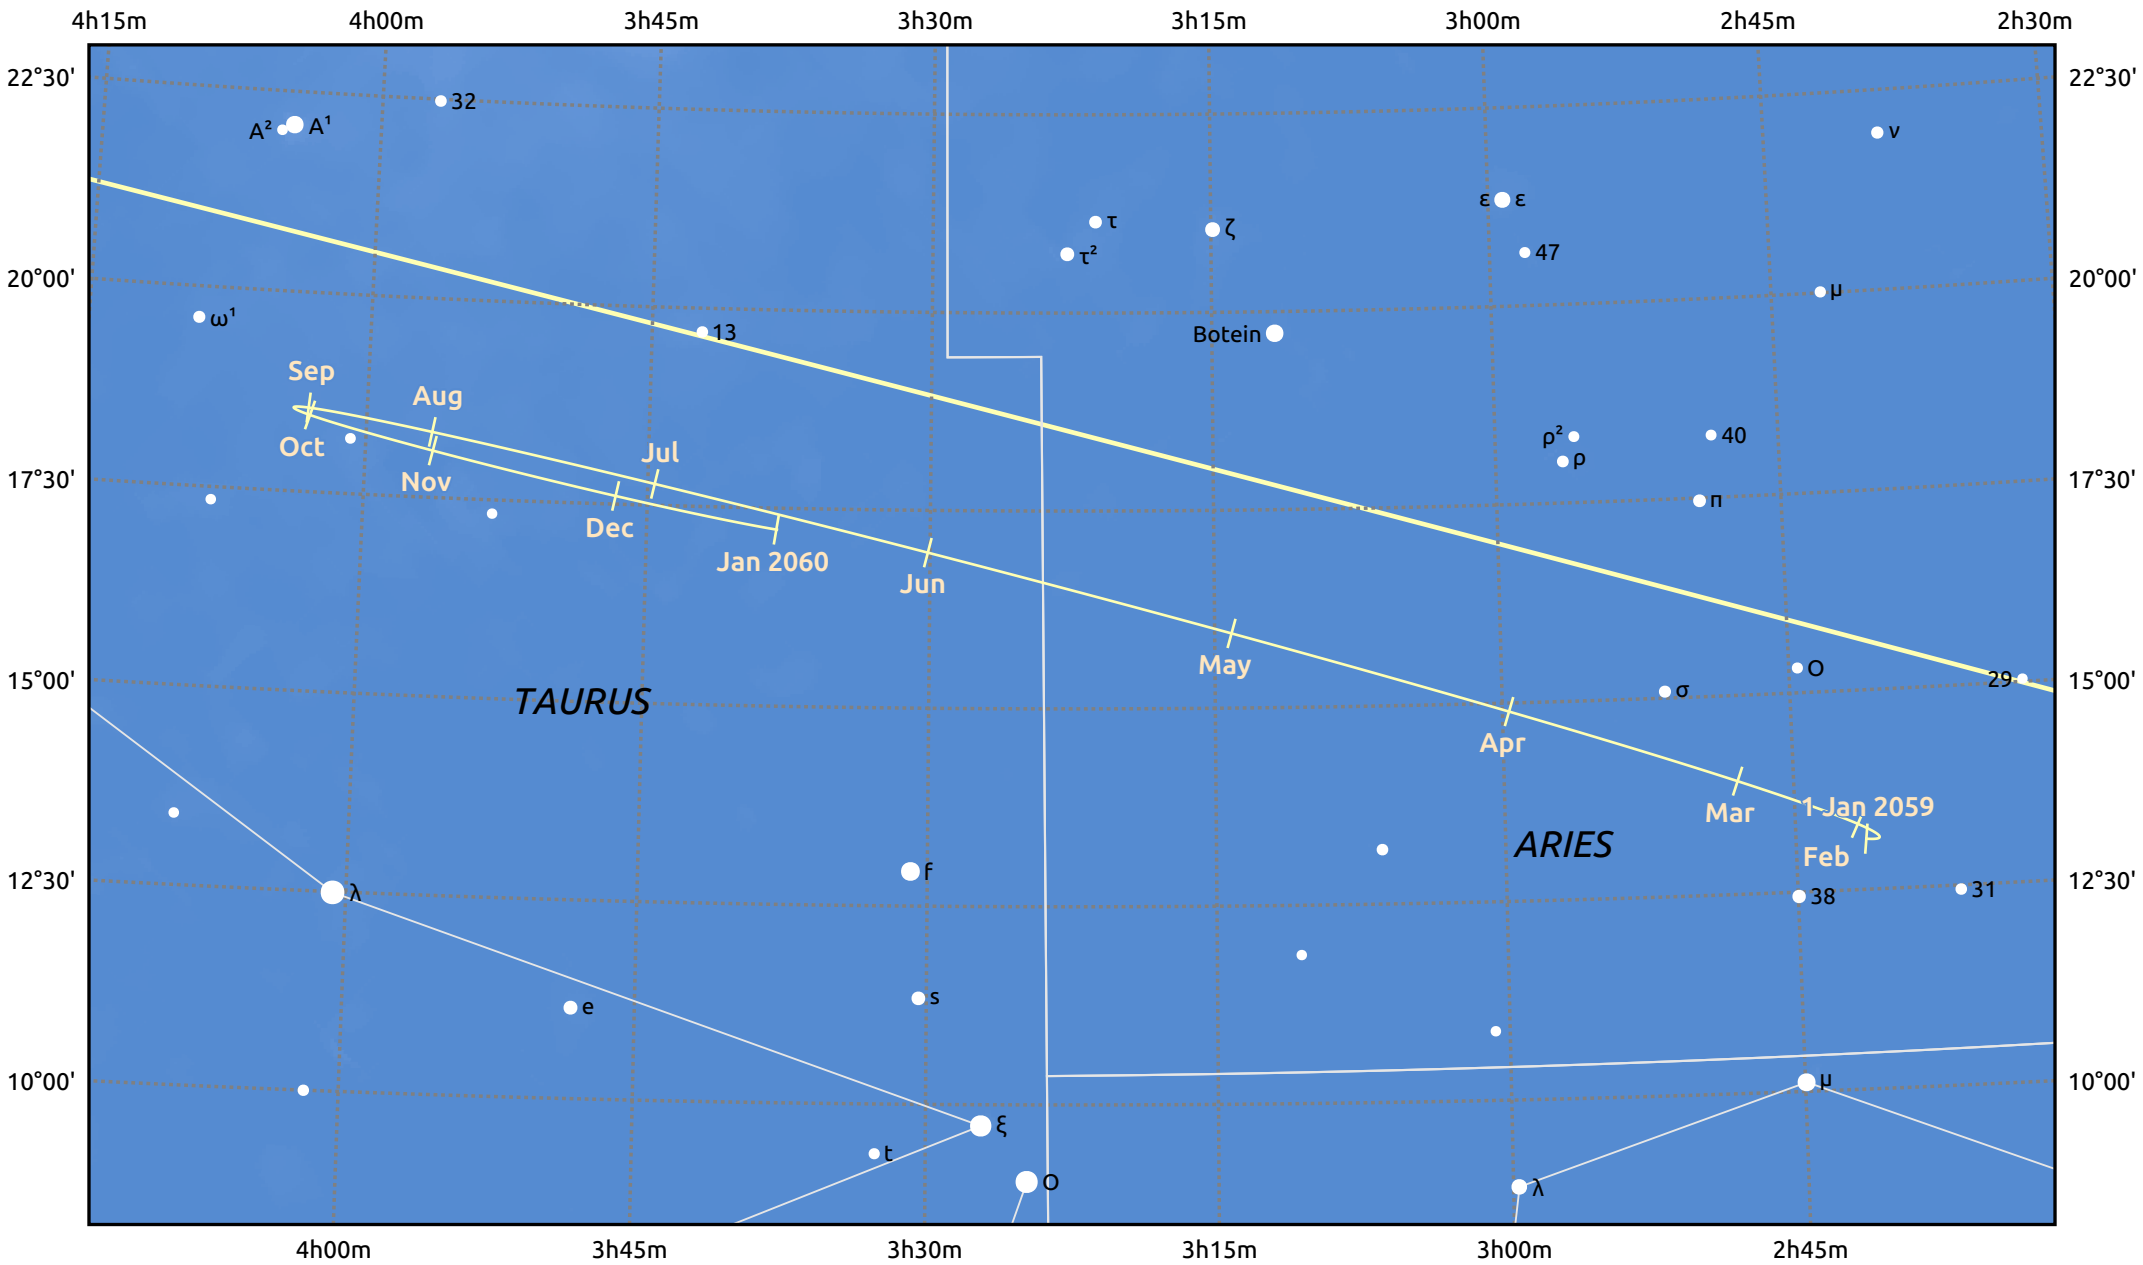

# The path of Saturn in 2059

© Dominic Ford 2011–2025. Date markers placed at midnight UTC. Downloaded from <https://in-the-sky.org>

Magnitude scale: ● 6.0 ● 5.0 ● 4.0 ● 3.0

— Ecliptic Plane

- ◆ Galaxy
- ◆ Bright nebula
- Open cluster
- Globular cluster
- ◆ Planetary nebula

Date	Mag	Angular size
2059 Jan 1	-0.1	19.3"
2059 Apr 1	0.1	16.7"
2059 Jul 1	0.1	16.8"
2059 Oct 1	-0.3	19.5"
2060 Jan 1	-0.3	19.9"