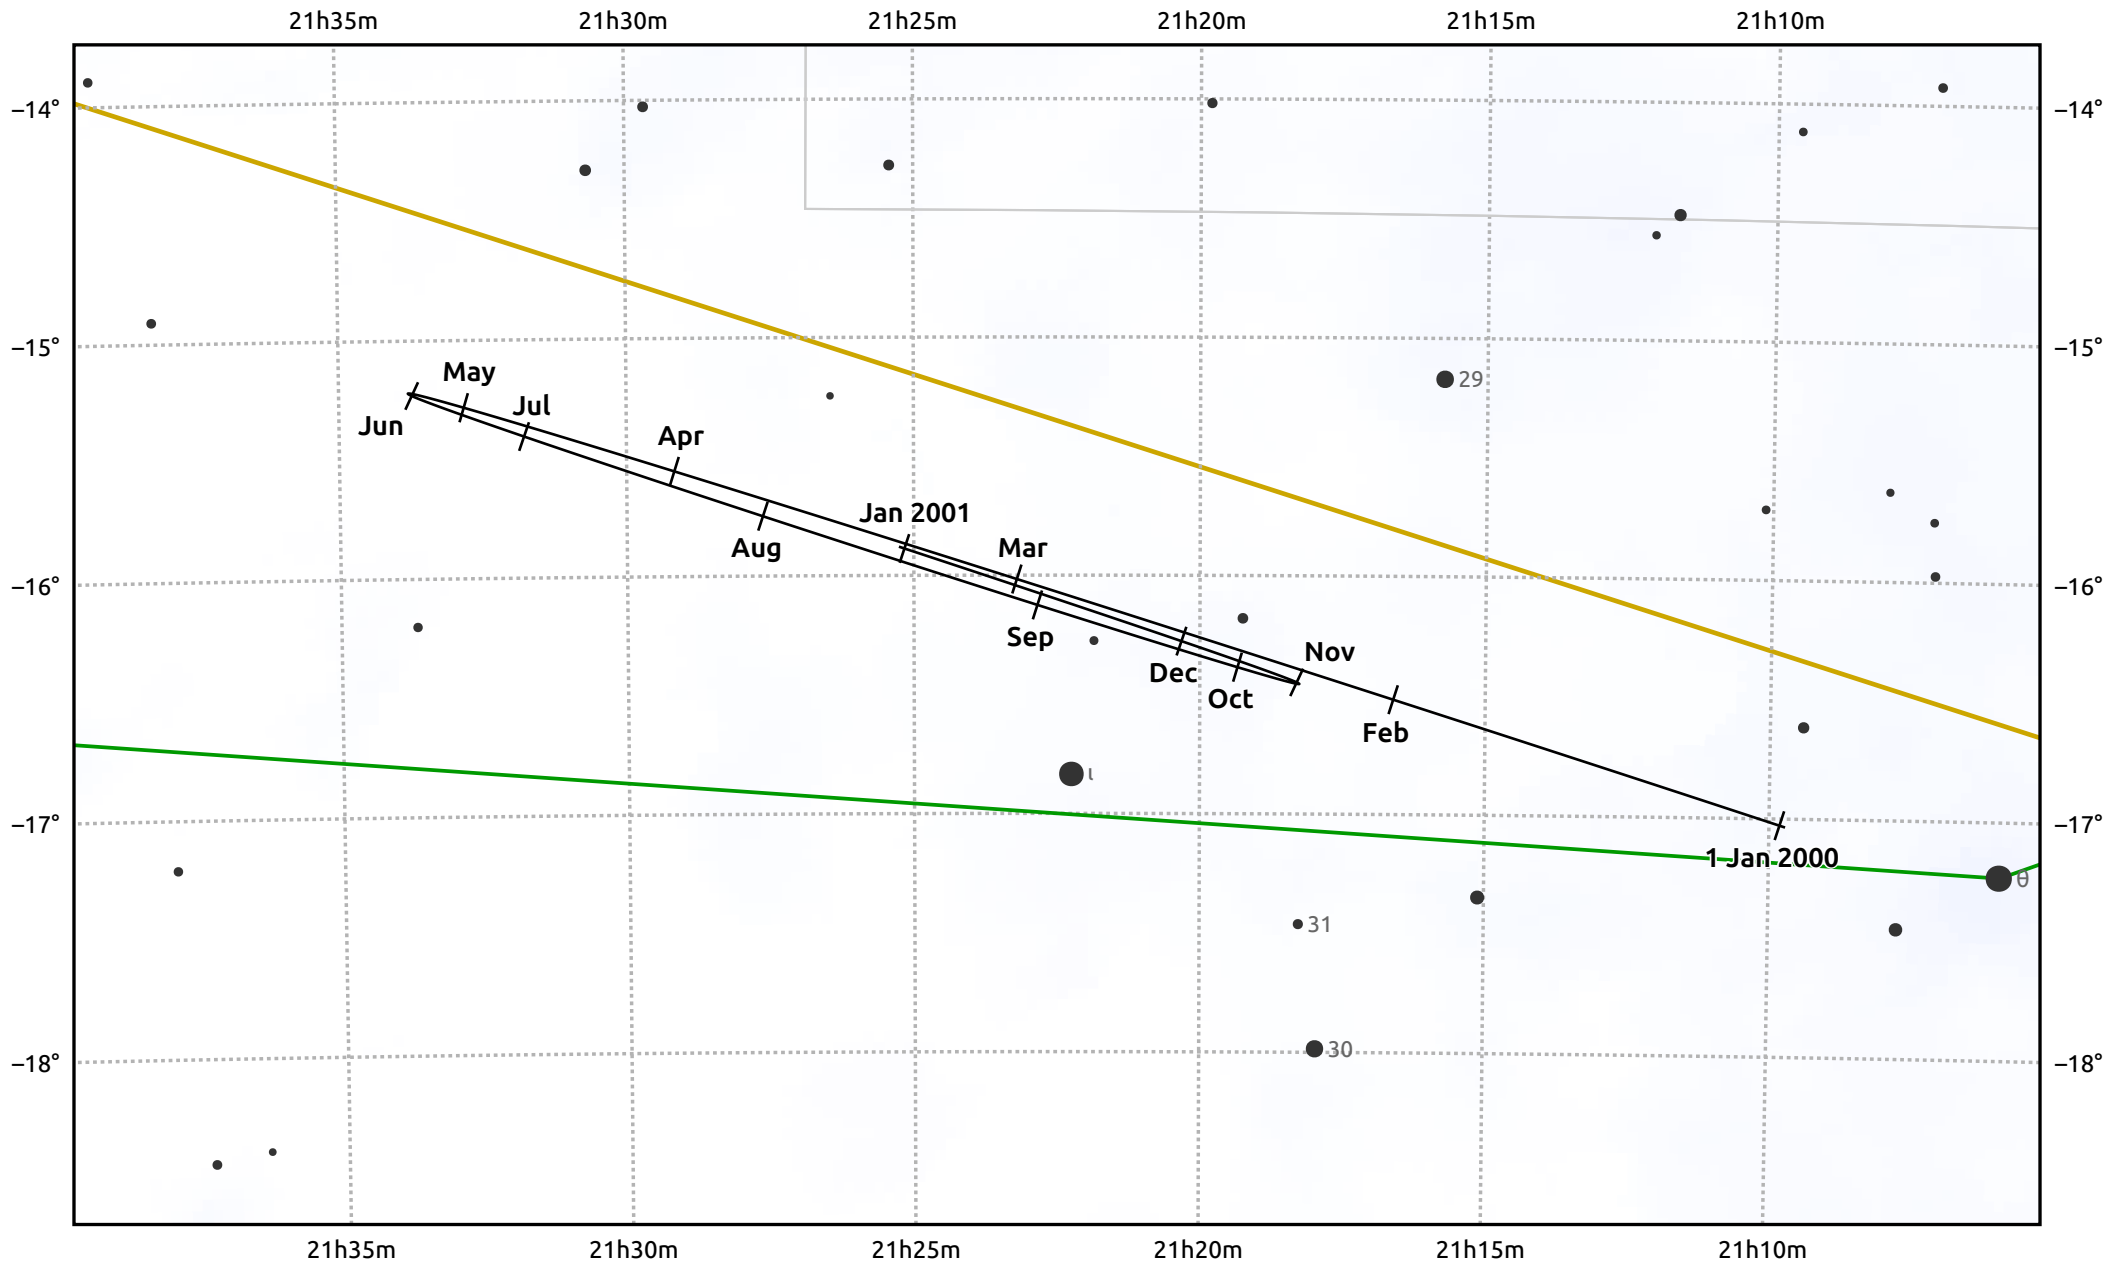

The path of Uranus in 2000

© Dominic Ford 2011–2025. Date markers placed at midnight UTC. Downloaded from <https://in-the-sky.org>

Magnitude scale: • 8.0 • 7.0 • 6.0 • 5.0 ● 4.0

— Ecliptic Plane

● Galaxy
 ■ Bright nebula
 ● Open cluster
 ⊕ Globular cluster
 + Planetary nebula

Date	Mag	Angular size
2000 Jan 1	5.9	3.4"
2000 Apr 1	5.9	3.4"
2000 Jul 1	5.7	3.7"
2000 Oct 1	5.8	3.7"
2001 Jan 1	5.9	3.4"