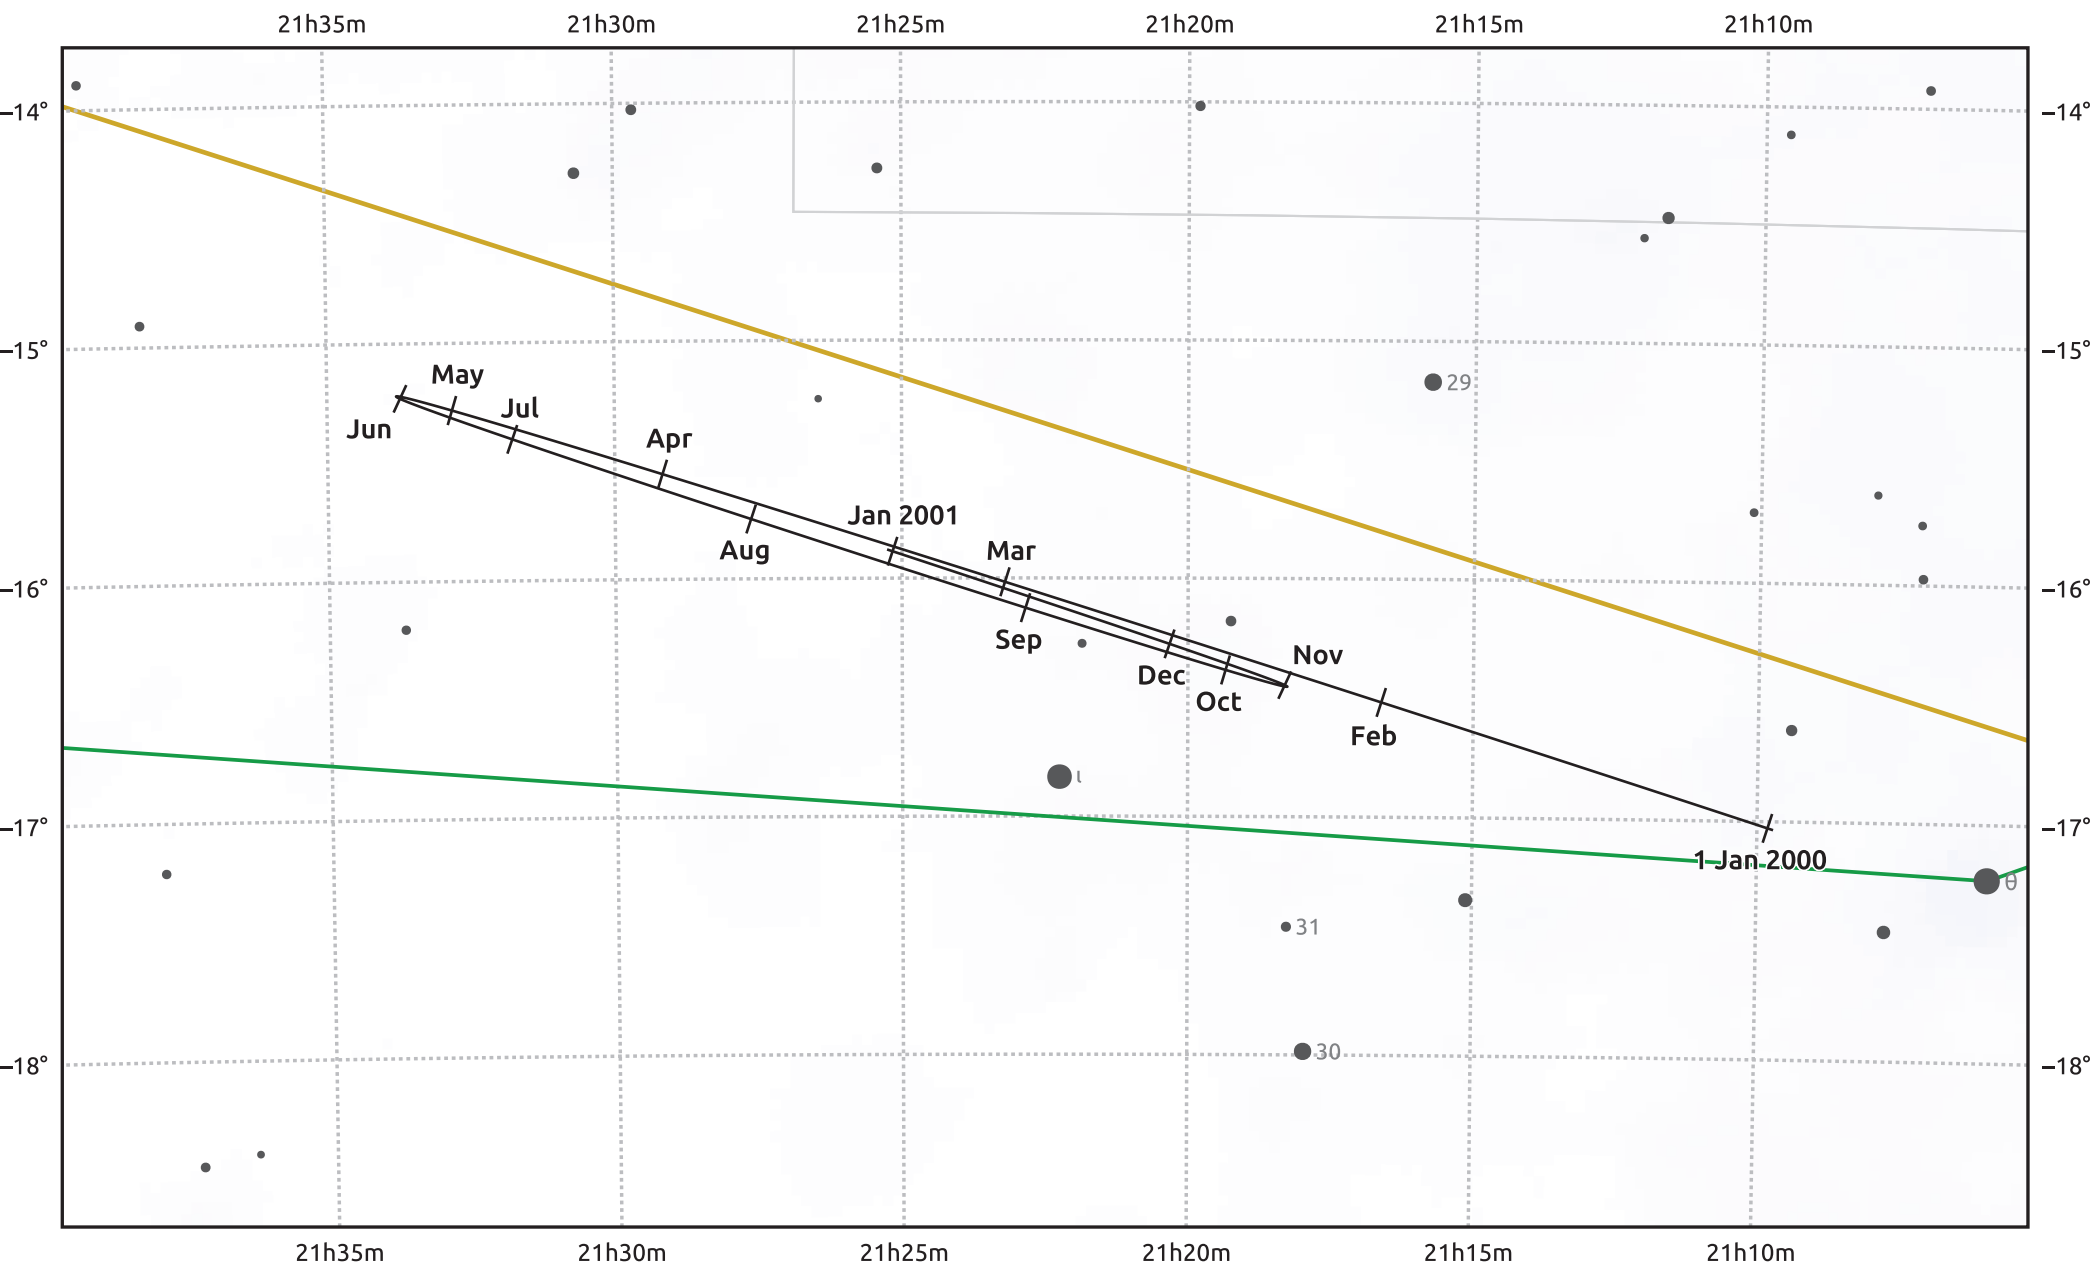

The path of Uranus in 2000

© Dominic Ford 2011–2025. Date markers placed at midnight UTC. Downloaded from <https://in-the-sky.org>

Magnitude scale: • 8.0 • 7.0 • 6.0 ● 5.0 ● 4.0

— Ecliptic Plane

Galaxy Bright nebula Open cluster Globular cluster Planetary nebula

Date	Mag	Angular size
2000 Jan 1	5.9	3.4"
2000 Apr 1	5.9	3.4"
2000 Jul 1	5.7	3.7"
2000 Oct 1	5.8	3.7"
2001 Jan 1	5.9	3.4"