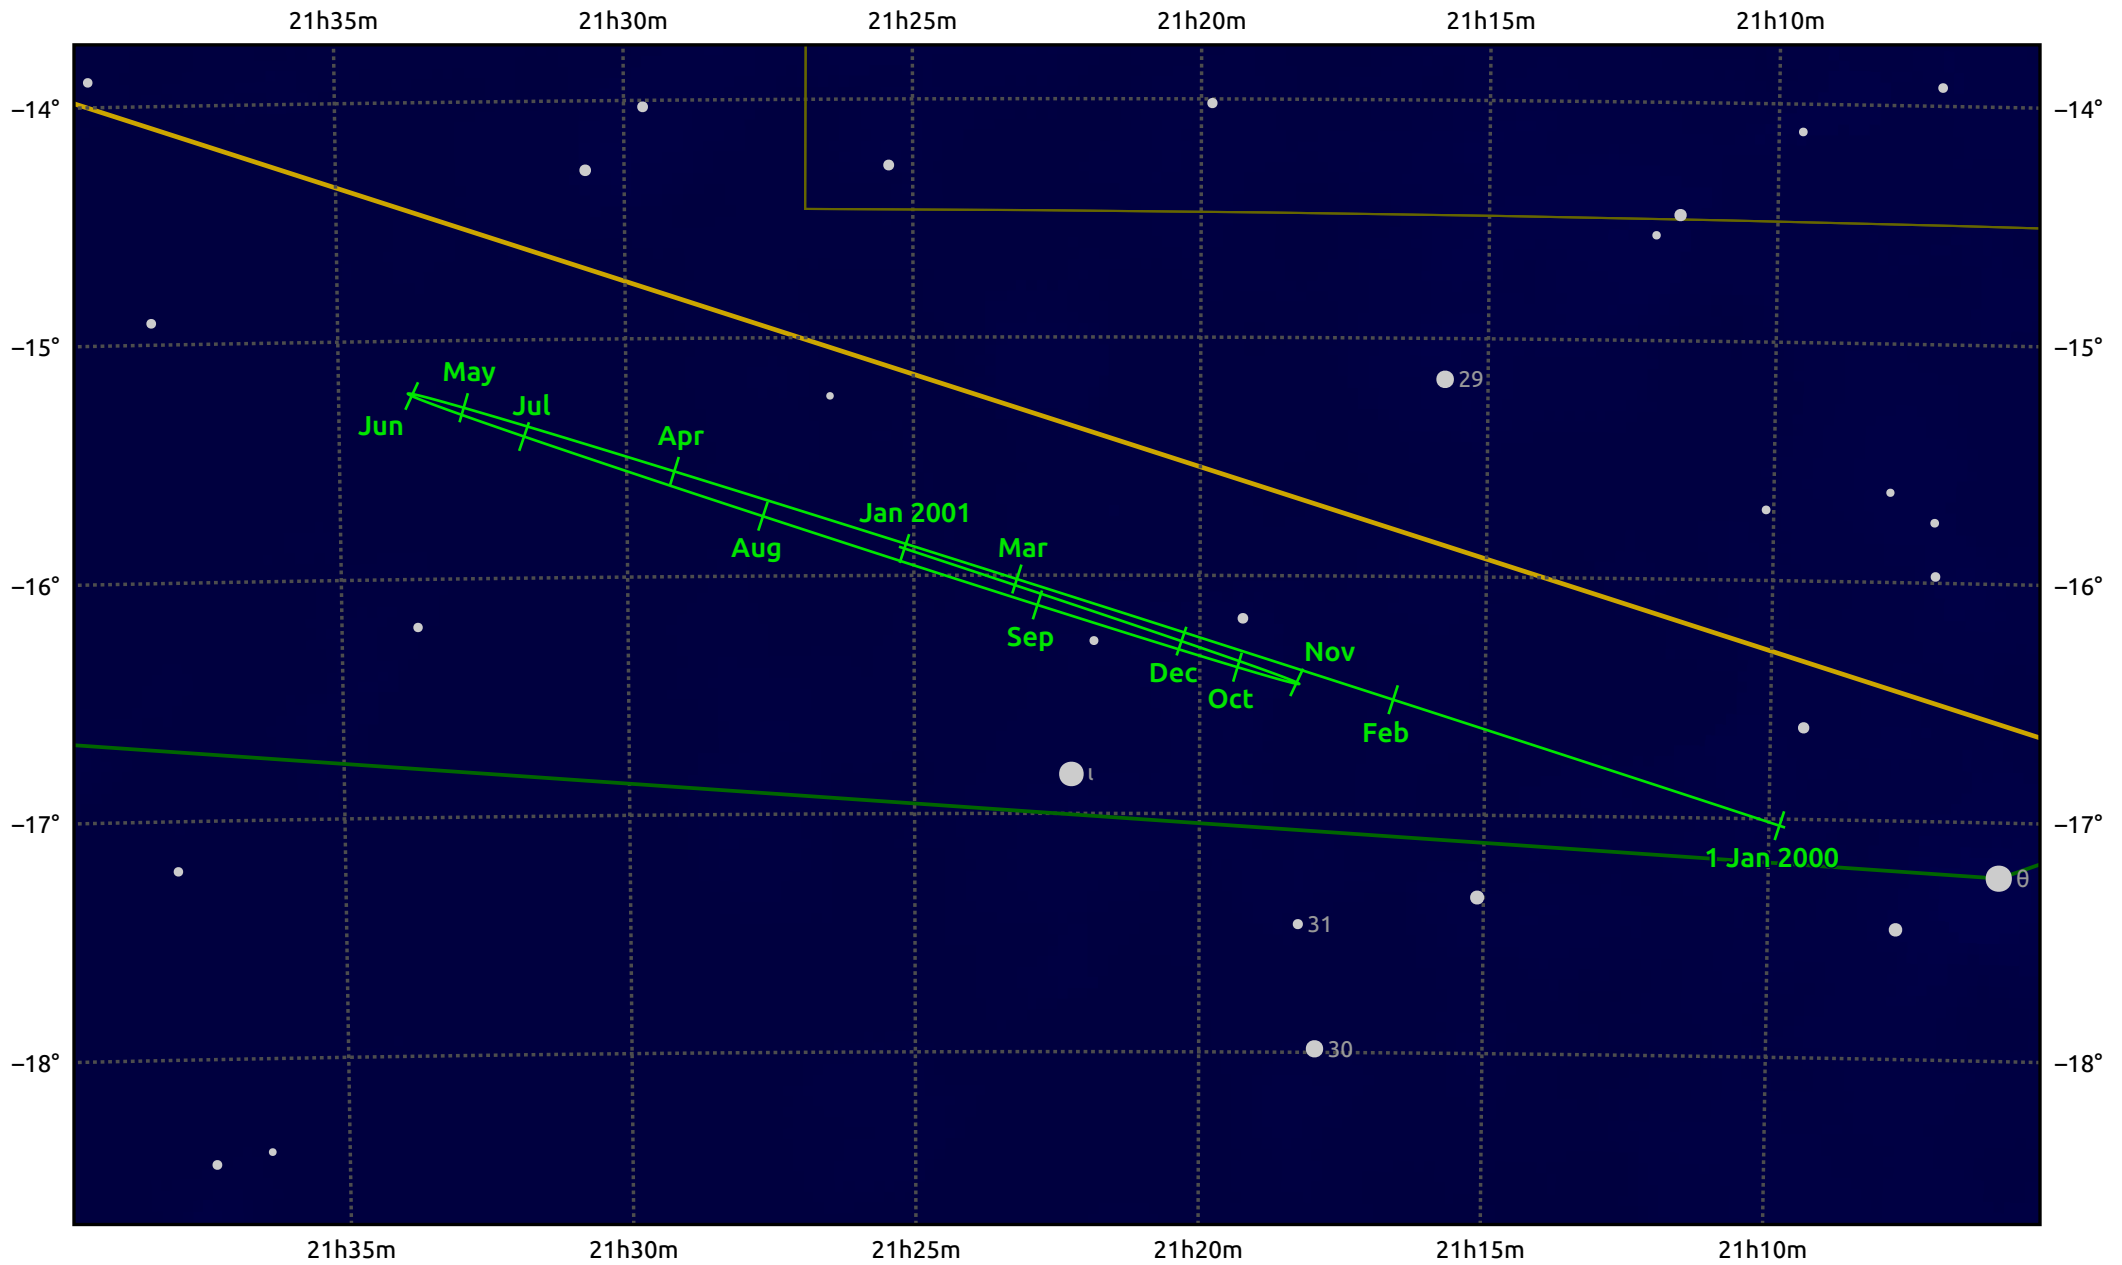

The path of Uranus in 2000

© Dominic Ford 2011–2025. Date markers placed at midnight UTC. Downloaded from <https://in-the-sky.org>

Magnitude scale: • 8.0 • 7.0 • 6.0 • 5.0 ● 4.0

— Ecliptic Plane

● Galaxy
 ■ Bright nebula
 ● Open cluster
 ⊕ Globular cluster
 ◆ Planetary nebula

Date	Mag	Angular size
2000 Jan 1	5.9	3.4"
2000 Apr 1	5.9	3.4"
2000 Jul 1	5.7	3.7"
2000 Oct 1	5.8	3.7"
2001 Jan 1	5.9	3.4"