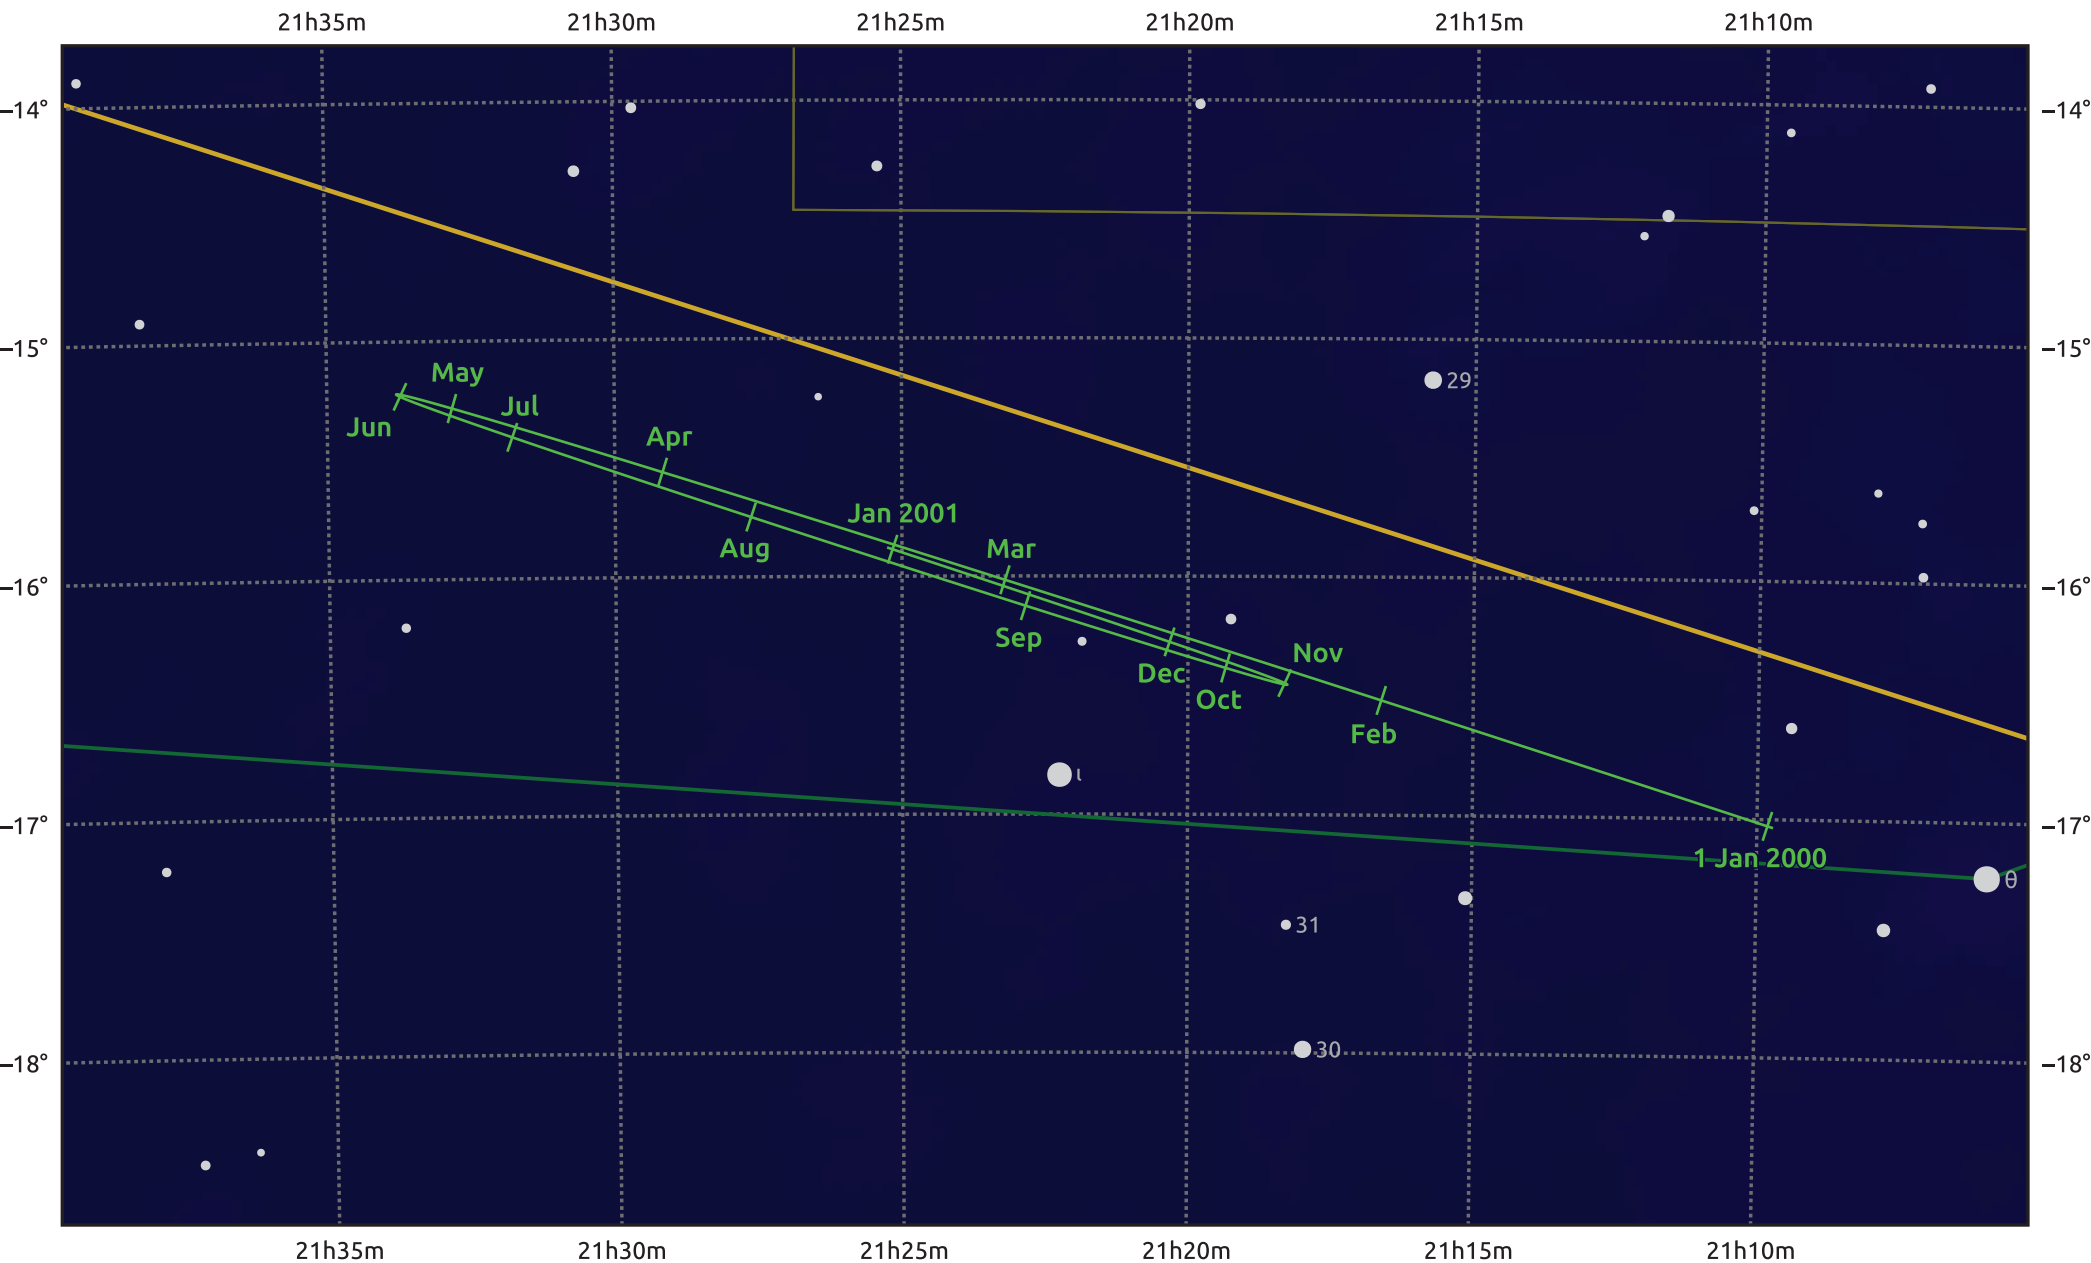

The path of Uranus in 2000

© Dominic Ford 2011–2025. Date markers placed at midnight UTC. Downloaded from <https://in-the-sky.org>

Magnitude scale: • 8.0 • 7.0 • 6.0 • 5.0 • 4.0

— Ecliptic Plane

Galaxy Bright nebula Open cluster Globular cluster Planetary nebula

Date	Mag	Angular size
2000 Jan 1	5.9	3.4"
2000 Apr 1	5.9	3.4"
2000 Jul 1	5.7	3.7"
2000 Oct 1	5.8	3.7"
2001 Jan 1	5.9	3.4"