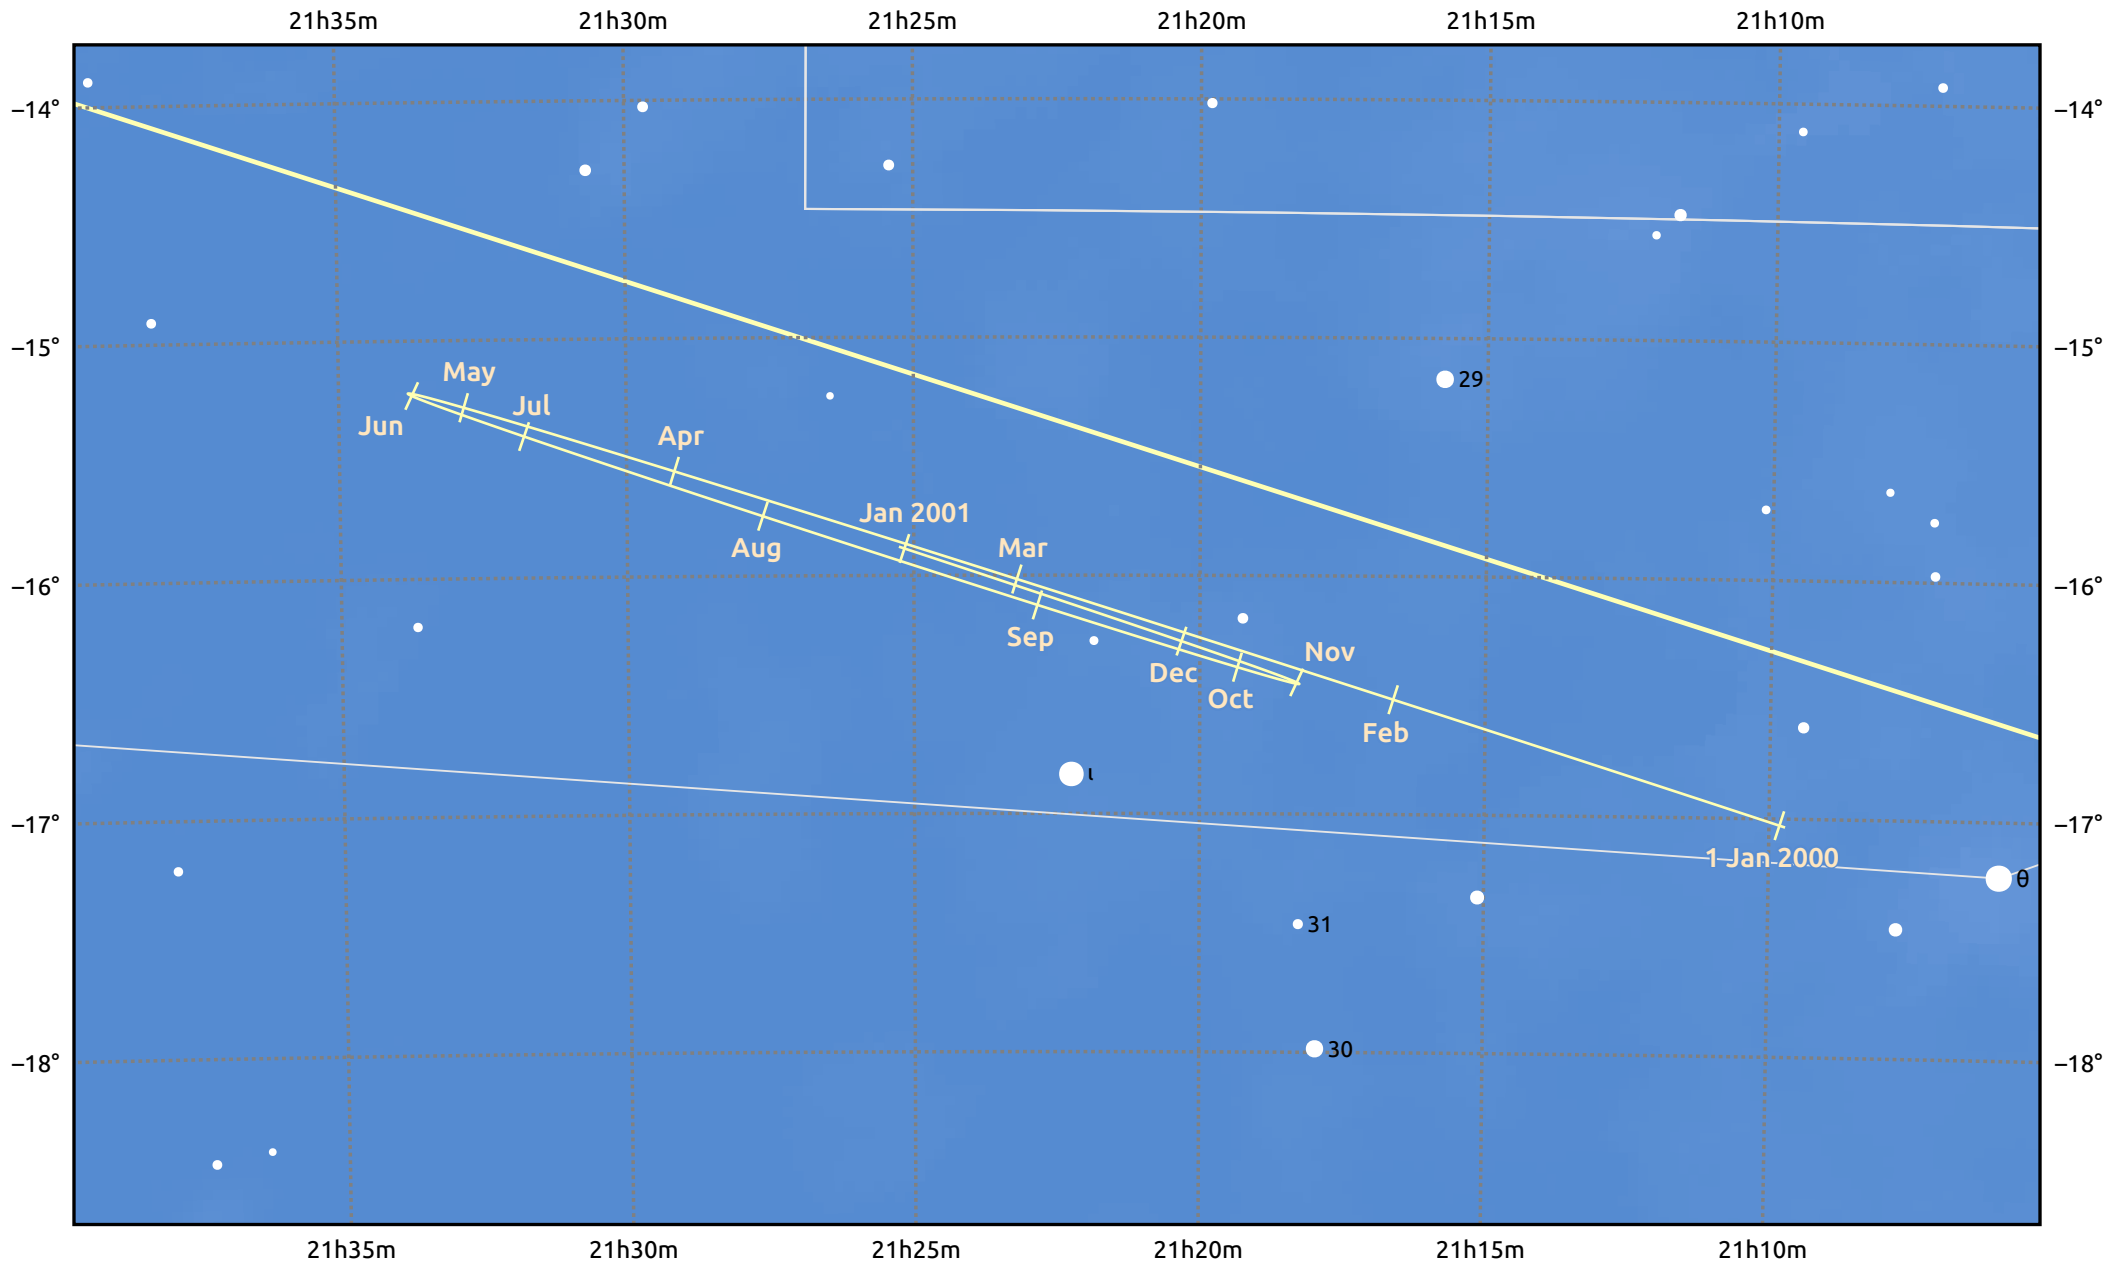

The path of Uranus in 2000

© Dominic Ford 2011–2025. Date markers placed at midnight UTC. Downloaded from <https://in-the-sky.org>

Magnitude scale: • 8.0 • 7.0 • 6.0 • 5.0 ● 4.0

— Ecliptic Plane

Galaxy Bright nebula Open cluster Globular cluster Planetary nebula

Date	Mag	Angular size
2000 Jan 1	5.9	3.4"
2000 Apr 1	5.9	3.4"
2000 Jul 1	5.7	3.7"
2000 Oct 1	5.8	3.7"
2001 Jan 1	5.9	3.4"