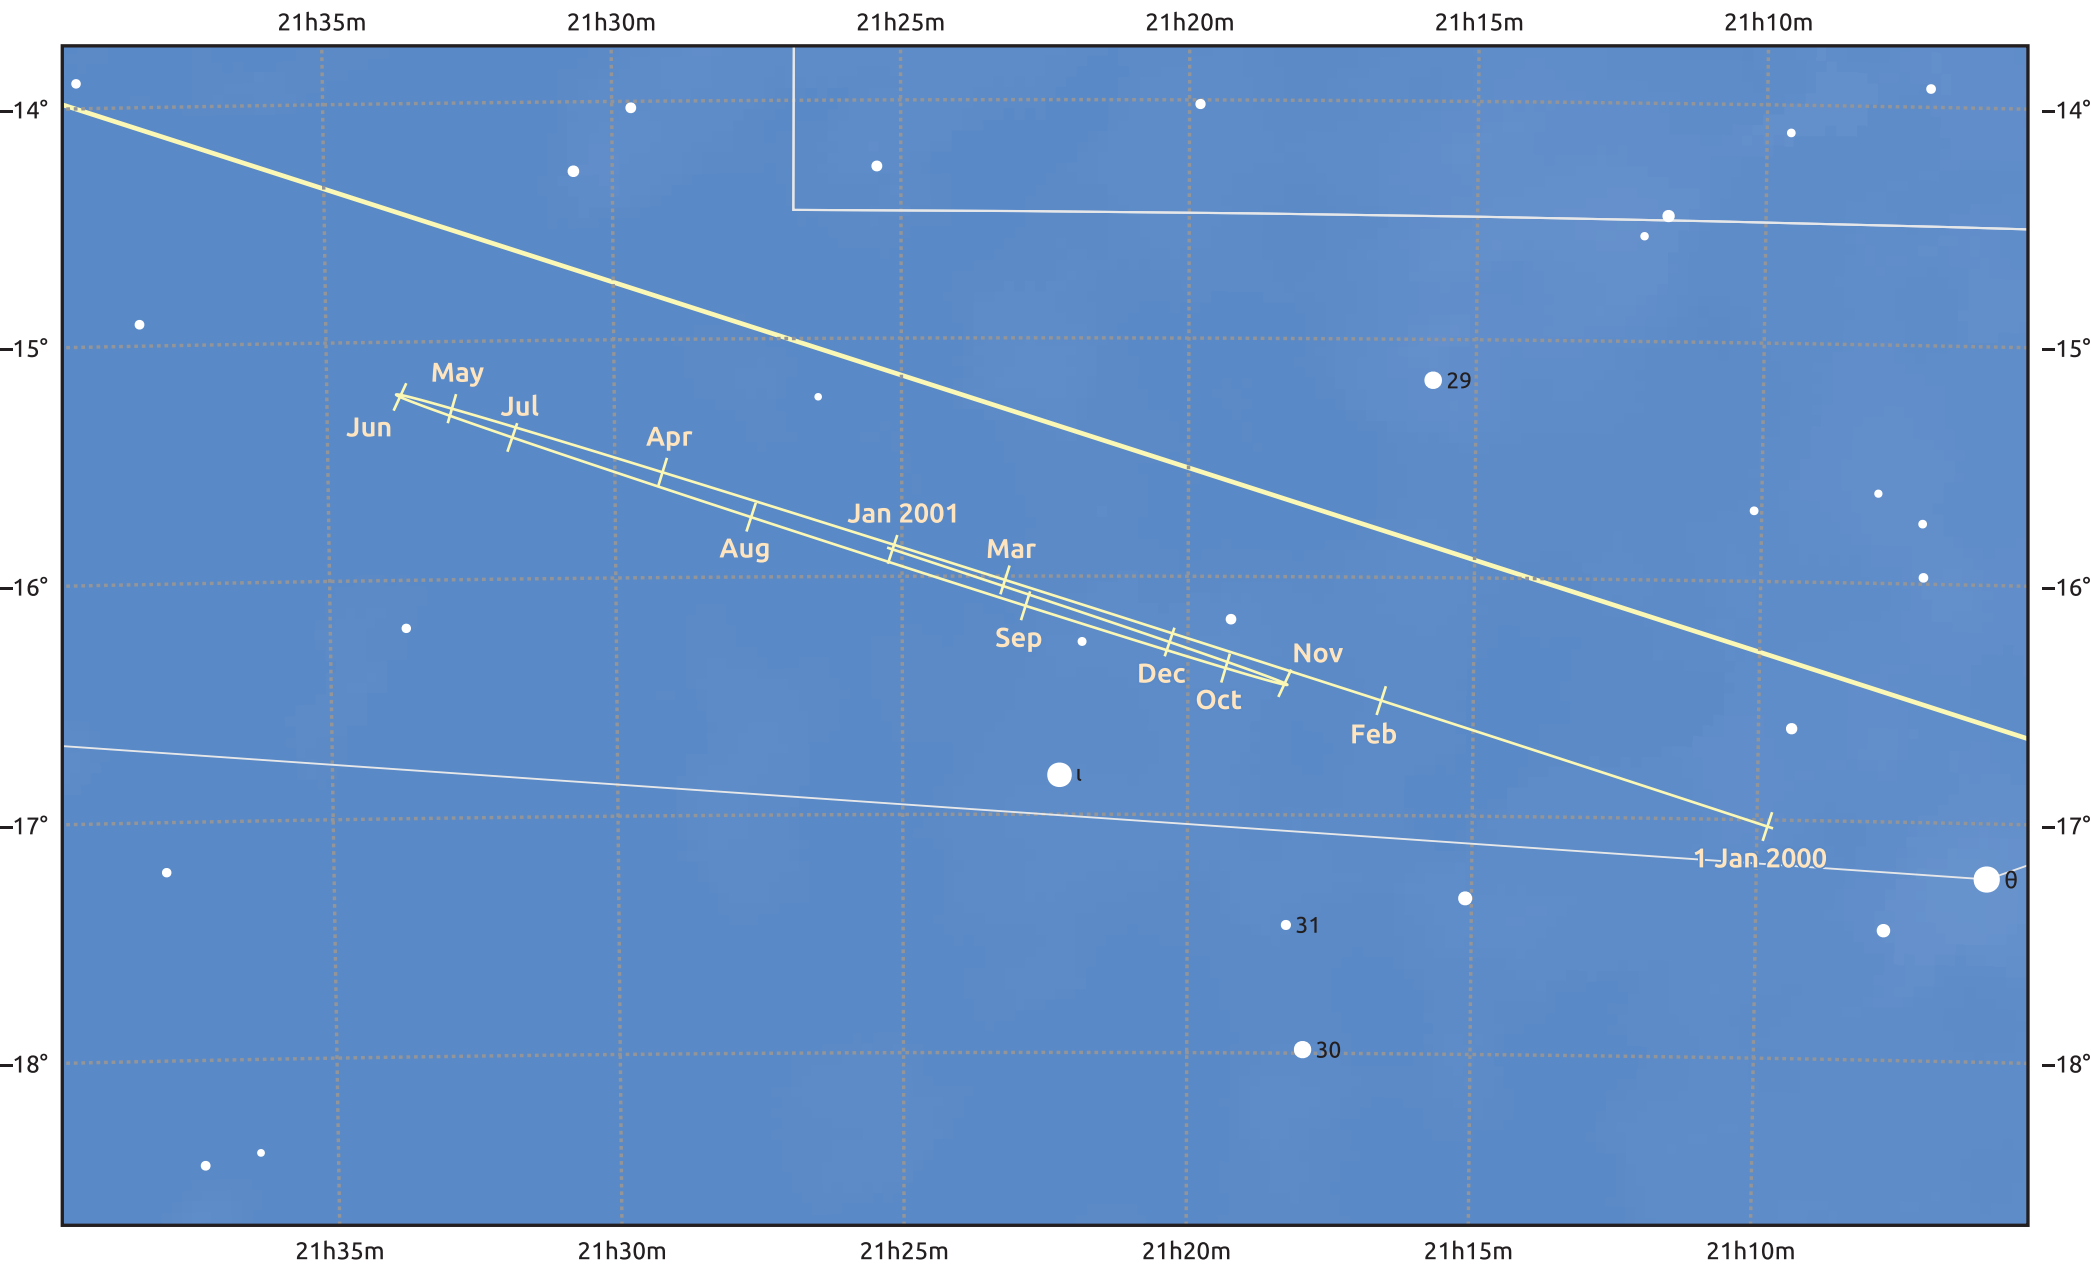

# The path of Uranus in 2000

© Dominic Ford 2011–2025. Date markers placed at midnight UTC. Downloaded from <https://in-the-sky.org>

Magnitude scale: • 8.0 • 7.0 • 6.0 • 5.0 • 4.0

— Ecliptic Plane

Galaxy    Bright nebula    Open cluster    Globular cluster    Planetary nebula

Date	Mag	Angular size
2000 Jan 1	5.9	3.4"
2000 Apr 1	5.9	3.4"
2000 Jul 1	5.7	3.7"
2000 Oct 1	5.8	3.7"
2001 Jan 1	5.9	3.4"