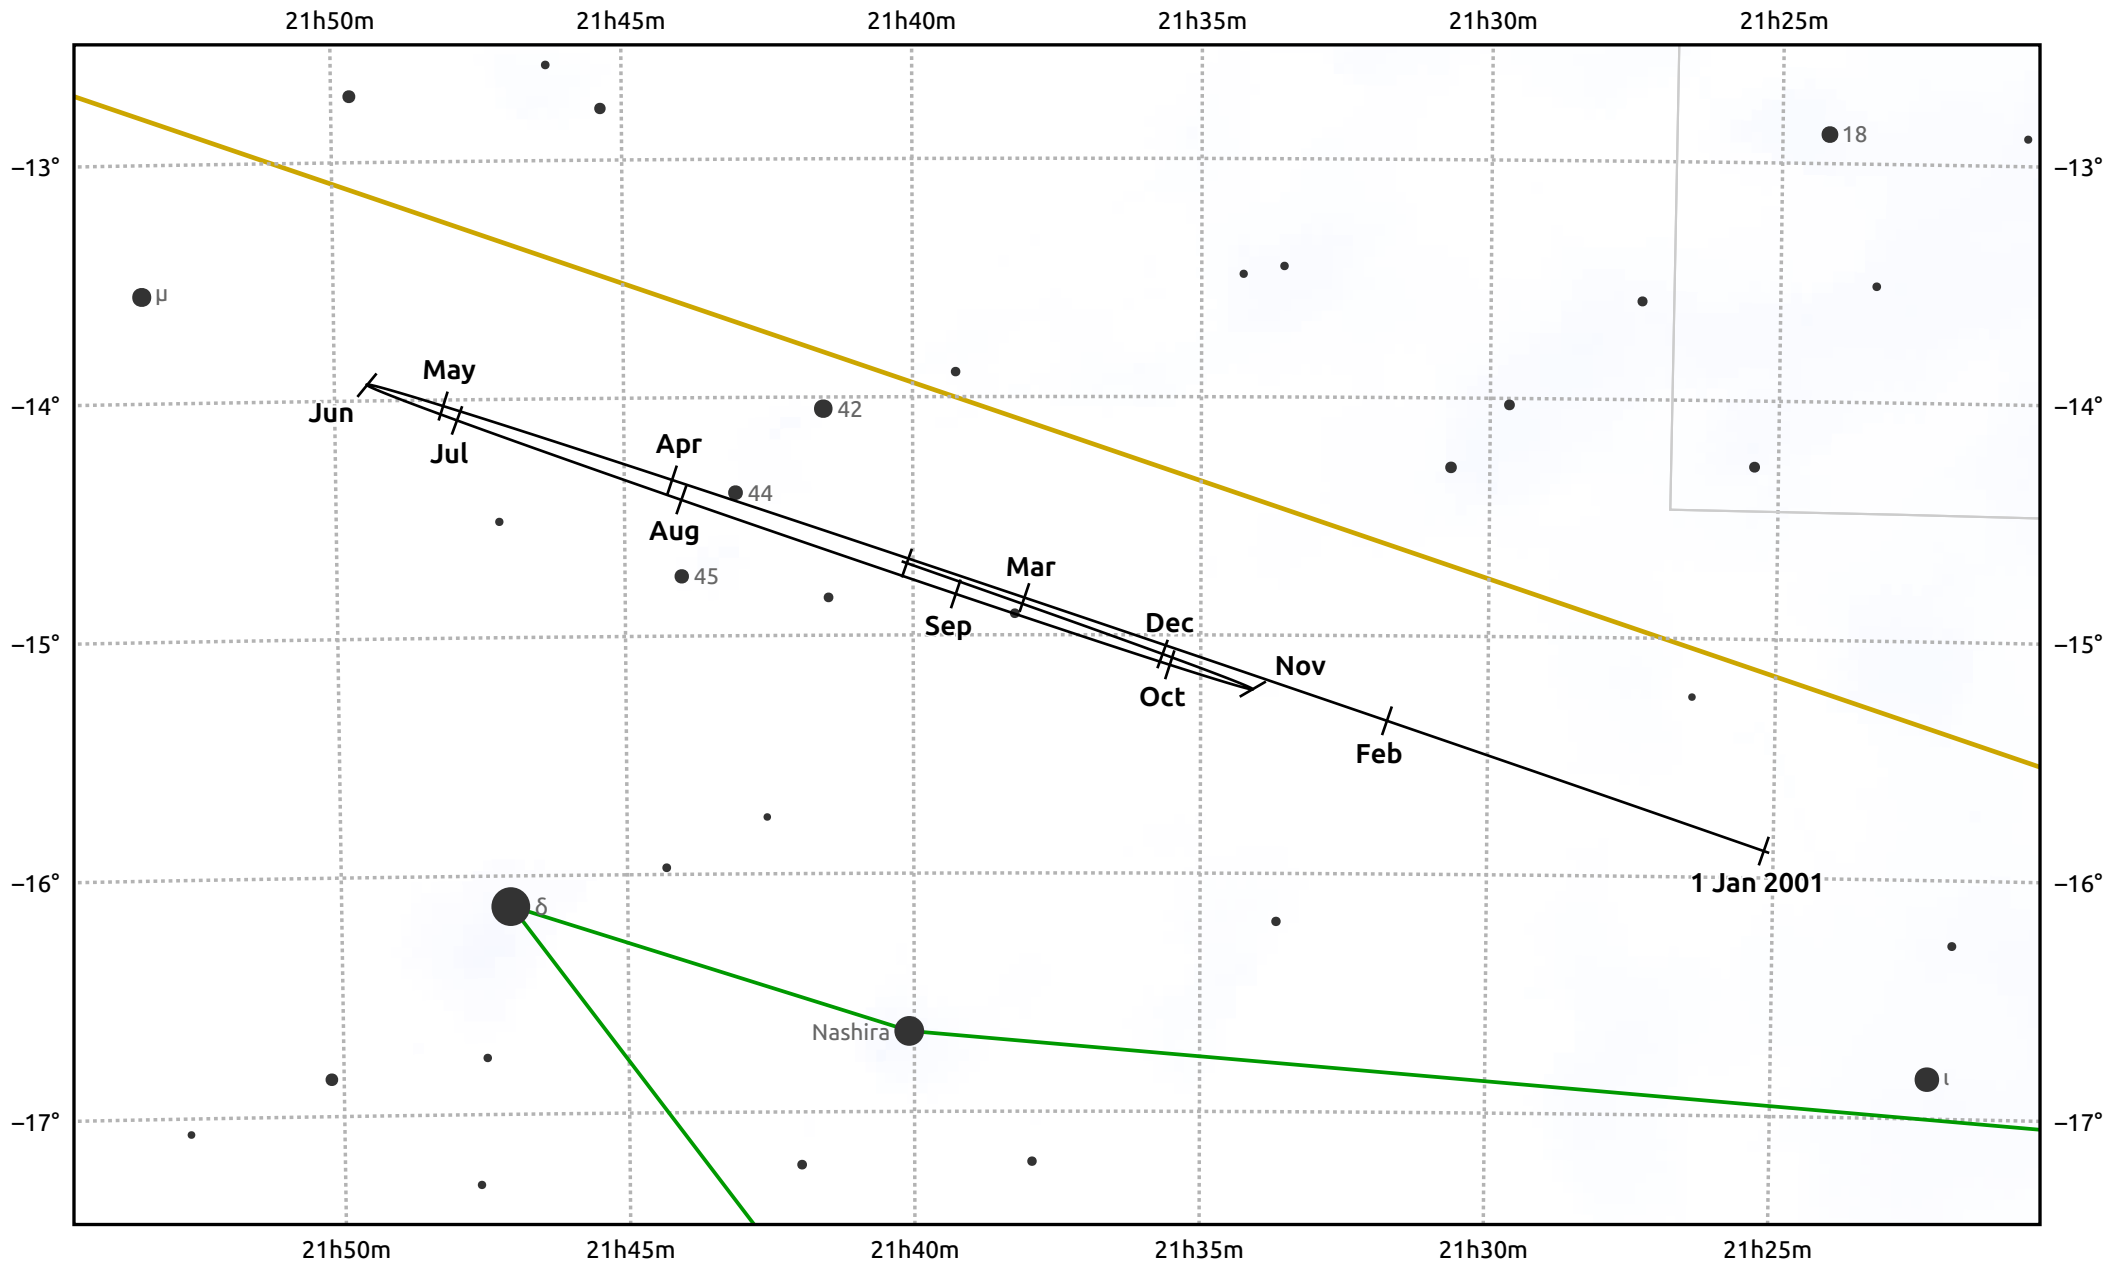

The path of Uranus in 2001

© Dominic Ford 2011–2025. Date markers placed at midnight UTC. Downloaded from <https://in-the-sky.org>

Magnitude scale: • 8.0 • 7.0 • 6.0 ● 5.0 ● 4.0 ● 3.0 ● 2.0

— Ecliptic Plane

Galaxy Bright nebula Open cluster Globular cluster Planetary nebula

Date	Mag	Angular size
2001 Jan 1	5.9	3.4"
2001 Apr 1	5.9	3.4"
2001 Jul 1	5.7	3.7"
2001 Oct 1	5.8	3.7"
2002 Jan 1	5.9	3.4"